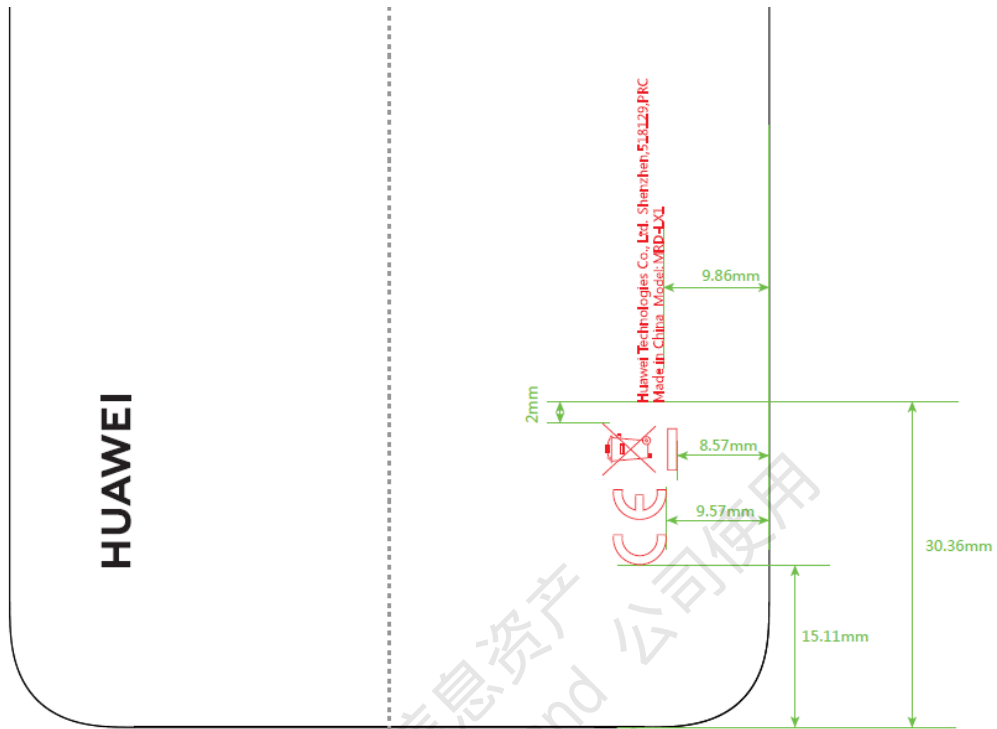

Label and Label Location:

FCC ID electronic label

Settings-->System-->Certification logos