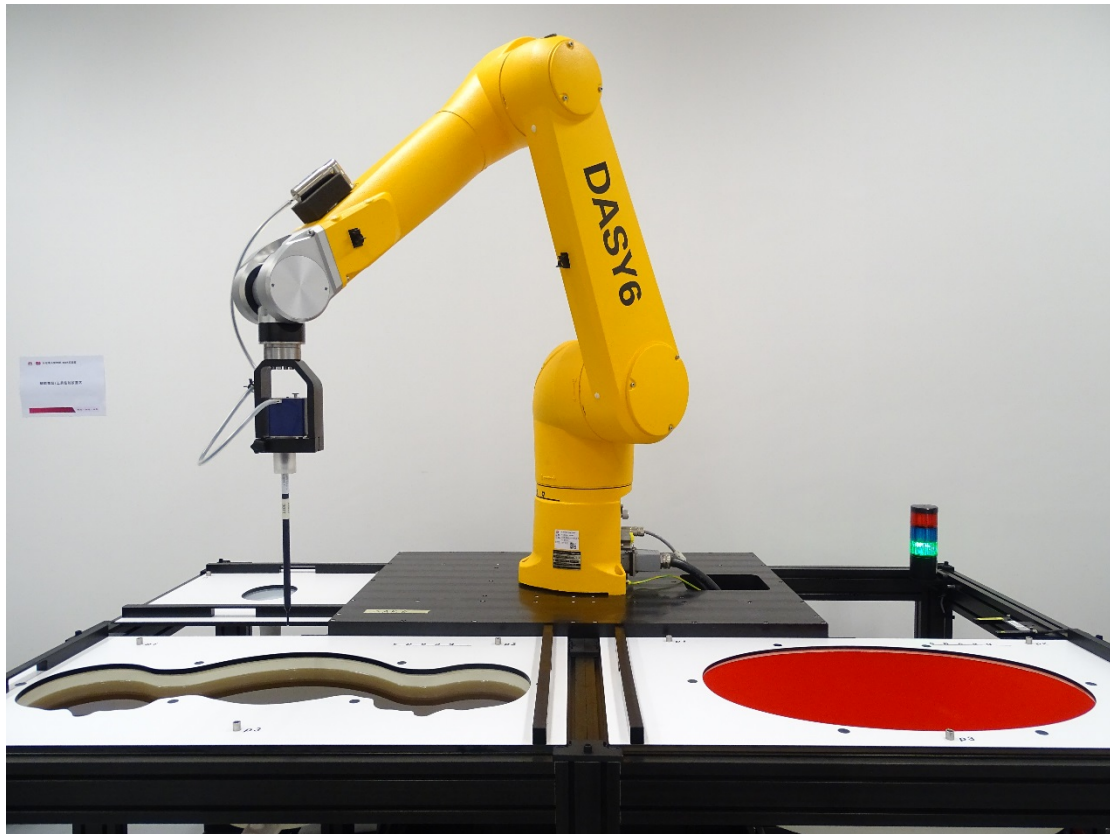

## Appendix D. Photo Documentation

|                          |
|--------------------------|
| <b>Table of contents</b> |
| <b>Test Facility</b>     |
| <b>Test Positions</b>    |
| <b>Liquid depth</b>      |

## Test Facility

Photo 1: Measurement System DASy

## Test Positions

Photo 2: Front View

Photo 3: Back View

Photo 4: Left Cheek

Photo 5: Left tilt

Photo 6: Right Cheek

Photo 7: Right tilt

Photo 8: Front Side 15mm