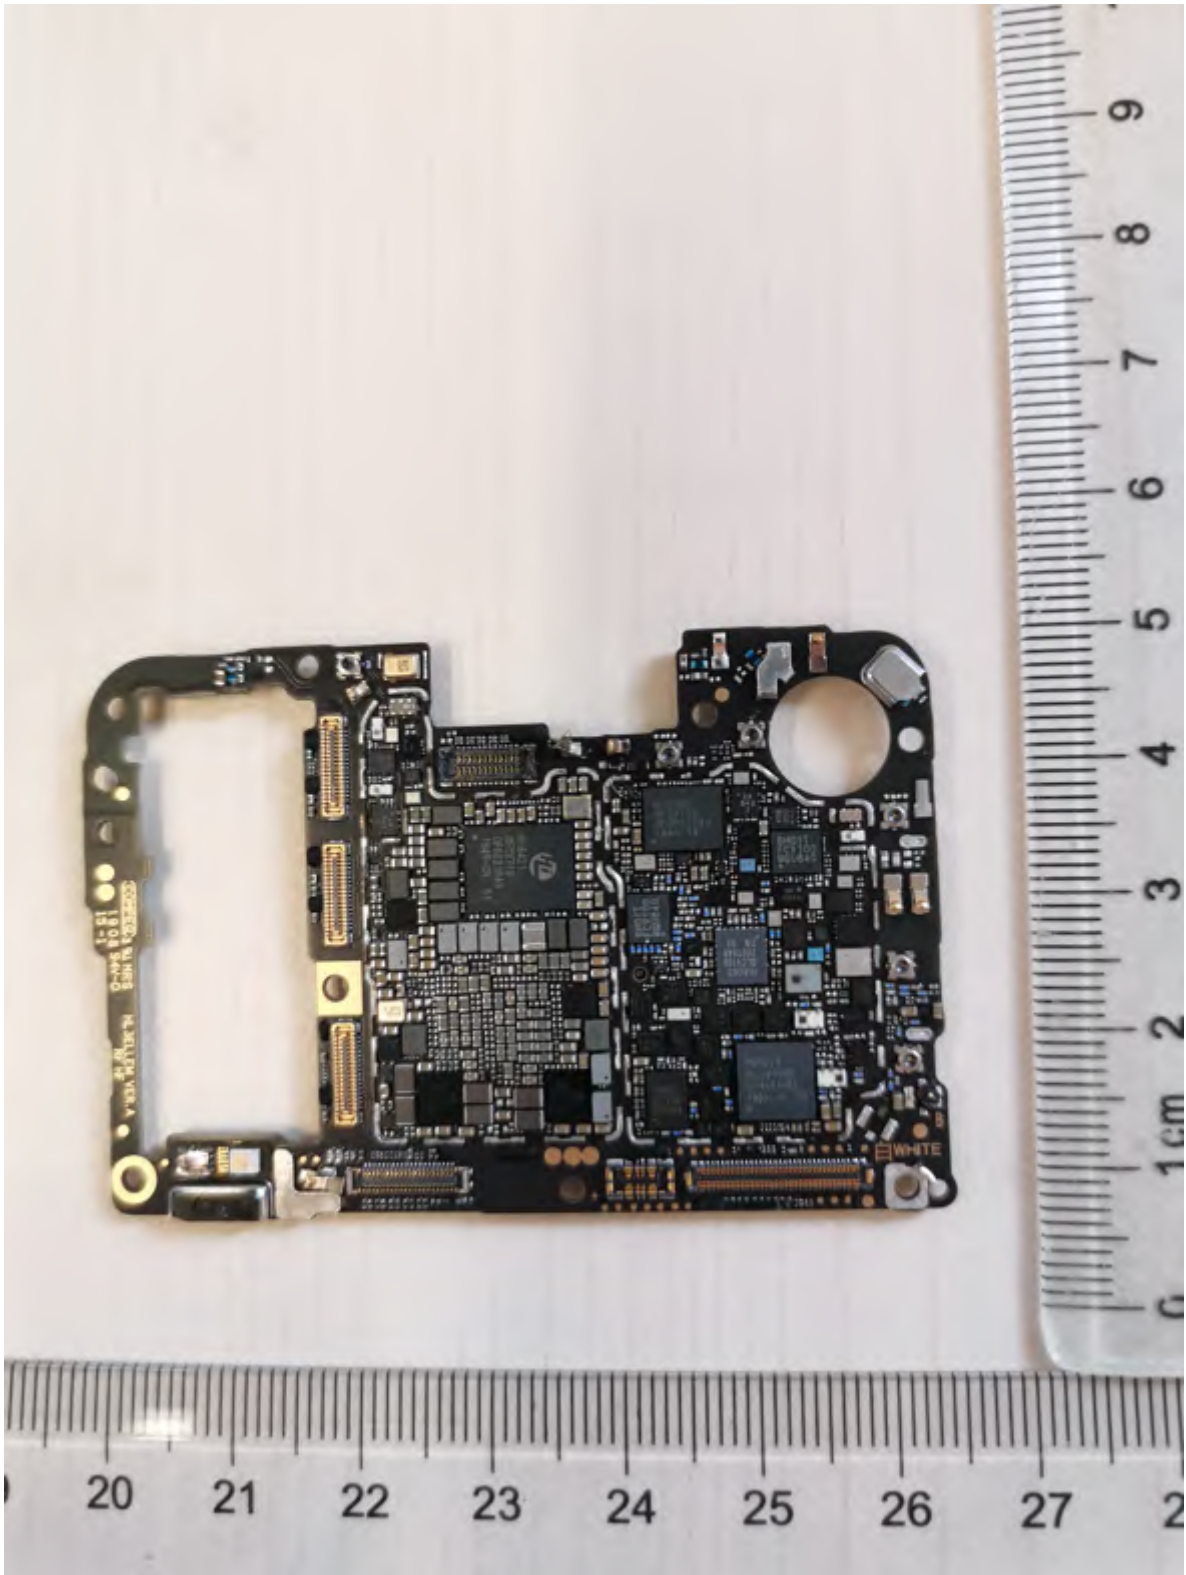

Internal Photos of ELE-L29m/ELE-L09m

Wireless charging case