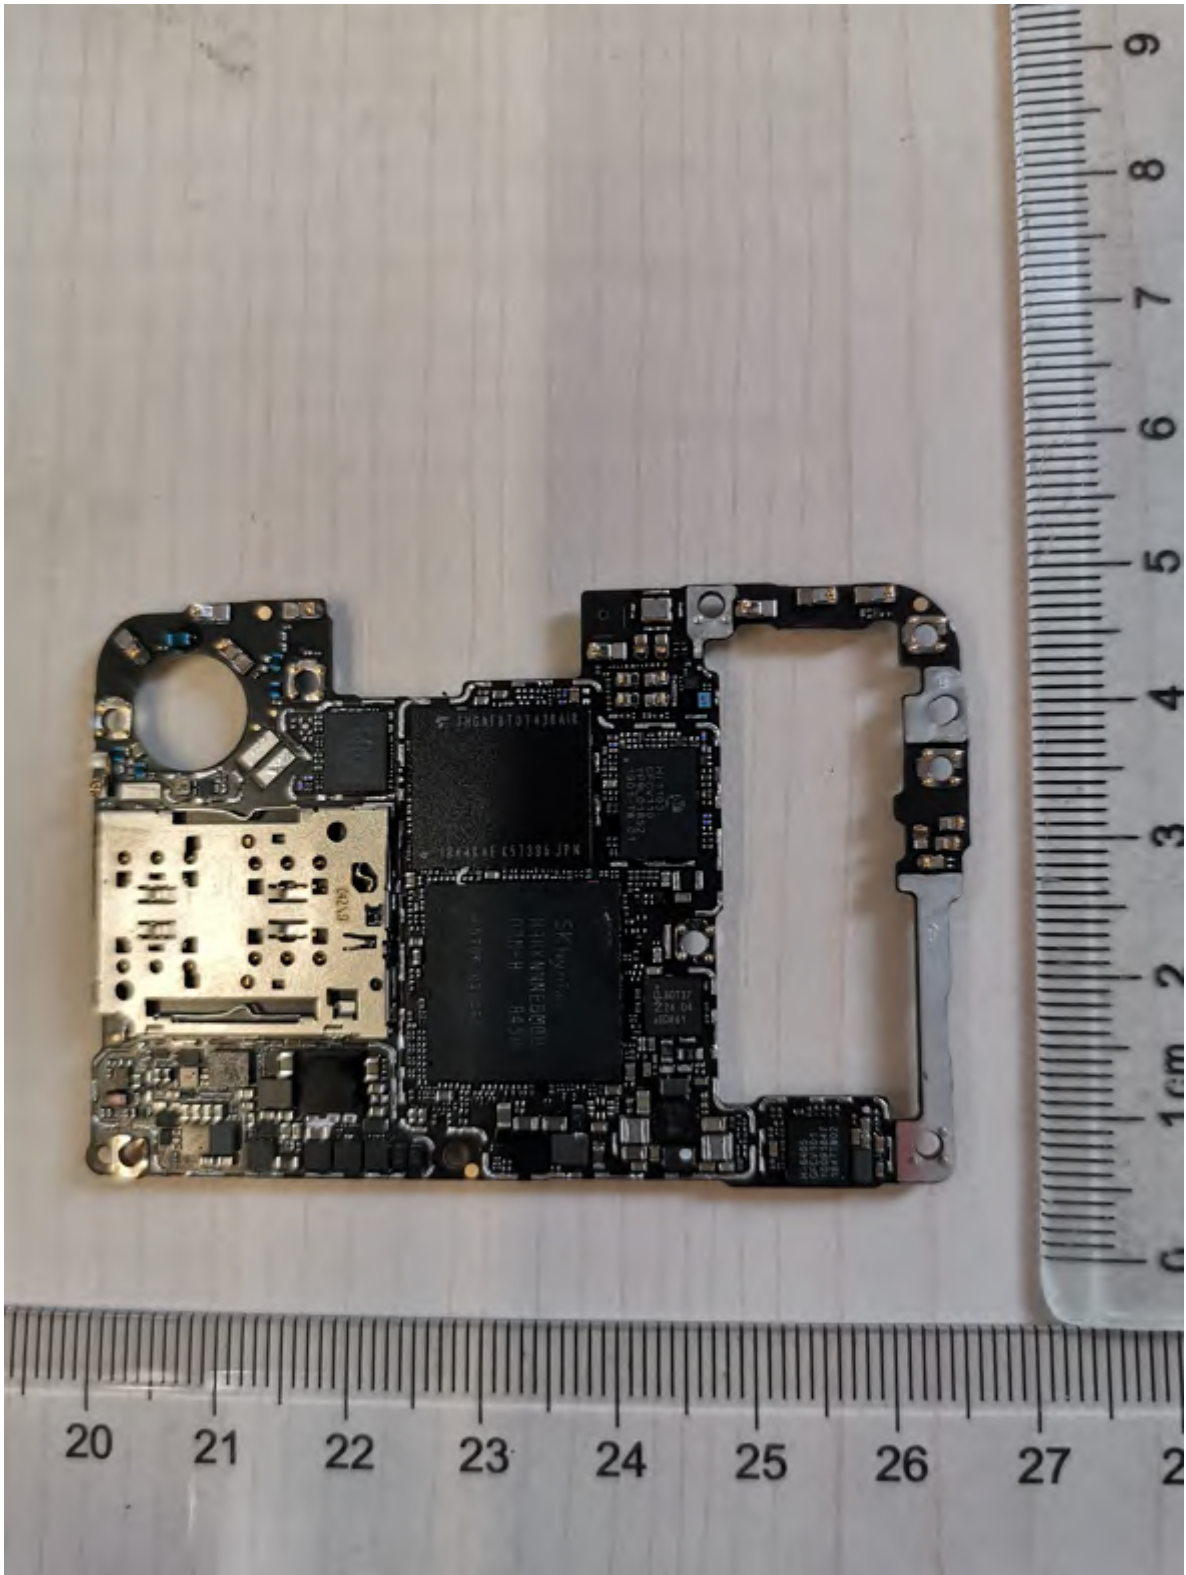

Internal Photos of ELE-L29m/ELE-L09m

Wireless charging case