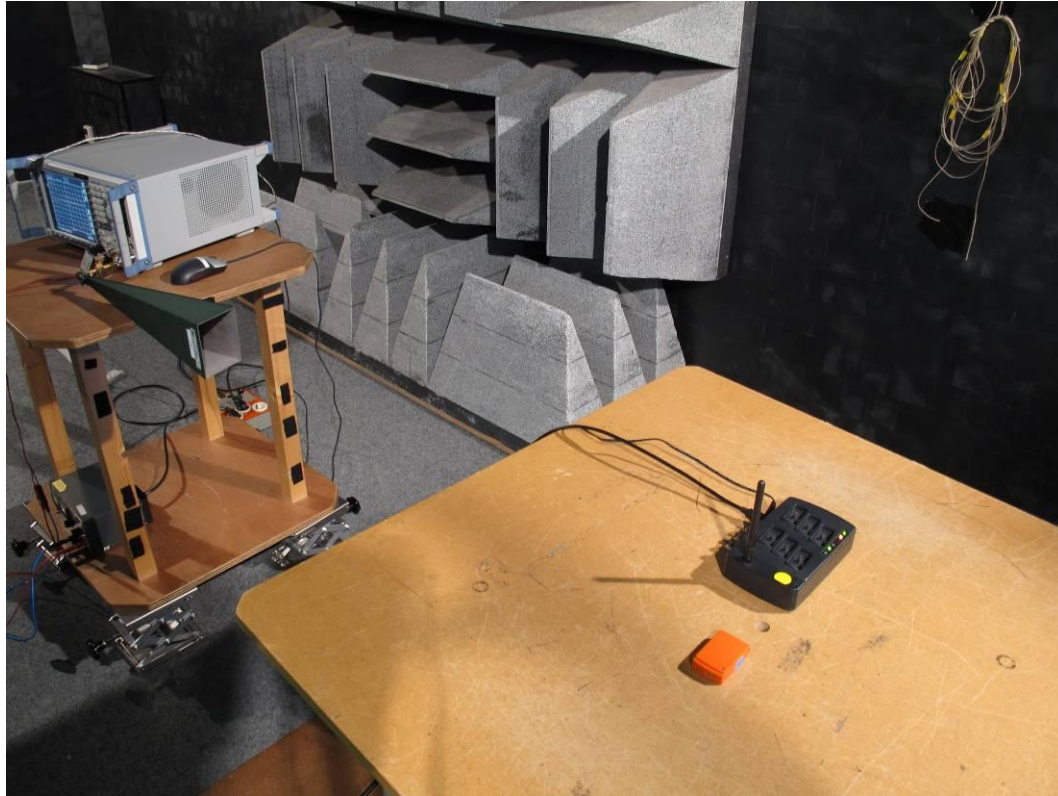

Photographs module 20114433303

Test set up

PHOTOGRAPH 1: - <i>AW-A WIRELESS BASE STATION, TEST SETUP RADIATED EMISSIONS (30 - 1000 MHz)</i>	2
PHOTOGRAPH 2: - <i>AW-A WIRELESS BASE STATION, TEST SETUP RADIATED EMISSIONS (1 - 18 GHz)</i>	3
PHOTOGRAPH 3: - <i>AW-A WIRELESS BASE STATION, TEST SETUP RADIATED EMISSIONS (18 - 26 GHz)</i>	4
PHOTOGRAPH 4: - <i>AW-A WIRELESS BASE STATION, TEST SETUP CONDUCTED EMISSIONS ON AC MAINS</i>	5

Photograph 1: - *AW-A Wireless base station, test setup radiated emissions (30 - 1000 MHz)*

Photograph 2: - AW-A Wireless base station, test setup radiated emissions (1 - 18 GHz)

Photograph 3: - AW-A Wireless base station, test setup radiated emissions (18 - 26 GHz)

Photograph 4: - AW-A Wireless base station, test setup conducted emissions on AC mains