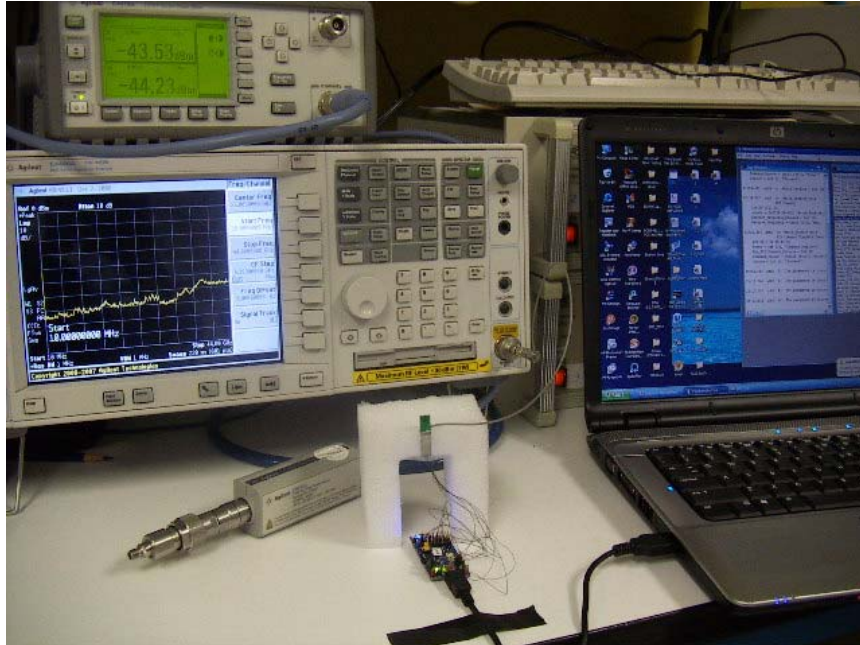

11. SETUP PHOTOS

ANTENNA PORT CONDUCTED RF MEASUREMENT SETUP

RADIATED RF MEASUREMENT SETUP FOR PORTABLE CONFIGURATION WORST-CASE: X-AXIS

Y-AXIS PHOTO

Z-PHOTO

WORST-CASE - RADIATED RF MEASUREMENT SETUP

POWERLINE CONDUCTED EMISSIONS MEASUREMENT SETUP

LINE CONDUCTED FRONT PHOTO

LINE CONDUCTED BACK PHOTO

END OF REPORT