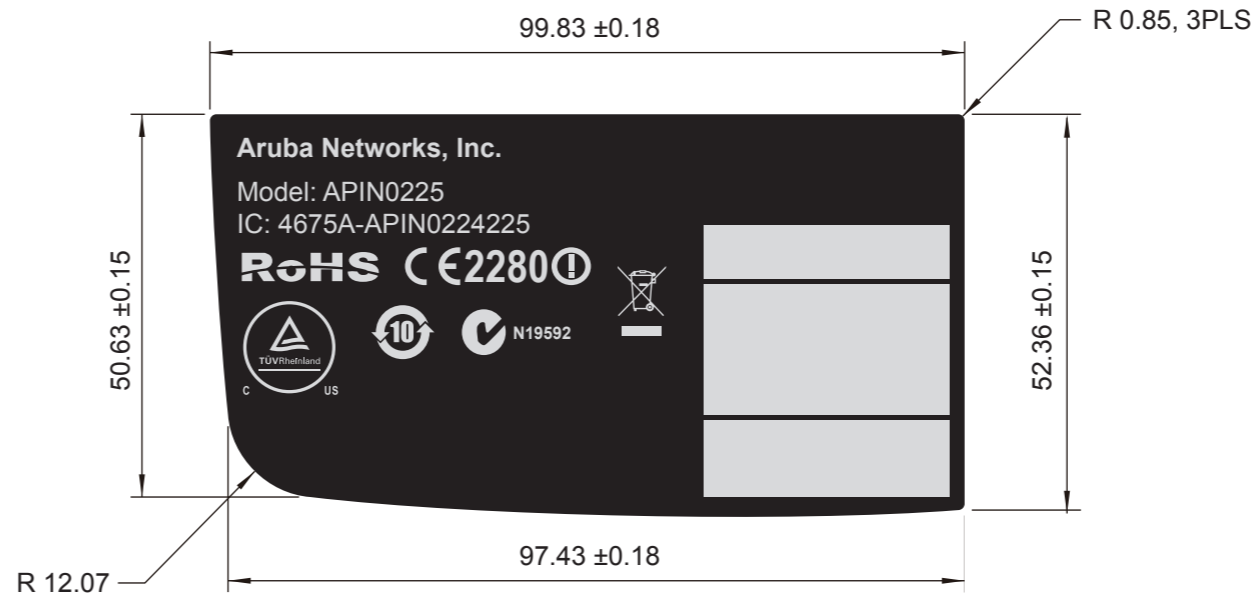

PART NUMBER	COLOR 1	COLOR 2
3NRNAWA31P1-211	PANTONE COOL GRAY 3 C	BLACK

REVISIONS			
REV	DESCRIPTION	DATE	APPROVED
A	RELEASE TO FILE	01/21/13	SANDY CHEN
B	MODIFY	02/04/13	SANDY CHEN
C	MODIFY	03/04/13	KEVIN HUANG

NOTES:  
 - MECHANICAL DIMENSIONS REFERENCE P/N :  
 - Material: PC/8B35, t=0.254,  
 - Adhesive: 3M467, t=0.05

<b>啟碁科技股份有限公司</b> 20 Park Avenue II, Hsinchu Science Park, Hsinchu 308, Taiwan, R.O.C. Tel: 886-3-6667799 Fax: 886-3-5788726			
DWG TITLE			
NAMEPLATE, ARUBA, APIN0225, RNAW-A3			
SIZE	DWG NO.	REV	印刷尺寸公差
A3	3NRNAWA31P1-211	C	□±0.5mm □±1mm <input checked="" type="checkbox"/> 其他±0.2mm
SCALE	1/1	SHEET	1 OF 1
DRAWN	CIHYI CHIU	03/04/13	
APVD	SANDY CHEN	03/04/13	

PART NUMBER	COLOR 1	COLOR 2
3NRNAWA31P1-111	PANTONE COOL GRAY 3 C	BLACK

REVISIONS			
REV	DESCRIPTION	DATE	APPROVED
A	RELEASE TO FILE	01/21/13	SANDY CHEN
B	MODIFY	02/04/13	SANDY CHEN
C	MODIFY	03/04/13	KEVIN HUANG

- NOTES:  
 - MECHANICAL DIMENSIONS REFERENCE P/N :  
 - Material: PC/8B35, t=0.254,  
 - Adhesive: 3M467, t=0.05

<b>WNC 啟碁科技股份有限公司</b>			
20 Park Avenue II, Hsinchu Science Park, Hsinchu 308, Taiwan, R.O.C. Tel: 886-3-6667799 Fax: 886-3-5788726			
DWG TITLE NAMEPLATE, ARUBA, APIN0224, RNAW-A3			
SIZE	DWG NO.	REV	印刷尺寸公差
A3	3NRNAWA31P1-111	C	□±0.5mm □±1mm ☑其他 ±0.2mm
SCALE	1/1	SHEET	1 OF 1
DRAWN	CIHYI CHIU	03/04/13	
APVD	SANDY CHEN	02/04/13	