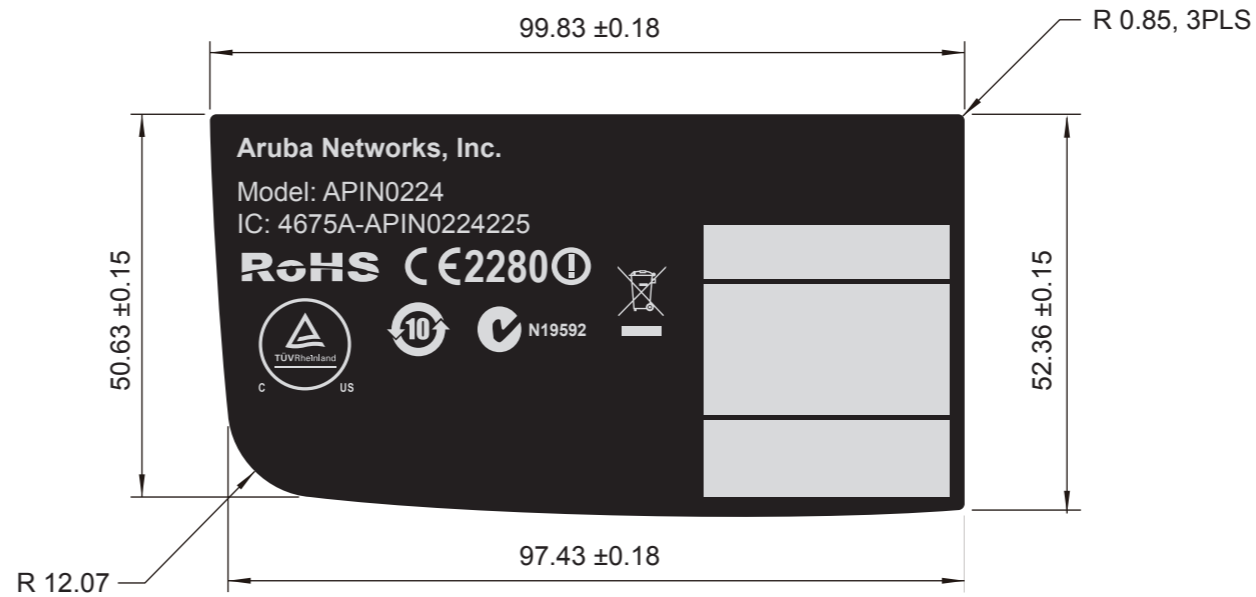

PART NUMBER	COLOR 1	COLOR 2
3NRNAWA31P1-211	PANTONE COOL GRAY 3 C	BLACK

REVISIONS			
REV	DESCRIPTION	DATE	APPROVED
A	RELEASE TO FILE	01/21/13	SANDY CHEN
B	MODIFY	02/04/13	SANDY CHEN
C	MODIFY	03/04/13	KEVIN HUANG

NOTES:  
 - MECHANICAL DIMENSIONS REFERENCE P/N :  
 - Material: PC/8B35, t=0.254,  
 - Adhesive: 3M467, t=0.05

<b>啟碁科技股份有限公司</b> 20 Park Avenue II, Hsinchu Science Park, Hsinchu 308, Taiwan, R.O.C. Tel: 886-3-6667799 Fax: 886-3-5788726			
DWG TITLE			
NAMEPLATE, ARUBA, APIN0225, RNAW-A3			
SIZE	DWG NO.	REV	印刷尺寸公差
A3	3NRNAWA31P1-211	C	□±0.5mm □±1mm <input checked="" type="checkbox"/> 其他±0.2mm
SCALE	1/1	SHEET	1 OF 1
DRAWN	CIHYI CHIU	03/04/13	
APVD	SANDY CHEN	03/04/13	

PART NUMBER	COLOR 1	COLOR 2
3NRNAWA31P1-111	PANTONE COOL GRAY 3 C	BLACK

REVISIONS			
REV	DESCRIPTION	DATE	APPROVED
A	RELEASE TO FILE	01/21/13	SANDY CHEN
B	MODIFY	02/04/13	SANDY CHEN
C	MODIFY	03/04/13	KEVIN HUANG

- NOTES:  
 - MECHANICAL DIMENSIONS REFERENCE P/N :  
 - Material: PC/8B35, t=0.254,  
 - Adhesive: 3M467, t=0.05

<b>WNC 啟碁科技股份有限公司</b>			
20 Park Avenue II, Hsinchu Science Park, Hsinchu 308, Taiwan, R.O.C. Tel: 886-3-6667799 Fax: 886-3-5788726			
DWG TITLE NAMEPLATE, ARUBA, APIN0224, RNAW-A3			
SIZE	DWG NO.	REV	印刷尺寸公差
A3	3NRNAWA31P1-111	C	□±0.5mm □±1mm ☑其他 ±0.2mm
SCALE	1/1	SHEET	1 OF 1
DRAWN	CIHYI CHIU	03/04/13	
APVD	SANDY CHEN	02/04/13	