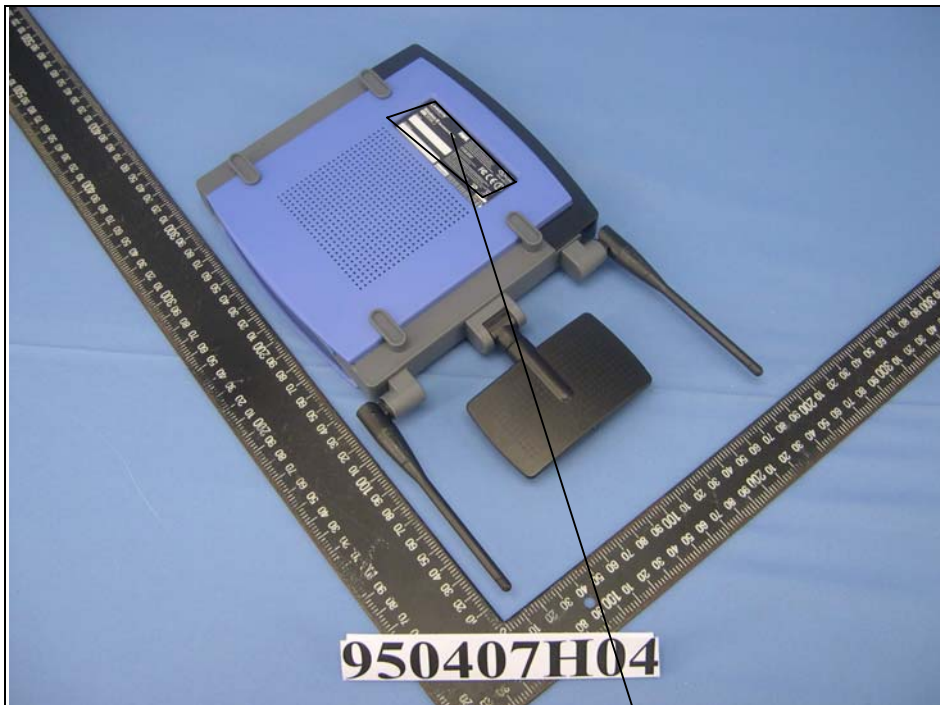

FCC LABEL LOCATION

The label will be permanently affixed at a conspicuous location on the device.

Label

(Fig. 1) FCC ID: Q87-WRT300NV1