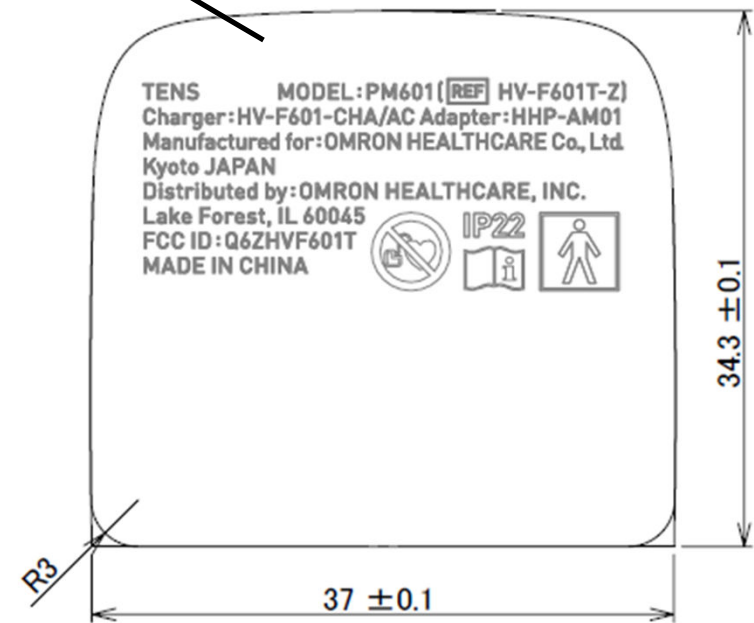

# Label Design and Location

Designed For HV-F601T

TOP

Bottom

Unit[mm]