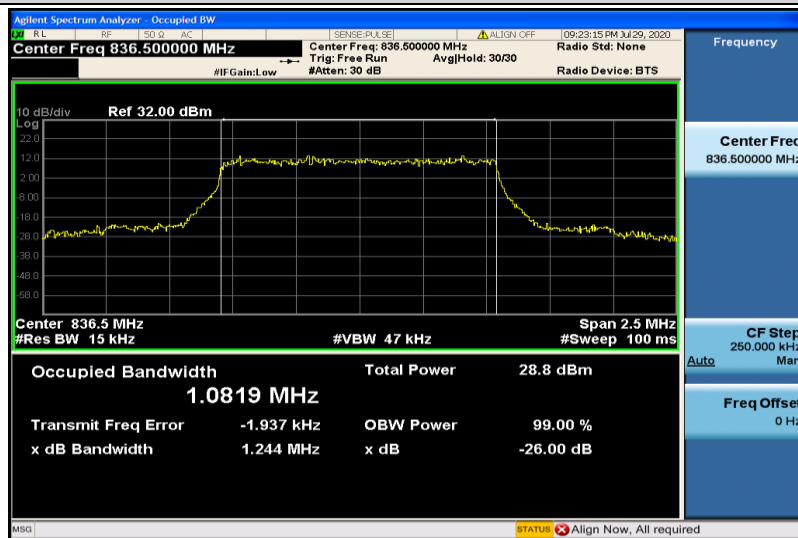

Band5-1.4MHz-QPSK-20407-6RB#0-1.0791

Band5-1.4MHz-QPSK-20525-6RB#0-1.0861

Band5-1.4MHz-QPSK-20643-6RB#0-1.0786

Band5-1.4MHz-16QAM-20407-6RB#0-1.0826

Band5-1.4MHz-16QAM-20525-6RB#0-1.0819

Band5-1.4MHz-16QAM-20643-6RB#0-1.0830