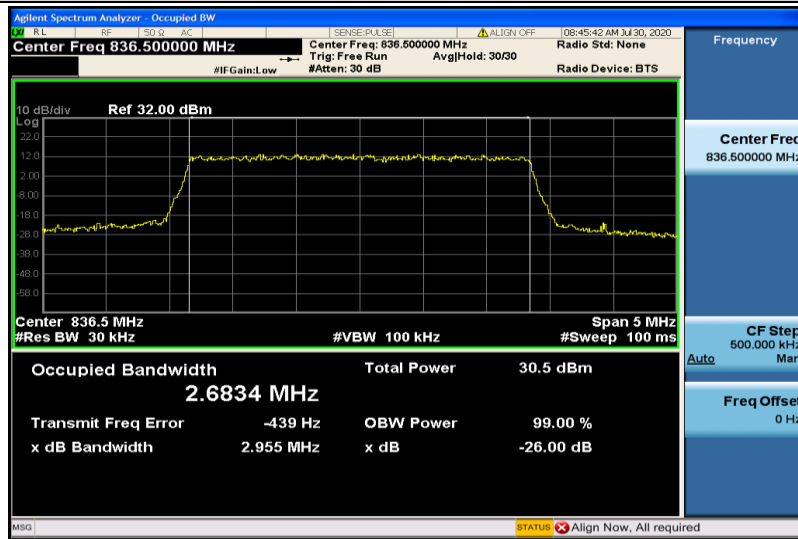

Band5-3MHz-QPSK-20415-15RB#0-2.6919

Band5-3MHz-QPSK-20525-15RB#0-2.6834