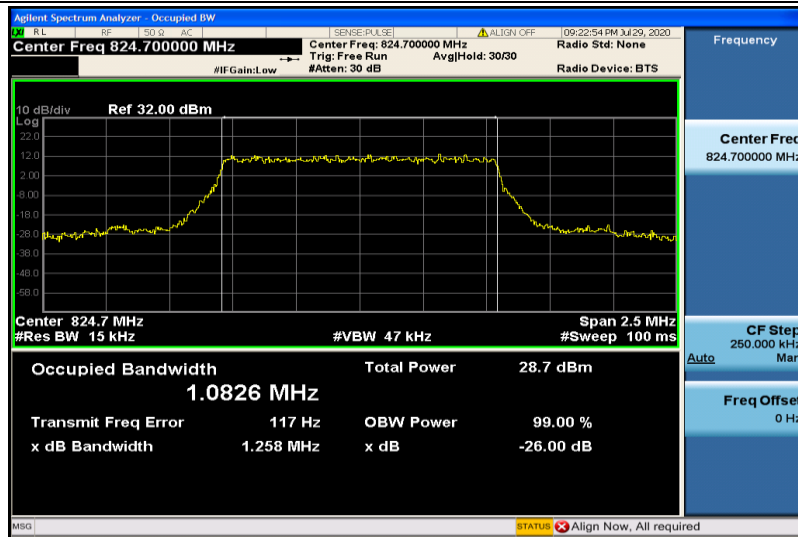

Band5-1.4MHz-QPSK-20643-6RB#0-1.0786

Band5-1.4MHz-16QAM-20407-6RB#0-1.0826