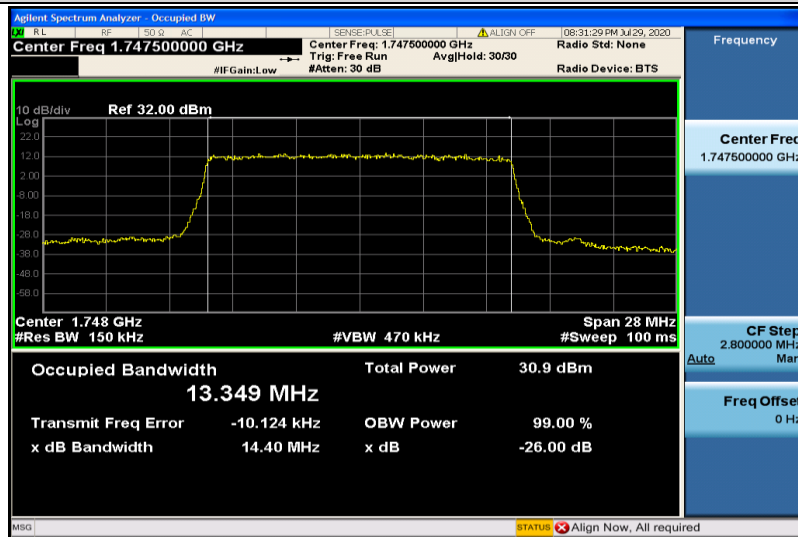

Band4-15MHz-QPSK-20175-75RB#0-13.378

Band4-15MHz-QPSK-20325-75RB#0-13.349