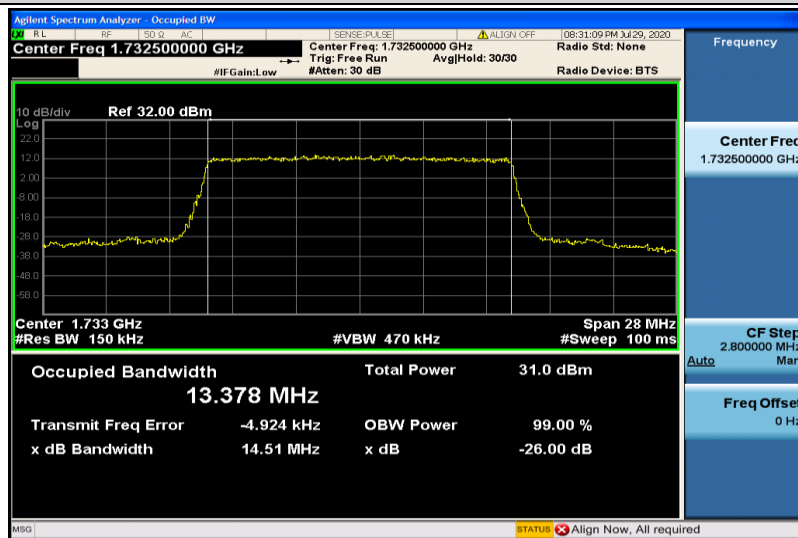

Band4-15MHz-QPSK-20025-75RB#0-13.382

Band4-15MHz-QPSK-20175-75RB#0-13.378