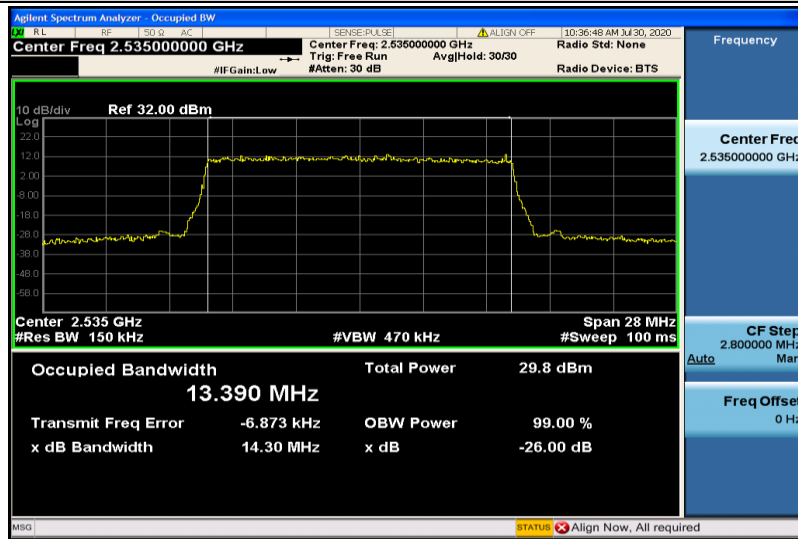

Band7-15MHz-QPSK-20825-75RB#0-13.399

Band7-15MHz-QPSK-21100-75RB#0-13.386

Band7-15MHz-QPSK-21375-75RB#0-13.344

Band7-15MHz-16QAM-20825-75RB#0-13.400

Band7-15MHz-16QAM-21100-75RB#0-13.390

Band7-15MHz-16QAM-21375-75RB#0-13.361