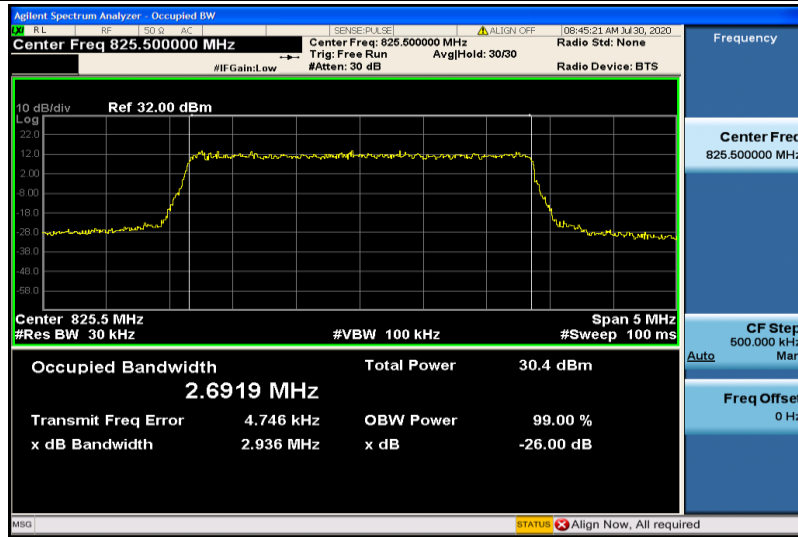

Band5-1.4MHz-QPSK-20407-6RB#0-1.0791

Band5-1.4MHz-QPSK-20525-6RB#0-1.0861

Band5-1.4MHz-QPSK-20643-6RB#0-1.0786

Band5-1.4MHz-16QAM-20407-6RB#0-1.0826

Band5-1.4MHz-16QAM-20525-6RB#0-1.0819

Band5-1.4MHz-16QAM-20643-6RB#0-1.0830