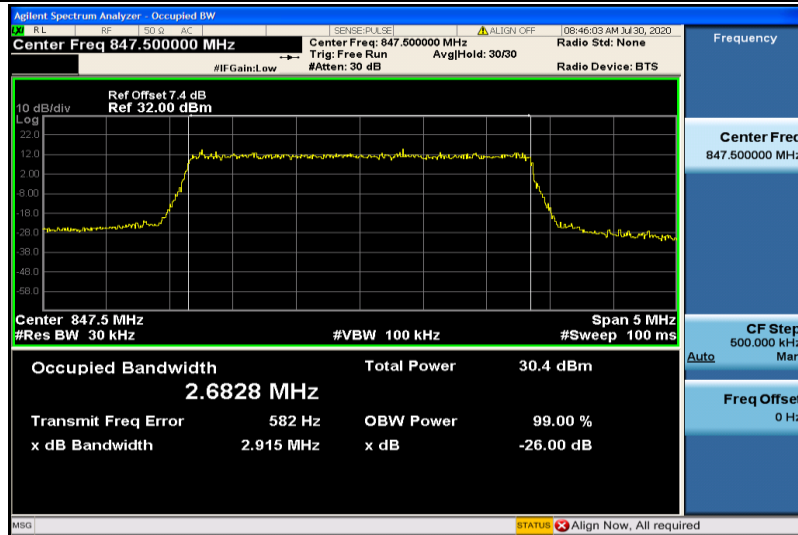

Band5-3MHz-QPSK-20525-15RB#0-2.6834

Band5-3MHz-QPSK-20635-15RB#0-2.6828