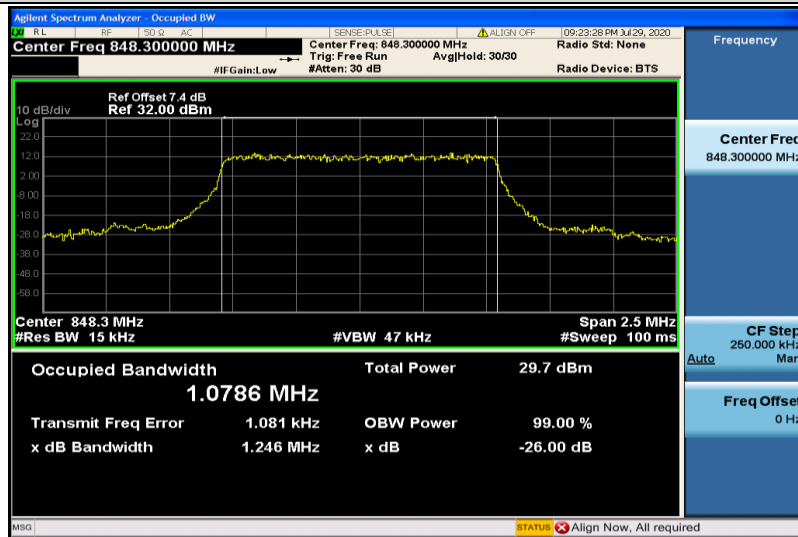

Band5-1.4MHz-QPSK-20525-6RB#0-1.0861

Band5-1.4MHz-QPSK-20643-6RB#0-1.0786