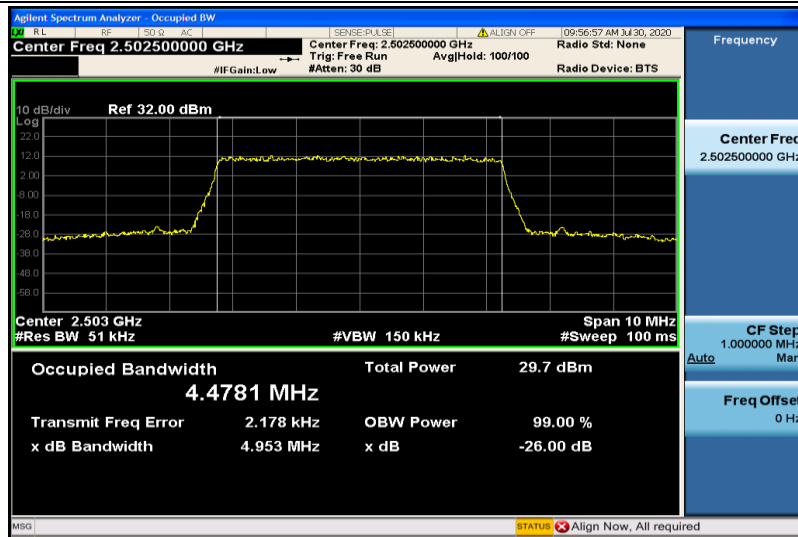

Band7-5MHz-QPSK-21425-25RB#0-4.4843

Band7-5MHz-16QAM-20775-25RB#0-4.4781