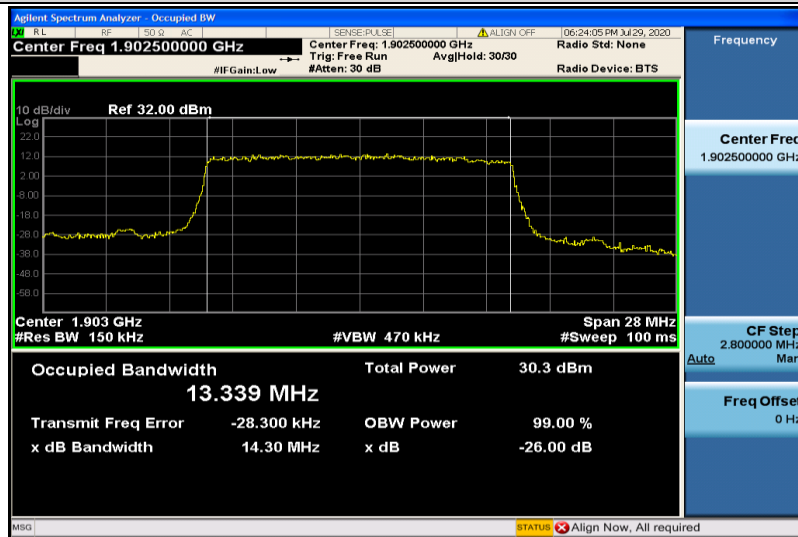

Band2-15MHz-QPSK-18900-75RB#0-13.384

Band2-15MHz-QPSK-19125-75RB#0-13.339