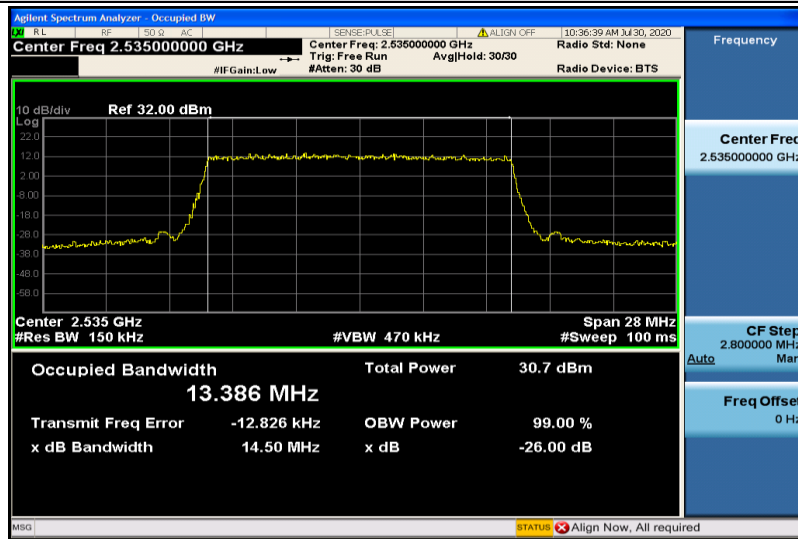

Band7-15MHz-QPSK-20825-75RB#0-13.399

Band7-15MHz-QPSK-21100-75RB#0-13.386