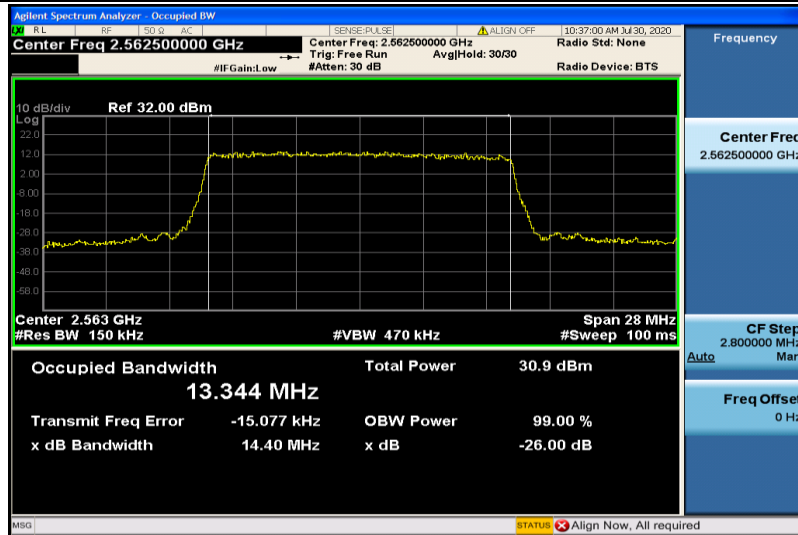

Band7-15MHz-QPSK-21100-75RB#0-13.386

Band7-15MHz-QPSK-21375-75RB#0-13.344