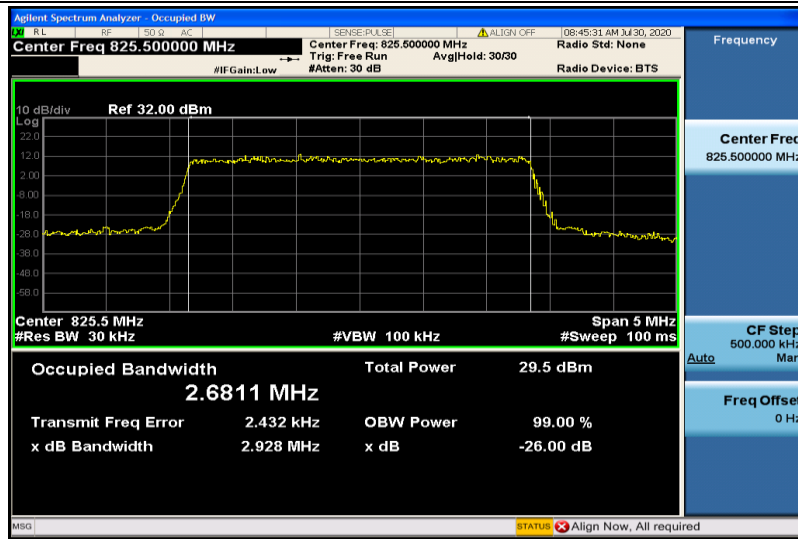

Band5-3MHz-QPSK-20635-15RB#0-2.6828

Band5-3MHz-16QAM-20415-15RB#0-2.6811