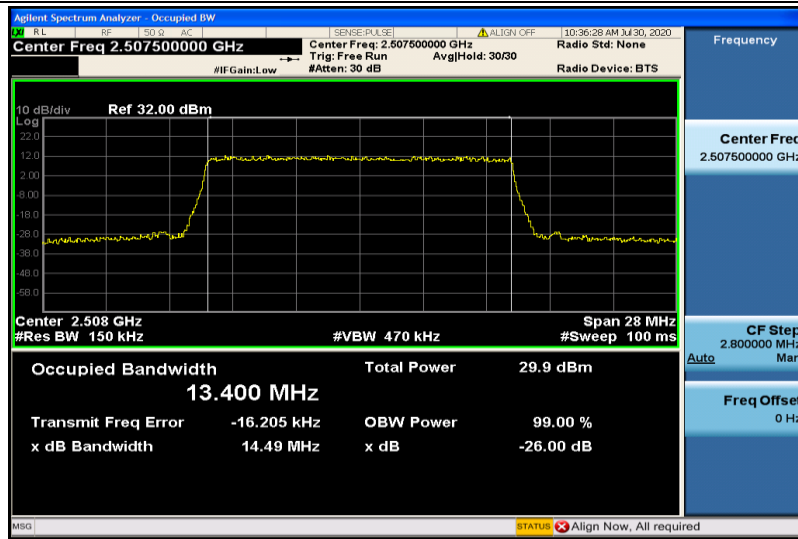

Band7-15MHz-QPSK-21375-75RB#0-13.344

Band7-15MHz-16QAM-20825-75RB#0-13.400