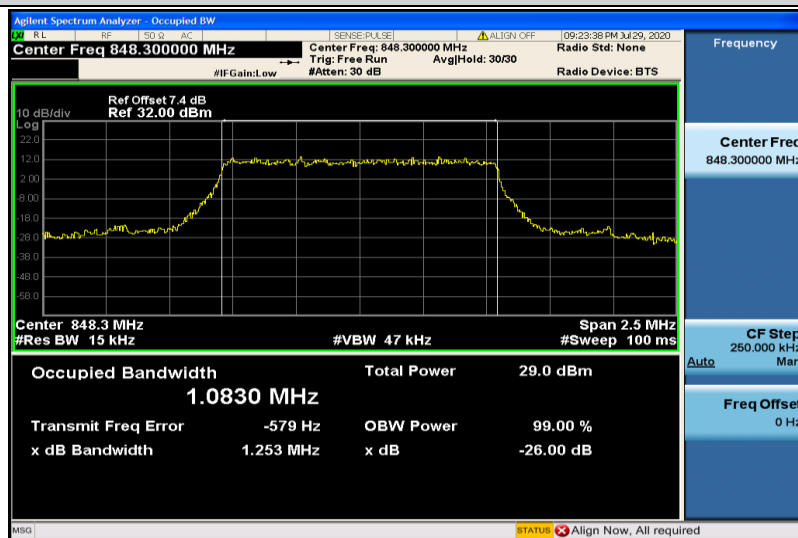

Band5-1.4MHz-QPSK-20407-6RB#0-1.0791

Band5-1.4MHz-QPSK-20525-6RB#0-1.0861

Band5-1.4MHz-QPSK-20643-6RB#0-1.0786

Band5-1.4MHz-16QAM-20407-6RB#0-1.0826

Band5-1.4MHz-16QAM-20525-6RB#0-1.0819

Band5-1.4MHz-16QAM-20643-6RB#0-1.0830