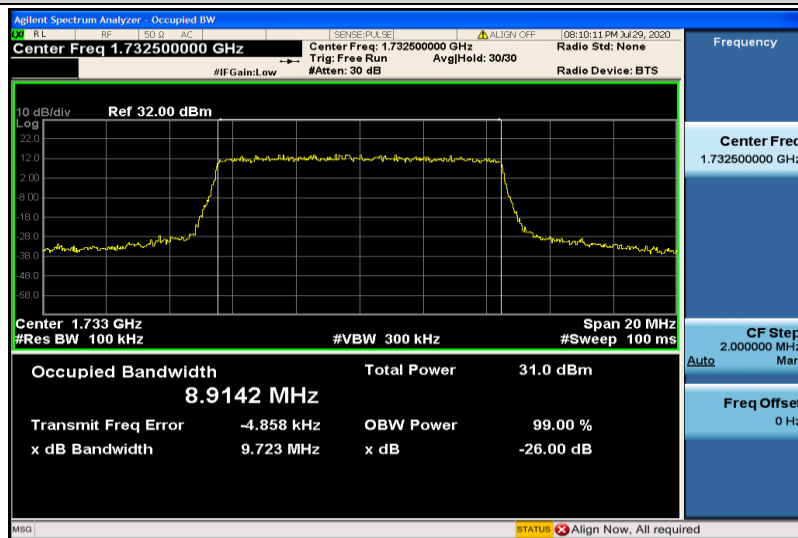

Band4-10MHz-QPSK-20000-50RB#0-8.9290

Band4-10MHz-QPSK-20175-50RB#0-8.9142