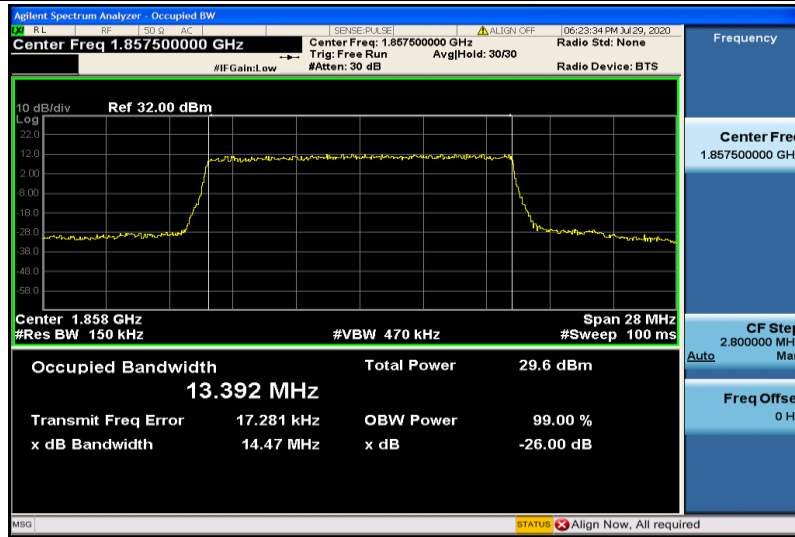

Band2-15MHz-QPSK-19125-75RB#0-13.339

Band2-15MHz-16QAM-18675-75RB#0-13.392