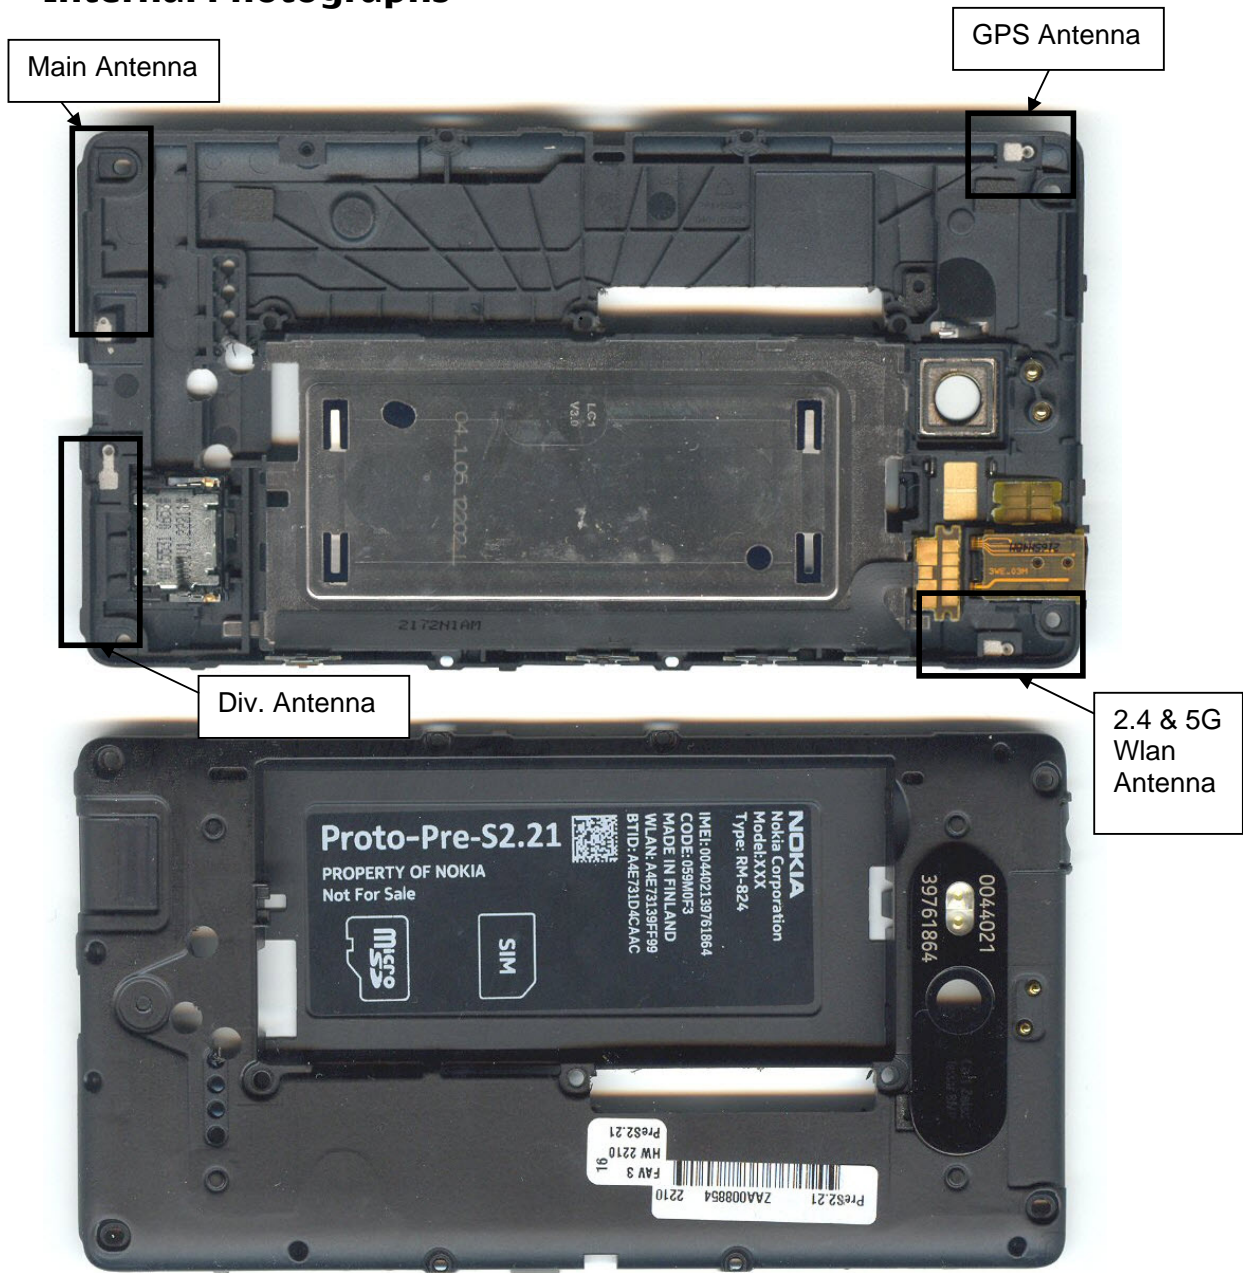

Internal Photographs

Internal Photographs

Internal Photographs
Exhibit 9
Applicant: Nokia Inc.

FCC ID: PYARM-824

IC: 661V-RM824

Copyright © 2011 Nokia. All rights reserved.

Internal Photographs

Internal Photographs
Exhibit 9
Applicant: Nokia Inc.

FCC ID: PYARM-824
IC: 661V-RM824

Copyright © 2011 Nokia. All rights reserved.

Internal Photographs

Internal Photographs

Internal Photographs

Internal Photographs
Exhibit 9
Applicant: Nokia Inc.

FCC ID: PYARM-824
IC: 661V-RM824
Copyright © 2011 Nokia. All rights reserved.

Internal Photographs