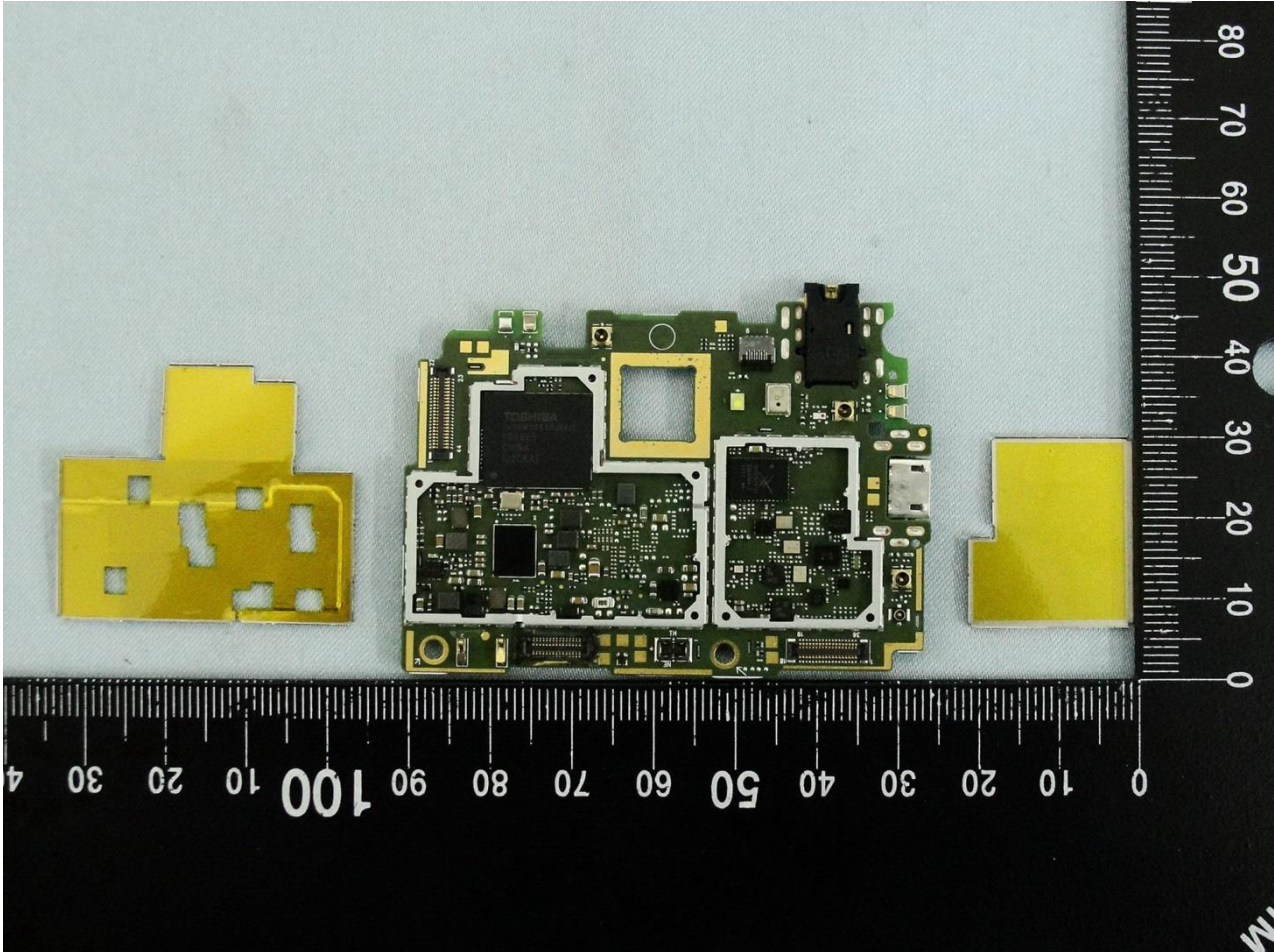

3. Internal Photograph of EUT

Brand Name: SONY / Model Name: D2306 / Type Name: PM-0723-BV

Brand Name: SONY / Model Name: D2306 / Type Name: PM-0723-BV

Brand Name: SONY / Model Name: D2306 / Type Name: PM-0723-BV

Brand Name: SONY / Model Name: D2306 / Type Name: PM-0723-BV

Brand Name: SONY / Model Name: D2306 / Type Name: PM-0723-BV

Brand Name: SONY / Model Name: D2306 / Type Name: PM-0723-BV

Brand Name: SONY / Model Name: D2306 / Type Name: PM-0723-BV