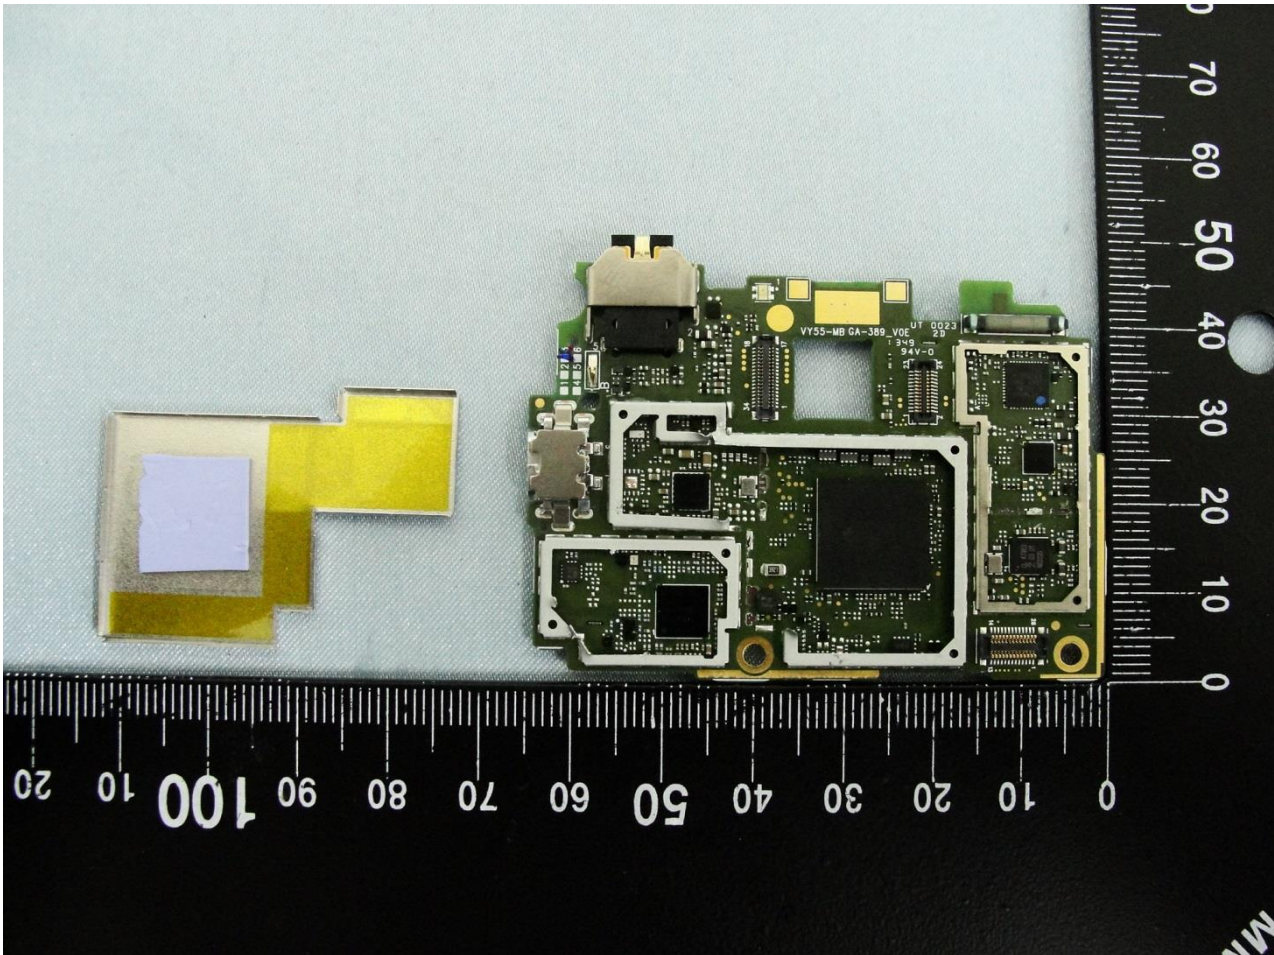

3. Internal Photograph of EUT

Brand Name: SONY / Model Name: D2306 / Type Name: PM-0723-BV

Brand Name: SONY / Model Name: D2306 / Type Name: PM-0723-BV

Brand Name: SONY / Model Name: D2306 / Type Name: PM-0723-BV

Brand Name: SONY / Model Name: D2306 / Type Name: PM-0723-BV

Brand Name: SONY / Model Name: D2306 / Type Name: PM-0723-BV

Brand Name: SONY / Model Name: D2306 / Type Name: PM-0723-BV

Brand Name: SONY / Model Name: D2306 / Type Name: PM-0723-BV