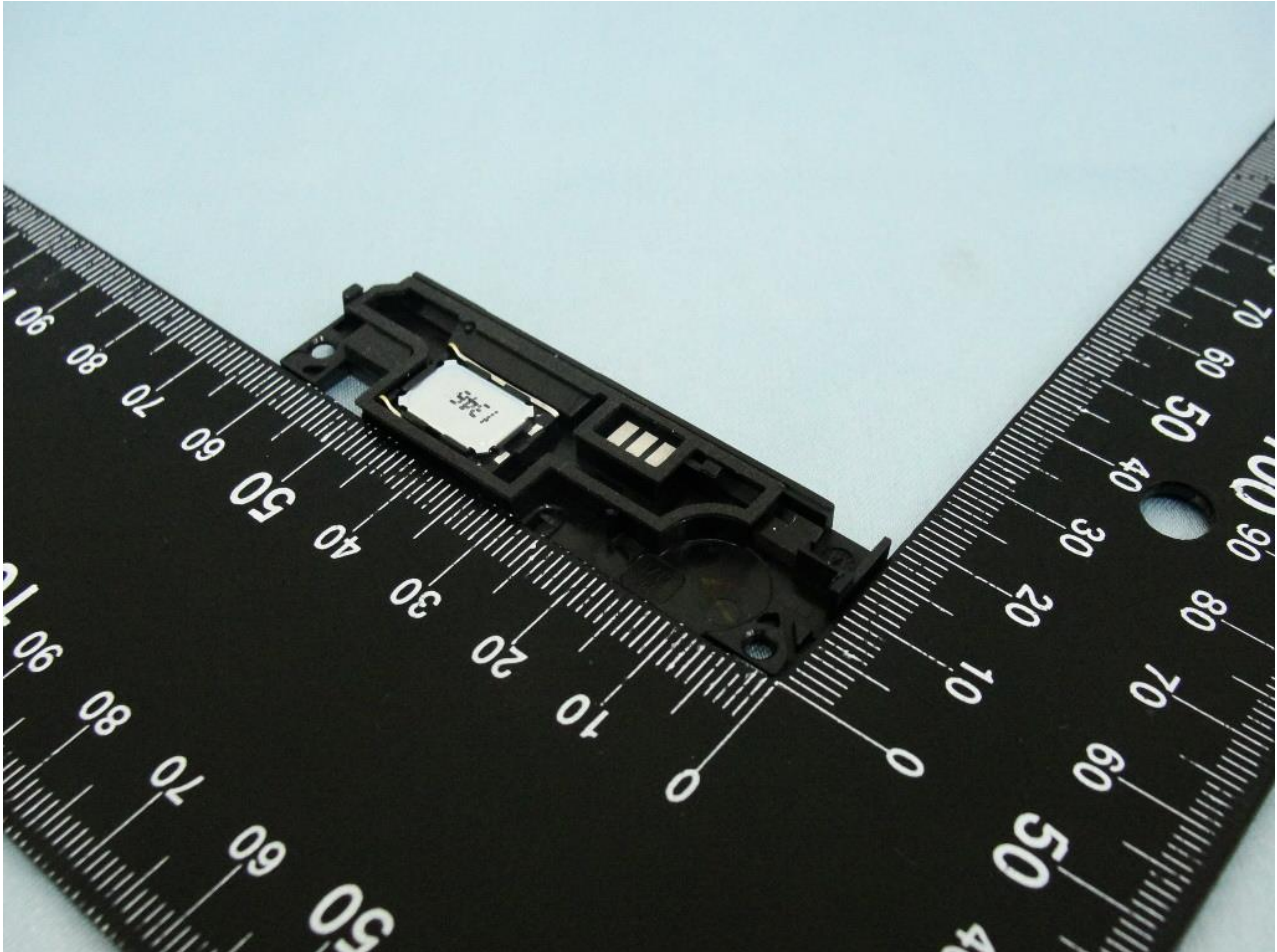

Brand Name: SONY / Model Name: D2306 / Type Name: PM-0723-BV

Brand Name: SONY / Model Name: D2306 / Type Name: PM-0723-BV

Brand Name: SONY / Model Name: D2306 / Type Name: PM-0723-BV

WWAN Main Antenna

Brand Name: SONY / Model Name: D2306 / Type Name: PM-0723-BV