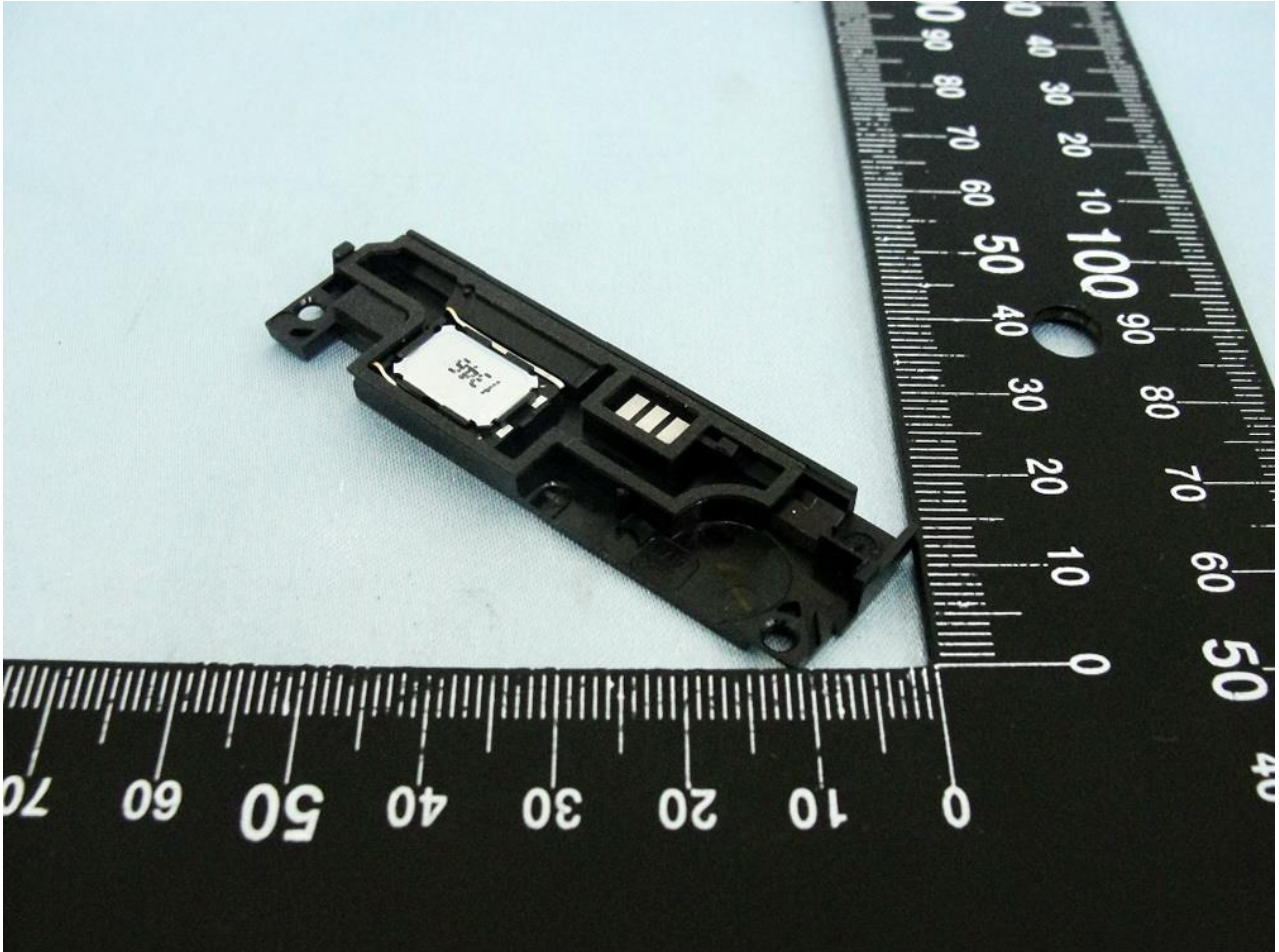

Brand Name: SONY / Model Name: D2306 / Type Name: PM-0723-BV