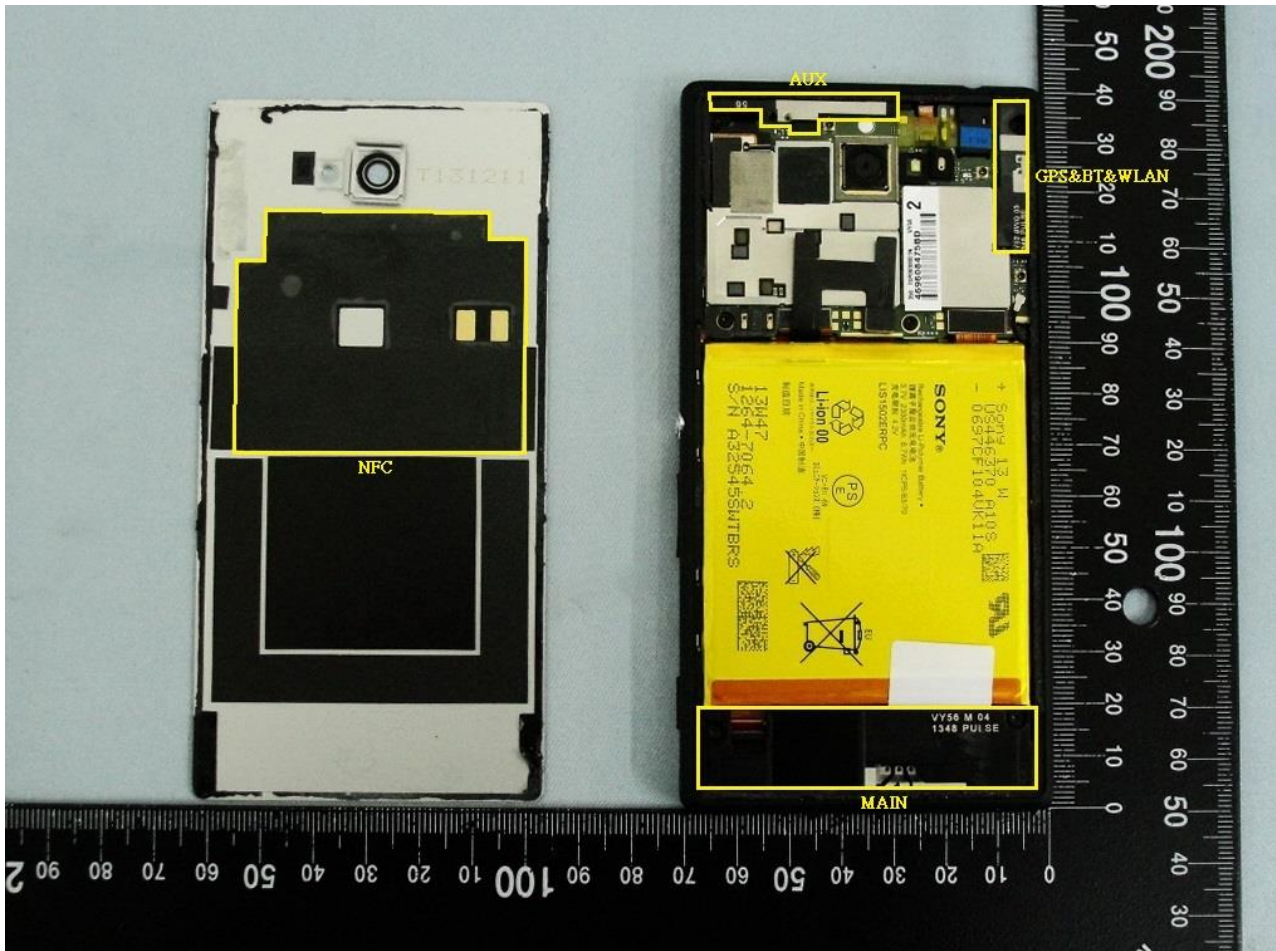

3. Internal Photograph of EUT

Brand Name: SONY / Model Name: D2306 / Type Name: PM-0723-BV

Brand Name: SONY / Model Name: D2306 / Type Name: PM-0723-BV

Brand Name: SONY / Model Name: D2306 / Type Name: PM-0723-BV

Brand Name: SONY / Model Name: D2306 / Type Name: PM-0723-BV

Brand Name: SONY / Model Name: D2306 / Type Name: PM-0723-BV

Brand Name: SONY / Model Name: D2306 / Type Name: PM-0723-BV

Brand Name: SONY / Model Name: D2306 / Type Name: PM-0723-BV