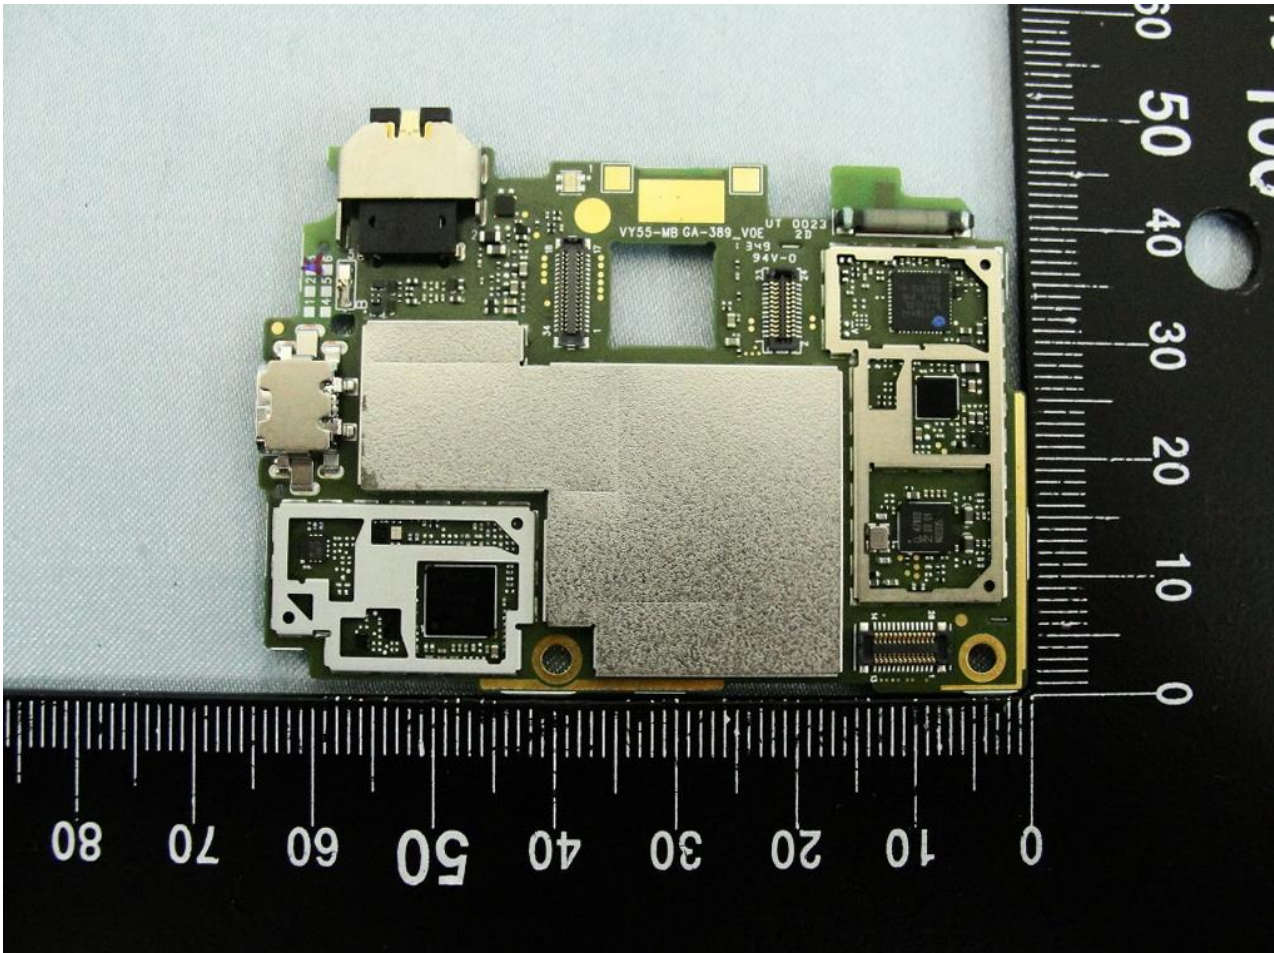

3. Internal Photograph of EUT

Brand Name: SONY / Model Name: D2306 / Type Name: PM-0723-BV

Brand Name: SONY / Model Name: D2306 / Type Name: PM-0723-BV

Brand Name: SONY / Model Name: D2306 / Type Name: PM-0723-BV

Brand Name: SONY / Model Name: D2306 / Type Name: PM-0723-BV

Brand Name: SONY / Model Name: D2306 / Type Name: PM-0723-BV

Brand Name: SONY / Model Name: D2306 / Type Name: PM-0723-BV

Brand Name: SONY / Model Name: D2306 / Type Name: PM-0723-BV