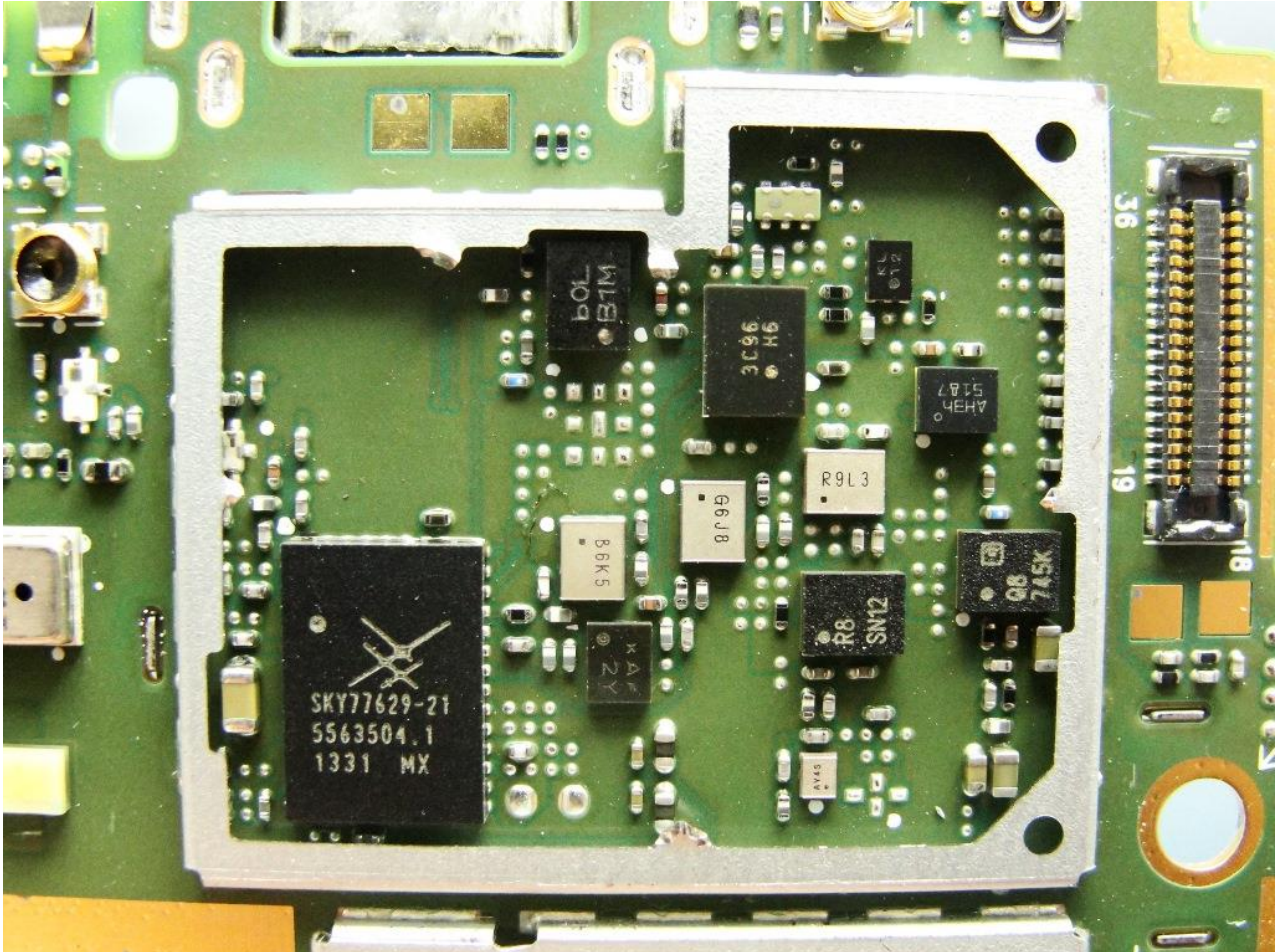

Brand Name: SONY / Model Name: D2306 / Type Name: PM-0723-BV

Brand Name: SONY / Model Name: D2306 / Type Name: PM-0723-BV

Brand Name: SONY / Model Name: D2306 / Type Name: PM-0723-BV

Brand Name: SONY / Model Name: D2306 / Type Name: PM-0723-BV

Brand Name: SONY / Model Name: D2306 / Type Name: PM-0723-BV

Brand Name: SONY / Model Name: D2306 / Type Name: PM-0723-BV

Brand Name: SONY / Model Name: D2306 / Type Name: PM-0723-BV

WWAN Main Antenna

Brand Name: SONY / Model Name: D2306 / Type Name: PM-0723-BV