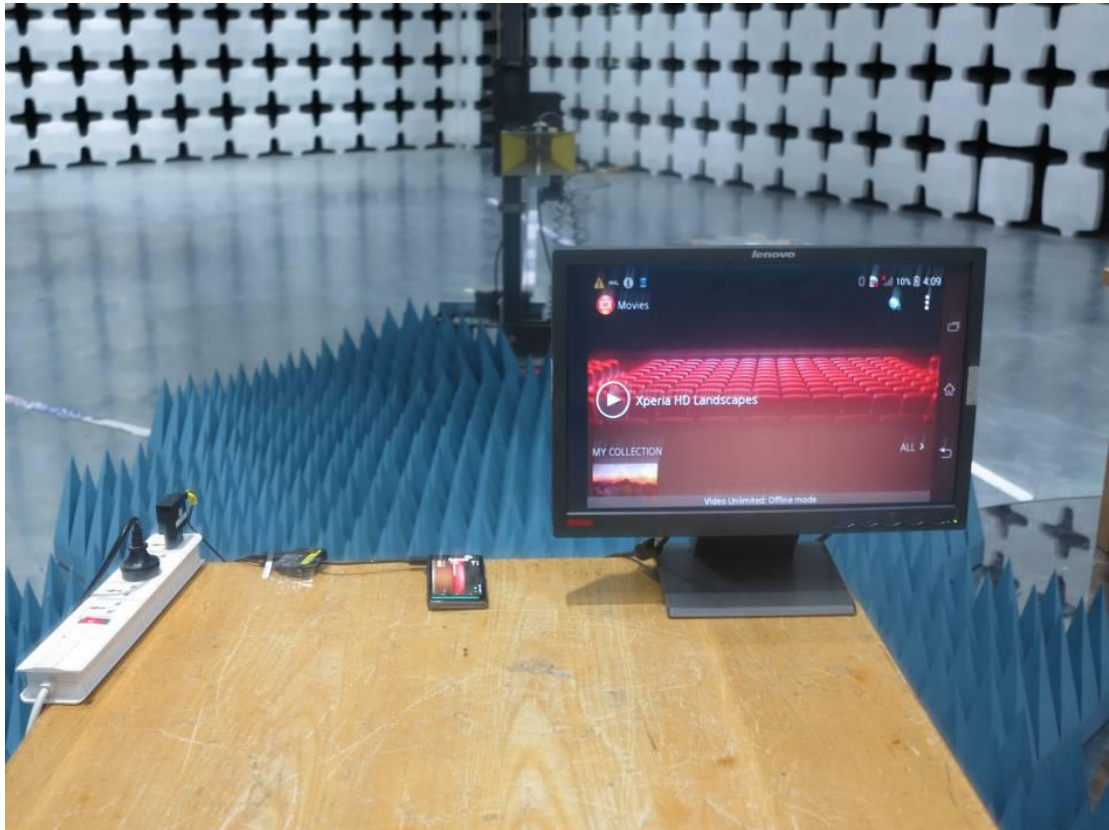

Photographs of the Test Set-up

Part15C

PART15B_USB

Radiated emission

Conducted emission

PART15B_GPS

Radiated emission

Part15B_MHL

Radiated emission

Conducted emission

Radiated spurious emission

Conducted emission

PART15C

Layout of AC Radiated Spurious Emission Test

Layout of AC Powerline Conducted Emission – FCC 2.4G/5G

Layout of AC Powerline Conducted Emission – FCC 5.8G