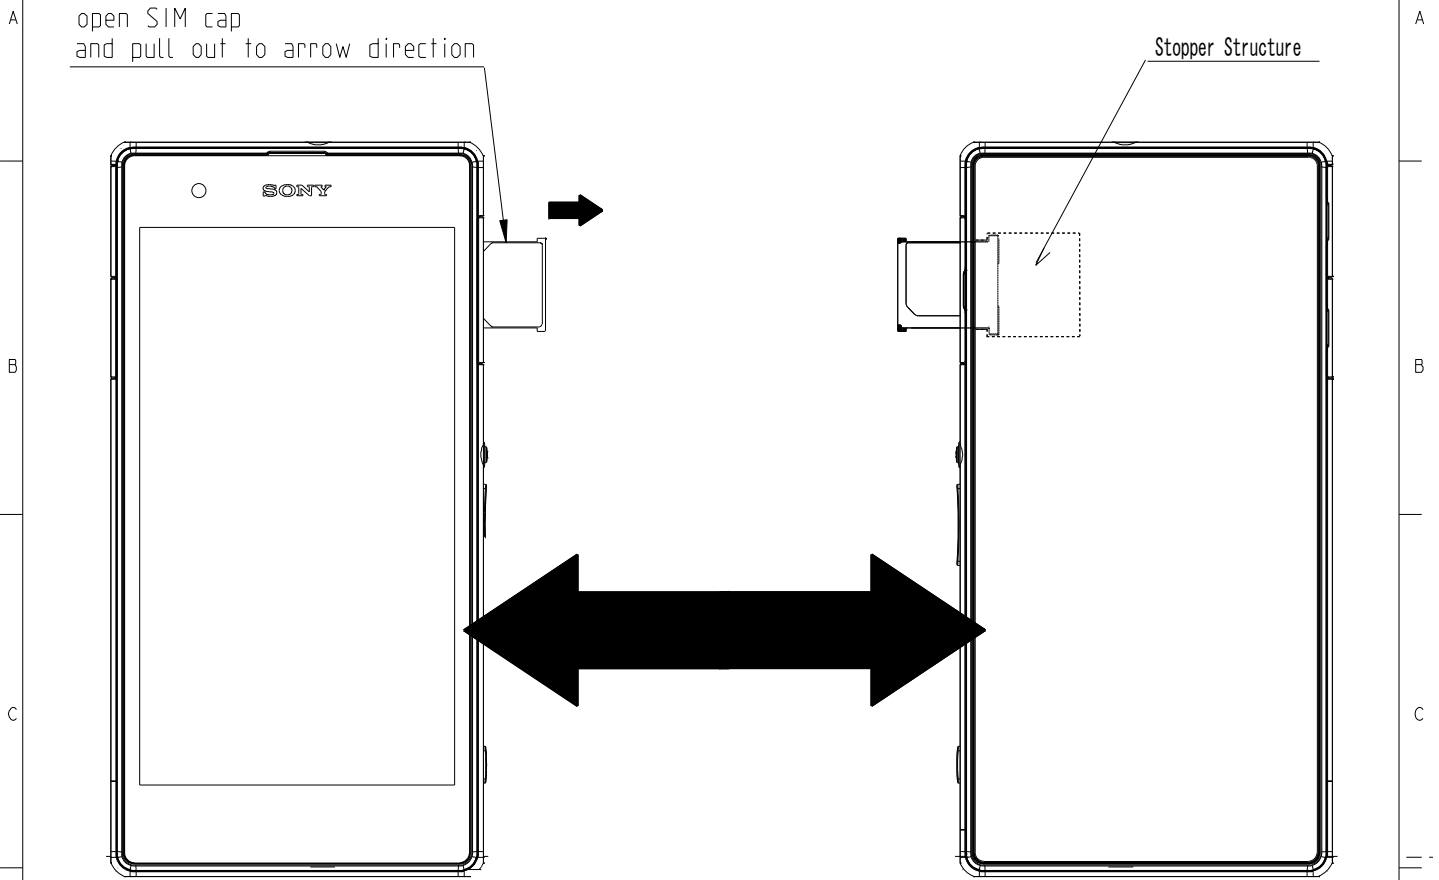

CONFIDENTIAL

Detail of Lable Structure

Copyright (c) SONY Mobile Communication AB All Rights Reserved

SONY Sony Mobile Communication AB			Prepared (Also Subject Responsible if Other)	
Drawing Rules ISO		Doc Responsible/Approved		Date
Tolerance		Product Name		
		Label Location		
Reference		Document No.		Sheet
Scale	Units mm	Size A4P	1(1)	