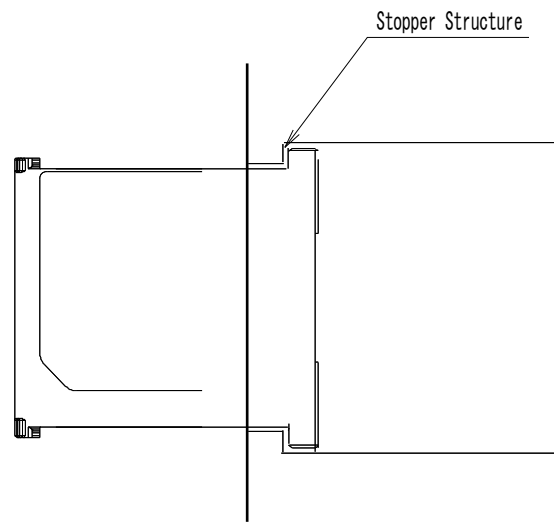

CONFIDENTIAL

Detail of Lable Structure

Copyright (c) SONY Mobile Communication AB All Rights Reserved

SONY Sony Mobile Communication AB			Prepared (Also Subject Responsible if Other)	
Drawing Rules ISO		Doc Responsible/Approved		Date
Tolerance		Product Name		
		Label Location		
Reference		Document No.		Sheet
Scale	Units mm	Size A4P	1(1)	