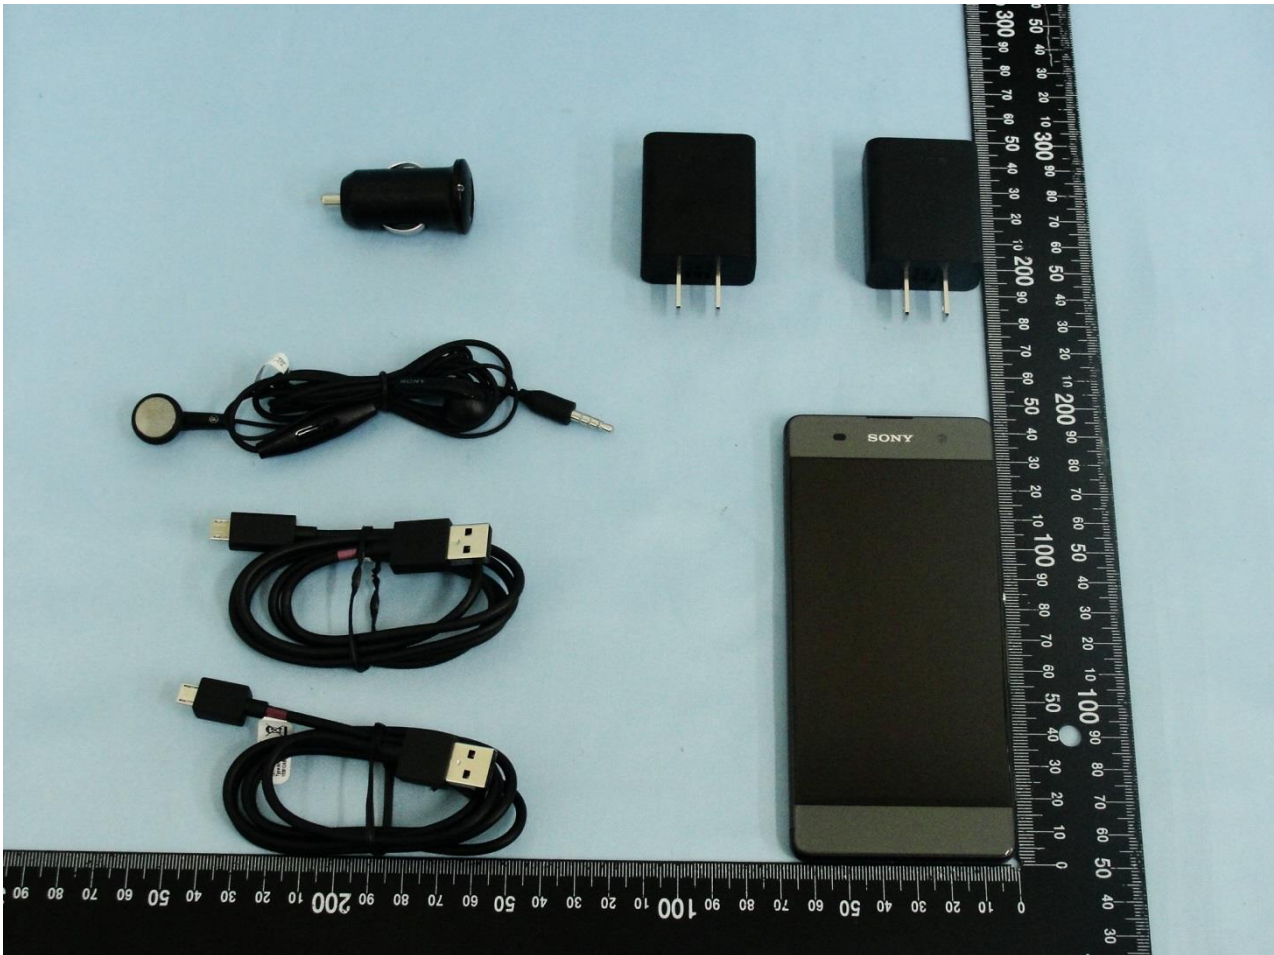

1. External Photograph of EUT

Brand Name: Sony

Brand Name: Sony

2. Photograph of Accessory

Brand Name: Sony

Specification of Accessory		
AC Adapter 1	Brand Name	Sony
	Model Name	UCH20
	Type Number	AC-0060-US
AC Adapter 2	Brand Name	Sony
	Model Name	UCH20
	Type Number	AC-0061-US
Car Charger	Brand Name	Sony
	Model Name	AN400
	Type Number	AC-0110 DC
Battery 1	Brand Name	Sony
	Model Name	LIS1618ERPC
Battery 2	Brand Name	Sony
	Model Name	GB-S10-385871-010H
Earphone	Brand Name	Sony
	Model Name	MH410c
USB Cable 1	Brand Name	Sony
	Model Name	EC803
USB Cable 2	Brand Name	Sony
	Model Name	UCB16

Remark: For accessories equipped with this EUT, please refer to the following photos.

Brand Name: Sony

Brand Name: Sony

AC Adapter 1

Brand Name: Sony

AC Adapter 2

Brand Name: Sony

Car Charger