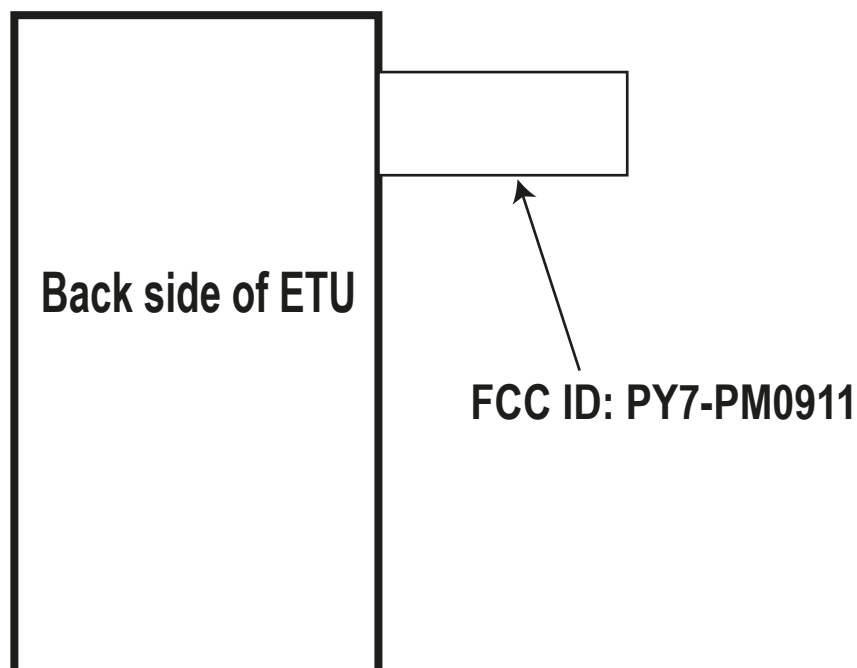

Label and Label Location

FCC ID: PY7-PM0911

The FCC ID is not on the exterior of the device but labelling meets the conditions allowed in KDB 784748 for the label to be placed in a user accessible area:

1. The device is handheld
2. The quick start manual directs the user where to find the FCC label
3. The user does not require any special tools to access the FCC label and the label is not removable
4. The FCC ID is on the label, 2-part statement in manual due to device size