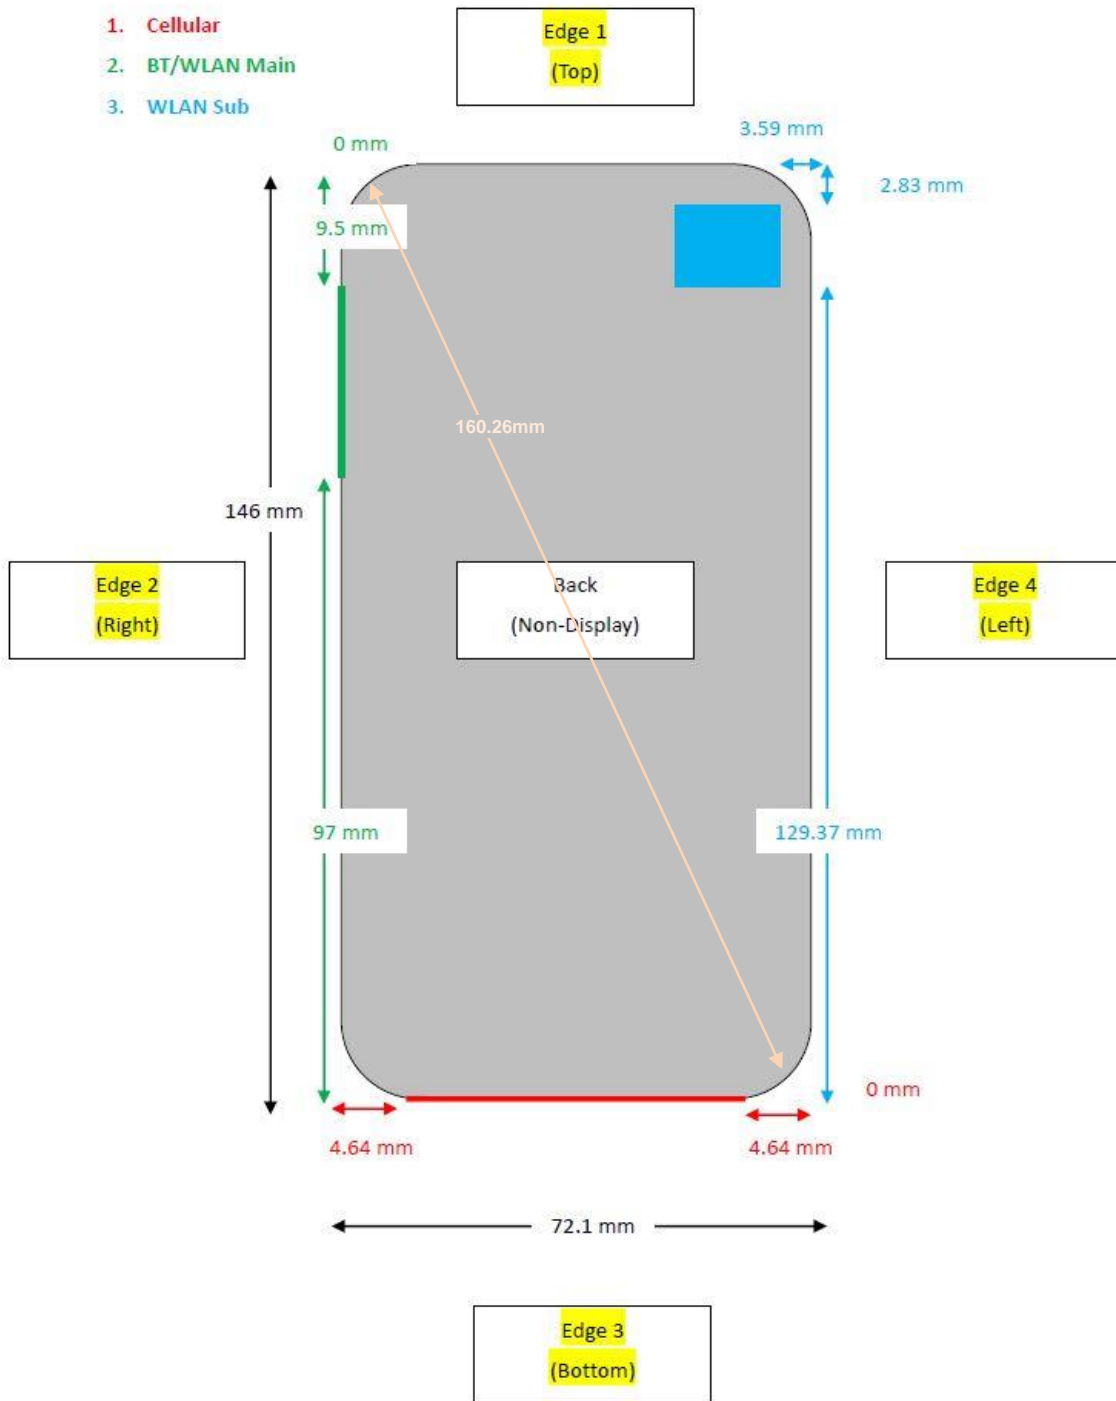

### Appendix D. Antenna Location

**Appendix D. SAR Test Setup Photos**

**Right Cheek**

**Right Tilted**

**Left Cheek**

**Left Tilted**

**Front, Test Separation 15 mm**

**Back, Test Separation 15 mm**

Front, Test Separation 10 mm

Back, Test Separation 10 mm

Right Side, Test Separation 10 mm

Left Side, Test Separation 10 mm

Bottom Side, Test Separation 10 mm

Top Side, Test Separation 10 mm