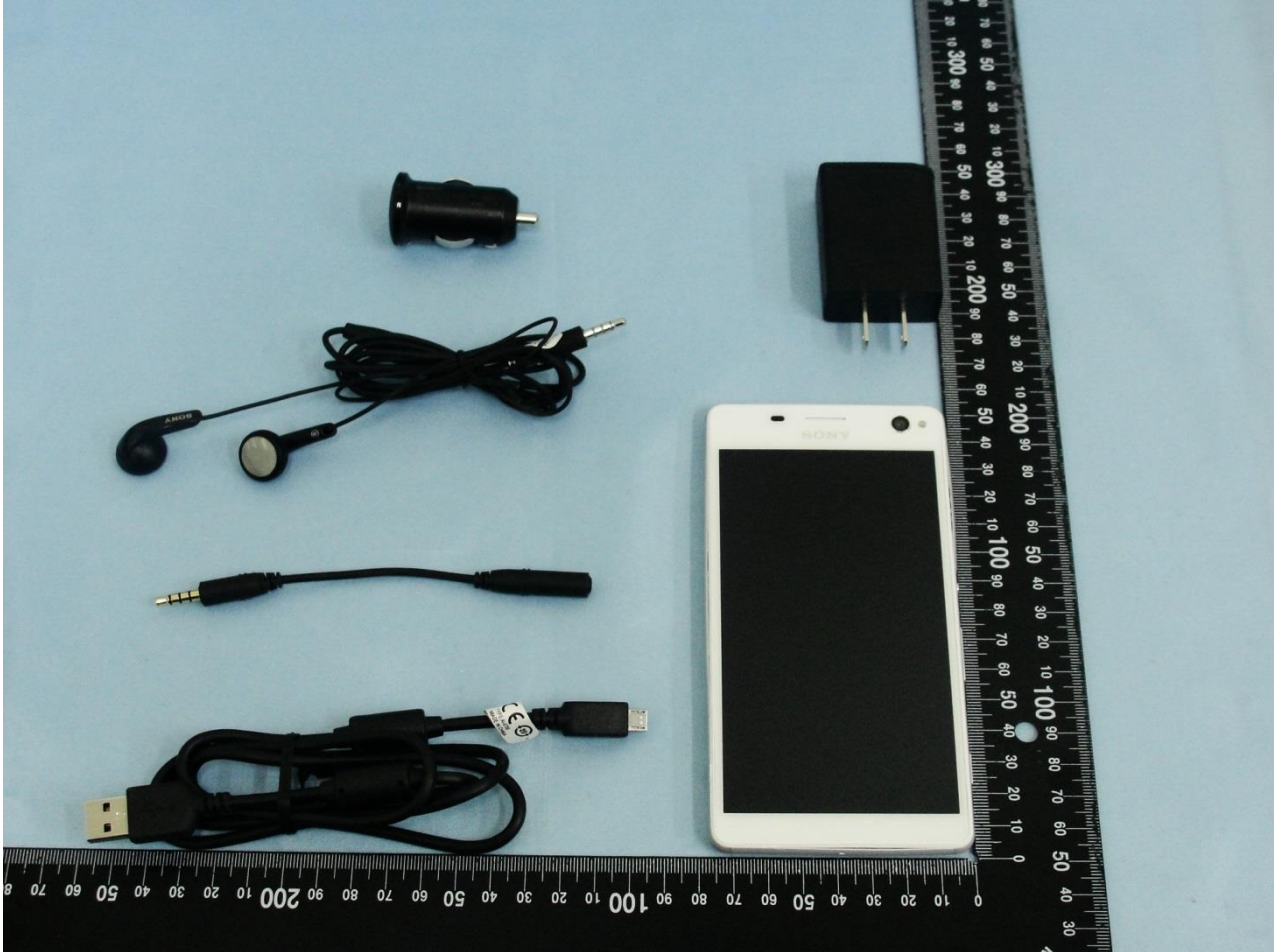

**1. External Photograph of EUT**

**Brand Name: SONY / Type Name: PM-0865-BV**

**Brand Name: SONY / Type Name: PM-0865-BV**

2. **Photograph of Accessory**

Brand Name: SONY / Type Name: PM-0865-BV

Specification of Accessory		
AC Adapter	Brand Name	Sony
	Model Name	EP800
Car Charger	Brand Name	Sony
	Model Name	AN400
Battery	Brand Name	Sony
	Model Name	Ram
Earphone	Brand Name	Sony
	Model Name	MH410c
USB Cable	Brand Name	Sony
	Model Name	EC450

Remark: For accessories equipped with this EUT, please refer to the following photos.

Brand Name: SONY / Type Name: PM-0865-BV

Brand Name: SONY / Type Name: PM-0865-BV

AC Adapter

Brand Name: SONY / Type Name: PM-0865-BV

Car Charger

Brand Name: SONY / Type Name: PM-0865-BV

Battery

Brand Name: SONY / Type Name: PM-0865-BV