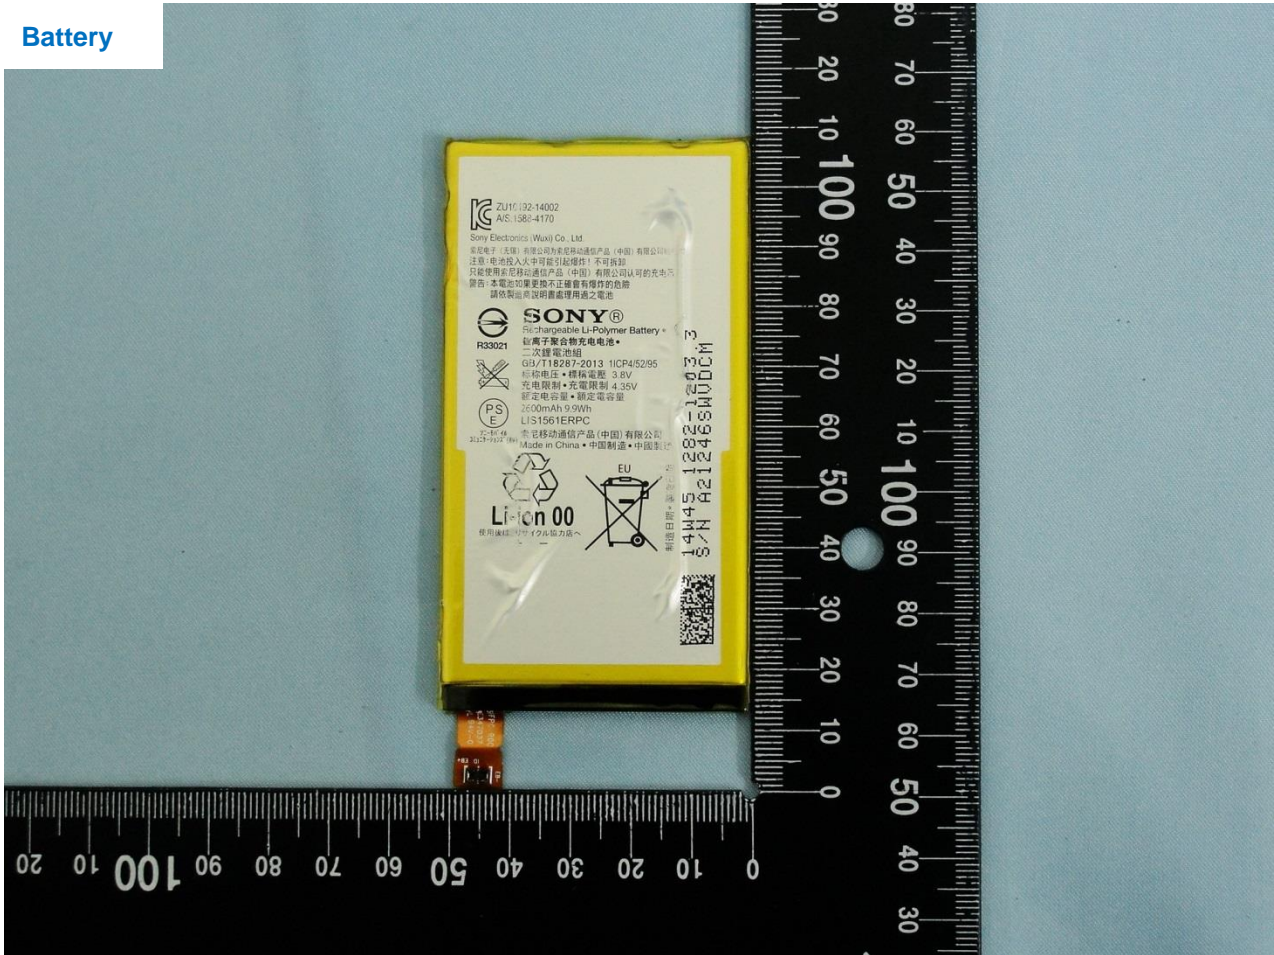

Brand Name: SONY / Type Name: PM-0865-BV

Battery