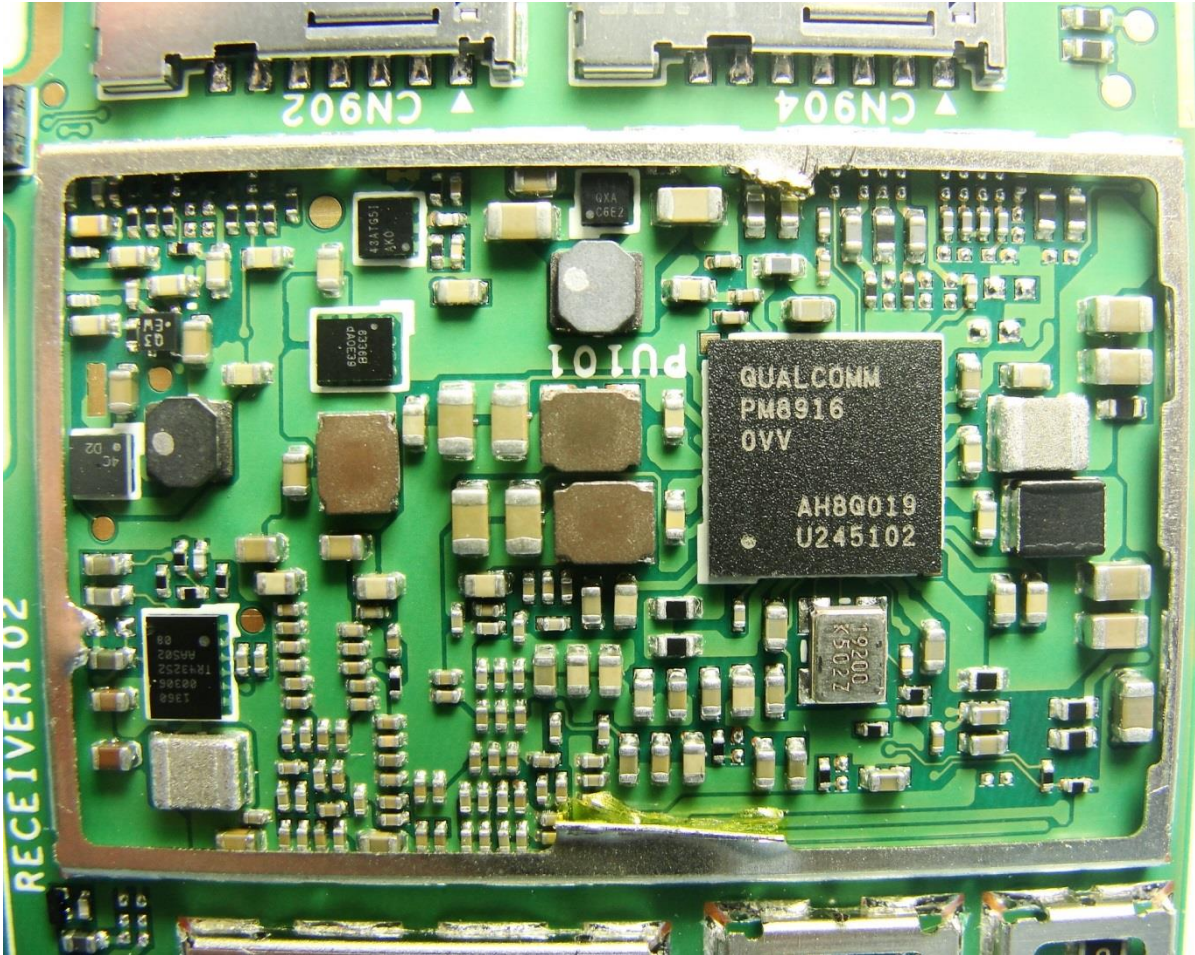

Brand Name: Sony / Type Name: PM-0784-BV