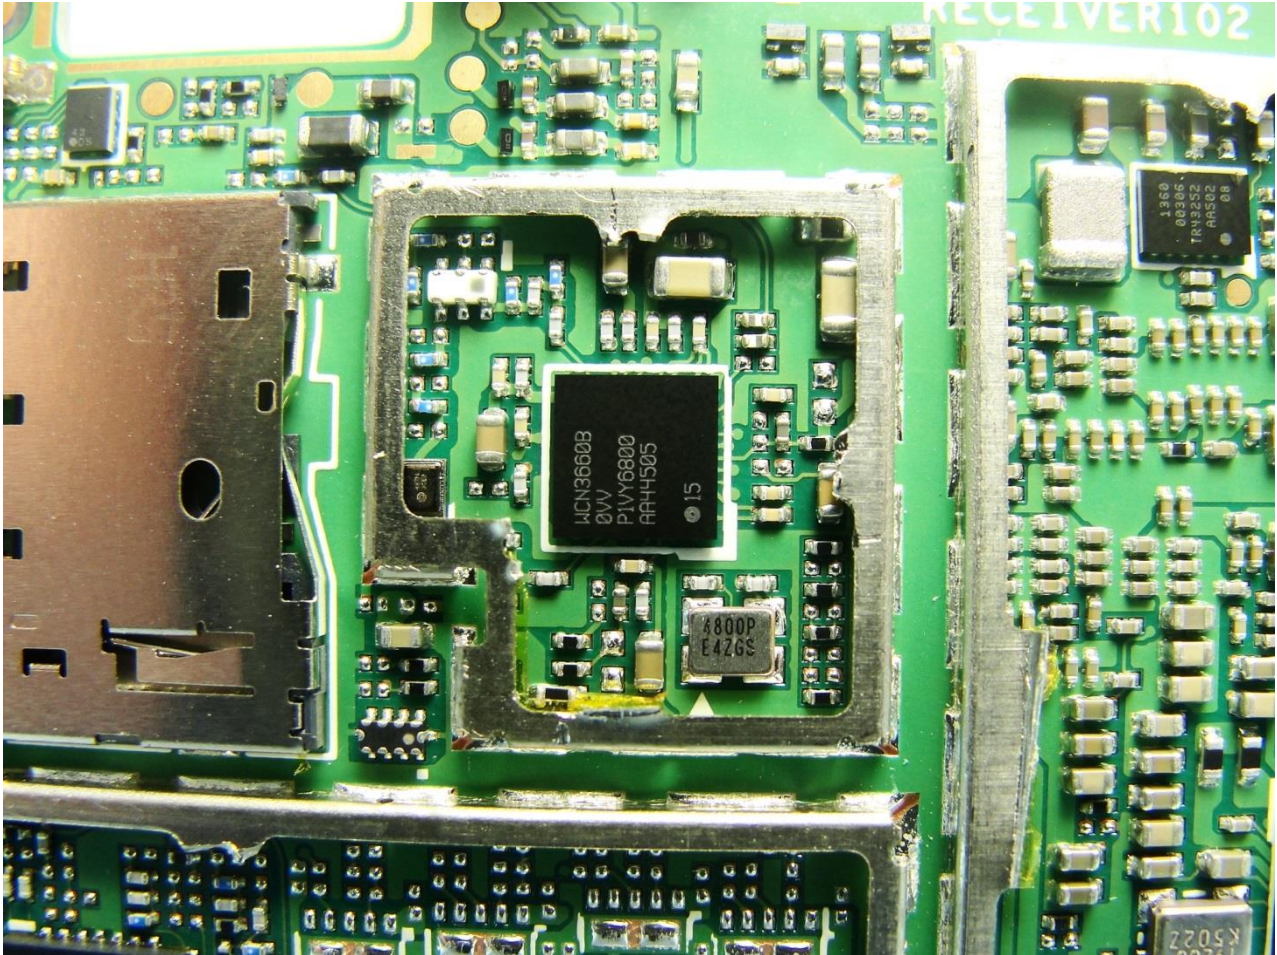

Brand Name: Sony / Type Name: PM-0784-BV