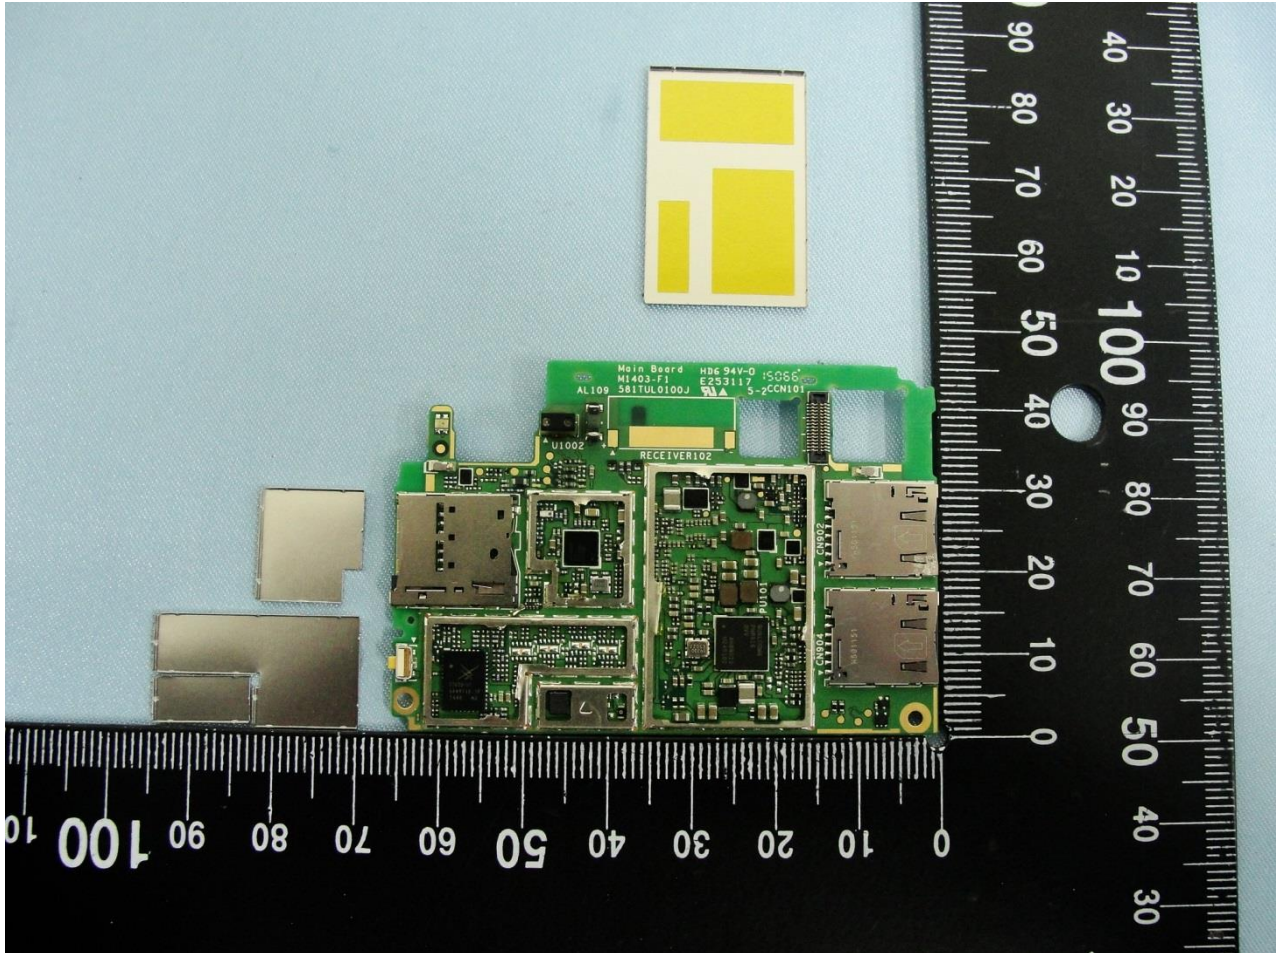

3. Internal Photograph of EUT

Brand Name: Sony / Type Name: PM-0784-BV

Brand Name: Sony / Type Name: PM-0784-BV

Brand Name: Sony / Type Name: PM-0784-BV

Brand Name: Sony / Type Name: PM-0784-BV

Brand Name: Sony / Type Name: PM-0784-BV