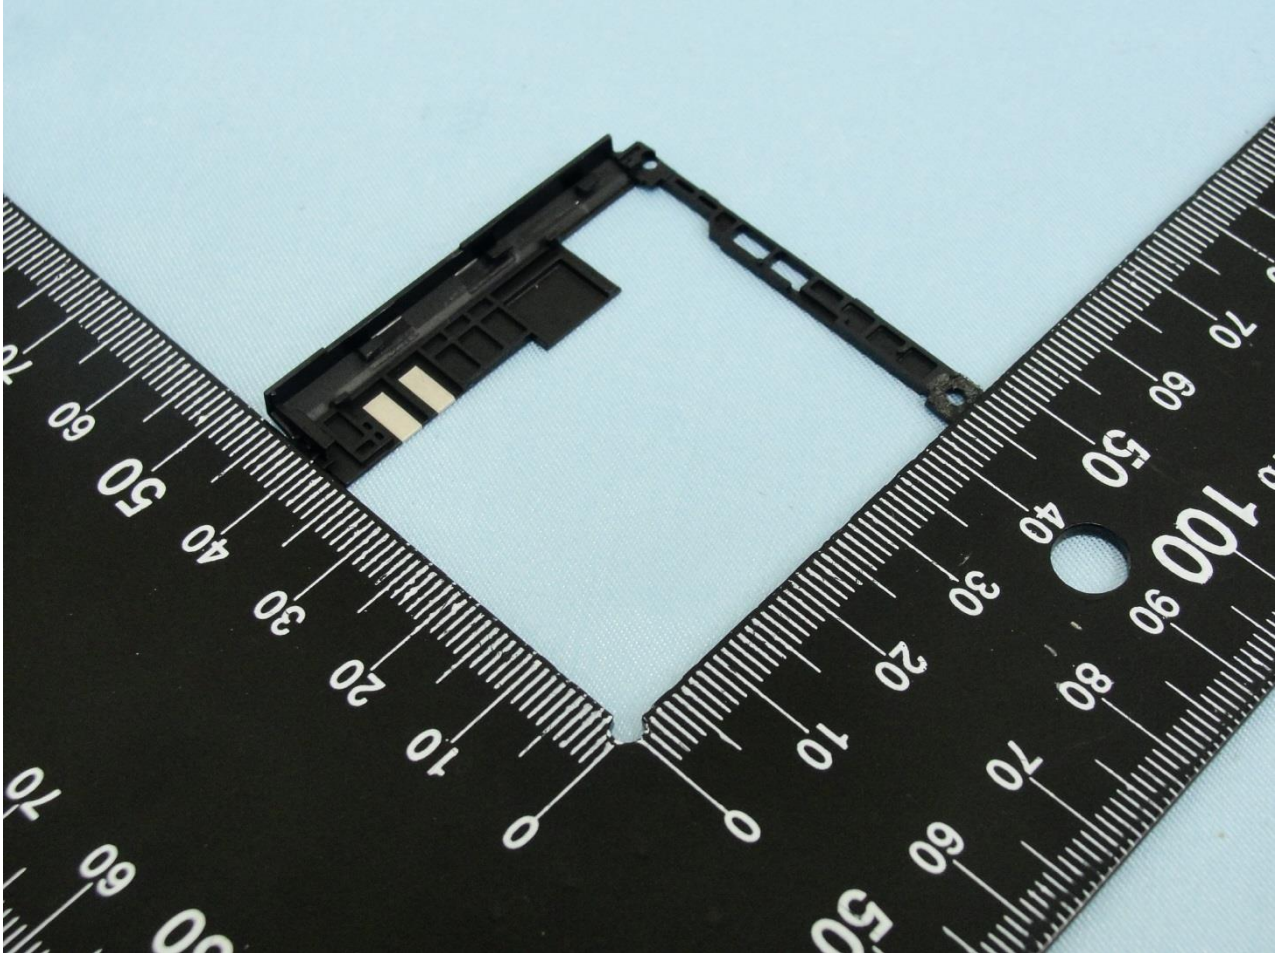

Brand Name: Sony / Type Name: PM-0784-BV