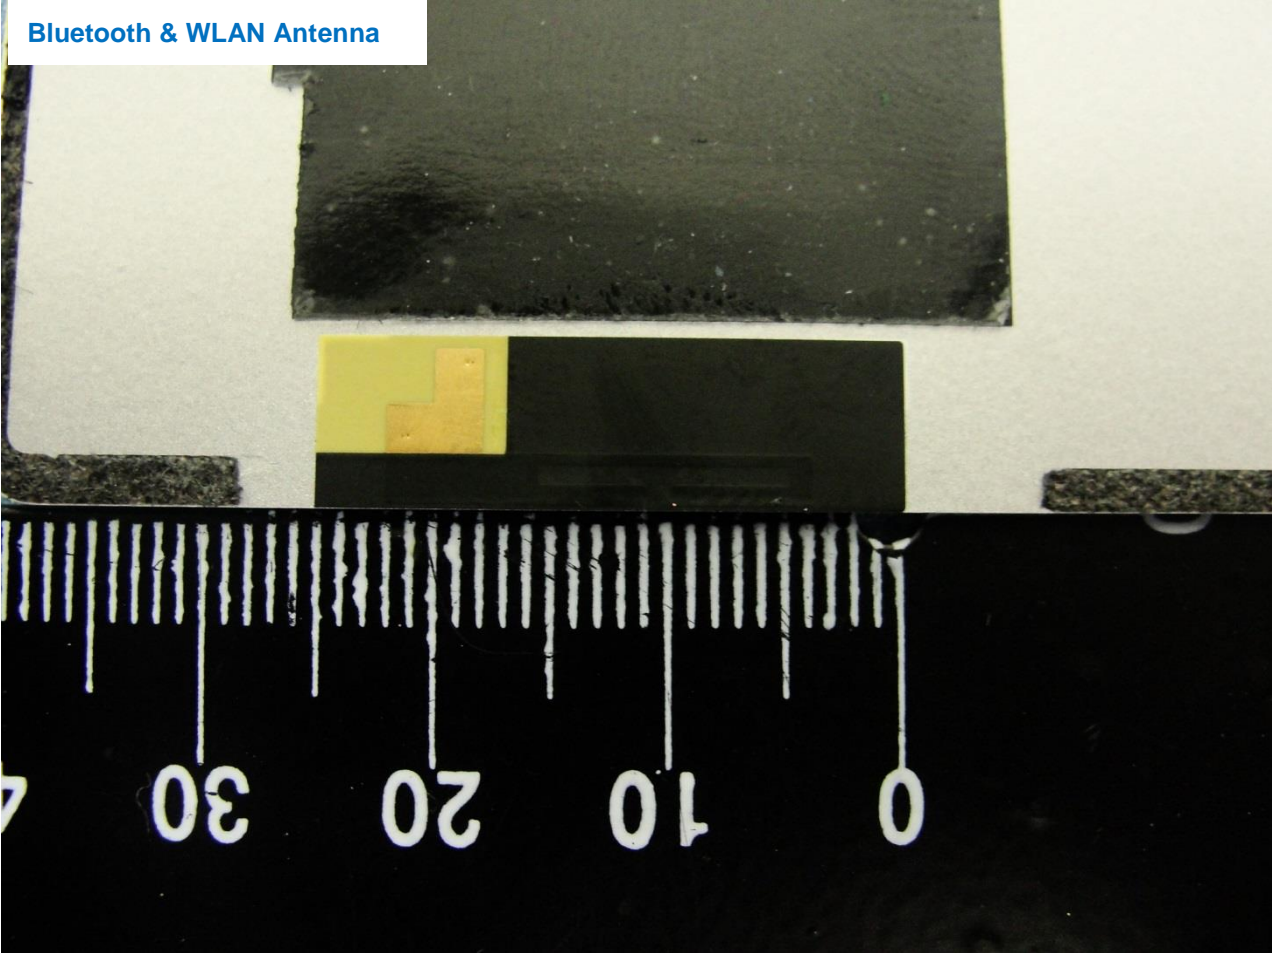

WWAN Diversity <Rx> Antenna

Brand Name: Sony / Type Name: PM-0784-BV

Brand Name: Sony / Type Name: PM-0784-BV

Bluetooth & WLAN Antenna

Brand Name: Sony / Type Name: PM-0784-BV

Brand Name: Sony / Type Name: PM-0784-BV