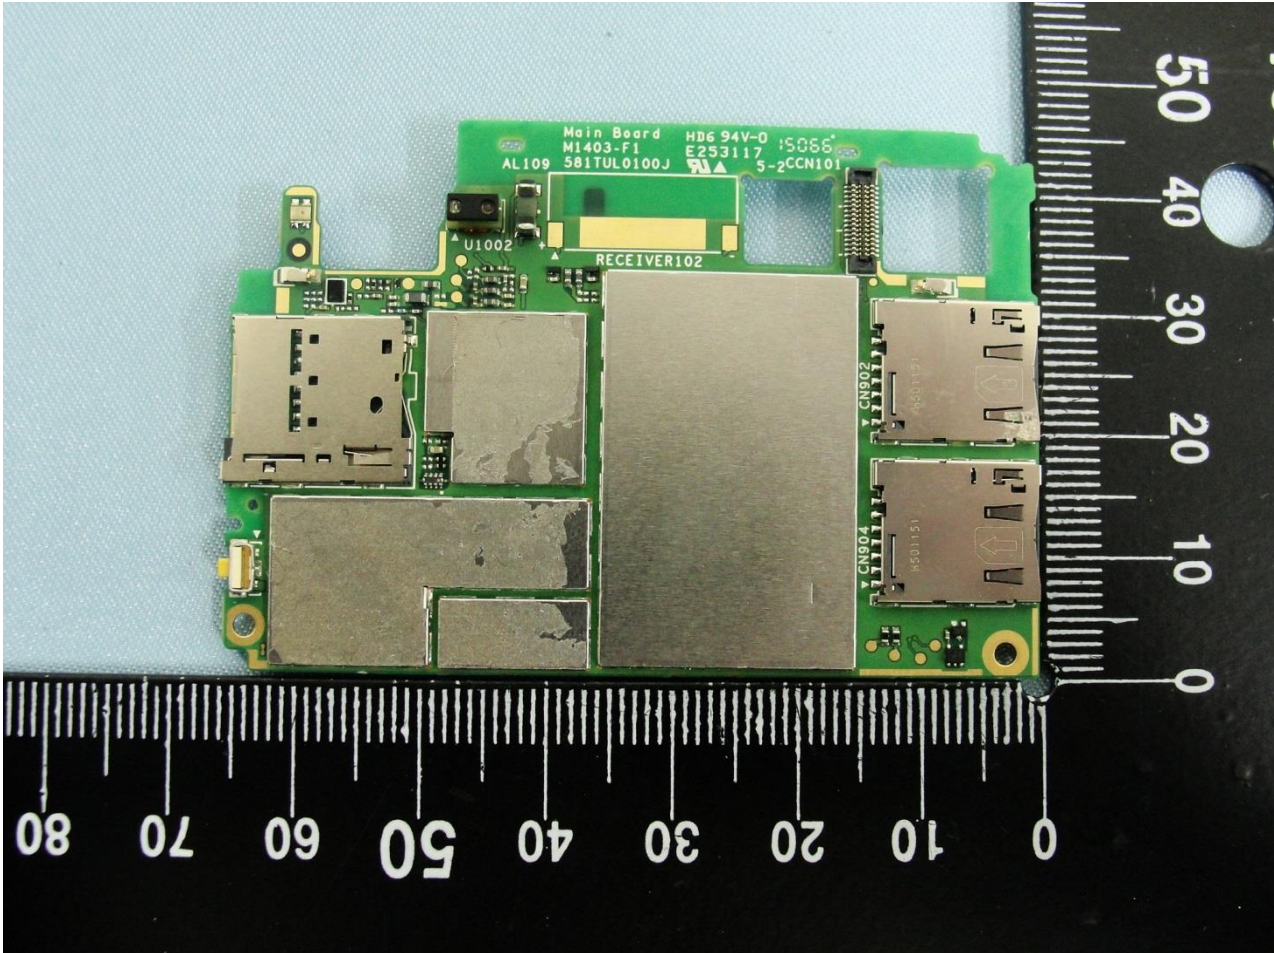

3. Internal Photograph of EUT

Brand Name: Sony / Type Name: PM-0784-BV

Brand Name: Sony / Type Name: PM-0784-BV

Brand Name: Sony / Type Name: PM-0784-BV

Brand Name: Sony / Type Name: PM-0784-BV

Brand Name: Sony / Type Name: PM-0784-BV