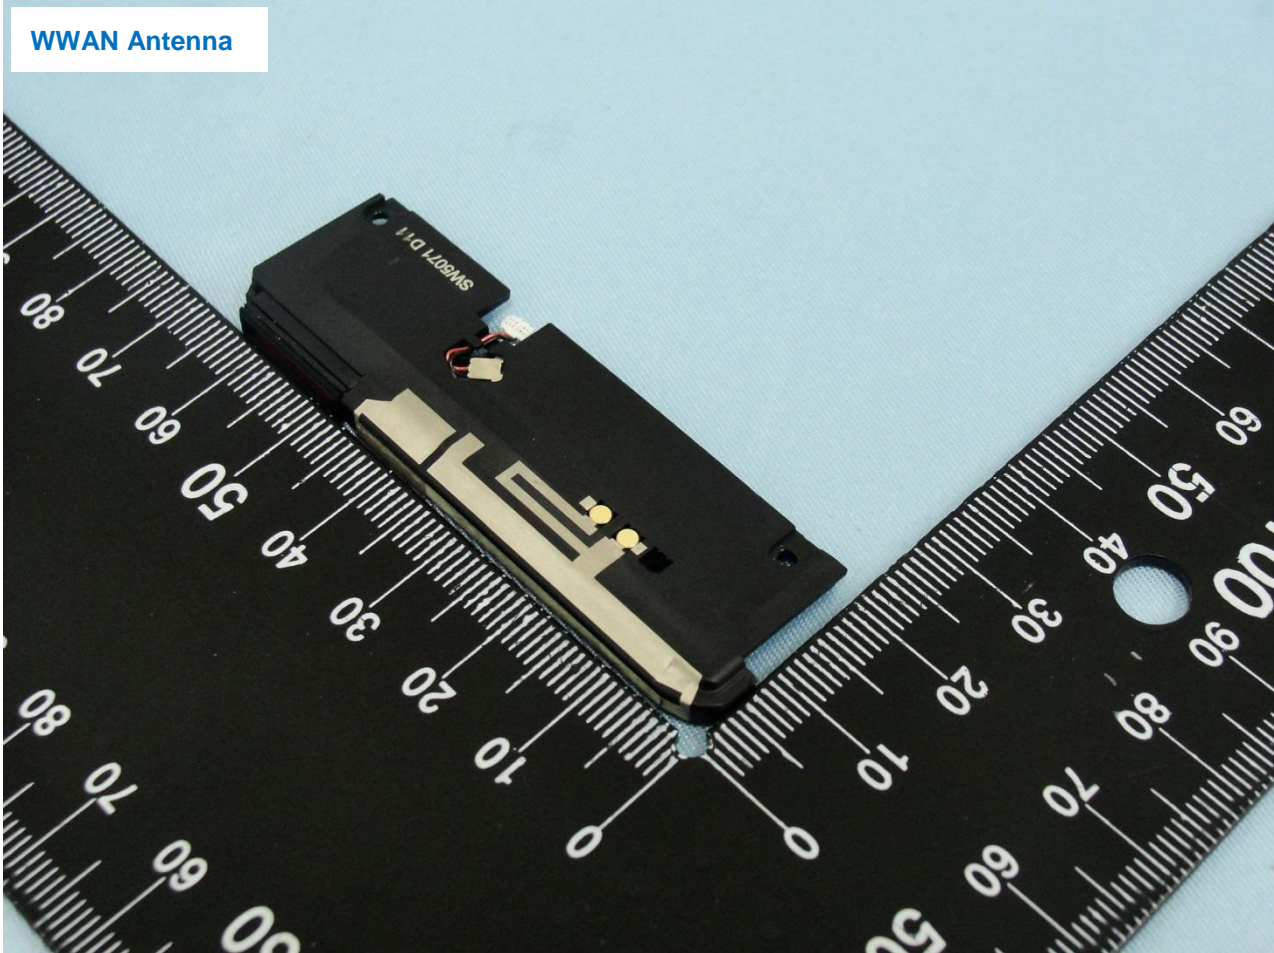

Brand Name: Sony / Type Name: PM-0784-BV

Brand Name: Sony / Type Name: PM-0784-BV

Brand Name: Sony / Type Name: PM-0784-BV

WWAN Antenna

Brand Name: Sony / Type Name: PM-0784-BV

Brand Name: Sony / Type Name: PM-0784-BV