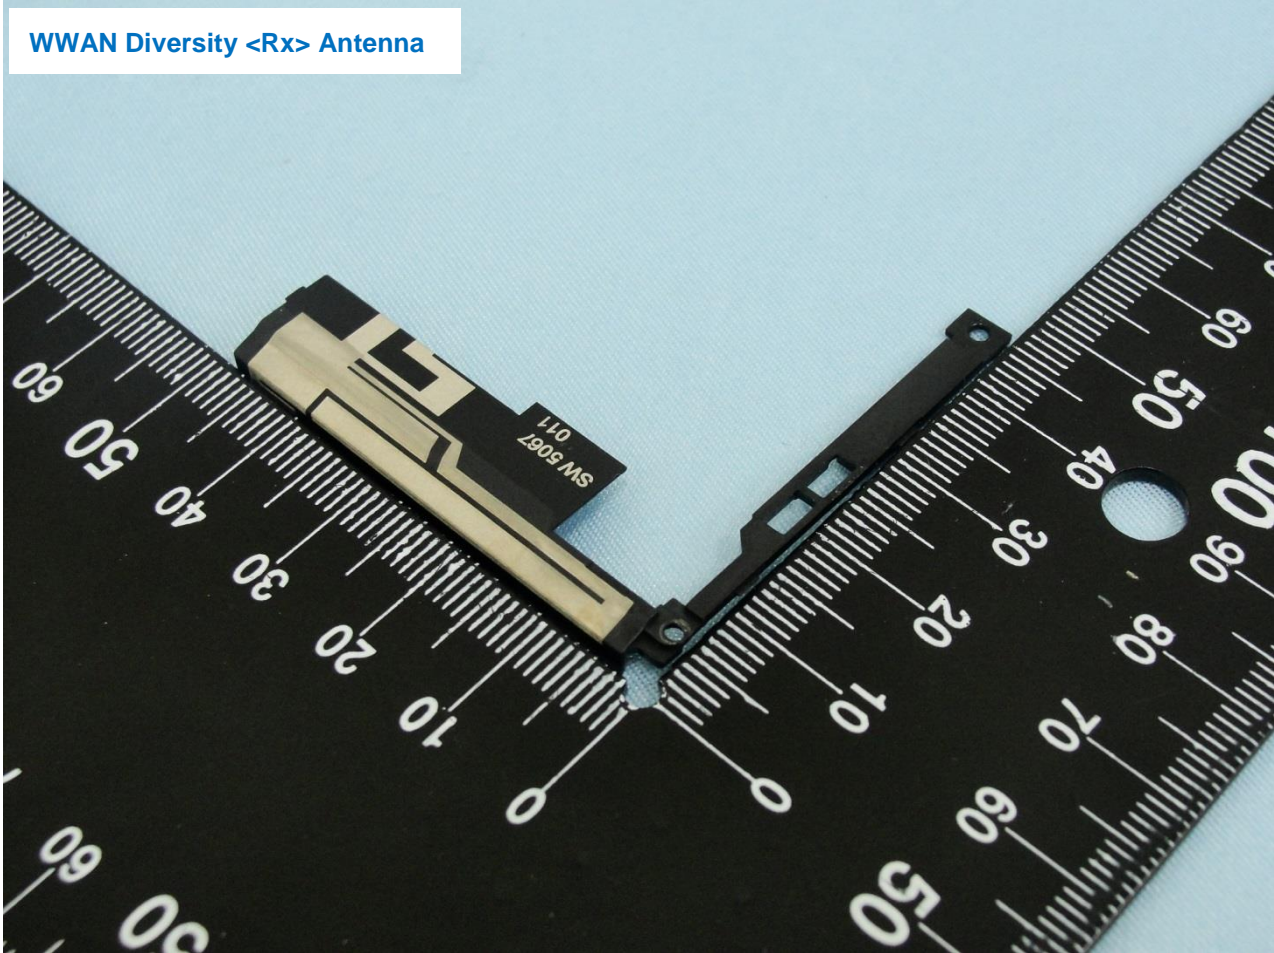

Brand Name: Sony / Type Name: PM-0784-BV

WWAN Diversity <Rx> Antenna