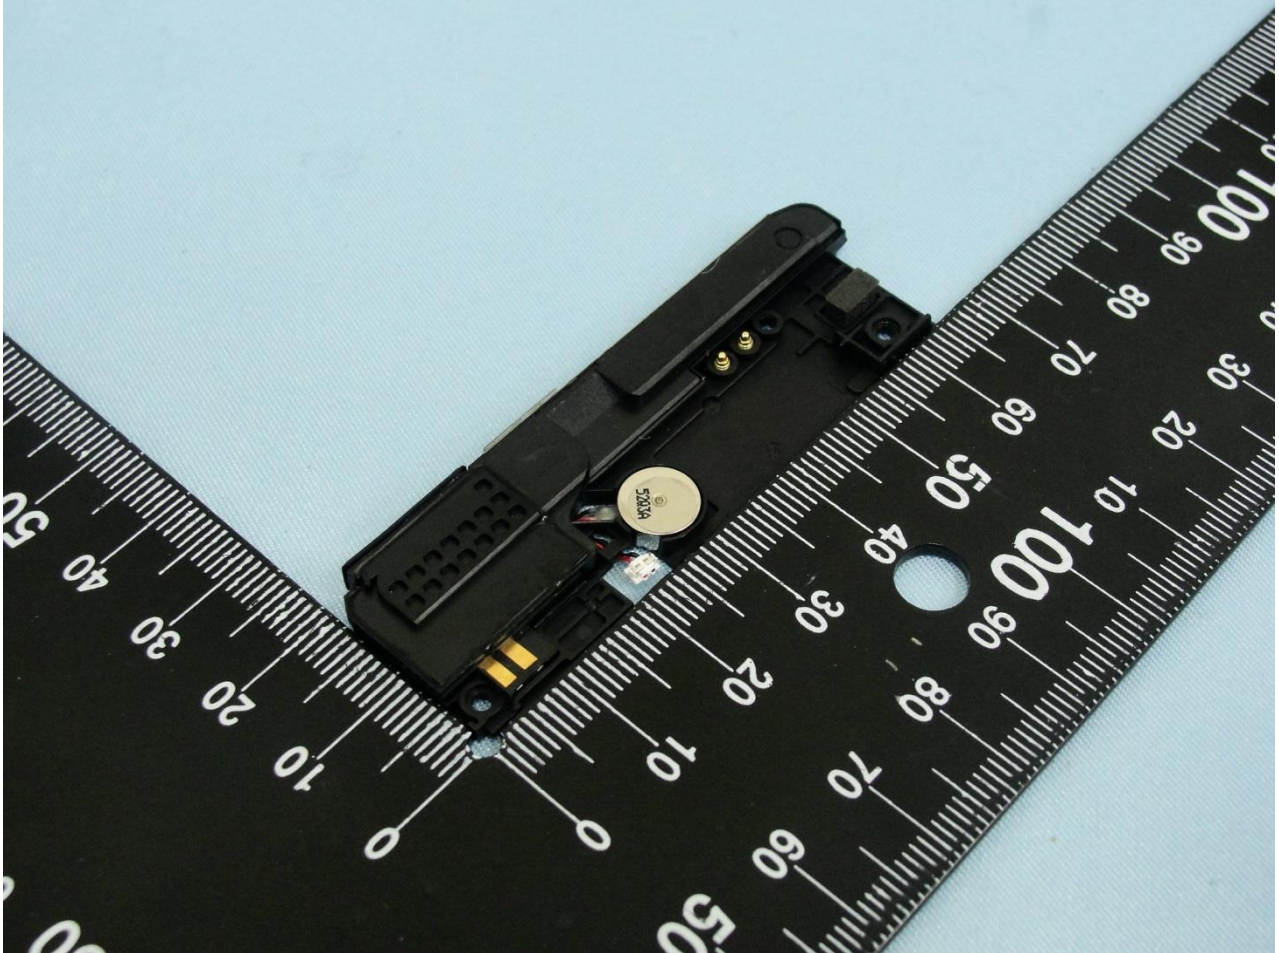

Brand Name: Sony / Type Name: PM-0784-BV

Brand Name: Sony / Type Name: PM-0784-BV

Brand Name: Sony / Type Name: PM-0784-BV

WWAN Antenna

Brand Name: Sony / Type Name: PM-0784-BV

Brand Name: Sony / Type Name: PM-0784-BV