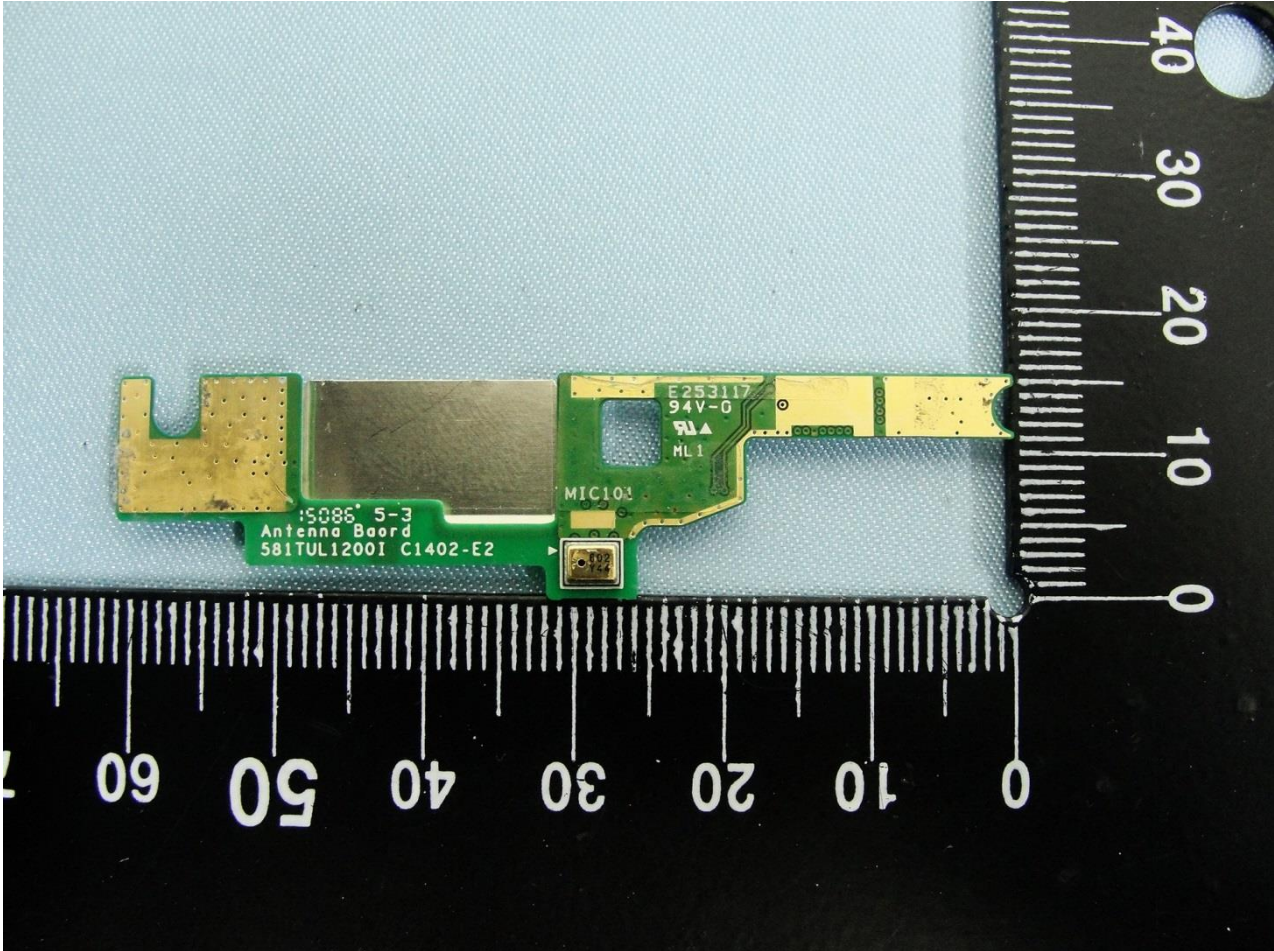

3. Internal Photograph of EUT

Brand Name: Sony / Type Name: PM-0784-BV

Brand Name: Sony / Type Name: PM-0784-BV

Brand Name: Sony / Type Name: PM-0784-BV

Brand Name: Sony / Type Name: PM-0784-BV

Brand Name: Sony / Type Name: PM-0784-BV

Brand Name: Sony / Type Name: PM-0784-BV

Brand Name: Sony / Type Name: PM-0784-BV

Brand Name: Sony / Type Name: PM-0784-BV

Brand Name: Sony / Type Name: PM-0784-BV

Brand Name: Sony / Type Name: PM-0784-BV