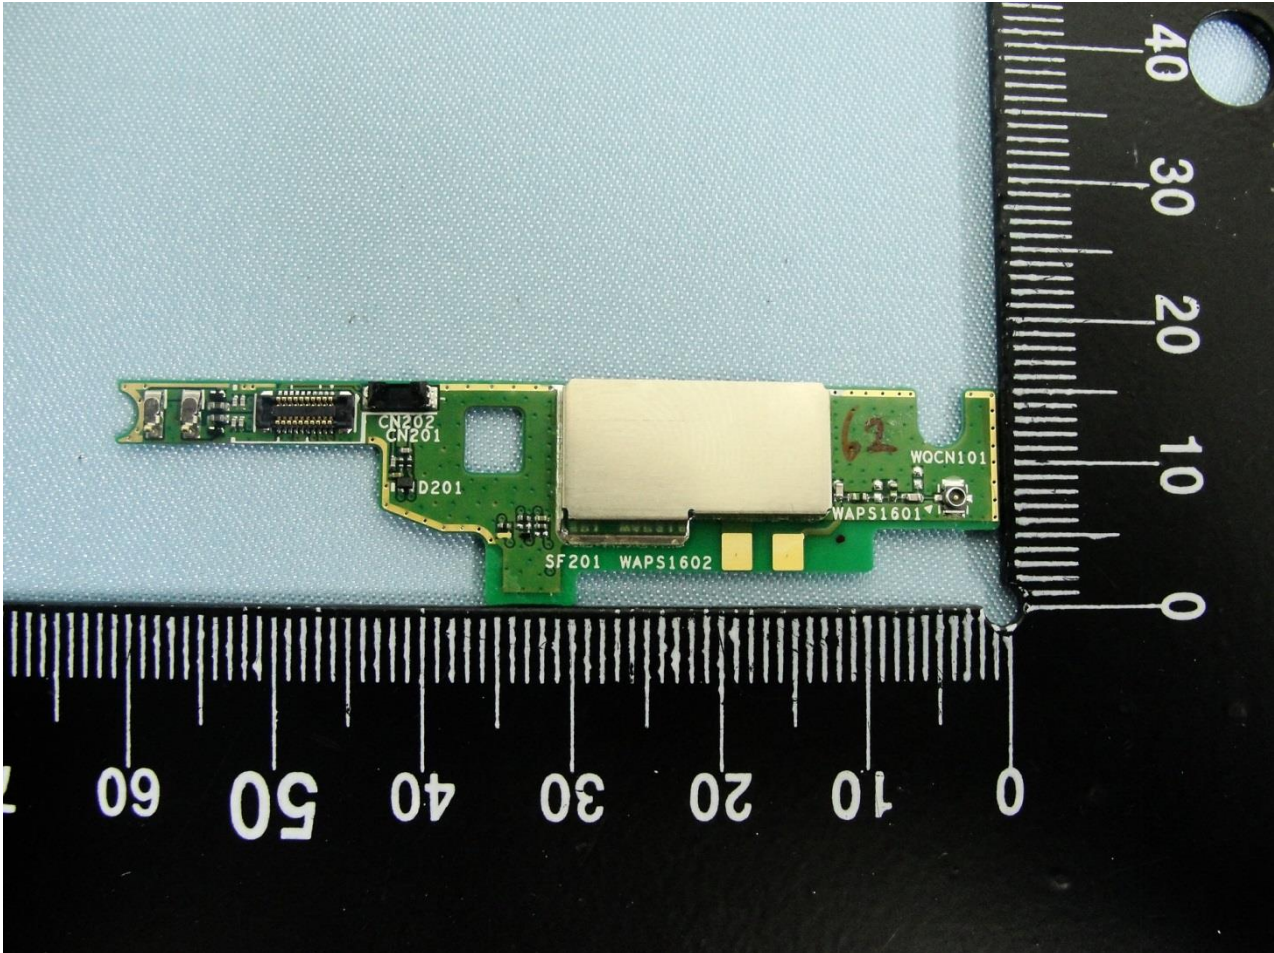

3. Internal Photograph of EUT

Brand Name: Sony / Type Name: PM-0784-BV

Brand Name: Sony / Type Name: PM-0784-BV

Brand Name: Sony / Type Name: PM-0784-BV

Brand Name: Sony / Type Name: PM-0784-BV

Brand Name: Sony / Type Name: PM-0784-BV

Brand Name: Sony / Type Name: PM-0784-BV

Brand Name: Sony / Type Name: PM-0784-BV

Brand Name: Sony / Type Name: PM-0784-BV

Brand Name: Sony / Type Name: PM-0784-BV

Brand Name: Sony / Type Name: PM-0784-BV