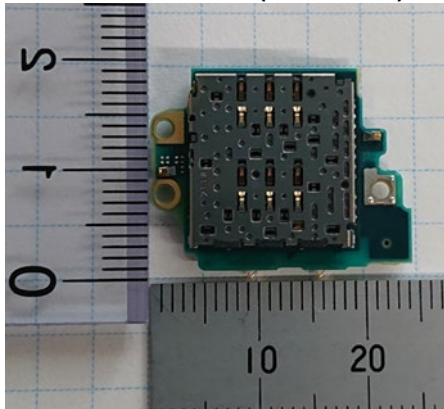

FCC ID: PY7-93060R Internal Photo

**Without Rear panel**

**Without PBA and Battery**

**Rear panel**

Scale (unit : mm)

### Internal Main-PWB Front with Shield cases(Front-side)

### Internal Main-PWB Front without Shield cases (Front-side)

**Internal Main-PWB Front (Rear-side)**

Internal Main-PWB Rear with Shield case (Rear-side)

Internal Main-PWB Rear without Shield case (Rear-side)

Internal Main-PWB Rear with Shield case (Front-side)

Internal Main-PWB Rear without Shield case (Front-side)

Internal Sub-PWB (Front-side)

Internal Sub-PBA (Rear-side)

Battery: