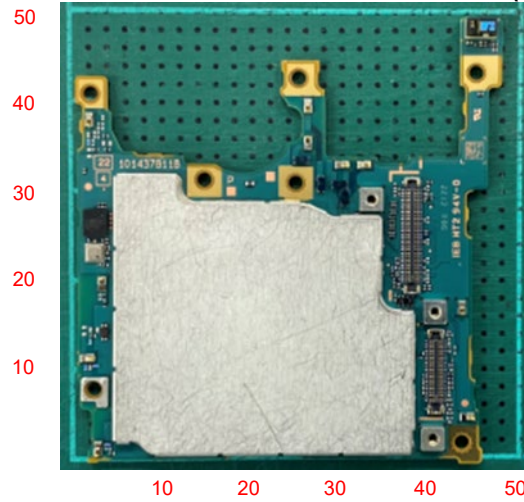

FCC ID: PY7-93060R Internal Photo

**Without Rear panel**

**Without PBA and Battery**

**Rear panel**

Scale (unit : mm)

### Internal Main-PWB Front with Shield cases(Front-side)

### Internal Main-PWB Front without Shield cases (Front-side)

**Internal Main-PWB Front (Rear-side)**

Internal Main-PWB Rear with Shield case (Rear-side)

Internal Main-PWB Rear without Shield case (Rear-side)