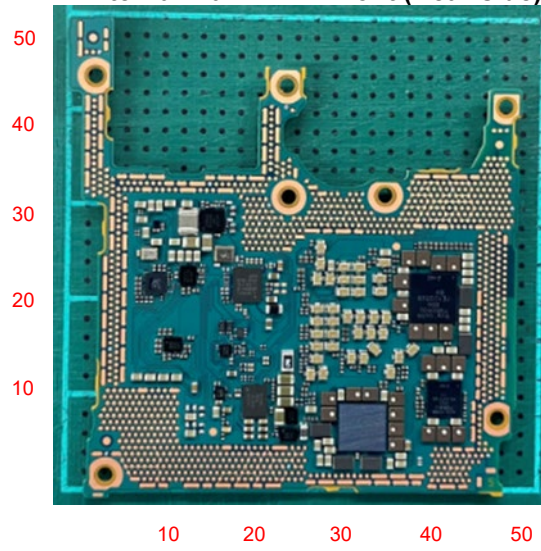

FCC ID: PY7-93060R Internal Photo

**Without Rear panel**

**Without PBA and Battery**

**Rear panel**

Scale (unit : mm)

### Internal Main-PWB Front with Shield cases(Front-side)

### Internal Main-PWB Front without Shield cases (Front-side)

**Internal Main-PWB Front (Rear-side)**

Internal Main-PWB Rear with Shield case (Rear-side)

Internal Main-PWB Rear without Shield case (Rear-side)