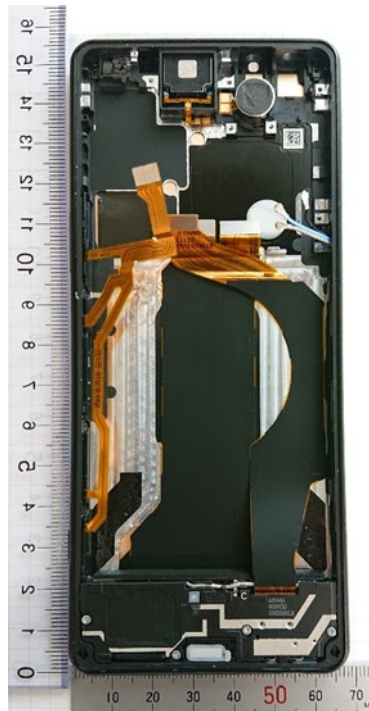

FCC ID: PY7-93060R Internal Photo

**Without Rear panel**

**Without PBA and Battery**

**Rear panel**

Scale (unit : mm)

### Internal Main-PWB Front with Shield cases(Front-side)

### Internal Main-PWB Front without Shield cases (Front-side)

**Internal Main-PWB Front (Rear-side)**

Internal Main-PWB Rear with Shield case (Rear-side)

Internal Main-PWB Rear without Shield case (Rear-side)