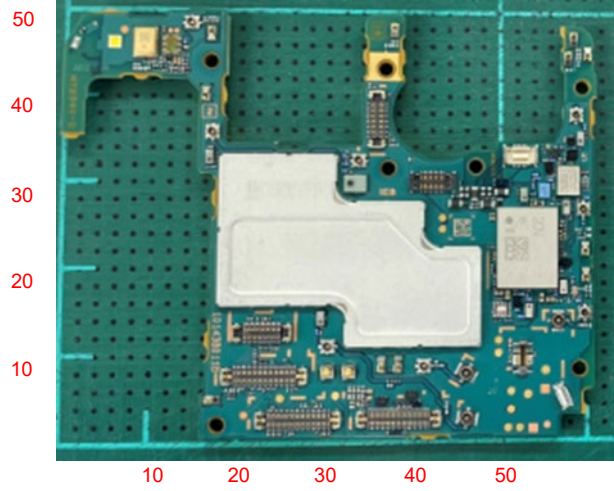

FCC ID: PY7-93060R Internal Photo

**Without Rear panel**

**Without PBA and Battery**

**Rear panel**

Scale (unit : mm)

### Internal Main-PWB Front with Shield cases(Front-side)

### Internal Main-PWB Front without Shield cases (Front-side)

**Internal Main-PWB Front (Rear-side)**

Internal Main-PWB Rear with Shield case (Rear-side)

Internal Main-PWB Rear without Shield case (Rear-side)