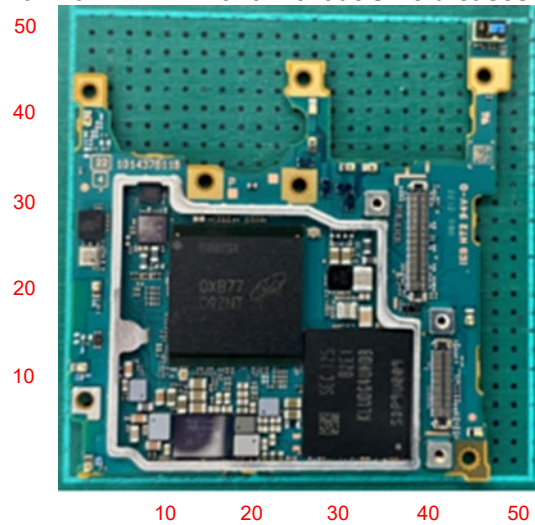

Internal Main-PWB Front (Rear-side)

Internal Main-PWB Front without Shield cases (Front-side)