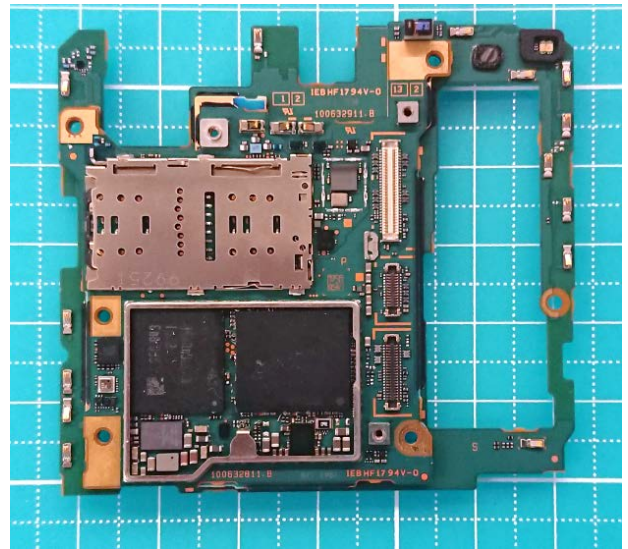

FCC ID: PY7-87261H Internal Photo

Without Rear panel

Without PBA and Battery

Rear panel

Internal Main-PWB with Shield cases (Front-side)

Internal Main-PWB without Shield cases (Front-side)

Internal Main-PWB of Rear (Front-side)

Internal Main-PWB with Shield cases (Rear-side)

Internal Main-PWB without Shield cases (Rear-side)

Internal Main-PWB of Rear (Rear-side)

Internal Sub-PWB (Front-side)

Internal Sub-PWB (Rear-side)

Battery: