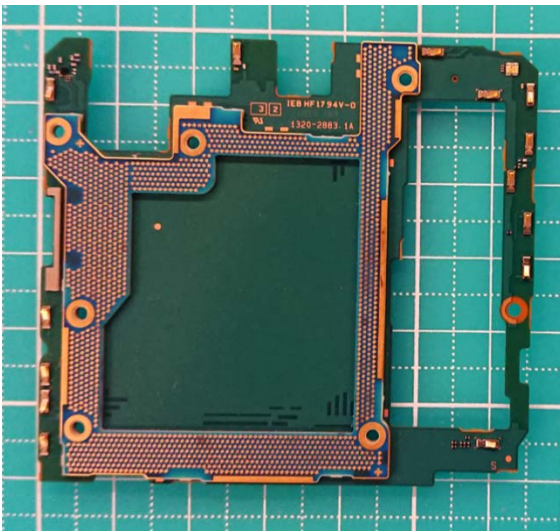

FCC ID: PY7-87261H Internal Photo

Without Rear panel

Without PBA and Battery

Rear panel

Internal Main-PWB with Shield cases (Front-side)

Internal Main-PWB without Shield cases (Front-side)

Internal Main-PWB of Rear (Front-side)

Internal Main-PWB with Shield cases (Rear-side)

Internal Main-PWB without Shield cases (Rear-side)

Internal Main-PWB of Rear (Rear-side)

Internal Sub-PWB (Front-side)

Internal Sub-PWB (Rear-side)

Battery: