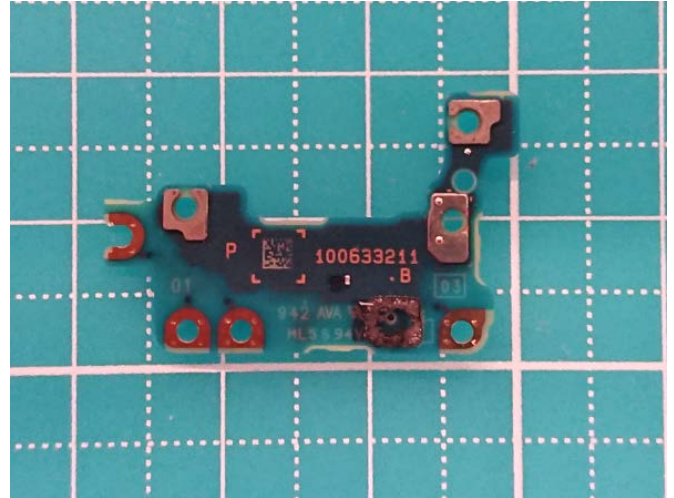

FCC ID: PY7-87261H Internal Photo

Without Rear panel

Without PBA and Battery

Rear panel

Internal Main-PWB with Shield cases (Front-side)

Internal Main-PWB without Shield cases (Front-side)

Internal Main-PWB of Rear (Front-side)

Internal Main-PWB with Shield cases (Rear-side)

Internal Main-PWB without Shield cases (Rear-side)

Internal Main-PWB of Rear (Rear-side)

Internal Sub-PWB (Front-side)

Internal Sub-PWB (Rear-side)

Battery: