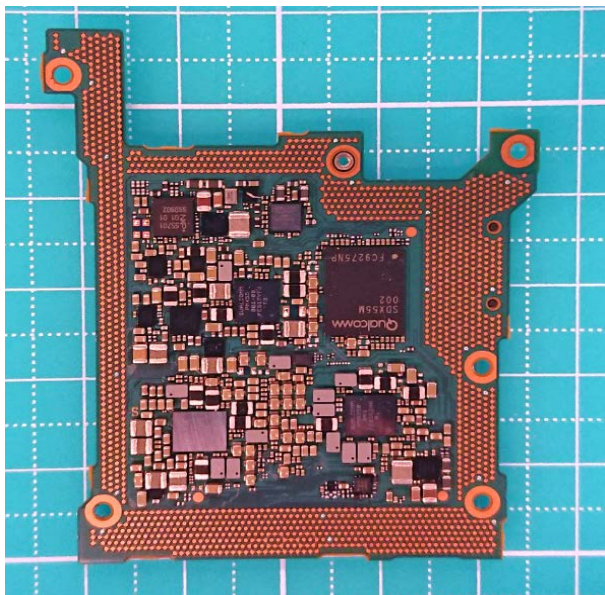

FCC ID: PY7-87261H Internal Photo

Without Rear panel

Without PBA and Battery

Rear panel

Internal Main-PWB with Shield cases (Front-side)

Internal Main-PWB without Shield cases (Front-side)

Internal Main-PWB of Rear (Front-side)

Internal Main-PWB with Shield cases (Rear-side)

Internal Main-PWB without Shield cases (Rear-side)

Internal Main-PWB of Rear (Rear-side)

Internal Sub-PWB (Front-side)

Internal Sub-PWB (Rear-side)

Battery: