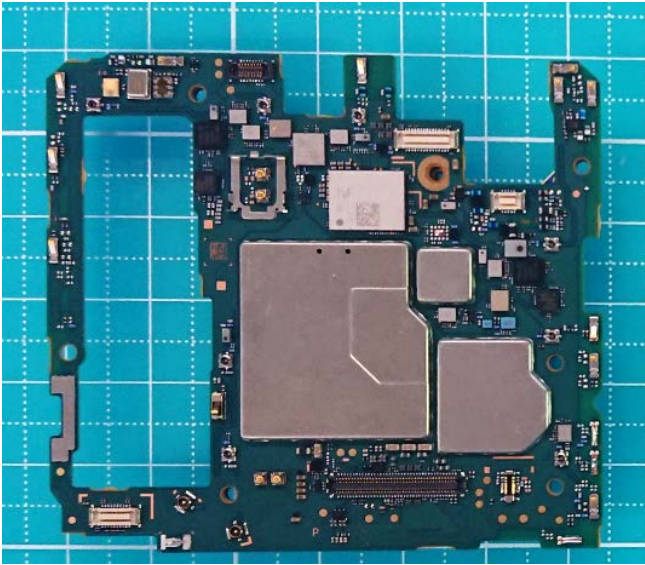

FCC ID: PY7-87261H Internal Photo

Without Rear panel

Without PBA and Battery

Rear panel

Internal Main-PWB with Shield cases (Front-side)

Internal Main-PWB without Shield cases (Front-side)

Internal Main-PWB of Rear (Front-side)

Internal Main-PWB with Shield cases (Rear-side)

Internal Main-PWB without Shield cases (Rear-side)

Internal Main-PWB of Rear (Rear-side)

Internal Sub-PWB (Front-side)

Internal Sub-PWB (Rear-side)

Battery: