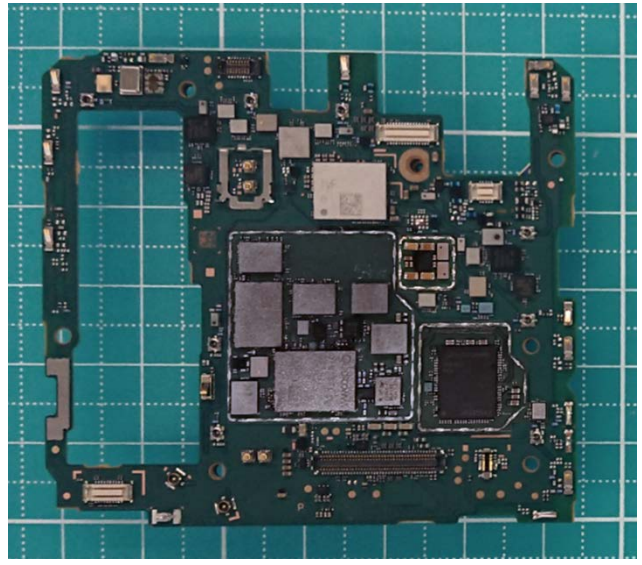

FCC ID: PY7-87261H Internal Photo

Without Rear panel

Without PBA and Battery

Rear panel

Internal Main-PWB with Shield cases (Front-side)

Internal Main-PWB without Shield cases (Front-side)

Internal Main-PWB of Rear (Front-side)

Internal Main-PWB with Shield cases (Rear-side)

Internal Main-PWB without Shield cases (Rear-side)

Internal Main-PWB of Rear (Rear-side)

Internal Sub-PWB (Front-side)

Internal Sub-PWB (Rear-side)

Battery: