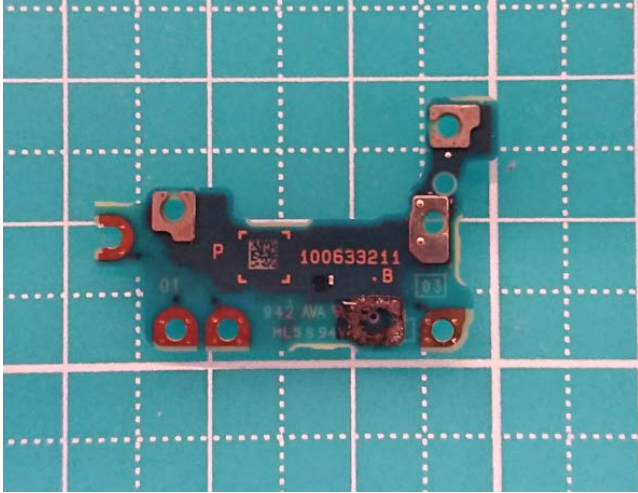

FCC ID: PY7-87261H Internal Photo

Without Rear panel

Without PBA and Battery

Rear panel

Internal Main-PWB with Shield cases (Front-side)

Internal Main-PWB without Shield cases (Front-side)

Internal Main-PWB of Rear (Front-side)

Internal Main-PWB with Shield cases (Rear-side)

Internal Main-PWB without Shield cases (Rear-side)

Internal Main-PWB of Rear (Rear-side)

Internal Sub-PWB (Front-side)

Internal Sub-PWB (Rear-side)

Battery: