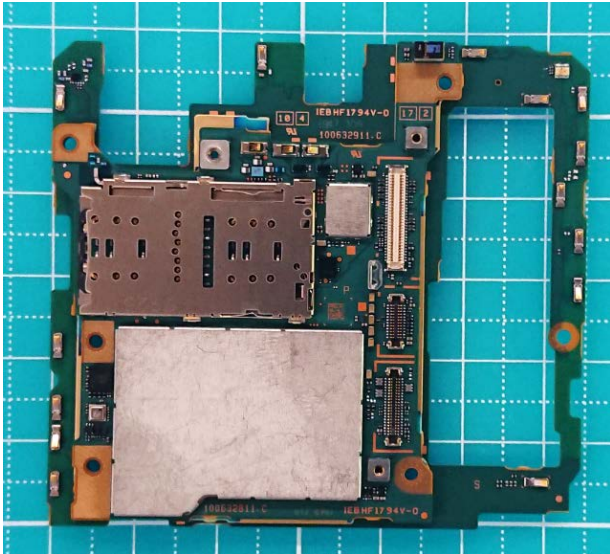

FCC ID: PY7-87261H Internal Photo

Without Rear panel

Without PBA and Battery

Rear panel

Internal Main-PWB with Shield cases (Front-side)

Internal Main-PWB without Shield cases (Front-side)

Internal Main-PWB of Rear (Front-side)

Internal Main-PWB with Shield cases (Rear-side)

Internal Main-PWB without Shield cases (Rear-side)

Internal Main-PWB of Rear (Rear-side)

Internal Sub-PWB (Front-side)

Internal Sub-PWB (Rear-side)

Battery: