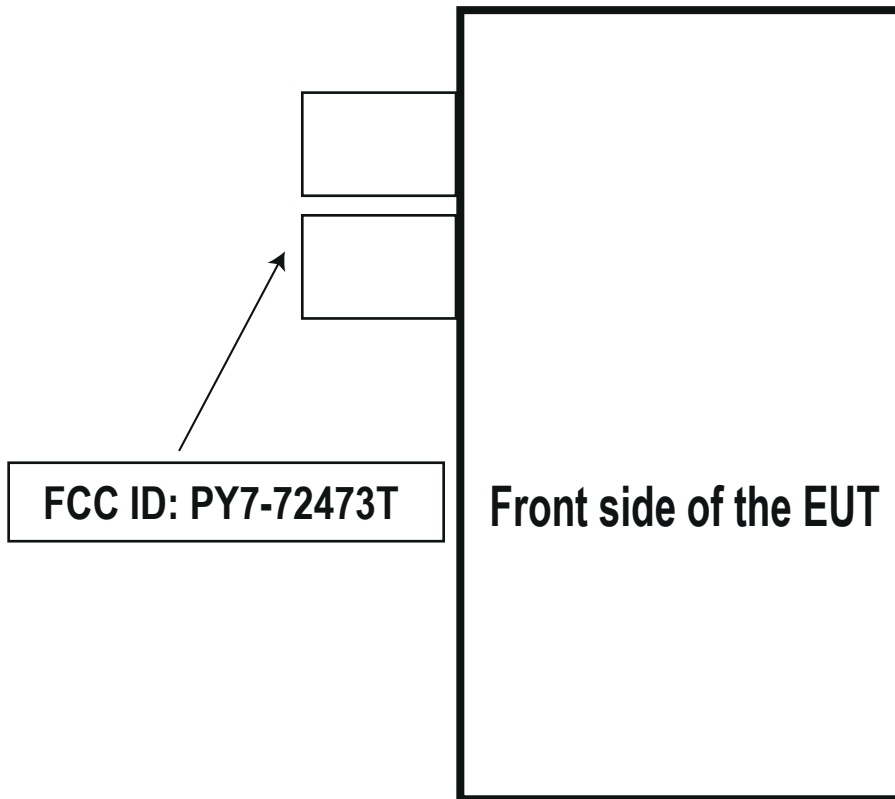

## Label and Label Location PY7-72473T

The FCC ID is not on the exterior of the device but labelling meets the conditions allowed in KDB 784748 for the label to be placed in a user accessible area:

1. The device is handheld
2. The quick start manual directs the user where to find the FCC label
3. The user does not require any special tools to access the FCC label and the label is not removable
4. The FCC ID is on the label, FCC15.19(a) statement in manual due to device size
5. The label tray which has FCC ID is stored in the same place of the SIM card tray. Pull it out to exhibit FCC ID. Please refer to startup guide for detail.