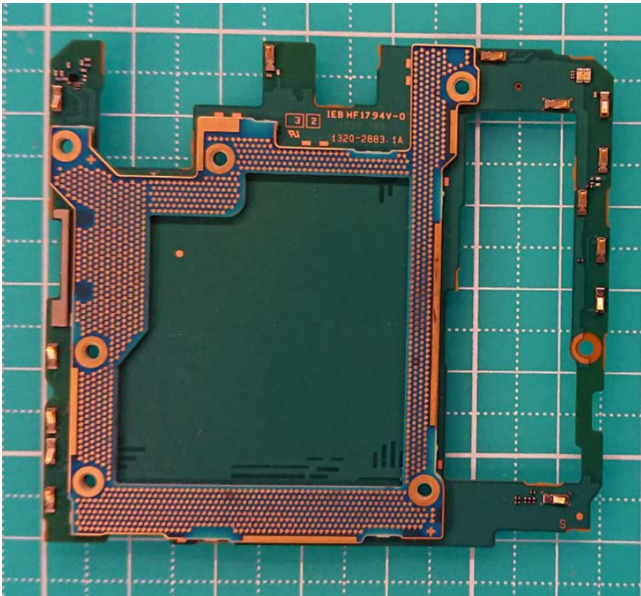

FCC ID: PY7-65375K Internal Photo

Without Rear panel

Without PBA and Battery

Rear panel

Internal Main-PWB with Shield cases (Front-side)

Internal Main-PWB without Shield cases (Front-side)

Internal Main-PWB of Rear (Front-side)

Internal Main-PWB with Shield cases (Rear-side)

Internal Main-PWB without Shield cases (Rear-side)

Internal Main-PWB of Rear (Rear-side)

Internal Sub-PWB (Front-side)

Internal Sub-PWB (Rear-side)

Battery: