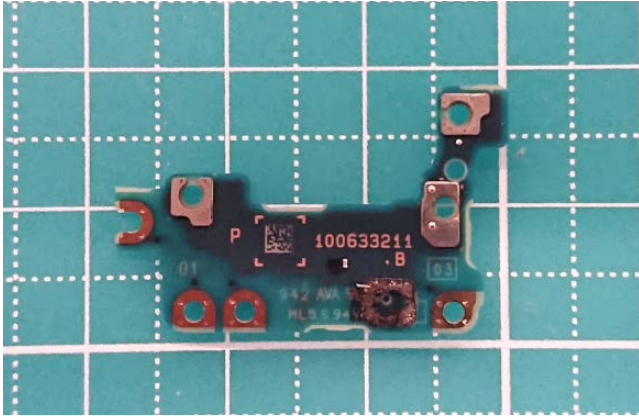

FCC ID: PY7-65375K Internal Photo

Without Rear panel

Without PBA and Battery

Rear panel

Internal Main-PWB with Shield cases (Front-side)

Internal Main-PWB without Shield cases (Front-side)

Internal Main-PWB of Rear (Front-side)

Internal Main-PWB with Shield cases (Rear-side)

Internal Main-PWB without Shield cases (Rear-side)

Internal Main-PWB of Rear (Rear-side)

Internal Sub-PWB (Front-side)

Internal Sub-PWB (Rear-side)

Battery: