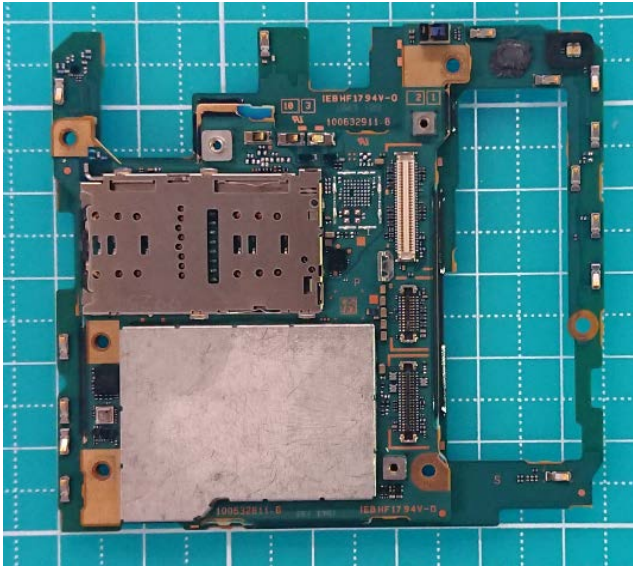

FCC ID: PY7-65375K Internal Photo

Without Rear panel

Without PBA and Battery

Rear panel

Internal Main-PWB with Shield cases (Front-side)

Internal Main-PWB without Shield cases (Front-side)

Internal Main-PWB of Rear (Front-side)

Internal Main-PWB with Shield cases (Rear-side)

Internal Main-PWB without Shield cases (Rear-side)

Internal Main-PWB of Rear (Rear-side)

Internal Sub-PWB (Front-side)

Internal Sub-PWB (Rear-side)

Battery: