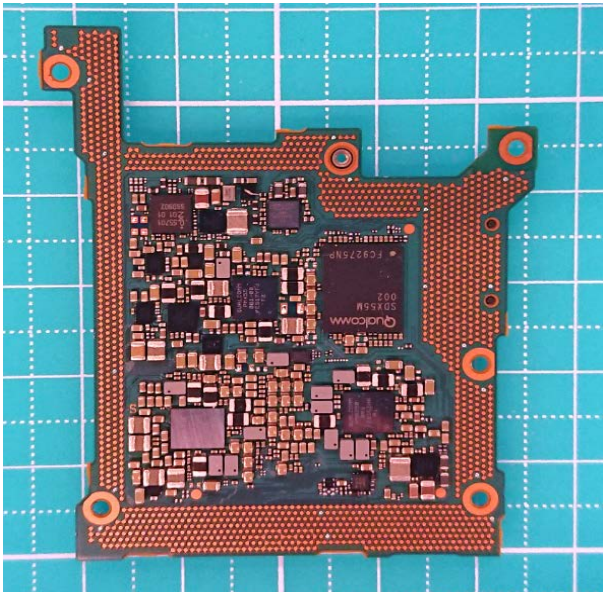

FCC ID: PY7-65375K Internal Photo

Without Rear panel

Without PBA and Battery

Rear panel

Internal Main-PWB with Shield cases (Front-side)

Internal Main-PWB without Shield cases (Front-side)

Internal Main-PWB of Rear (Front-side)

Internal Main-PWB with Shield cases (Rear-side)

Internal Main-PWB without Shield cases (Rear-side)

Internal Main-PWB of Rear (Rear-side)

Internal Sub-PWB (Front-side)

Internal Sub-PWB (Rear-side)

Battery: