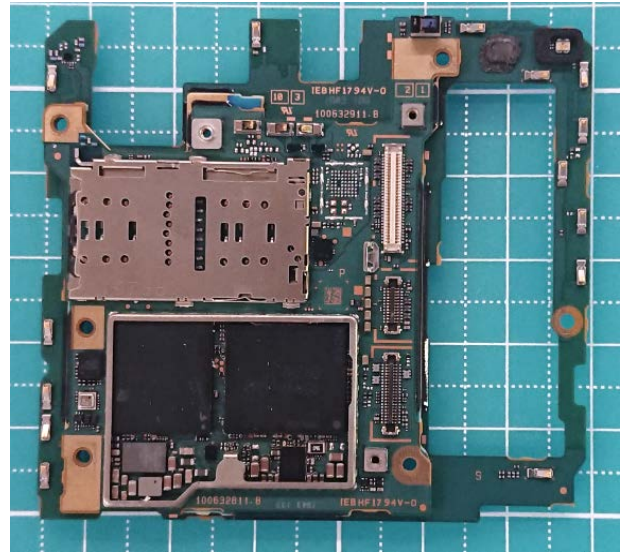

FCC ID: PY7-65375K Internal Photo

Without Rear panel

Without PBA and Battery

Rear panel

Internal Main-PWB with Shield cases (Front-side)

Internal Main-PWB without Shield cases (Front-side)

Internal Main-PWB of Rear (Front-side)

Internal Main-PWB with Shield cases (Rear-side)

Internal Main-PWB without Shield cases (Rear-side)

Internal Main-PWB of Rear (Rear-side)

Internal Sub-PWB (Front-side)

Internal Sub-PWB (Rear-side)

Battery: