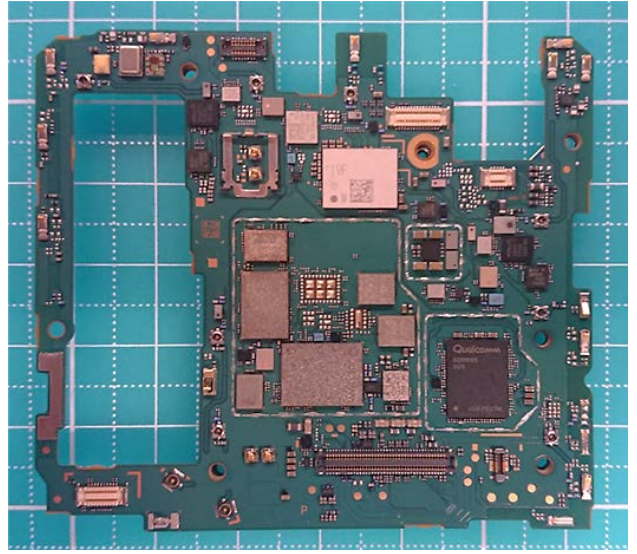

FCC ID: PY7-65375K Internal Photo

Without Rear panel

Without PBA and Battery

Rear panel

Internal Main-PWB with Shield cases (Front-side)

Internal Main-PWB without Shield cases (Front-side)

Internal Main-PWB of Rear (Front-side)

Internal Main-PWB with Shield cases (Rear-side)

Internal Main-PWB without Shield cases (Rear-side)

Internal Main-PWB of Rear (Rear-side)

Internal Sub-PWB (Front-side)

Internal Sub-PWB (Rear-side)

Battery: