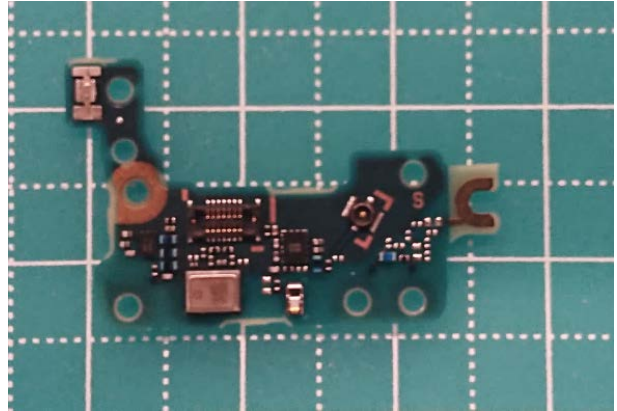

FCC ID: PY7-65375K Internal Photo

Without Rear panel

Without PBA and Battery

Rear panel

Internal Main-PWB with Shield cases (Front-side)

Internal Main-PWB without Shield cases (Front-side)

Internal Main-PWB of Rear (Front-side)

Internal Main-PWB with Shield cases (Rear-side)

Internal Main-PWB without Shield cases (Rear-side)

Internal Main-PWB of Rear (Rear-side)

Internal Sub-PWB (Front-side)

Internal Sub-PWB (Rear-side)

Battery: