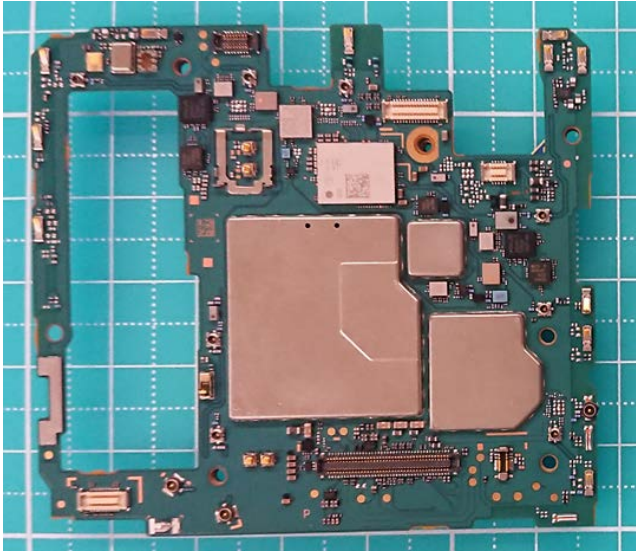

FCC ID: PY7-65375K Internal Photo

Without Rear panel

Without PBA and Battery

Rear panel

Internal Main-PWB with Shield cases (Front-side)

Internal Main-PWB without Shield cases (Front-side)

Internal Main-PWB of Rear (Front-side)

Internal Main-PWB with Shield cases (Rear-side)

Internal Main-PWB without Shield cases (Rear-side)

Internal Main-PWB of Rear (Rear-side)

Internal Sub-PWB (Front-side)

Internal Sub-PWB (Rear-side)

Battery: