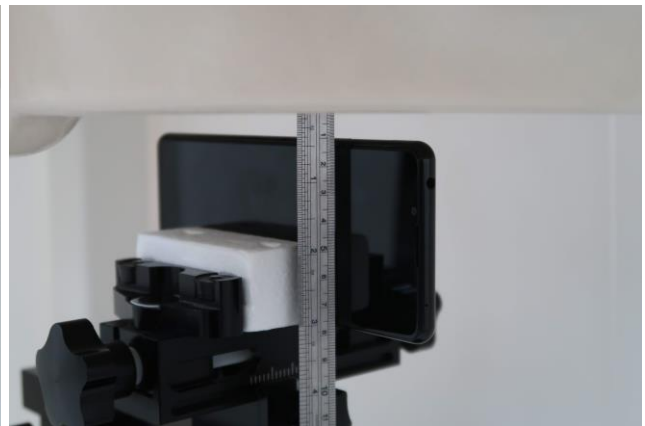

Appendix D. Antenna Location

Appendix D. SAR Test Setup Photos

Head Exposure Condition

Right Cheek at 0 mm

Right Tilted at 0 mm

Left Cheek at 0 mm

Left Tilted at 0 mm

Hotspot Exposure Condition

Front at 10 mm

Back at 10 mm

Right Side at 10 mm

Left Side at 10 mm

Top Side at 10 mm

Bottom Side at 10 mm

Body-worn Exposure Condition

Front at 10 mm

Back at 10 mm

Product Specific Exposure Condition

Front at 0 mm

Back at 0 mm

Left Side at 0 mm

Top Side at 0 mm