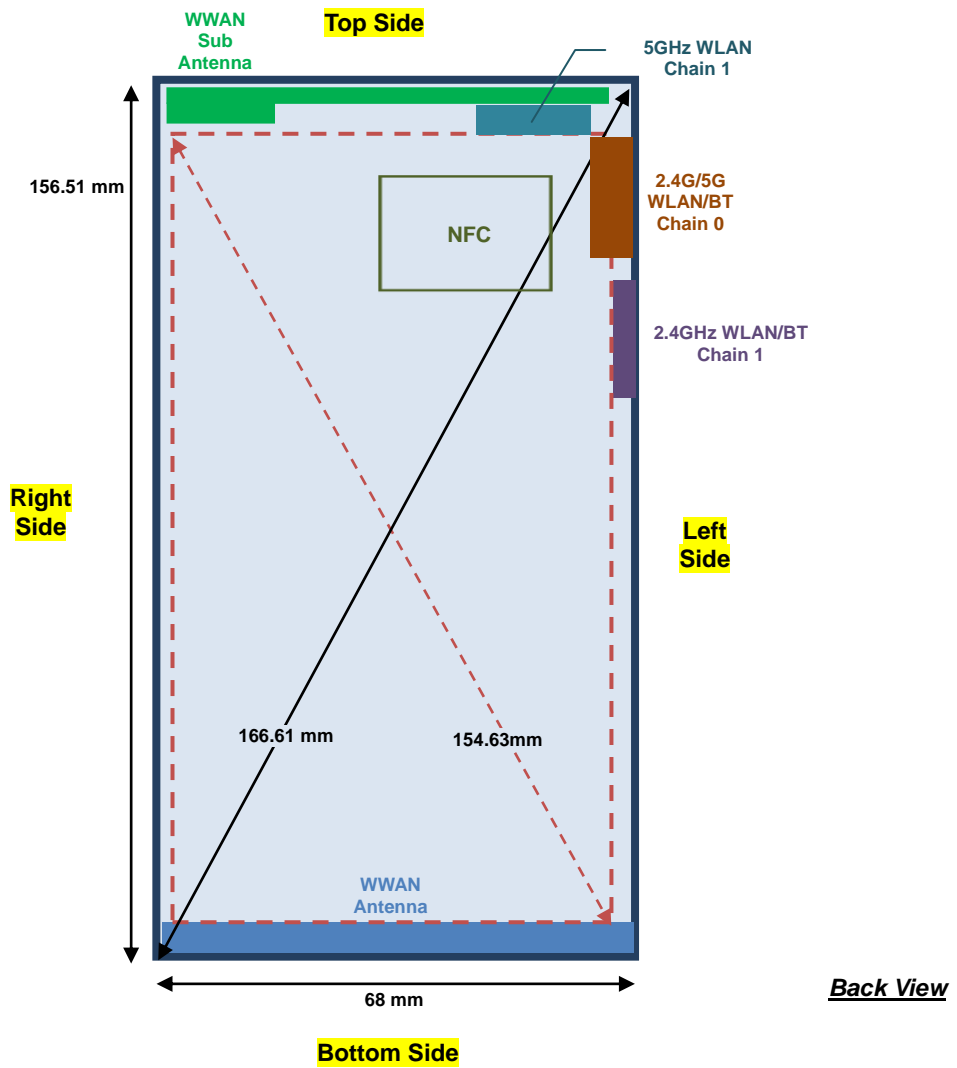

Appendix D. Antenna Location

Appendix D. SAR Test Setup Photos

Head Exposure Condition

Right Cheek at 0 mm

Right Tilted at 0 mm

Left Cheek at 0 mm

Left Tilted at 0 mm

Hotspot Exposure Condition

Front at 10 mm

Back at 10 mm

Right Side at 10 mm

Left Side at 10 mm

Top Side at 10 mm

Bottom Side at 10 mm

Body-worn Exposure Condition

Front at 10 mm

Back at 10 mm

Product Specific Exposure Condition

Front at 0 mm

Back at 0 mm

Left Side at 0 mm

Top Side at 0 mm