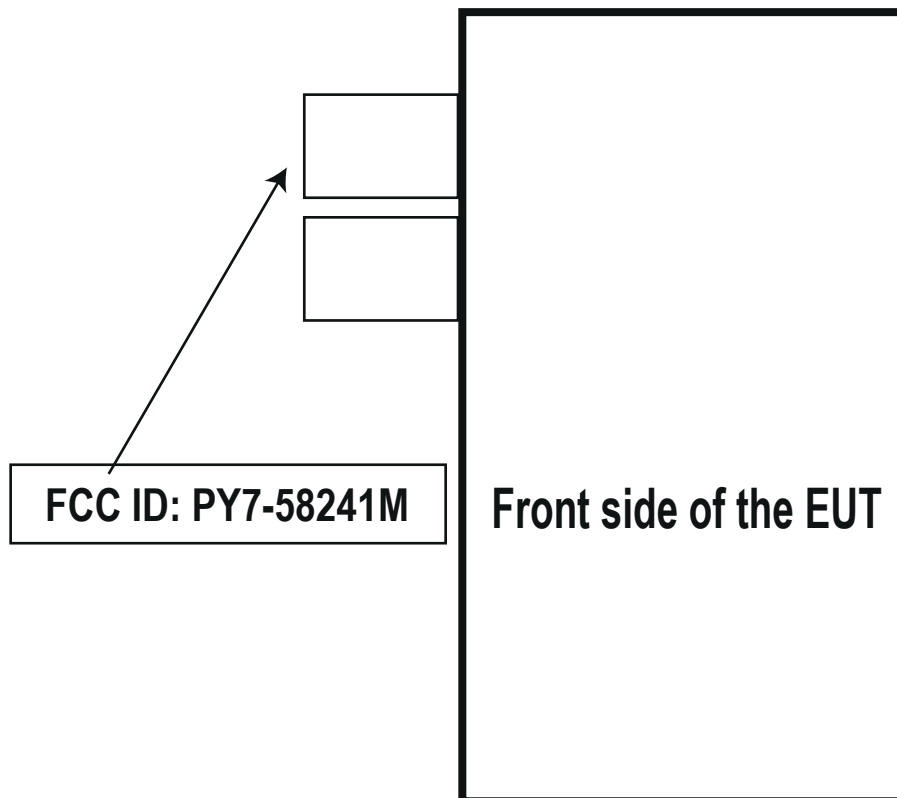

Label and Label Location PY7-58241M

The FCC ID is not on the exterior of the device but labelling meets the conditions allowed in KDB 784748 for the label to be placed in a user accessible area:

1. The device is handheld
2. The quick start manual directs the user where to find the FCC label
3. The user does not require any special tools to access the FCC label and the label is not removable
4. The FCC ID is on the label, FCC15.19(a) statement in manual due to device size
5. The label tray which has FCC ID is stored in the same place of the SIM card tray. Pull it out to exhibit FCC ID. Please refer to startup guide for detail.