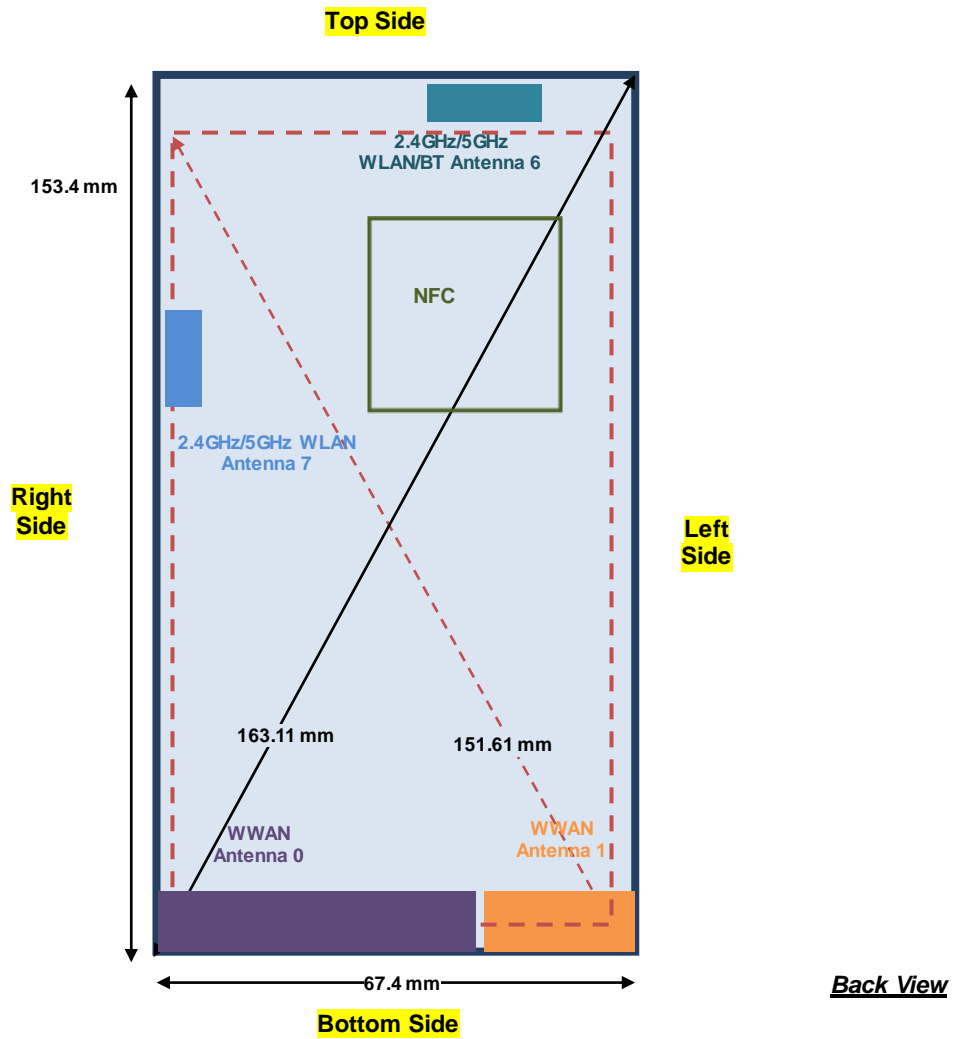

Appendix D. Antenna Location

Appendix D. SAR Test Setup Photos

Head Exposure Condition

Right Cheek, Test Separation 0 mm

Right Tilted, Test Separation 0 mm

Left Cheek, Test Separation 0 mm

Left Tilted, Test Separation 0 mm

Hotspot Exposure Condition

Front, Test Separation 10 mm

Back, Test Separation 10 mm

Left Side, Test Separation 10 mm

Right Side, Test Separation 10 mm

Bottom Side, Test Separation 10 mm

Top Side, Test Separation 10 mm

Body-worn Exposure Condition

Front, Test Separation 10 mm

Back, Test Separation 10 mm

Product Specific 10g SAR

Front, Test Separation 0 mm

Back, Test Separation 0 mm

Left Side, Test Separation 0 mm

Right Side, Test Separation 0 mm

Top Side, Test Separation 0 mm