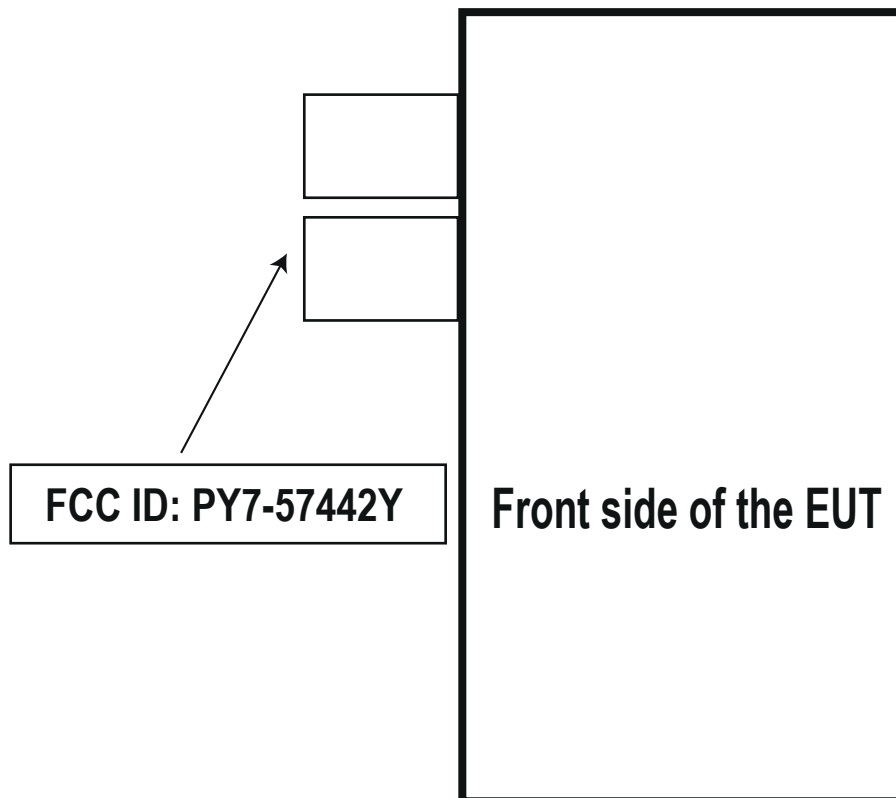

Label and Label Location PY7-57442Y

The FCC ID is not on the exterior of the device but labelling meets the conditions allowed in KDB 784748 for the label to be placed in a user accessible area:

1. The device is handheld
2. The quick start manual directs the user where to find the FCC label
3. The user does not require any special tools to access the FCC label and the label is not removable
4. The FCC ID is on the label, FCC15.19(a) statement in manual due to device size
5. The label tray which has FCC ID is stored in the same place of the SIM card tray. Pull it out to exhibit FCC ID. Please refer to startup guide for detail.