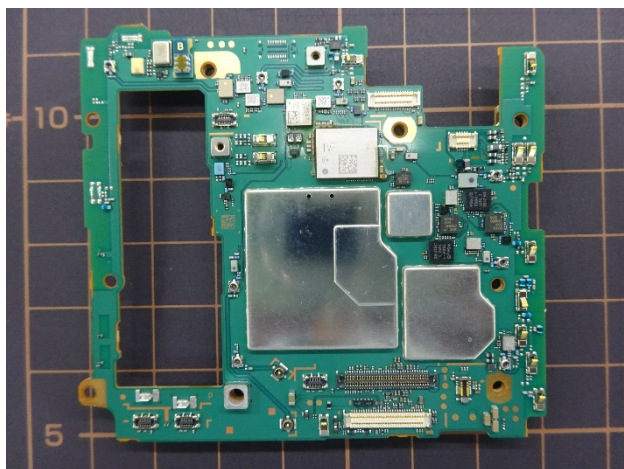

FCC ID: PY7-57441Y Internal Photo

Without Rear panel

Without PBA and Battery

Rear panel

SONY**Internal Main-PWB with Shield cases (Front-side)****Internal Main-PWB without Shield cases (Front-side)****Internal Main-PWB of Rear (Front-side)**

SONY**Internal Main-PWB with Shield cases (Rear-side)****Internal Main-PWB without Shield cases (Rear-side)****Internal Main-PWB of Rear (Rear-side)**

SONY**Internal Sub-PWB (Front-side)****Internal Sub-PWB with Shield cases (Rear-side)****Internal Sub-PWB without Shield cases (Rear-side)**