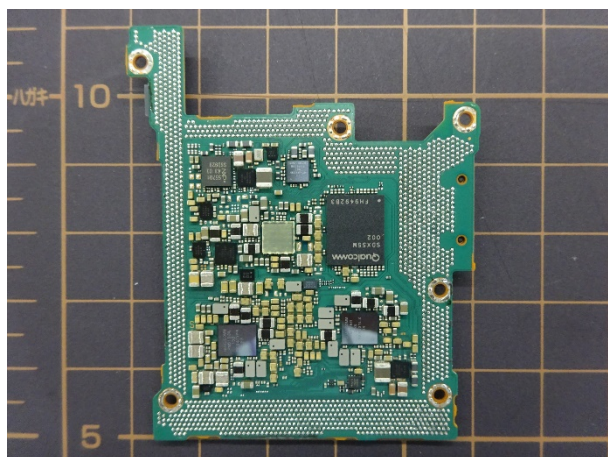

FCC ID: PY7-57441Y Internal Photo

Without Rear panel

Without PBA and Battery

Rear panel

SONY**Internal Main-PWB with Shield cases (Front-side)****Internal Main-PWB without Shield cases (Front-side)****Internal Main-PWB of Rear (Front-side)**

SONY**Internal Main-PWB with Shield cases (Rear-side)****Internal Main-PWB without Shield cases (Rear-side)****Internal Main-PWB of Rear (Rear-side)**

SONY**Internal Sub-PWB (Front-side)****Internal Sub-PWB with Shield cases (Rear-side)****Internal Sub-PWB without Shield cases (Rear-side)**