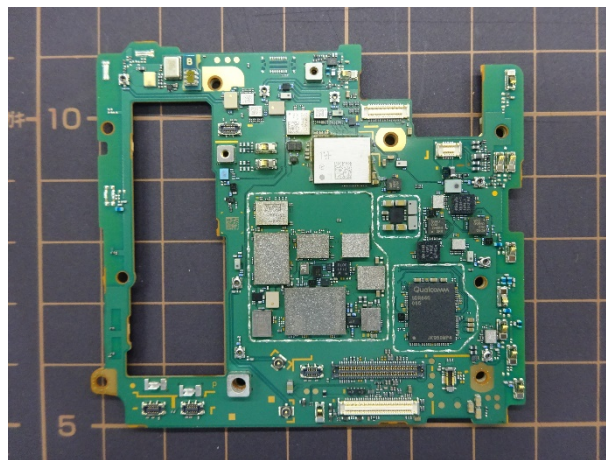

FCC ID: PY7-57441Y Internal Photo

Without Rear panel

Without PBA and Battery

Rear panel

SONY**Internal Main-PWB with Shield cases (Front-side)****Internal Main-PWB without Shield cases (Front-side)****Internal Main-PWB of Rear (Front-side)**

SONY**Internal Main-PWB with Shield cases (Rear-side)****Internal Main-PWB without Shield cases (Rear-side)****Internal Main-PWB of Rear (Rear-side)**

SONY**Internal Sub-PWB (Front-side)****Internal Sub-PWB with Shield cases (Rear-side)****Internal Sub-PWB without Shield cases (Rear-side)**