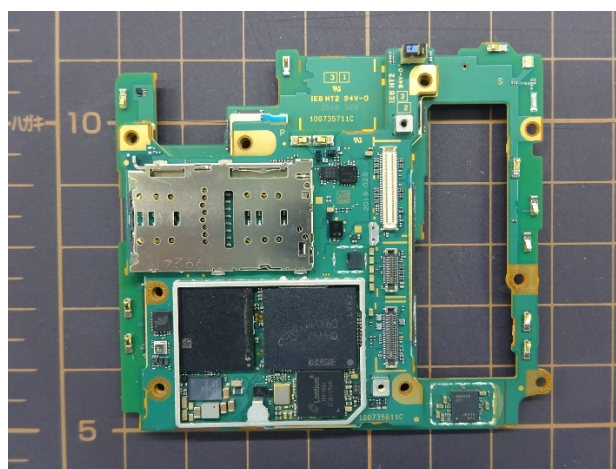

FCC ID: PY7-57441Y Internal Photo

Without Rear panel

Without PBA and Battery

Rear panel

SONY**Internal Main-PWB with Shield cases (Front-side)****Internal Main-PWB without Shield cases (Front-side)****Internal Main-PWB of Rear (Front-side)**

SONY**Internal Main-PWB with Shield cases (Rear-side)****Internal Main-PWB without Shield cases (Rear-side)****Internal Main-PWB of Rear (Rear-side)**

SONY**Internal Sub-PWB (Front-side)****Internal Sub-PWB with Shield cases (Rear-side)****Internal Sub-PWB without Shield cases (Rear-side)**