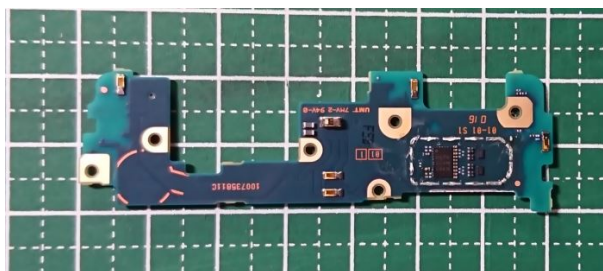

FCC ID: PY7-57441Y Internal Photo

Without Rear panel

Without PBA and Battery

Rear panel

SONY**Internal Main-PWB with Shield cases (Front-side)****Internal Main-PWB without Shield cases (Front-side)****Internal Main-PWB of Rear (Front-side)**

SONY**Internal Main-PWB with Shield cases (Rear-side)****Internal Main-PWB without Shield cases (Rear-side)****Internal Main-PWB of Rear (Rear-side)**

SONY**Internal Sub-PWB (Front-side)****Internal Sub-PWB with Shield cases (Rear-side)****Internal Sub-PWB without Shield cases (Rear-side)**