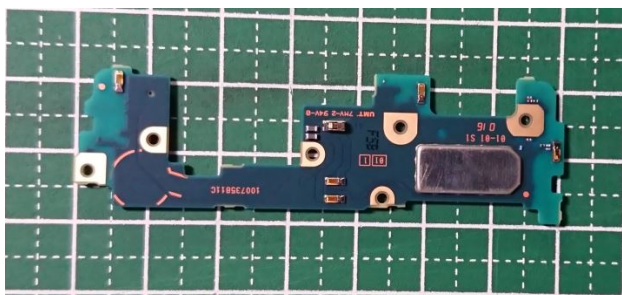

FCC ID: PY7-57441Y Internal Photo

Without Rear panel

Without PBA and Battery

Rear panel

SONY**Internal Main-PWB with Shield cases (Front-side)****Internal Main-PWB without Shield cases (Front-side)****Internal Main-PWB of Rear (Front-side)**

SONY**Internal Main-PWB with Shield cases (Rear-side)****Internal Main-PWB without Shield cases (Rear-side)****Internal Main-PWB of Rear (Rear-side)**

SONY**Internal Sub-PWB (Front-side)****Internal Sub-PWB with Shield cases (Rear-side)****Internal Sub-PWB without Shield cases (Rear-side)**