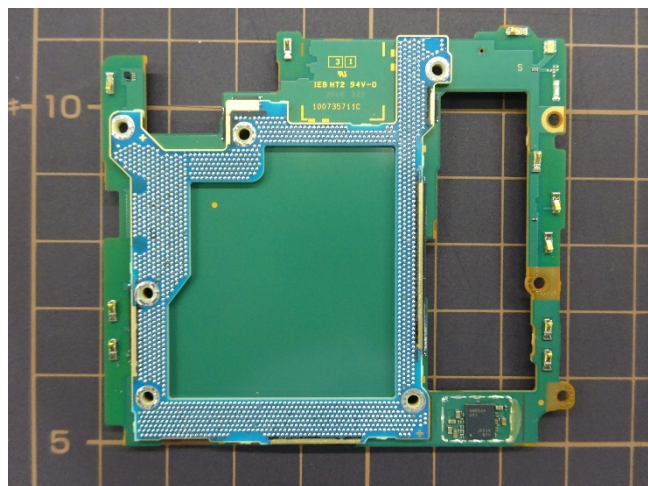

FCC ID: PY7-57441Y Internal Photo

Without Rear panel

Without PBA and Battery

Rear panel

SONY**Internal Main-PWB with Shield cases (Front-side)****Internal Main-PWB without Shield cases (Front-side)****Internal Main-PWB of Rear (Front-side)**

SONY**Internal Main-PWB with Shield cases (Rear-side)****Internal Main-PWB without Shield cases (Rear-side)****Internal Main-PWB of Rear (Rear-side)**

SONY**Internal Sub-PWB (Front-side)****Internal Sub-PWB with Shield cases (Rear-side)****Internal Sub-PWB without Shield cases (Rear-side)**