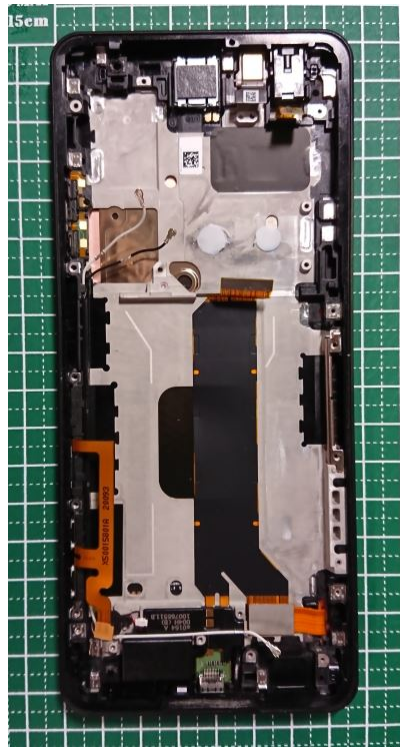

FCC ID: PY7-57441Y Internal Photo

Without Rear panel

Without PBA and Battery

Rear panel

SONY**Internal Main-PWB with Shield cases (Front-side)****Internal Main-PWB without Shield cases (Front-side)****Internal Main-PWB of Rear (Front-side)**

SONY**Internal Main-PWB with Shield cases (Rear-side)****Internal Main-PWB without Shield cases (Rear-side)****Internal Main-PWB of Rear (Rear-side)**

SONY**Internal Sub-PWB (Front-side)****Internal Sub-PWB with Shield cases (Rear-side)****Internal Sub-PWB without Shield cases (Rear-side)**