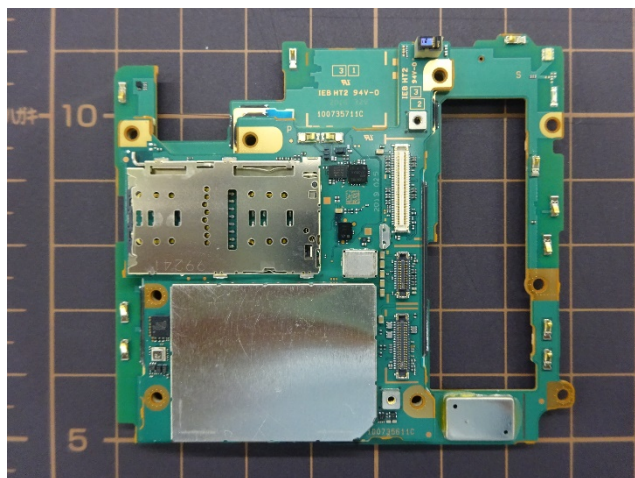

FCC ID: PY7-57441Y Internal Photo

Without Rear panel

Without PBA and Battery

Rear panel

SONY**Internal Main-PWB with Shield cases (Front-side)****Internal Main-PWB without Shield cases (Front-side)****Internal Main-PWB of Rear (Front-side)**

SONY**Internal Main-PWB with Shield cases (Rear-side)****Internal Main-PWB without Shield cases (Rear-side)****Internal Main-PWB of Rear (Rear-side)**

SONY**Internal Sub-PWB (Front-side)****Internal Sub-PWB with Shield cases (Rear-side)****Internal Sub-PWB without Shield cases (Rear-side)**