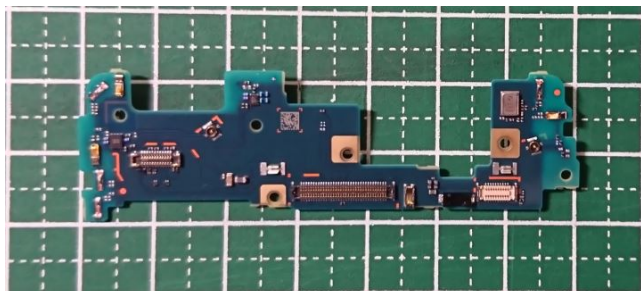

FCC ID: PY7-57441Y Internal Photo

Without Rear panel

Without PBA and Battery

Rear panel

SONY**Internal Main-PWB with Shield cases (Front-side)****Internal Main-PWB without Shield cases (Front-side)****Internal Main-PWB of Rear (Front-side)**

SONY**Internal Main-PWB with Shield cases (Rear-side)****Internal Main-PWB without Shield cases (Rear-side)****Internal Main-PWB of Rear (Rear-side)**

SONY**Internal Sub-PWB (Front-side)****Internal Sub-PWB with Shield cases (Rear-side)****Internal Sub-PWB without Shield cases (Rear-side)**