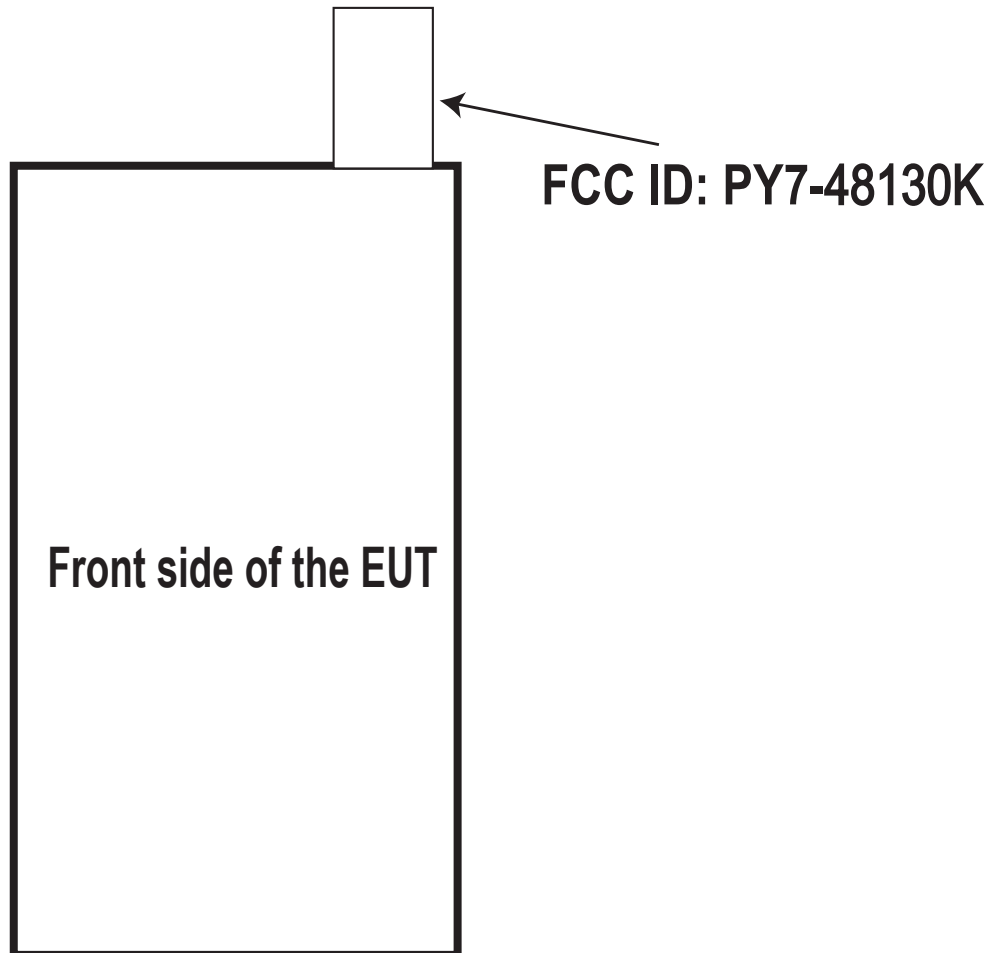

Label and Label Location

PY7-48130K

The FCC ID is not on the exterior of the device but labelling meets the conditions allowed in KDB 784748 for the label to be placed in a user accessible area:

1. The device is handheld
2. The user manual directs the user where to find the FCC label
3. The user does not require any special tools to access the FCC label and the label is not removable
4. The FCC ID is on the label, FCC15.19(a) statement in manual due to device size.
5. The label tray which has FCC ID is stored in the same place of the SIM card tray, pull it out to exhibit FCC ID.