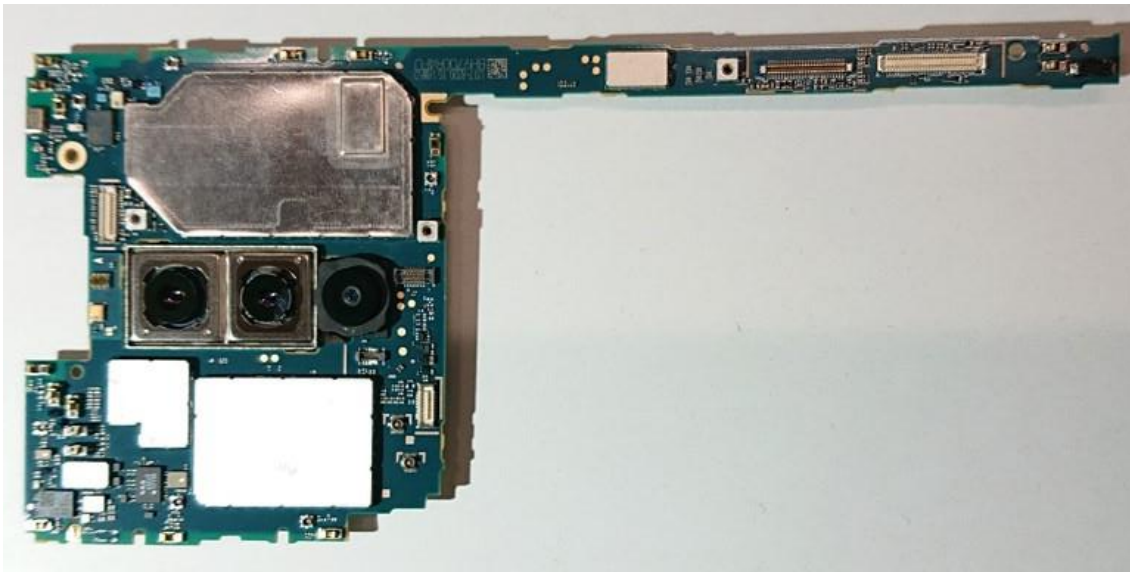

FCC ID: PY7-48130K Internal Photo

**Without Rear panel**

**Without PBA and Battery**

**Rear panel**

## Internal PWB with Shield cases (Front-side)

## Internal PWB without Shield cases (Front-side)

**Internal PWB with Shield cases (Rear-side)**

**Internal PWB without Shield cases (Rear-side)**

**Note:**

The location of each antenna is described in the document for antenna specification.

USB-FPC (Front-side)

USB-FPC (Rear-side)

Battery: