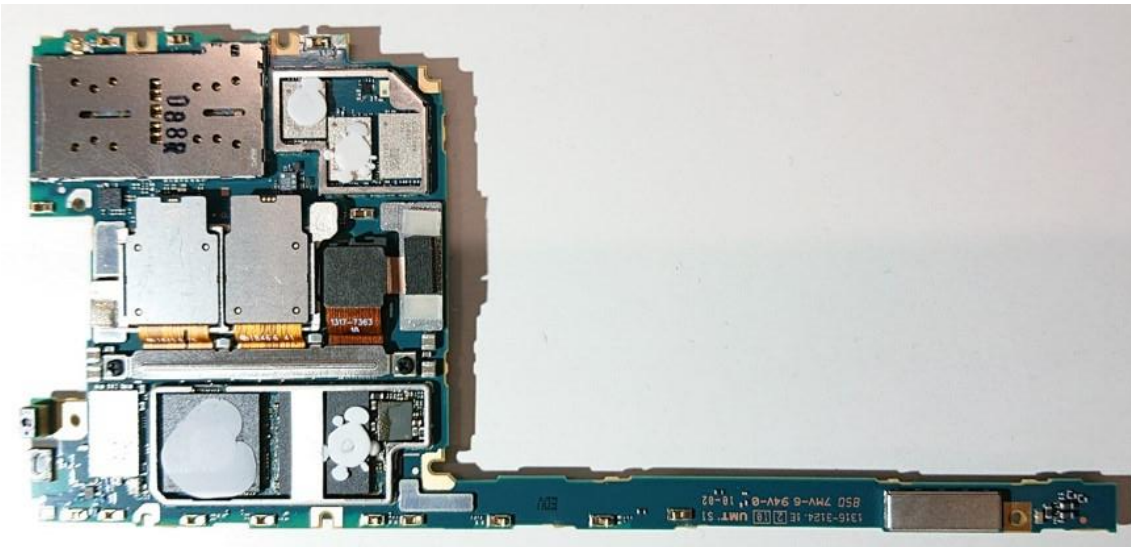

Internal PWB without Shield cases (Front-side)