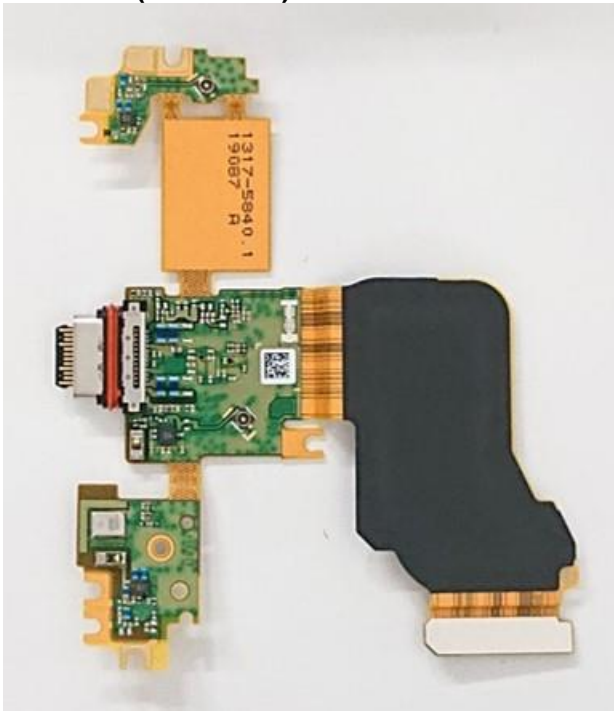

FCC ID: PY7-48130K Internal Photo

**Without Rear panel**

**Without PBA and Battery**

**Rear panel**

## Internal PWB with Shield cases (Front-side)

## Internal PWB without Shield cases (Front-side)

**Internal PWB with Shield cases (Rear-side)**

**Internal PWB without Shield cases (Rear-side)**

**Note:**

The location of each antenna is described in the document for antenna specification.

USB-FPC (Front-side)

USB-FPC (Rear-side)

Battery: