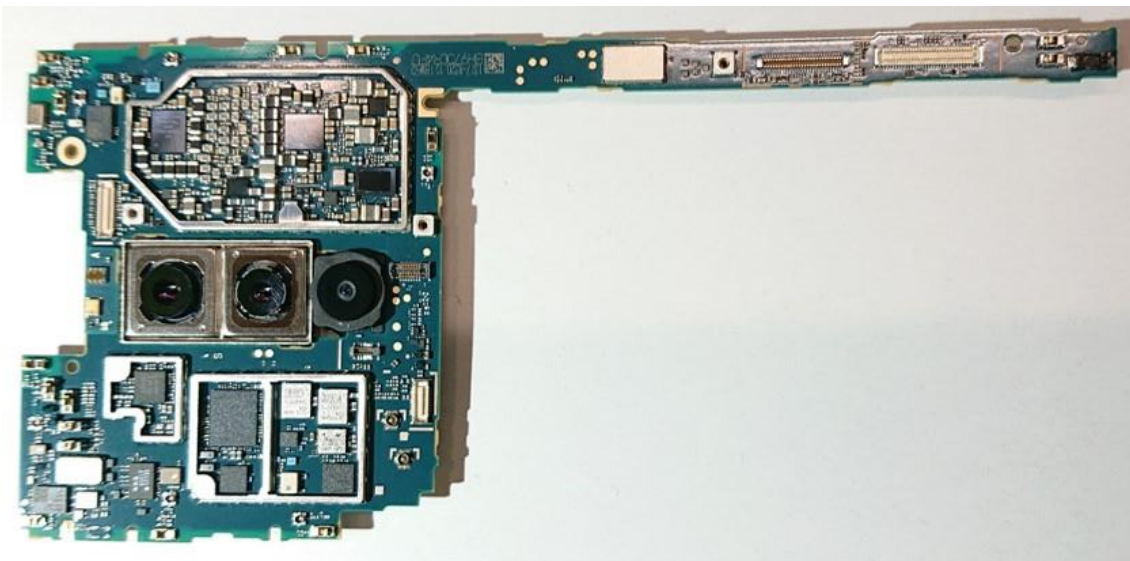

FCC ID: PY7-48130K Internal Photo

**Without Rear panel**

**Without PBA and Battery**

**Rear panel**

## Internal PWB with Shield cases (Front-side)

## Internal PWB without Shield cases (Front-side)

**Internal PWB with Shield cases (Rear-side)**

**Internal PWB without Shield cases (Rear-side)**

**Note:**

The location of each antenna is described in the document for antenna specification.

USB-FPC (Front-side)

USB-FPC (Rear-side)

Battery: