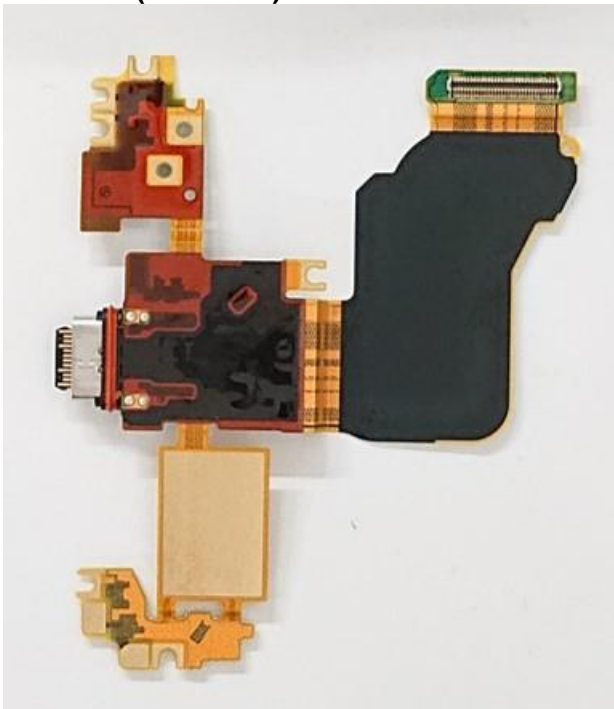

FCC ID: PY7-48130K Internal Photo

**Without Rear panel**

**Without PBA and Battery**

**Rear panel**

## Internal PWB with Shield cases (Front-side)

## Internal PWB without Shield cases (Front-side)

**Internal PWB with Shield cases (Rear-side)**

**Internal PWB without Shield cases (Rear-side)**

**Note:**

The location of each antenna is described in the document for antenna specification.

USB-FPC (Front-side)

USB-FPC (Rear-side)

Battery: