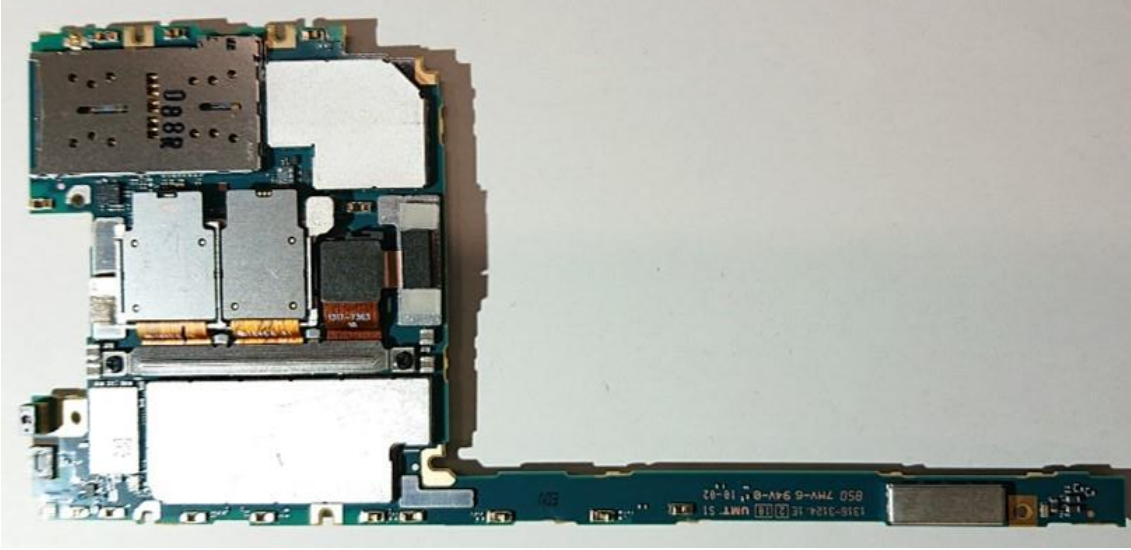

FCC ID: PY7-48130K Internal Photo

**Without Rear panel**

**Without PBA and Battery**

**Rear panel**

## Internal PWB with Shield cases (Front-side)

USB-FPC (Front-side)

USB-FPC (Rear-side)

Battery: