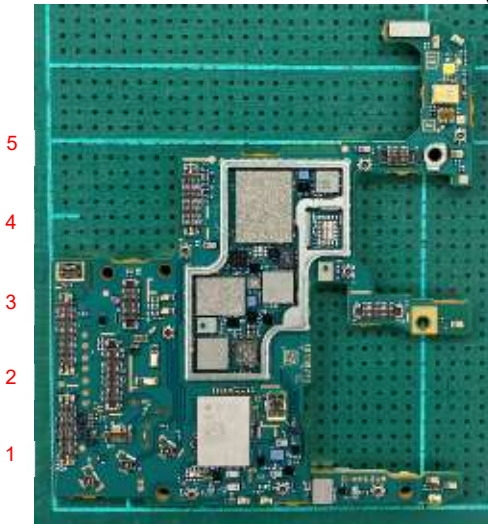

FCC ID: PY7-24116L Internal Photo

Without Rear panel

Without PBA and Battery

Rear panel

Scale (unit : cm)

Internal Main-PWB Front with Shield cases(Front-side)

Internal Main-PWB Front without Shield cases (Front-side)

Internal Main-PWB Front (Rear-side)

Internal Main-PWB Rear with Shield case (Rear-side)

Internal Main-PWB Rear without Shield case (Rear-side)

Internal Main-PWB Rear with Shield case (Front-side)

Internal Main-PWB Rear without Shield case (Front-side)

Internal Sub-PWB (Front-side)

Internal Sub-PBA (Rear-side)

Battery: