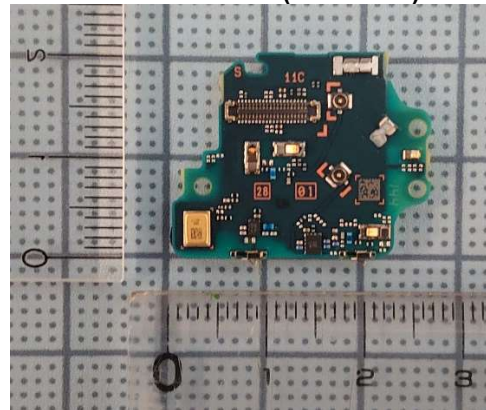

FCC ID: PY7-24116L Internal Photo

Without Rear panel

Without PBA and Battery

Rear panel

Scale (unit : cm)

Internal Main-PWB Front with Shield cases(Front-side)

Internal Main-PWB Front without Shield cases (Front-side)

Internal Main-PWB Front (Rear-side)

Internal Main-PWB Rear with Shield case (Rear-side)

Internal Main-PWB Rear without Shield case (Rear-side)

Internal Main-PWB Rear with Shield case (Front-side)

Internal Main-PWB Rear without Shield case (Front-side)

Internal Sub-PWB (Front-side)

Internal Sub-PBA (Rear-side)

Battery: