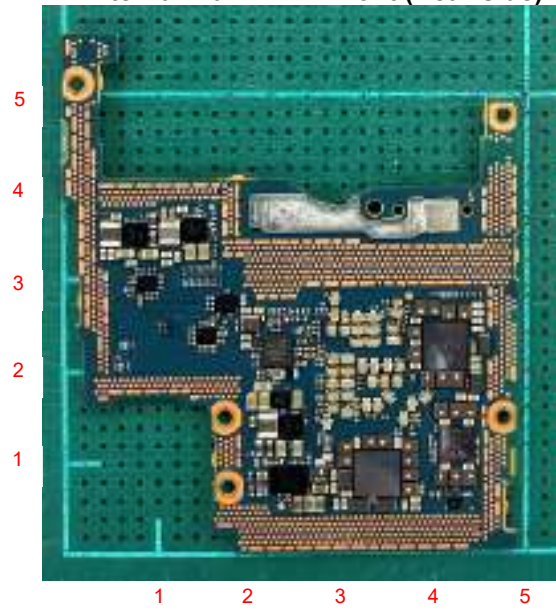

FCC ID: PY7-24116L Internal Photo

Without Rear panel

Without PBA and Battery

Rear panel

Scale (unit : cm)

Internal Main-PWB Front with Shield cases(Front-side)

Internal Main-PWB Front without Shield cases (Front-side)

Internal Main-PWB Front (Rear-side)

Internal Main-PWB Rear with Shield case (Rear-side)

Internal Main-PWB Rear without Shield case (Rear-side)

Internal Main-PWB Rear with Shield case (Front-side)

Internal Main-PWB Rear without Shield case (Front-side)

Internal Sub-PWB (Front-side)

Internal Sub-PBA (Rear-side)

Battery: