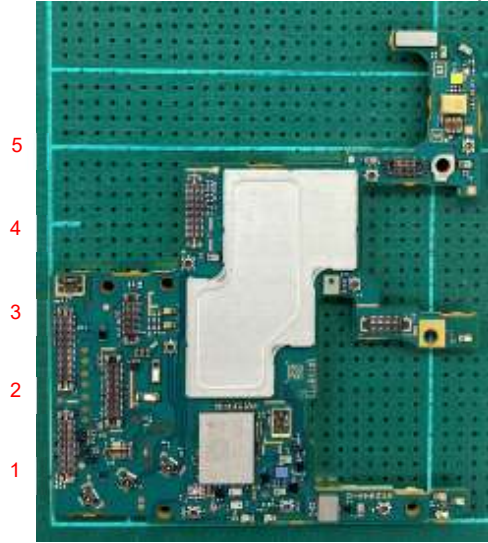

FCC ID: PY7-24116L Internal Photo

Without Rear panel

Without PBA and Battery

Rear panel

Scale (unit : cm)

Internal Main-PWB Front with Shield cases(Front-side)

Internal Main-PWB Front without Shield cases (Front-side)

Internal Main-PWB Front (Rear-side)

Internal Main-PWB Rear with Shield case (Rear-side)

Internal Main-PWB Rear without Shield case (Rear-side)

Internal Main-PWB Rear with Shield case (Front-side)

Internal Main-PWB Rear without Shield case (Front-side)

Internal Sub-PWB (Front-side)

Internal Sub-PBA (Rear-side)

Battery: