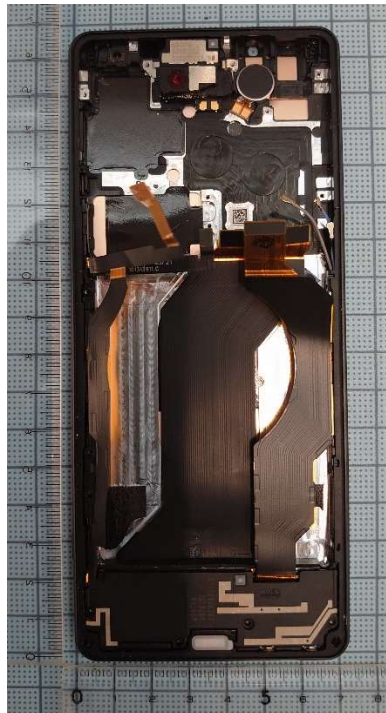

FCC ID: PY7-24116L Internal Photo

Without Rear panel

Without PBA and Battery

Rear panel

Scale (unit : cm)

Internal Main-PWB Front with Shield cases(Front-side)

Internal Main-PWB Front without Shield cases (Front-side)

Internal Main-PWB Front (Rear-side)

Internal Main-PWB Rear with Shield case (Rear-side)

Internal Main-PWB Rear without Shield case (Rear-side)

Internal Main-PWB Rear with Shield case (Front-side)

Internal Main-PWB Rear without Shield case (Front-side)

Internal Sub-PWB (Front-side)

Internal Sub-PBA (Rear-side)

Battery: