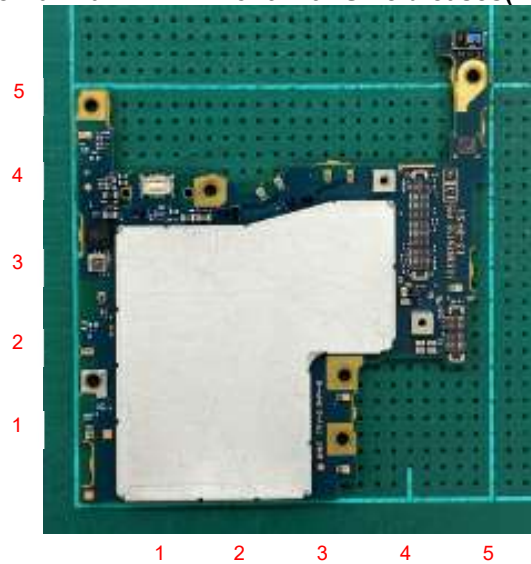

FCC ID: PY7-24116L Internal Photo

Without Rear panel

Without PBA and Battery

Rear panel

Scale (unit : cm)

Internal Main-PWB Front with Shield cases(Front-side)

Internal Main-PWB Front without Shield cases (Front-side)

Internal Main-PWB Front (Rear-side)

Internal Main-PWB Rear with Shield case (Rear-side)

Internal Main-PWB Rear without Shield case (Rear-side)

Internal Main-PWB Rear with Shield case (Front-side)

Internal Main-PWB Rear without Shield case (Front-side)