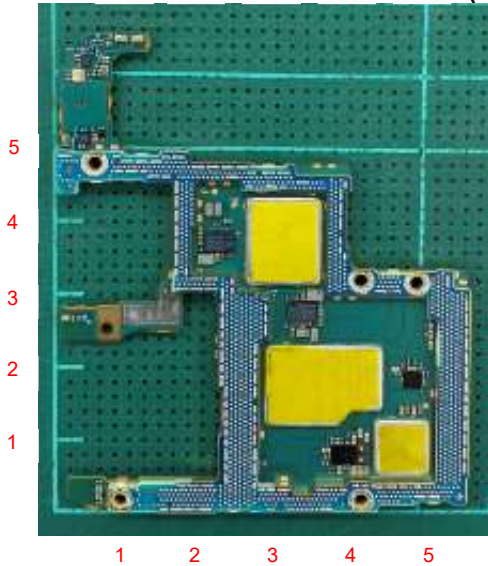

FCC ID: PY7-24116L Internal Photo

Without Rear panel

Without PBA and Battery

Rear panel

Scale (unit : cm)

Internal Main-PWB Front with Shield cases(Front-side)

Internal Main-PWB Front without Shield cases (Front-side)

Internal Main-PWB Front (Rear-side)

Internal Main-PWB Rear with Shield case (Rear-side)

Internal Main-PWB Rear without Shield case (Rear-side)

Internal Main-PWB Rear with Shield case (Front-side)

Internal Main-PWB Rear without Shield case (Front-side)

Internal Sub-PWB (Front-side)

Internal Sub-PBA (Rear-side)

Battery: