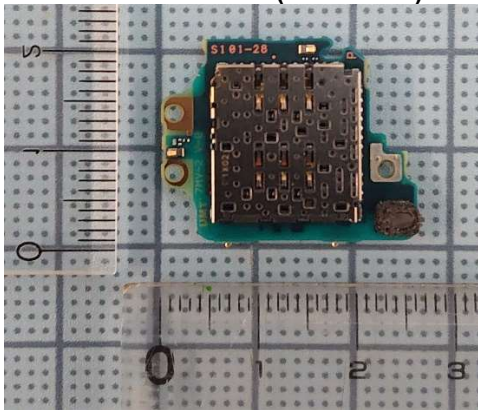

FCC ID: PY7-24116L Internal Photo

Without Rear panel

Without PBA and Battery

Rear panel

Scale (unit : cm)

Internal Main-PWB Front with Shield cases(Front-side)

Internal Main-PWB Front without Shield cases (Front-side)

Internal Main-PWB Front (Rear-side)

Internal Main-PWB Rear with Shield case (Rear-side)

Internal Main-PWB Rear without Shield case (Rear-side)

Internal Main-PWB Rear with Shield case (Front-side)

Internal Main-PWB Rear without Shield case (Front-side)

Internal Sub-PWB (Front-side)

Internal Sub-PBA (Rear-side)

Battery: