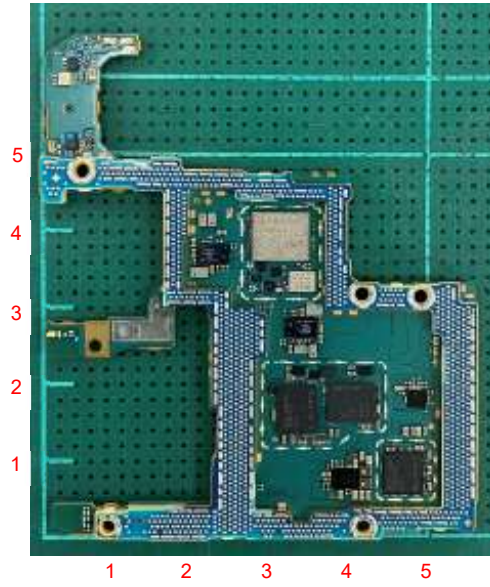

FCC ID: PY7-24116L Internal Photo

Without Rear panel

Without PBA and Battery

Rear panel

Scale (unit : cm)

Internal Main-PWB Front with Shield cases(Front-side)

Internal Main-PWB Front without Shield cases (Front-side)

Internal Main-PWB Front (Rear-side)

Internal Main-PWB Rear with Shield case (Rear-side)

Internal Main-PWB Rear without Shield case (Rear-side)

Internal Main-PWB Rear with Shield case (Front-side)

Internal Main-PWB Rear without Shield case (Front-side)

Internal Sub-PWB (Front-side)

Internal Sub-PBA (Rear-side)

Battery: