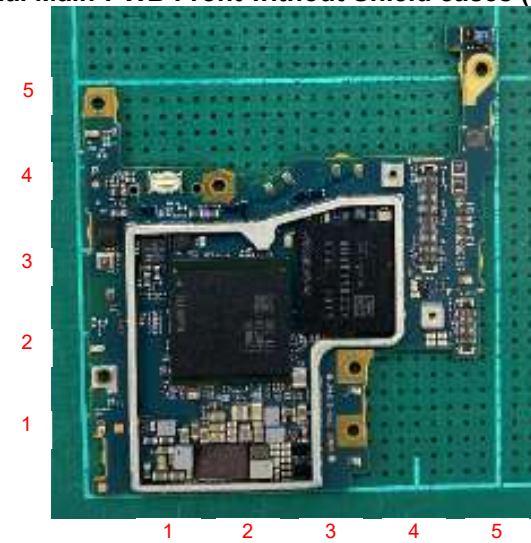

FCC ID: PY7-24116L Internal Photo

Without Rear panel

Without PBA and Battery

Rear panel

Scale (unit : cm)

Internal Main-PWB Front with Shield cases(Front-side)

Internal Main-PWB Front without Shield cases (Front-side)

Internal Main-PWB Front (Rear-side)

Internal Main-PWB Rear with Shield case (Rear-side)

Internal Main-PWB Rear without Shield case (Rear-side)

Internal Main-PWB Rear with Shield case (Front-side)

Internal Main-PWB Rear without Shield case (Front-side)

Internal Sub-PWB (Front-side)

Internal Sub-PBA (Rear-side)

Battery: