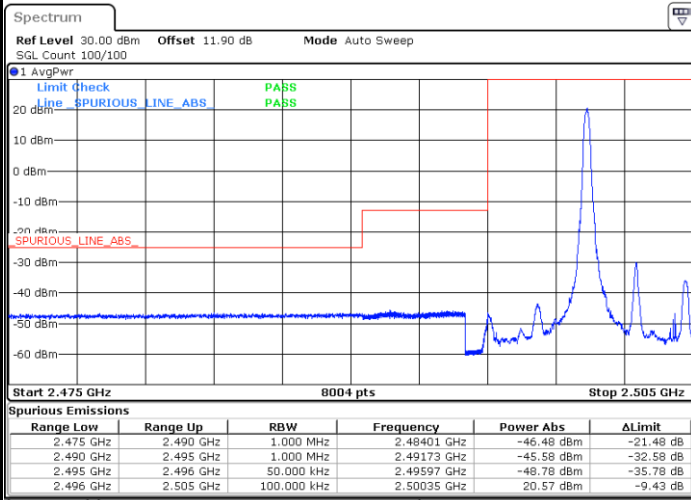

Lowest Band Edge / 1 RB

Date: 25 AUG 2017 16:58:34

Highest Band Edge / 1 RB

Date: 25 AUG 2017 17:08:04

Lowest Band Edge / Full RB

Date: 25 AUG 2017 17:00:52

Highest Band Edge / Full RB

Date: 25 AUG 2017 18:56:33

LTE Band 7 / 5MHz / 16QAM

Lowest Band Edge / 1 RB

Date: 25 AUG 2017 16:59:43

Highest Band Edge / 1 RB

Date: 25 AUG 2017 17:09:13

Lowest Band Edge / Full RB

Date: 25 AUG 2017 17:02:02

Highest Band Edge / Full RB

Date: 25 AUG 2017 18:57:42

LTE Band 7 / 5MHz / 64QAM

Lowest Band Edge / 1RB

Date: 5.OCT.2017 15:44:48

Highest Band Edge / 1 RB

Date: 5.OCT.2017 15:49:33

Lowest Band Edge / Full RB

Date: 5.OCT.2017 15:45:57

Highest Band Edge / Full RB

Date: 5.OCT.2017 15:50:42

LTE Band 7 / 10MHz / QPSK

Lowest Band Edge / 1 RB

Date: 25 AUG 2017 19:01:18

Highest Band Edge / 1 RB

Date: 25 AUG 2017 19:10:47

Lowest Band Edge / Full RB