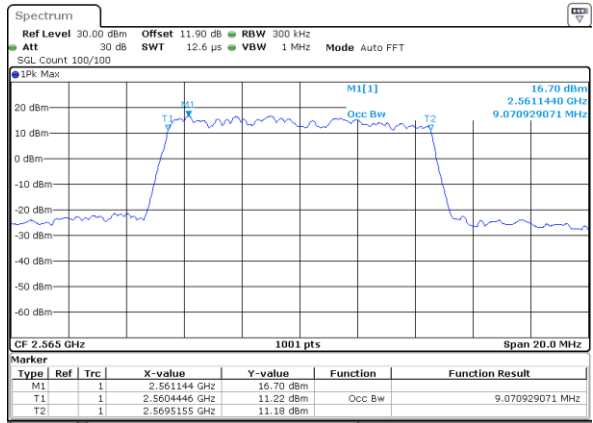

Highest Channel / 20MHz / QPSK

Date: 25 AUG 2017 19:42:16

Highest Channel / 20MHz / 16QAM

Date: 25 AUG 2017 19:42:26

LTE Band 7

Lowest Channel / 5MHz / 64QAM

Date: 5.OCT.2017 15:43:29

Lowest Channel / 10MHz / 64QAM

Date: 5.OCT.2017 15:51:46

Middle Channel / 5MHz / 64QAM

Date: 5.OCT.2017 15:47:01

Middle Channel / 10MHz / 64QAM

Date: 5.OCT.2017 15:55:18

Highest Channel / 5MHz / 64QAM

Date: 5.OCT.2017 15:48:14

Highest Channel / 10MHz / 64QAM

Date: 5.OCT.2017 15:56:31

LTE Band 7

Lowest Channel / 15MHz / 64QAM

Date: 5.OCT.2017 16:00:03

Lowest Channel / 20MHz / 64QAM

Date: 5.OCT.2017 16:08:20

Middle Channel / 15MHz / 64QAM

Date: 5.OCT.2017 16:03:35