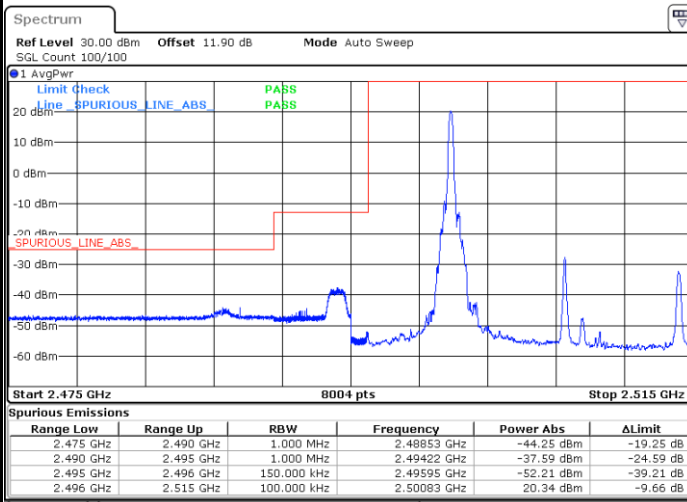

Highest Band Edge / 1 RB

Date: 25 AUG 2017 19:27:21

Lowest Band Edge / Full RB

Date: 25 AUG 2017 19:20:09

Highest Band Edge / Full RB

Date: 25 AUG 2017 19:29:40

LTE Band 7 / 15MHz / 16QAM

Lowest Band Edge / 1 RB

Date: 25 AUG 2017 19:19:00

Highest Band Edge / 1 RB

Date: 25 AUG 2017 19:28:30

Lowest Band Edge / Full RB

Date: 25 AUG 2017 19:21:19

Highest Band Edge / Full RB

Date: 25 AUG 2017 19:30:49

LTE Band 7 / 15MHz / 64QAM

Lowest Band Edge / 1 RB

Date: 5 OCT.2017 16:01:22

Highest Band Edge / 1 RB

Date: 5 OCT.2017 16:06:07

Lowest Band Edge / Full RB

Date: 5 OCT.2017 16:02:31

Highest Band Edge / Full RB

Date: 5 OCT.2017 16:07:16

LTE Band 7 / 20MHz / QPSK

Lowest Band Edge / 1 RB

Date: 25 AUG 2017 19:34:25

Highest Band Edge / 1 RB

Date: 25 AUG 2017 19:43:55

Lowest Band Edge / Full RB

Date: 25 AUG 2017 19:36:43

Highest Band Edge / Full RB