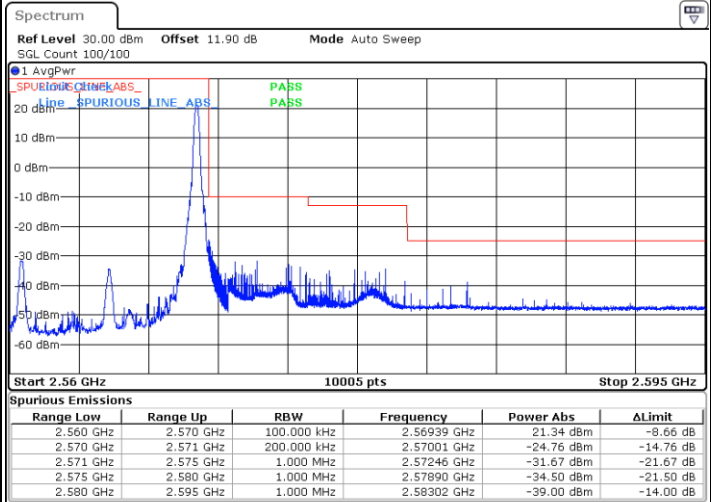

Highest Band Edge / Full RB

Date: 5.OCT.2017 15:50:42

LTE Band 7 / 10MHz / QPSK

Lowest Band Edge / 1 RB

Date: 25 AUG 2017 19:01:18

Highest Band Edge / 1 RB

Date: 25 AUG 2017 19:10:47

Lowest Band Edge / Full RB

Date: 25 AUG 2017 19:03:36

Highest Band Edge / Full RB

Date: 25 AUG 2017 19:13:06

LTE Band 7 / 10MHz / 16QAM

Lowest Band Edge / 1 RB

Date: 25 AUG 2017 19:02:27

Highest Band Edge / 1 RB

Date: 25 AUG 2017 19:11:57

Lowest Band Edge / Full RB

Date: 25 AUG 2017 19:04:45

Highest Band Edge / Full RB

Date: 25 AUG 2017 19:14:15

LTE Band 7 / 10MHz / 64QAM

Lowest Band Edge / 1 RB

Date: 5.OCT.2017 15:53:05

Highest Band Edge / 1 RB

Date: 5.OCT.2017 15:57:50

Lowest Band Edge / Full RB

Date: 5.OCT.2017 15:54:14

Highest Band Edge / Full RB

Date: 5.OCT.2017 15:58:59

LTE Band 7 / 15MHz / QPSK

Lowest Band Edge / 1 RB

Date: 25 AUG 2017 19:17:51