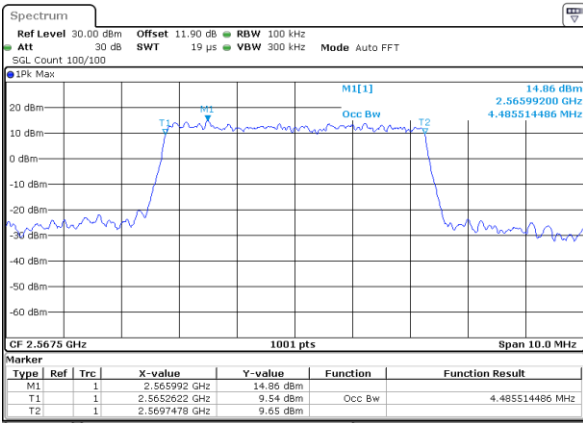

Highest Channel / 20MHz / QPSK

Date: 25 AUG 2017 19:42:16

Highest Channel / 20MHz / 16QAM

Date: 25 AUG 2017 19:42:26

LTE Band 7

Lowest Channel / 5MHz / 64QAM

Date: 5.OCT.2017 15:43:29

Lowest Channel / 10MHz / 64QAM

Date: 5.OCT.2017 15:51:46

Middle Channel / 5MHz / 64QAM

Date: 5.OCT.2017 15:47:01

Middle Channel / 10MHz / 64QAM

Date: 5.OCT.2017 15:55:18

Highest Channel / 5MHz / 64QAM

Date: 5.OCT.2017 15:48:14

Highest Channel / 10MHz / 64QAM

Date: 5.OCT.2017 15:56:31

LTE Band 7

Lowest Channel / 15MHz / 64QAM

Date: 5.OCT.2017 16:00:03

Lowest Channel / 20MHz / 64QAM

Date: 5.OCT.2017 16:08:20

Middle Channel / 15MHz / 64QAM

Date: 5.OCT.2017 16:03:35