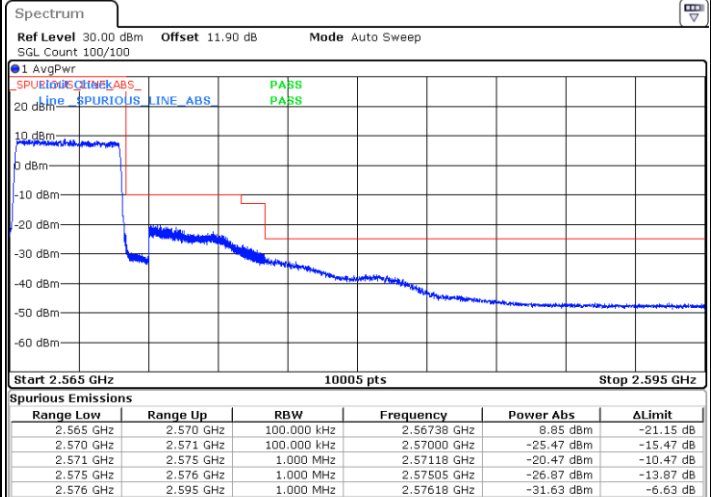

Middle Channel / 20MHz / 64QAM

Date: 5.OCT.2017 16:11:52

Highest Channel / 15MHz / 64QAM

Date: 5.OCT.2017 16:04:48

Highest Channel / 20MHz / 64QAM

Date: 5.OCT.2017 16:13:05

Conducted Band Edge

LTE Band 7 / 5MHz / QPSK

Lowest Band Edge / 1 RB

Date: 25 AUG 2017 16:58:34

Highest Band Edge / 1 RB

Date: 25 AUG 2017 17:08:04

Lowest Band Edge / Full RB

Date: 25 AUG 2017 17:00:52

Highest Band Edge / Full RB

Date: 25 AUG 2017 18:56:33

LTE Band 7 / 5MHz / 16QAM

Lowest Band Edge / 1 RB

Date: 25 AUG 2017 16:59:43

Highest Band Edge / 1 RB

Date: 25 AUG 2017 17:09:13

Lowest Band Edge / Full RB

Date: 25 AUG 2017 17:02:02

Highest Band Edge / Full RB

Date: 25 AUG 2017 18:57:42

LTE Band 7 / 5MHz / 64QAM

Lowest Band Edge / 1RB

Date: 5.OCT.2017 15:44:48

Highest Band Edge / 1 RB

Date: 5.OCT.2017 15:49:33

Lowest Band Edge / Full RB

Date: 5.OCT.2017 15:45:57