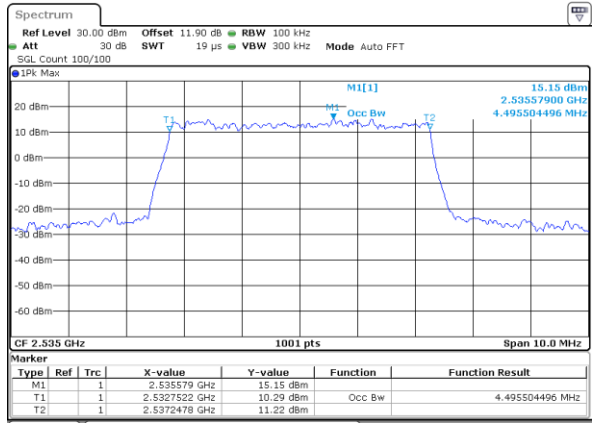

Middle Channel / 20MHz / 64QAM

Date: 5.OCT.2017 16:12:02

Highest Channel / 15MHz / 64QAM

Date: 5.OCT.2017 16:04:58

Highest Channel / 20MHz / 64QAM

Date: 5.OCT.2017 16:13:15

Occupied Bandwidth

Mode	LTE Band 7 : 99%OBW(MHz)											
BW	1.4MHz		3MHz		5MHz		10MHz		15MHz		20MHz	
Mod.	QPSK	16QAM	QPSK	16QAM	QPSK	16QAM	QPSK	16QAM	QPSK	16QAM	QPSK	16QAM
Lowest CH	-	-	-	-	4.5	4.49	8.99	9.05	13.49	13.43	18.26	18.42
Middle CH	-	-	-	-	4.48	4.5	9.01	9.01	13.46	13.46	18.46	18.42
Highest CH	-	-	-	-	4.51	4.49	8.99	9.01	13.37	13.37	18.34	18.38
Mode	LTE Band 7 : 99%OBW(MHz)											
BW	1.4MHz		3MHz		5MHz		10MHz		15MHz		20MHz	
Mod.	64QAM		64QAM		64QAM		64QAM		64QAM		64QAM	
Lowest CH	-	-	-	-	4.495	-	8.991	-	13.456	-	18.301	-
Middle CH	-	-	-	-	4.495	-	9.07	-	13.396	-	18.301	-
Highest CH	-	-	-	-	4.485	-	9.07	-	13.426	-	18.341	-

LTE Band 7

Lowest Channel / 5MHz / QPSK

Date: 25 AUG 2017 16:56:55

Lowest Channel / 5MHz / 16QAM

Date: 25 AUG 2017 16:57:05

Middle Channel / 5MHz / QPSK

Date: 25 AUG 2017 17:03:59

Middle Channel / 5MHz / 16QAM

Date: 25 AUG 2017 17:04:09

Highest Channel / 5MHz / QPSK

Date: 25 AUG 2017 17:06:25

Highest Channel / 5MHz / 16QAM

Date: 25 AUG 2017 17:06:35

LTE Band 7

Lowest Channel / 10MHz / QPSK

Date: 25 AUG 2017 18:59:39