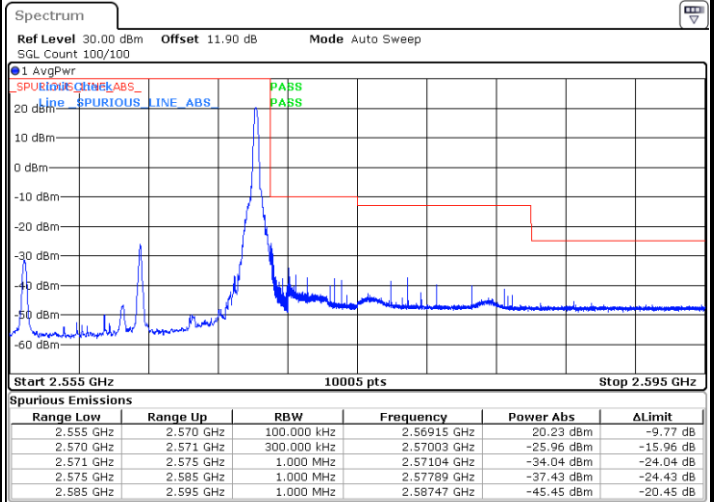

Date: 5.OCT.2017 15:57:50

Lowest Band Edge / Full RB

Date: 5.OCT.2017 15:54:14

Highest Band Edge / Full RB

Date: 5.OCT.2017 15:58:59

LTE Band 7 / 15MHz / QPSK

Lowest Band Edge / 1 RB

Date: 25 AUG 2017 19:17:51

Highest Band Edge / 1 RB

Date: 25 AUG 2017 19:27:21

Lowest Band Edge / Full RB

Date: 25 AUG 2017 19:20:09

Highest Band Edge / Full RB

Date: 25 AUG 2017 19:29:40

LTE Band 7 / 15MHz / 16QAM

Lowest Band Edge / 1 RB

Date: 25 AUG 2017 19:19:00

Highest Band Edge / 1 RB

Date: 25 AUG 2017 19:28:30

Lowest Band Edge / Full RB

Date: 25 AUG 2017 19:21:19

Highest Band Edge / Full RB

Date: 25 AUG 2017 19:30:49

LTE Band 7 / 15MHz / 64QAM

Lowest Band Edge / 1 RB

Date: 5 OCT.2017 16:01:22

Highest Band Edge / 1 RB

Date: 5 OCT.2017 16:06:07

Lowest Band Edge / Full RB

Date: 5 OCT.2017 16:02:31

Highest Band Edge / Full RB

Date: 5 OCT.2017 16:07:16