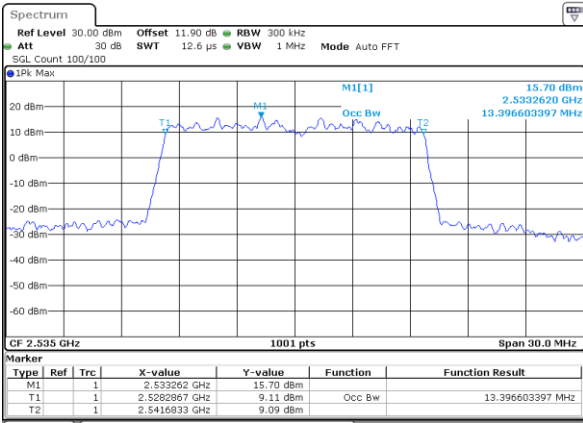

Date: 5.OCT.2017 15:51:46

Middle Channel / 5MHz / 64QAM

Date: 5.OCT.2017 15:47:01

Middle Channel / 10MHz / 64QAM

Date: 5.OCT.2017 15:55:18

Highest Channel / 5MHz / 64QAM

Date: 5.OCT.2017 15:48:14

Highest Channel / 10MHz / 64QAM

Date: 5.OCT.2017 15:56:31

LTE Band 7

Lowest Channel / 15MHz / 64QAM

Date: 5.OCT.2017 16:00:03

Lowest Channel / 20MHz / 64QAM

Date: 5.OCT.2017 16:08:20

Middle Channel / 15MHz / 64QAM

Date: 5.OCT.2017 16:03:35

Middle Channel / 20MHz / 64QAM

Date: 5.OCT.2017 16:11:52

Highest Channel / 15MHz / 64QAM

Date: 5.OCT.2017 16:04:48

Highest Channel / 20MHz / 64QAM

Date: 5.OCT.2017 16:13:05

Conducted Band Edge

LTE Band 7 / 5MHz / QPSK

Lowest Band Edge / 1 RB

Date: 25 AUG 2017 16:58:34

Highest Band Edge / 1 RB

Date: 25 AUG 2017 17:08:04

Lowest Band Edge / Full RB

Date: 25 AUG 2017 17:00:52

Highest Band Edge / Full RB

Date: 25 AUG 2017 18:56:33