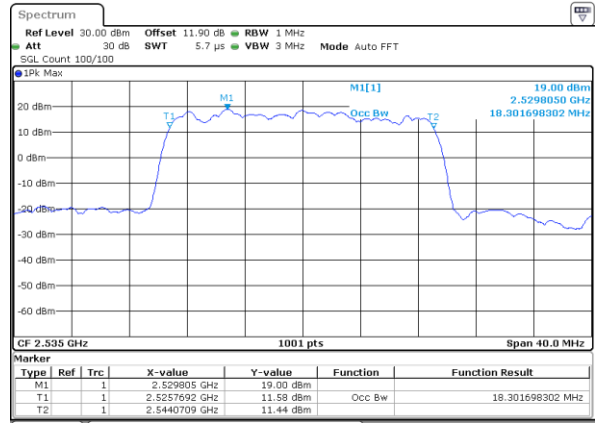

Date: 5.OCT.2017 15:56:31

LTE Band 7

Lowest Channel / 15MHz / 64QAM

Date: 5.OCT.2017 16:00:03

Lowest Channel / 20MHz / 64QAM

Date: 5.OCT.2017 16:08:20

Middle Channel / 15MHz / 64QAM

Date: 5.OCT.2017 16:03:35

Middle Channel / 20MHz / 64QAM

Date: 5.OCT.2017 16:11:52

Highest Channel / 15MHz / 64QAM

Date: 5.OCT.2017 16:04:48

Highest Channel / 20MHz / 64QAM

Date: 5.OCT.2017 16:13:05

Conducted Band Edge

LTE Band 7 / 5MHz / QPSK

Lowest Band Edge / 1 RB

Date: 25 AUG 2017 16:58:34

Highest Band Edge / 1 RB

Date: 25 AUG 2017 17:08:04

Lowest Band Edge / Full RB

Date: 25 AUG 2017 17:00:52

Highest Band Edge / Full RB

Date: 25 AUG 2017 18:56:33