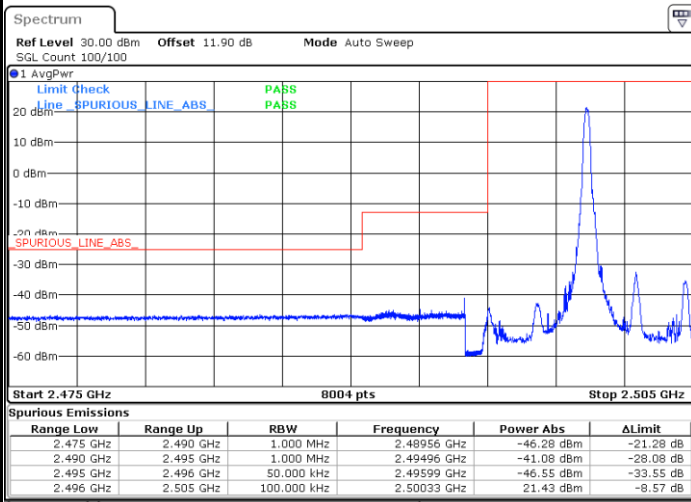

Middle Channel / 20MHz / 64QAM

Date: 5.OCT.2017 16:11:52

Highest Channel / 15MHz / 64QAM

Date: 5.OCT.2017 16:04:48

Highest Channel / 20MHz / 64QAM

Date: 5.OCT.2017 16:13:05

Conducted Band Edge

LTE Band 7 / 5MHz / QPSK

Lowest Band Edge / 1 RB

Date: 25 AUG 2017 16:58:34

Highest Band Edge / 1 RB

Date: 25 AUG 2017 17:08:04

Lowest Band Edge / Full RB

Date: 25 AUG 2017 17:00:52

Highest Band Edge / Full RB

Date: 25 AUG 2017 18:56:33

LTE Band 7 / 5MHz / 16QAM

Lowest Band Edge / 1 RB

Date: 25 AUG 2017 16:59:43

Highest Band Edge / 1 RB

Date: 25 AUG 2017 17:09:13

Lowest Band Edge / Full RB

Date: 25 AUG 2017 17:02:02

Highest Band Edge / Full RB

Date: 25 AUG 2017 18:57:42

LTE Band 7 / 5MHz / 64QAM

Lowest Band Edge / 1RB

Date: 5.OCT.2017 15:44:48

Highest Band Edge / 1 RB

Date: 5.OCT.2017 15:49:33

Lowest Band Edge / Full RB

Date: 5.OCT.2017 15:45:57