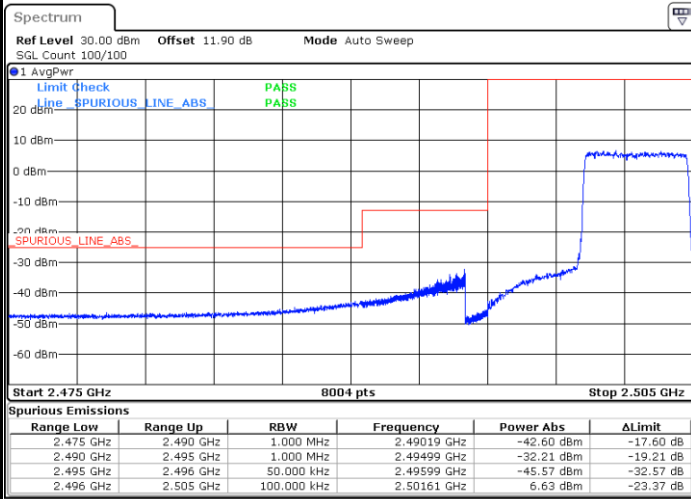

LTE Band 7 / 5MHz / 16QAM

Lowest Band Edge / 1 RB

Date: 25 AUG 2017 16:59:43

Highest Band Edge / 1 RB

Date: 25 AUG 2017 17:09:13

Lowest Band Edge / Full RB

Date: 25 AUG 2017 17:02:02

Highest Band Edge / Full RB

Date: 25 AUG 2017 18:57:42

LTE Band 7 / 5MHz / 64QAM

Lowest Band Edge / 1RB

Date: 5.OCT.2017 15:44:48

Highest Band Edge / 1 RB

Date: 5.OCT.2017 15:49:33

Lowest Band Edge / Full RB

Date: 5.OCT.2017 15:45:57

Highest Band Edge / Full RB

Date: 5.OCT.2017 15:50:42

LTE Band 7 / 10MHz / QPSK

Lowest Band Edge / 1 RB

Date: 25 AUG 2017 19:01:18

Highest Band Edge / 1 RB

Date: 25 AUG 2017 19:10:47

Lowest Band Edge / Full RB

Date: 25 AUG 2017 19:03:36

Highest Band Edge / Full RB

Date: 25 AUG 2017 19:13:06

LTE Band 7 / 10MHz / 16QAM

Lowest Band Edge / 1 RB

Date: 25 AUG 2017 19:02:27

Highest Band Edge / 1 RB

Date: 25 AUG 2017 19:11:57