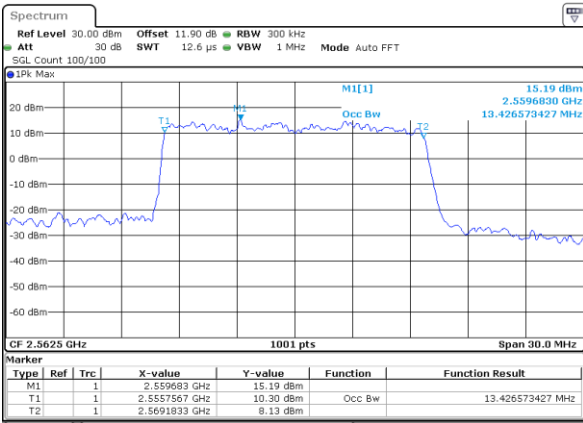

Date: 5.OCT.2017 15:51:46

Middle Channel / 5MHz / 64QAM

Date: 5.OCT.2017 15:47:01

Middle Channel / 10MHz / 64QAM

Date: 5.OCT.2017 15:55:18

Highest Channel / 5MHz / 64QAM

Date: 5.OCT.2017 15:48:14

Highest Channel / 10MHz / 64QAM

Date: 5.OCT.2017 15:56:31

LTE Band 7

Lowest Channel / 15MHz / 64QAM

Date: 5.OCT.2017 16:00:03

Lowest Channel / 20MHz / 64QAM

Date: 5.OCT.2017 16:08:20

Middle Channel / 15MHz / 64QAM

Date: 5.OCT.2017 16:03:35

Middle Channel / 20MHz / 64QAM

Date: 5.OCT.2017 16:11:52

Highest Channel / 15MHz / 64QAM

Date: 5.OCT.2017 16:04:48

Highest Channel / 20MHz / 64QAM

Date: 5.OCT.2017 16:13:05

Conducted Band Edge

LTE Band 7 / 5MHz / QPSK

Lowest Band Edge / 1 RB

Date: 25 AUG 2017 16:58:34

Highest Band Edge / 1 RB

Date: 25 AUG 2017 17:08:04

Lowest Band Edge / Full RB

Date: 25 AUG 2017 17:00:52

Highest Band Edge / Full RB

Date: 25 AUG 2017 18:56:33