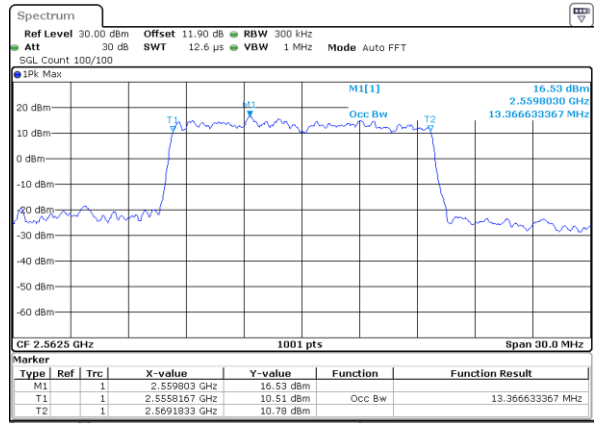

Highest Channel / 10MHz / 16QAM

Date: 25 AUG 2017 19:09:18

LTE Band 7

Lowest Channel / 15MHz / QPSK

Date: 25 AUG 2017 19:16:12

Lowest Channel / 15MHz / 16QAM

Date: 25 AUG 2017 19:16:22

Middle Channel / 15MHz / QPSK

Date: 25 AUG 2017 19:23:16

Middle Channel / 15MHz / 16QAM

Date: 25 AUG 2017 19:23:26

Highest Channel / 15MHz / QPSK

Date: 25 AUG 2017 19:25:42

Highest Channel / 15MHz / 16QAM

Date: 25 AUG 2017 19:25:52

LTE Band 7

Lowest Channel / 20MHz / QPSK

Date: 25 AUG 2017 19:32:46

Lowest Channel / 20MHz / 16QAM

Date: 25 AUG 2017 19:32:56

Middle Channel / 20MHz / QPSK

Date: 25 AUG 2017 19:39:49

Middle Channel / 20MHz / 16QAM

Date: 25 AUG 2017 19:39:59