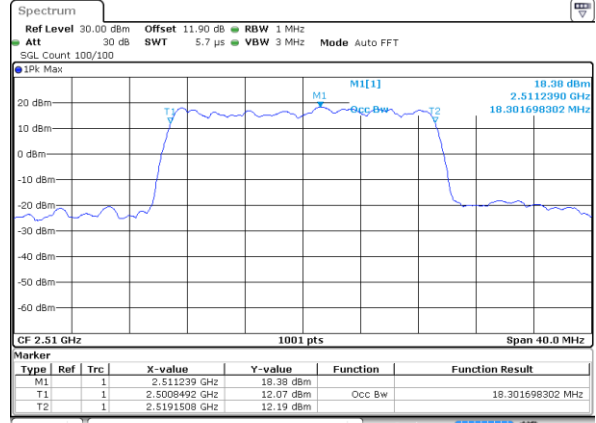

Date: 5.OCT.2017 15:56:31

LTE Band 7

Lowest Channel / 15MHz / 64QAM

Date: 5.OCT.2017 16:00:03

Lowest Channel / 20MHz / 64QAM

Date: 5.OCT.2017 16:08:20

Middle Channel / 15MHz / 64QAM

Date: 5.OCT.2017 16:03:35

Middle Channel / 20MHz / 64QAM

Date: 5.OCT.2017 16:11:52

Highest Channel / 15MHz / 64QAM

Date: 5.OCT.2017 16:04:48

Highest Channel / 20MHz / 64QAM

Date: 5.OCT.2017 16:13:05

Conducted Band Edge

LTE Band 7 / 5MHz / QPSK

Lowest Band Edge / 1 RB

Date: 25 AUG 2017 16:58:34

Highest Band Edge / 1 RB

Date: 25 AUG 2017 17:08:04

Lowest Band Edge / Full RB

Date: 25 AUG 2017 17:00:52

Highest Band Edge / Full RB

Date: 25 AUG 2017 18:56:33