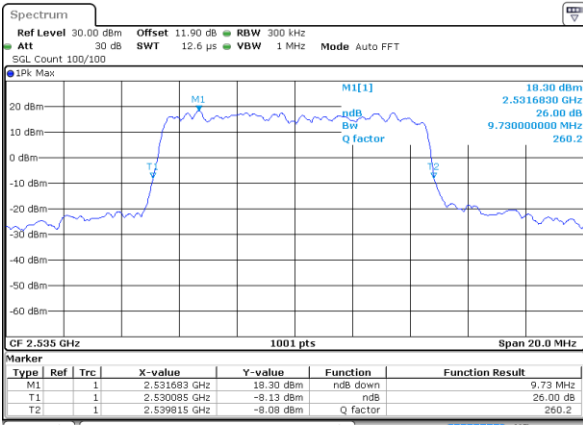

Middle Channel / 10MHz / QPSK

Date: 25 AUG 2017 19:07:02