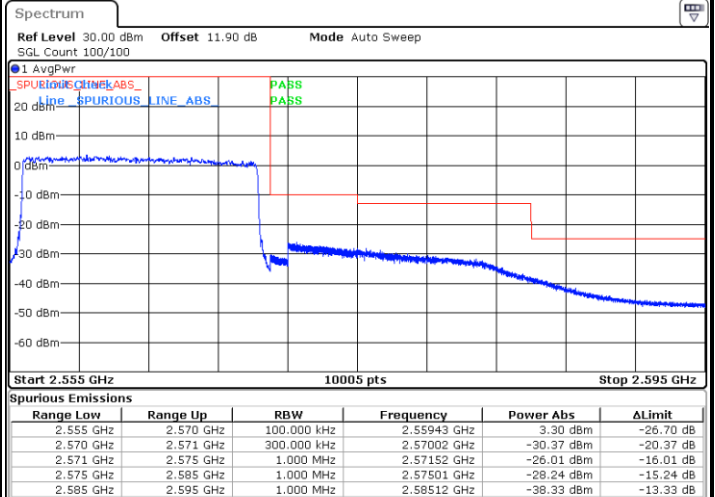

Highest Band Edge / 1 RB

Date: 25 AUG 2017 19:27:21

Lowest Band Edge / Full RB

Date: 25 AUG 2017 19:20:09

Highest Band Edge / Full RB

Date: 25 AUG 2017 19:29:40

LTE Band 7 / 15MHz / 16QAM

Lowest Band Edge / 1 RB

Date: 25 AUG 2017 19:19:00

Highest Band Edge / 1 RB

Date: 25 AUG 2017 19:28:30

Lowest Band Edge / Full RB

Date: 25 AUG 2017 19:21:19

Highest Band Edge / Full RB

Date: 25 AUG 2017 19:30:49

LTE Band 7 / 15MHz / 64QAM

Lowest Band Edge / 1 RB

Date: 5 OCT.2017 16:01:22

Highest Band Edge / 1 RB

Date: 5 OCT.2017 16:06:07

Lowest Band Edge / Full RB

Date: 5 OCT.2017 16:02:31

Highest Band Edge / Full RB

Date: 5 OCT.2017 16:07:16

LTE Band 7 / 20MHz / QPSK

Lowest Band Edge / 1 RB

Date: 25 AUG 2017 19:34:25

Highest Band Edge / 1 RB

Date: 25 AUG 2017 19:43:55

Lowest Band Edge / Full RB

Date: 25 AUG 2017 19:36:43

Highest Band Edge / Full RB