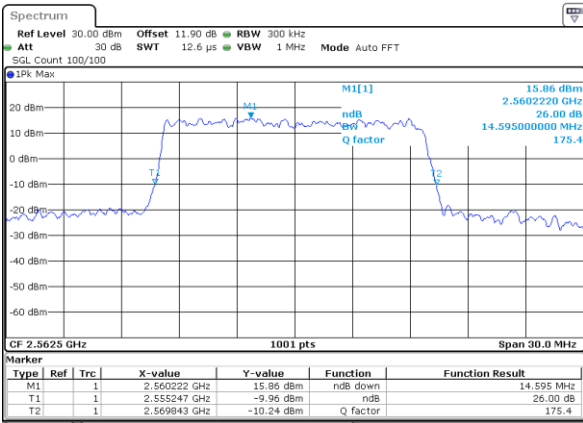

Highest Channel / 10MHz / 16QAM

Date: 25 AUG 2017 19:09:38

LTE Band 7

Lowest Channel / 15MHz / QPSK

Date: 25 AUG 2017 19:16:32

Lowest Channel / 15MHz / 16QAM

Date: 25 AUG 2017 19:16:42

Middle Channel / 15MHz / QPSK

Date: 25 AUG 2017 19:23:36

Middle Channel / 15MHz / 16QAM

Date: 25 AUG 2017 19:23:46

Highest Channel / 15MHz / QPSK

Date: 25 AUG 2017 19:26:02

Highest Channel / 15MHz / 16QAM

Date: 25 AUG 2017 19:26:12

LTE Band 7