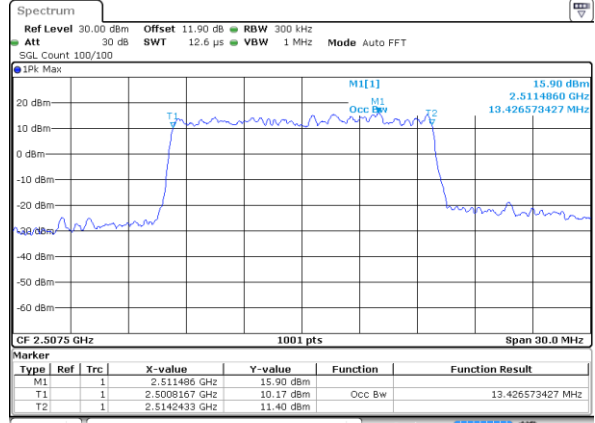

Highest Channel / 10MHz / 16QAM

Date: 25 AUG 2017 19:09:18

LTE Band 7

Lowest Channel / 15MHz / QPSK

Date: 25 AUG 2017 19:16:12

Lowest Channel / 15MHz / 16QAM

Date: 25 AUG 2017 19:16:22

Middle Channel / 15MHz / QPSK

Date: 25 AUG 2017 19:23:16

Middle Channel / 15MHz / 16QAM

Date: 25 AUG 2017 19:23:26

Highest Channel / 15MHz / QPSK

Date: 25 AUG 2017 19:25:42

Highest Channel / 15MHz / 16QAM

Date: 25 AUG 2017 19:25:52

LTE Band 7