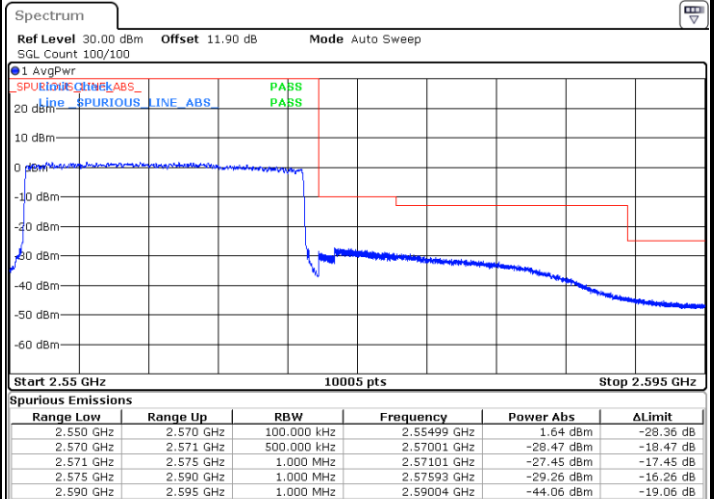

Lowest Band Edge / 1 RB

Date: 5 OCT.2017 16:01:22

Highest Band Edge / 1 RB

Date: 5 OCT.2017 16:06:07

Lowest Band Edge / Full RB

Date: 5 OCT.2017 16:02:31

Highest Band Edge / Full RB

Date: 5 OCT.2017 16:07:16

LTE Band 7 / 20MHz / QPSK

Lowest Band Edge / 1 RB

Date: 25 AUG 2017 19:34:25

Highest Band Edge / 1 RB

Date: 25 AUG 2017 19:43:55

Lowest Band Edge / Full RB

Date: 25 AUG 2017 19:36:43

Highest Band Edge / Full RB

Date: 25 AUG 2017 19:47:22

LTE Band 7 / 20MHz / 16QAM

Lowest Band Edge / 1 RB

Date: 25 AUG 2017 19:35:34

Highest Band Edge / 1RB

Date: 25 AUG 2017 19:45:04

Lowest Band Edge / Full RB

Date: 25 AUG 2017 19:37:52

Highest Band Edge / Full RB

Date: 25 AUG 2017 19:46:13