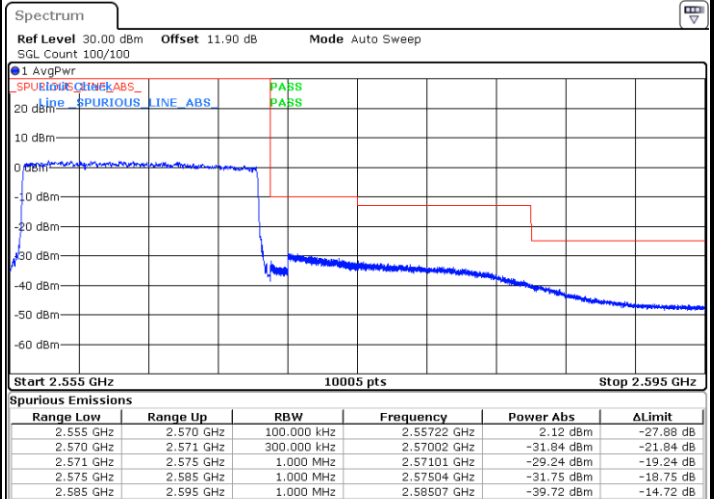

Date: 25 AUG 2017 19:19:00

Highest Band Edge / 1 RB

Date: 25 AUG 2017 19:28:30

Lowest Band Edge / Full RB

Date: 25 AUG 2017 19:21:19

Highest Band Edge / Full RB

Date: 25 AUG 2017 19:30:49

LTE Band 7 / 15MHz / 64QAM

Lowest Band Edge / 1 RB

Date: 5 OCT.2017 16:01:22

Highest Band Edge / 1 RB

Date: 5 OCT.2017 16:06:07

Lowest Band Edge / Full RB

Date: 5 OCT.2017 16:02:31

Highest Band Edge / Full RB

Date: 5 OCT.2017 16:07:16

LTE Band 7 / 20MHz / QPSK

Lowest Band Edge / 1 RB

Date: 25 AUG 2017 19:34:25

Highest Band Edge / 1 RB

Date: 25 AUG 2017 19:43:55

Lowest Band Edge / Full RB

Date: 25 AUG 2017 19:36:43

Highest Band Edge / Full RB

Date: 25 AUG 2017 19:47:22

LTE Band 7 / 20MHz / 16QAM

Lowest Band Edge / 1 RB

Date: 25 AUG 2017 19:35:34

Highest Band Edge / 1RB

Date: 25 AUG 2017 19:45:04

Lowest Band Edge / Full RB

Date: 25 AUG 2017 19:37:52