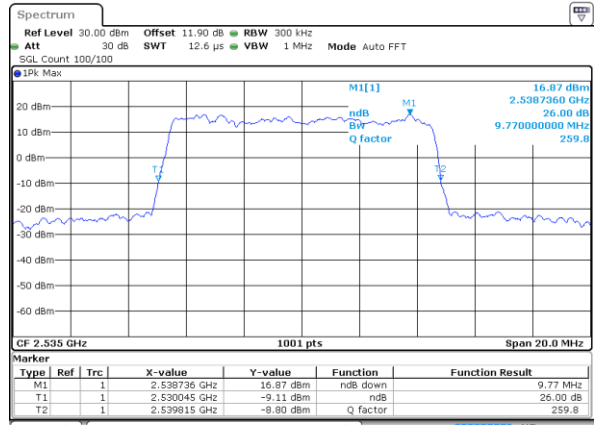

Date: 25 AUG 2017 17:04:29

Highest Channel / 5MHz / QPSK

Date: 25 AUG 2017 17:06:45

Highest Channel / 5MHz / 16QAM

Date: 25 AUG 2017 17:06:55

LTE Band 7

Lowest Channel / 10MHz / QPSK

Date: 25 AUG 2017 18:59:59

Lowest Channel / 10MHz / 16QAM

Date: 25 AUG 2017 19:00:09

Middle Channel / 10MHz / QPSK

Date: 25 AUG 2017 19:07:02

Middle Channel / 10MHz / 16QAM

Date: 25 AUG 2017 19:07:12

Highest Channel / 10MHz / QPSK

Date: 25 AUG 2017 19:09:28

Highest Channel / 10MHz / 16QAM

Date: 25 AUG 2017 19:09:38

LTE Band 7

Lowest Channel / 15MHz / QPSK

Date: 25 AUG 2017 19:16:32

Lowest Channel / 15MHz / 16QAM

Date: 25 AUG 2017 19:16:42

Middle Channel / 15MHz / QPSK

Date: 25 AUG 2017 19:23:36

Middle Channel / 15MHz / 16QAM

Date: 25 AUG 2017 19:23:46

Highest Channel / 15MHz / QPSK

Date: 25 AUG 2017 19:26:02

Highest Channel / 15MHz / 16QAM

Date: 25 AUG 2017 19:26:12

LTE Band 7