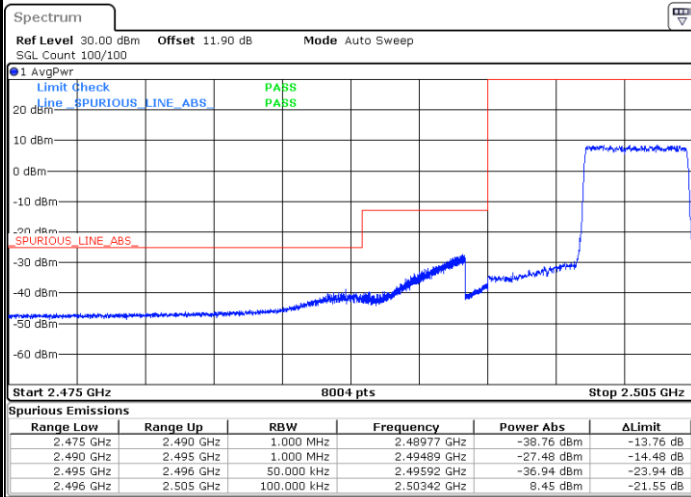

Middle Channel / 20MHz / 64QAM

Date: 5.OCT.2017 16:11:52

Highest Channel / 15MHz / 64QAM

Date: 5.OCT.2017 16:04:48

Highest Channel / 20MHz / 64QAM

Date: 5.OCT.2017 16:13:05

Conducted Band Edge

LTE Band 7 / 5MHz / QPSK

Lowest Band Edge / 1 RB

Date: 25 AUG 2017 16:58:34

Highest Band Edge / 1 RB

Date: 25 AUG 2017 17:08:04

Lowest Band Edge / Full RB

Date: 25 AUG 2017 17:00:52

Highest Band Edge / Full RB

Date: 25 AUG 2017 18:56:33

LTE Band 7 / 5MHz / 16QAM

Lowest Band Edge / 1 RB

Date: 25 AUG 2017 16:59:43

Highest Band Edge / 1 RB

Date: 25 AUG 2017 17:09:13

Lowest Band Edge / Full RB

Date: 25 AUG 2017 17:02:02

Highest Band Edge / Full RB

Date: 25 AUG 2017 18:57:42

LTE Band 7 / 5MHz / 64QAM

Lowest Band Edge / 1RB

Date: 5.OCT.2017 15:44:48

Highest Band Edge / 1 RB

Date: 5.OCT.2017 15:49:33

Lowest Band Edge / Full RB

Date: 5.OCT.2017 15:45:57