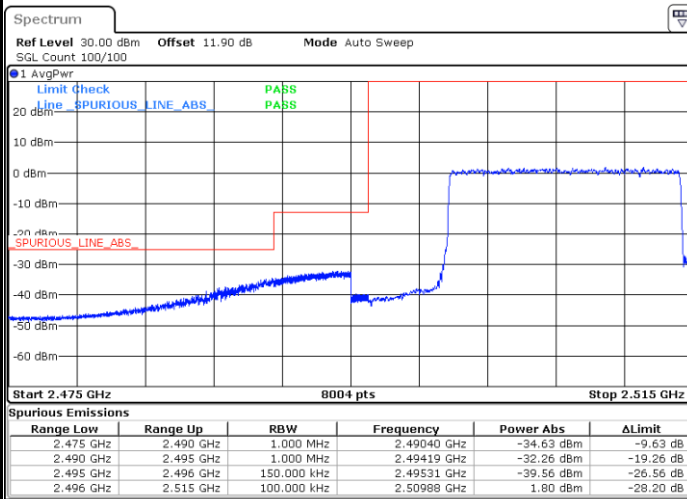

Date: 25 AUG 2017 19:19:00

Highest Band Edge / 1 RB

Date: 25 AUG 2017 19:28:30

Lowest Band Edge / Full RB

Date: 25 AUG 2017 19:21:19

Highest Band Edge / Full RB

Date: 25 AUG 2017 19:30:49

LTE Band 7 / 15MHz / 64QAM

Lowest Band Edge / 1 RB

Date: 5 OCT.2017 16:01:22

Highest Band Edge / 1 RB

Date: 5 OCT.2017 16:06:07

Lowest Band Edge / Full RB

Date: 5 OCT.2017 16:02:31

Highest Band Edge / Full RB

Date: 5 OCT.2017 16:07:16

LTE Band 7 / 20MHz / QPSK

Lowest Band Edge / 1 RB

Date: 25 AUG 2017 19:34:25

Highest Band Edge / 1 RB

Date: 25 AUG 2017 19:43:55

Lowest Band Edge / Full RB

Date: 25 AUG 2017 19:36:43

Highest Band Edge / Full RB

Date: 25 AUG 2017 19:47:22

LTE Band 7 / 20MHz / 16QAM

Lowest Band Edge / 1 RB

Date: 25 AUG 2017 19:35:34

Highest Band Edge / 1RB

Date: 25 AUG 2017 19:45:04

Lowest Band Edge / Full RB

Date: 25 AUG 2017 19:37:52