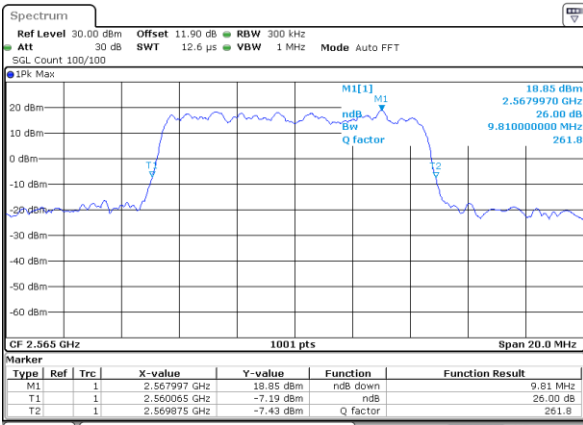

Date: 25 AUG 2017 17:04:29

Highest Channel / 5MHz / QPSK

Date: 25 AUG 2017 17:06:45

Highest Channel / 5MHz / 16QAM

Date: 25 AUG 2017 17:06:55

LTE Band 7

Lowest Channel / 10MHz / QPSK

Date: 25 AUG 2017 18:59:59

Lowest Channel / 10MHz / 16QAM

Date: 25 AUG 2017 19:00:09

Middle Channel / 10MHz / QPSK

Date: 25 AUG 2017 19:07:02

Middle Channel / 10MHz / 16QAM

Date: 25 AUG 2017 19:07:12

Highest Channel / 10MHz / QPSK

Date: 25 AUG 2017 19:09:28

Highest Channel / 10MHz / 16QAM

Date: 25 AUG 2017 19:09:38

LTE Band 7

Lowest Channel / 15MHz / QPSK

Date: 25 AUG 2017 19:16:32

Lowest Channel / 15MHz / 16QAM

Date: 25 AUG 2017 19:16:42

Middle Channel / 15MHz / QPSK