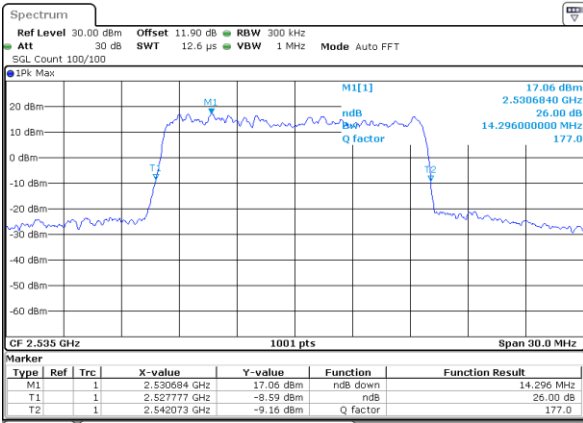

Highest Channel / 10MHz / 16QAM

Date: 25 AUG 2017 19:09:38

LTE Band 7

Lowest Channel / 15MHz / QPSK

Date: 25 AUG 2017 19:16:32

Lowest Channel / 15MHz / 16QAM

Date: 25 AUG 2017 19:16:42

Middle Channel / 15MHz / QPSK

Date: 25 AUG 2017 19:23:36

Middle Channel / 15MHz / 16QAM

Date: 25 AUG 2017 19:23:46

Highest Channel / 15MHz / QPSK

Date: 25 AUG 2017 19:26:02

Highest Channel / 15MHz / 16QAM

Date: 25 AUG 2017 19:26:12

LTE Band 7