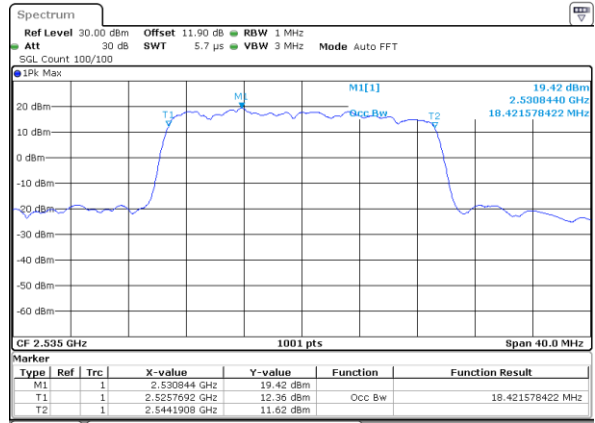

Date: 25 AUG 2017 19:23:16

Middle Channel / 15MHz / 16QAM

Date: 25 AUG 2017 19:23:26

Highest Channel / 15MHz / QPSK

Date: 25 AUG 2017 19:25:42

Highest Channel / 15MHz / 16QAM

Date: 25 AUG 2017 19:25:52

LTE Band 7

Lowest Channel / 20MHz / QPSK

Date: 25 AUG 2017 19:32:46

Lowest Channel / 20MHz / 16QAM

Date: 25 AUG 2017 19:32:56

Middle Channel / 20MHz / QPSK

Date: 25 AUG 2017 19:39:49

Middle Channel / 20MHz / 16QAM

Date: 25 AUG 2017 19:39:59

Highest Channel / 20MHz / QPSK

Date: 25 AUG 2017 19:42:16

Highest Channel / 20MHz / 16QAM

Date: 25 AUG 2017 19:42:26

LTE Band 7

Lowest Channel / 5MHz / 64QAM

Date: 5.OCT.2017 15:43:29

Lowest Channel / 10MHz / 64QAM