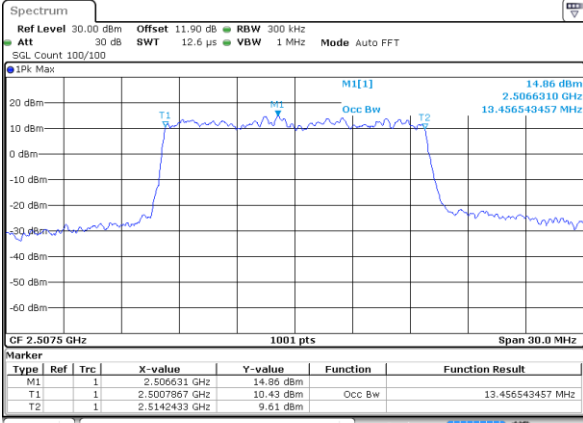

Highest Channel / 20MHz / QPSK

Date: 25 AUG 2017 19:42:16

Highest Channel / 20MHz / 16QAM

Date: 25 AUG 2017 19:42:26

LTE Band 7

Lowest Channel / 5MHz / 64QAM

Date: 5.OCT.2017 15:43:29

Lowest Channel / 10MHz / 64QAM

Date: 5.OCT.2017 15:51:46

Middle Channel / 5MHz / 64QAM

Date: 5.OCT.2017 15:47:01

Middle Channel / 10MHz / 64QAM

Date: 5.OCT.2017 15:55:18

Highest Channel / 5MHz / 64QAM

Date: 5.OCT.2017 15:48:14

Highest Channel / 10MHz / 64QAM

Date: 5.OCT.2017 15:56:31

LTE Band 7

Lowest Channel / 15MHz / 64QAM

Date: 5.OCT.2017 16:00:03

Lowest Channel / 20MHz / 64QAM

Date: 5.OCT.2017 16:08:20

Middle Channel / 15MHz / 64QAM

Date: 5.OCT.2017 16:03:35