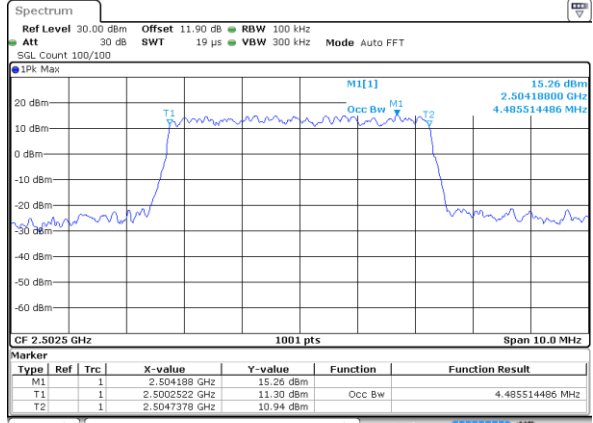

Date: 5.OCT.2017 15:56:41

LTE Band 7

Lowest Channel / 15MHz / 64QAM

Date: 5.OCT.2017 16:00:13

Lowest Channel / 20MHz / 64QAM

Date: 5.OCT.2017 16:08:30

Middle Channel / 15MHz / 64QAM

Date: 5.OCT.2017 16:03:45

Middle Channel / 20MHz / 64QAM

Date: 5.OCT.2017 16:12:02

Highest Channel / 15MHz / 64QAM

Date: 5.OCT.2017 16:04:58

Highest Channel / 20MHz / 64QAM

Date: 5.OCT.2017 16:13:15

Occupied Bandwidth

Mode	LTE Band 7 : 99%OBW(MHz)											
BW	1.4MHz		3MHz		5MHz		10MHz		15MHz		20MHz	
Mod.	QPSK	16QAM	QPSK	16QAM	QPSK	16QAM	QPSK	16QAM	QPSK	16QAM	QPSK	16QAM
Lowest CH	-	-	-	-	4.5	4.49	8.99	9.05	13.49	13.43	18.26	18.42
Middle CH	-	-	-	-	4.48	4.5	9.01	9.01	13.46	13.46	18.46	18.42
Highest CH	-	-	-	-	4.51	4.49	8.99	9.01	13.37	13.37	18.34	18.38
Mode	LTE Band 7 : 99%OBW(MHz)											
BW	1.4MHz		3MHz		5MHz		10MHz		15MHz		20MHz	
Mod.	64QAM		64QAM		64QAM		64QAM		64QAM		64QAM	
Lowest CH	-	-	-	-	4.495	-	8.991	-	13.456	-	18.301	-
Middle CH	-	-	-	-	4.495	-	9.07	-	13.396	-	18.301	-
Highest CH	-	-	-	-	4.485	-	9.07	-	13.426	-	18.341	-

LTE Band 7

Lowest Channel / 5MHz / QPSK

Date: 25 AUG 2017 16:56:55

Lowest Channel / 5MHz / 16QAM

Date: 25 AUG 2017 16:57:05

Middle Channel / 5MHz / QPSK

Date: 25 AUG 2017 17:03:59

Middle Channel / 5MHz / 16QAM