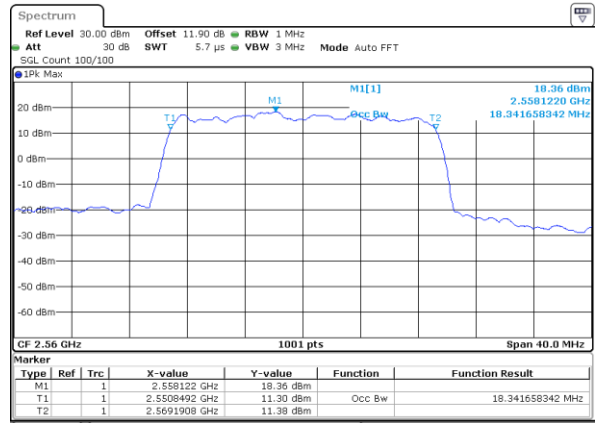

Middle Channel / 20MHz / 64QAM

Date: 5.OCT.2017 16:11:52

Highest Channel / 15MHz / 64QAM

Date: 5.OCT.2017 16:04:48

Highest Channel / 20MHz / 64QAM

Date: 5.OCT.2017 16:13:05

Conducted Band Edge

LTE Band 7 / 5MHz / QPSK

Lowest Band Edge / 1 RB

Date: 25 AUG 2017 16:58:34

Highest Band Edge / 1 RB

Date: 25 AUG 2017 17:08:04

Lowest Band Edge / Full RB

Date: 25 AUG 2017 17:00:52

Highest Band Edge / Full RB

Date: 25 AUG 2017 18:56:33