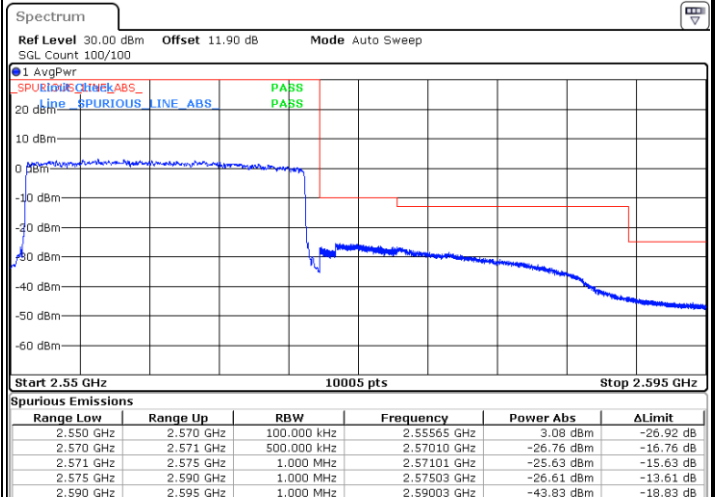

Date: 25 AUG 2017 19:19:00

Highest Band Edge / 1 RB

Date: 25 AUG 2017 19:28:30

Lowest Band Edge / Full RB

Date: 25 AUG 2017 19:21:19

Highest Band Edge / Full RB

Date: 25 AUG 2017 19:30:49

LTE Band 7 / 15MHz / 64QAM

Lowest Band Edge / 1 RB

Date: 5 OCT.2017 16:01:22

Highest Band Edge / 1 RB

Date: 5 OCT.2017 16:06:07

Lowest Band Edge / Full RB

Date: 5 OCT.2017 16:02:31

Highest Band Edge / Full RB

Date: 5 OCT.2017 16:07:16

LTE Band 7 / 20MHz / QPSK

Lowest Band Edge / 1 RB

Date: 25 AUG 2017 19:34:25

Highest Band Edge / 1 RB

Date: 25 AUG 2017 19:43:55

Lowest Band Edge / Full RB

Date: 25 AUG 2017 19:36:43

Highest Band Edge / Full RB

Date: 25 AUG 2017 19:47:22

LTE Band 7 / 20MHz / 16QAM

Lowest Band Edge / 1 RB

Date: 25 AUG 2017 19:35:34

Highest Band Edge / 1RB

Date: 25 AUG 2017 19:45:04

Lowest Band Edge / Full RB

Date: 25 AUG 2017 19:37:52