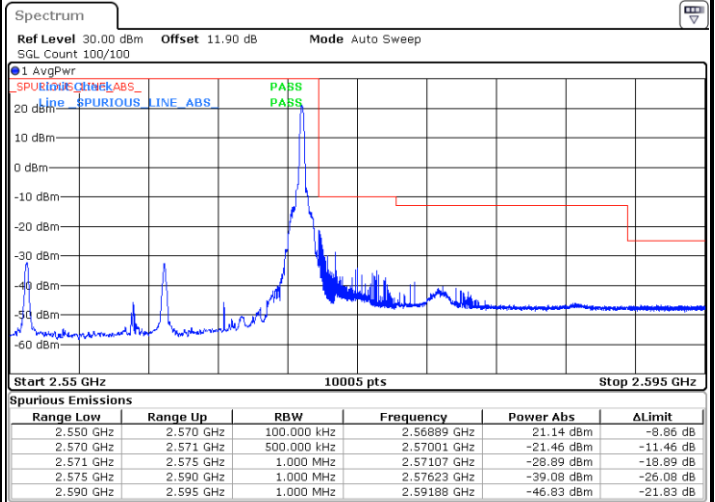

Lowest Band Edge / 1 RB

Date: 5 OCT.2017 16:01:22

Highest Band Edge / 1 RB

Date: 5 OCT.2017 16:06:07

Lowest Band Edge / Full RB

Date: 5 OCT.2017 16:02:31

Highest Band Edge / Full RB

Date: 5 OCT.2017 16:07:16

LTE Band 7 / 20MHz / QPSK

Lowest Band Edge / 1 RB

Date: 25 AUG 2017 19:34:25

Highest Band Edge / 1 RB

Date: 25 AUG 2017 19:43:55

Lowest Band Edge / Full RB

Date: 25 AUG 2017 19:36:43

Highest Band Edge / Full RB

Date: 25 AUG 2017 19:47:22

LTE Band 7 / 20MHz / 16QAM

Lowest Band Edge / 1 RB

Date: 25 AUG 2017 19:35:34

Highest Band Edge / 1RB

Date: 25 AUG 2017 19:45:04

Lowest Band Edge / Full RB

Date: 25 AUG 2017 19:37:52

Highest Band Edge / Full RB

Date: 25 AUG 2017 19:46:13