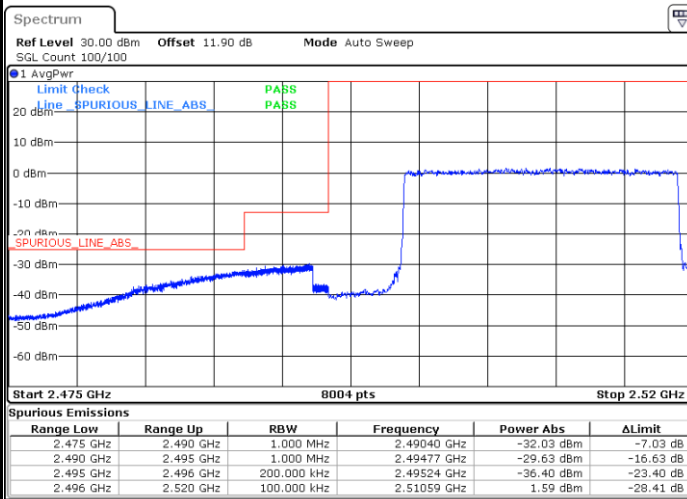

LTE Band 7 / 20MHz / QPSK

Lowest Band Edge / 1 RB

Date: 25 AUG 2017 19:34:25

Highest Band Edge / 1 RB

Date: 25 AUG 2017 19:43:55

Lowest Band Edge / Full RB

Date: 25 AUG 2017 19:36:43

Highest Band Edge / Full RB

Date: 25 AUG 2017 19:47:22

LTE Band 7 / 20MHz / 16QAM

Lowest Band Edge / 1 RB

Date: 25 AUG 2017 19:35:34

Highest Band Edge / 1RB

Date: 25 AUG 2017 19:45:04

Lowest Band Edge / Full RB

Date: 25 AUG 2017 19:37:52

Highest Band Edge / Full RB

Date: 25 AUG 2017 19:46:13