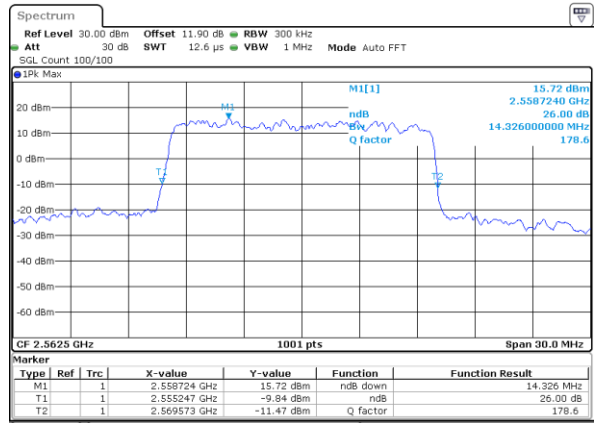

Highest Channel / 10MHz / 16QAM

Date: 25 AUG 2017 19:09:38

LTE Band 7

Lowest Channel / 15MHz / QPSK

Date: 25 AUG 2017 19:16:32

Lowest Channel / 15MHz / 16QAM

Date: 25 AUG 2017 19:16:42

Middle Channel / 15MHz / QPSK

Date: 25 AUG 2017 19:23:36

Middle Channel / 15MHz / 16QAM

Date: 25 AUG 2017 19:23:46

Highest Channel / 15MHz / QPSK

Date: 25 AUG 2017 19:26:02

Highest Channel / 15MHz / 16QAM

Date: 25 AUG 2017 19:26:12

LTE Band 7

Lowest Channel / 20MHz / QPSK

Date: 25 AUG 2017 19:33:06

Lowest Channel / 20MHz / 16QAM

Date: 25 AUG 2017 19:33:16

Middle Channel / 20MHz / QPSK

Date: 25 AUG 2017 19:40:09

Middle Channel / 20MHz / 16QAM

Date: 25 AUG 2017 19:40:19

Highest Channel / 20MHz / QPSK

Date: 25 AUG 2017 19:42:36

Highest Channel / 20MHz / 16QAM

Date: 25 AUG 2017 19:42:46

LTE Band 7

Lowest Channel / 5MHz / 64QAM

Date: 5.OCT.2017 15:43:39

Lowest Channel / 10MHz / 64QAM