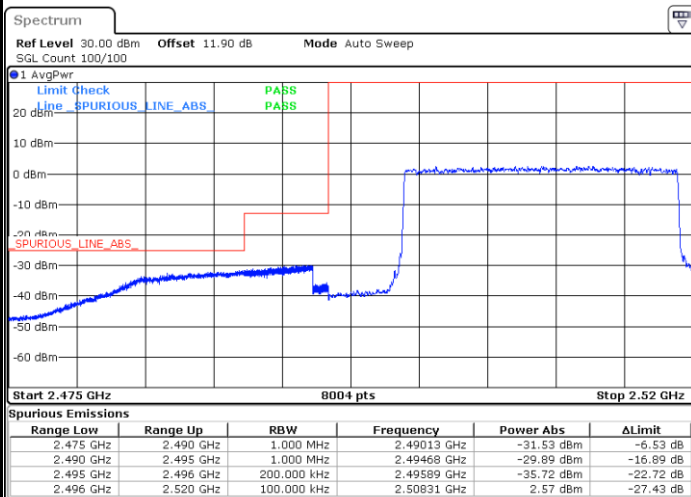

Date: 25 AUG 2017 19:19:00

Highest Band Edge / 1 RB

Date: 25 AUG 2017 19:28:30

Lowest Band Edge / Full RB

Date: 25 AUG 2017 19:21:19

Highest Band Edge / Full RB

Date: 25 AUG 2017 19:30:49

LTE Band 7 / 15MHz / 64QAM

Lowest Band Edge / 1 RB

Date: 5 OCT.2017 16:01:22

Highest Band Edge / 1 RB

Date: 5 OCT.2017 16:06:07

Lowest Band Edge / Full RB

Date: 5 OCT.2017 16:02:31

Highest Band Edge / Full RB

Date: 5 OCT.2017 16:07:16

LTE Band 7 / 20MHz / QPSK

Lowest Band Edge / 1 RB

Date: 25 AUG 2017 19:34:25

Highest Band Edge / 1 RB

Date: 25 AUG 2017 19:43:55

Lowest Band Edge / Full RB

Date: 25 AUG 2017 19:36:43

Highest Band Edge / Full RB

Date: 25 AUG 2017 19:47:22

LTE Band 7 / 20MHz / 16QAM

Lowest Band Edge / 1 RB

Date: 25 AUG 2017 19:35:34

Highest Band Edge / 1RB

Date: 25 AUG 2017 19:45:04

Lowest Band Edge / Full RB

Date: 25 AUG 2017 19:37:52