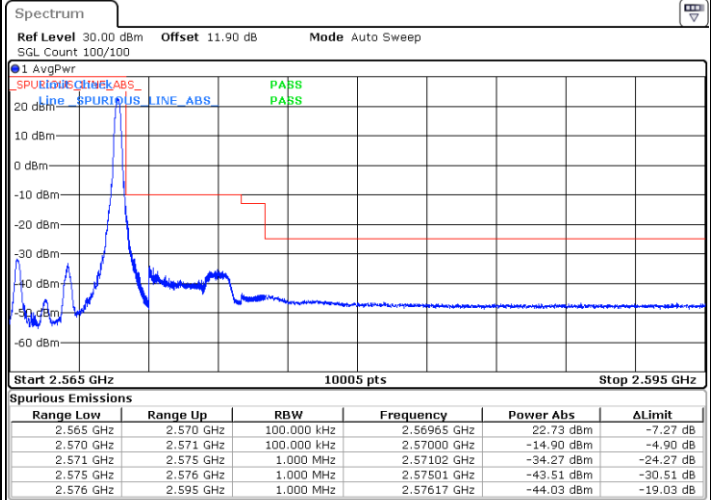

Date: 5.OCT.2017 15:56:31

LTE Band 7

Lowest Channel / 15MHz / 64QAM

Date: 5.OCT.2017 16:00:03

Lowest Channel / 20MHz / 64QAM

Date: 5.OCT.2017 16:08:20

Middle Channel / 15MHz / 64QAM

Date: 5.OCT.2017 16:03:35

Middle Channel / 20MHz / 64QAM

Date: 5.OCT.2017 16:11:52

Highest Channel / 15MHz / 64QAM

Date: 5.OCT.2017 16:04:48

Highest Channel / 20MHz / 64QAM

Date: 5.OCT.2017 16:13:05

Conducted Band Edge

LTE Band 7 / 5MHz / QPSK

Lowest Band Edge / 1 RB

Date: 25 AUG 2017 16:58:34

Highest Band Edge / 1 RB

Date: 25 AUG 2017 17:08:04

Lowest Band Edge / Full RB

Date: 25 AUG 2017 17:00:52

Highest Band Edge / Full RB

Date: 25 AUG 2017 18:56:33

LTE Band 7 / 5MHz / 16QAM

Lowest Band Edge / 1 RB

Date: 25 AUG 2017 16:59:43

Highest Band Edge / 1 RB

Date: 25 AUG 2017 17:09:13

Lowest Band Edge / Full RB

Date: 25 AUG 2017 17:02:02

Highest Band Edge / Full RB