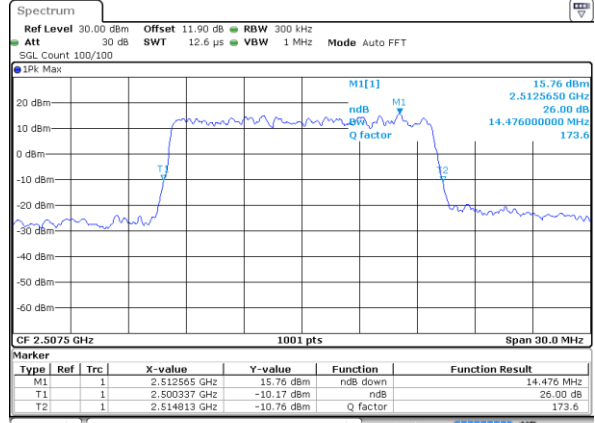

Highest Channel / 10MHz / 16QAM

Date: 25 AUG 2017 19:09:38

LTE Band 7

Lowest Channel / 15MHz / QPSK

Date: 25 AUG 2017 19:16:32

Lowest Channel / 15MHz / 16QAM

Date: 25 AUG 2017 19:16:42

Middle Channel / 15MHz / QPSK

Date: 25 AUG 2017 19:23:36

Middle Channel / 15MHz / 16QAM

Date: 25 AUG 2017 19:23:46

Highest Channel / 15MHz / QPSK

Date: 25 AUG 2017 19:26:02

Highest Channel / 15MHz / 16QAM

Date: 25 AUG 2017 19:26:12

LTE Band 7