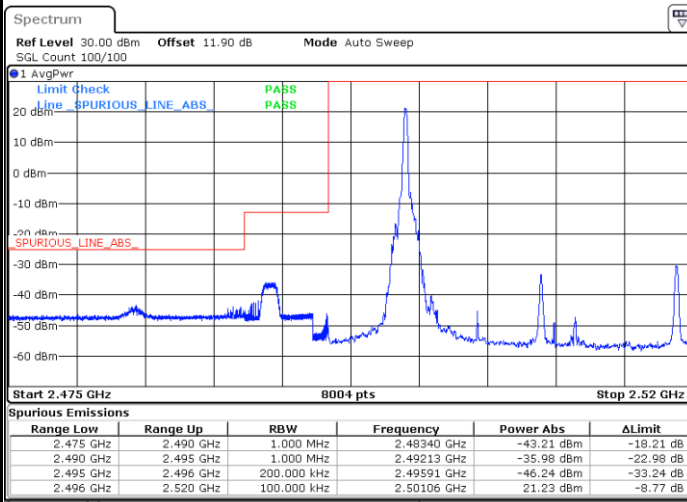

Date: 25 AUG 2017 19:19:00

Highest Band Edge / 1 RB

Date: 25 AUG 2017 19:28:30

Lowest Band Edge / Full RB

Date: 25 AUG 2017 19:21:19

Highest Band Edge / Full RB

Date: 25 AUG 2017 19:30:49

LTE Band 7 / 15MHz / 64QAM

Lowest Band Edge / 1 RB

Date: 5 OCT.2017 16:01:22

Highest Band Edge / 1 RB

Date: 5 OCT.2017 16:06:07

Lowest Band Edge / Full RB

Date: 5 OCT.2017 16:02:31

Highest Band Edge / Full RB

Date: 5 OCT.2017 16:07:16

LTE Band 7 / 20MHz / QPSK

Lowest Band Edge / 1 RB

Date: 25 AUG 2017 19:34:25

Highest Band Edge / 1 RB

Date: 25 AUG 2017 19:43:55

Lowest Band Edge / Full RB

Date: 25 AUG 2017 19:36:43

Highest Band Edge / Full RB

Date: 25 AUG 2017 19:47:22

LTE Band 7 / 20MHz / 16QAM

Lowest Band Edge / 1 RB

Date: 25 AUG 2017 19:35:34

Highest Band Edge / 1RB

Date: 25 AUG 2017 19:45:04

Lowest Band Edge / Full RB

Date: 25 AUG 2017 19:37:52