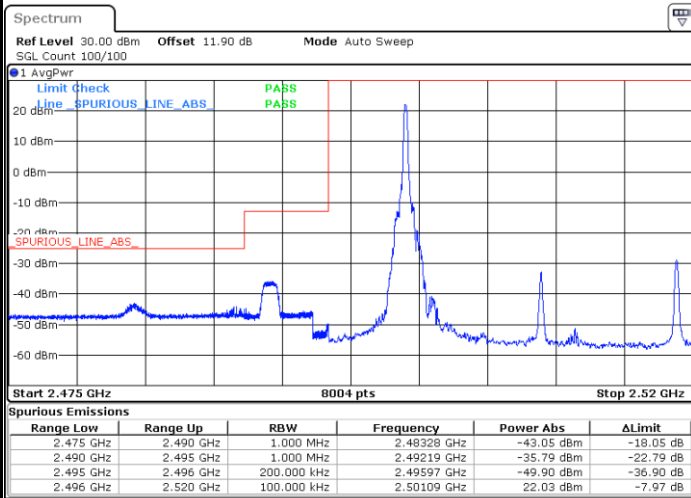

Date: 25 AUG 2017 19:19:00

Highest Band Edge / 1 RB

Date: 25 AUG 2017 19:28:30

Lowest Band Edge / Full RB

Date: 25 AUG 2017 19:21:19

Highest Band Edge / Full RB

Date: 25 AUG 2017 19:30:49

LTE Band 7 / 15MHz / 64QAM

Lowest Band Edge / 1 RB

Date: 5 OCT.2017 16:01:22

Highest Band Edge / 1 RB

Date: 5 OCT.2017 16:06:07

Lowest Band Edge / Full RB

Date: 5 OCT.2017 16:02:31

Highest Band Edge / Full RB

Date: 5 OCT.2017 16:07:16

LTE Band 7 / 20MHz / QPSK

Lowest Band Edge / 1 RB

Date: 25 AUG 2017 19:34:25

Highest Band Edge / 1 RB

Date: 25 AUG 2017 19:43:55

Lowest Band Edge / Full RB

Date: 25 AUG 2017 19:36:43

Highest Band Edge / Full RB

Date: 25 AUG 2017 19:47:22

LTE Band 7 / 20MHz / 16QAM

Lowest Band Edge / 1 RB

Date: 25 AUG 2017 19:35:34

Highest Band Edge / 1RB

Date: 25 AUG 2017 19:45:04

Lowest Band Edge / Full RB

Date: 25 AUG 2017 19:37:52