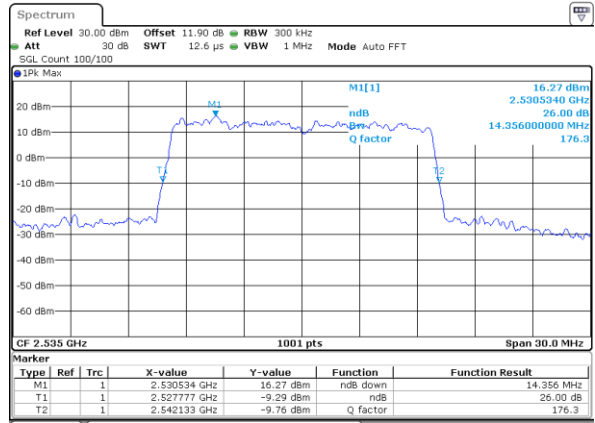

Highest Channel / 10MHz / 16QAM

Date: 25 AUG 2017 19:09:38

LTE Band 7

Lowest Channel / 15MHz / QPSK

Date: 25 AUG 2017 19:16:32

Lowest Channel / 15MHz / 16QAM

Date: 25 AUG 2017 19:16:42

Middle Channel / 15MHz / QPSK

Date: 25 AUG 2017 19:23:36

Middle Channel / 15MHz / 16QAM

Date: 25 AUG 2017 19:23:46

Highest Channel / 15MHz / QPSK

Date: 25 AUG 2017 19:26:02

Highest Channel / 15MHz / 16QAM

Date: 25 AUG 2017 19:26:12

LTE Band 7