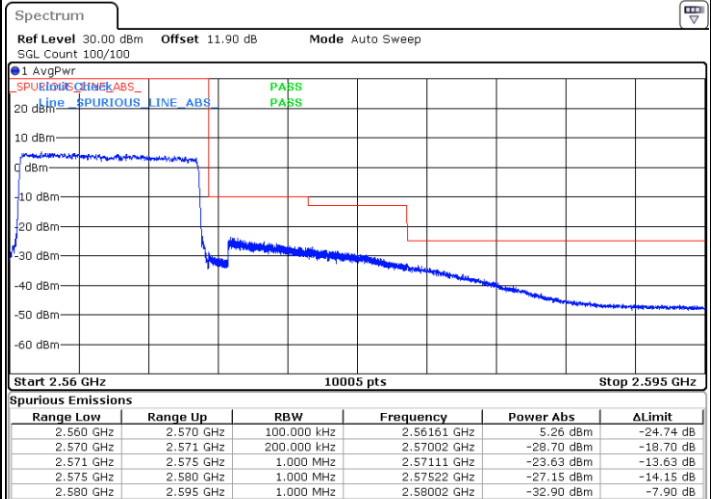

Highest Band Edge / Full RB

Date: 5.OCT.2017 15:50:42

LTE Band 7 / 10MHz / QPSK

Lowest Band Edge / 1 RB

Date: 25 AUG 2017 19:01:18

Highest Band Edge / 1 RB

Date: 25 AUG 2017 19:10:47

Lowest Band Edge / Full RB

Date: 25 AUG 2017 19:03:36

Highest Band Edge / Full RB

Date: 25 AUG 2017 19:13:06

LTE Band 7 / 10MHz / 16QAM

Lowest Band Edge / 1 RB

Date: 25 AUG 2017 19:02:27

Highest Band Edge / 1 RB

Date: 25 AUG 2017 19:11:57

Lowest Band Edge / Full RB

Date: 25 AUG 2017 19:04:45

Highest Band Edge / Full RB

Date: 25 AUG 2017 19:14:15

LTE Band 7 / 10MHz / 64QAM

Lowest Band Edge / 1 RB

Date: 5.OCT.2017 15:53:05

Highest Band Edge / 1 RB

Date: 5.OCT.2017 15:57:50

Lowest Band Edge / Full RB

Date: 5.OCT.2017 15:54:14

Highest Band Edge / Full RB

Date: 5.OCT.2017 15:58:59

LTE Band 7 / 15MHz / QPSK

Lowest Band Edge / 1 RB

Date: 25 AUG 2017 19:17:51