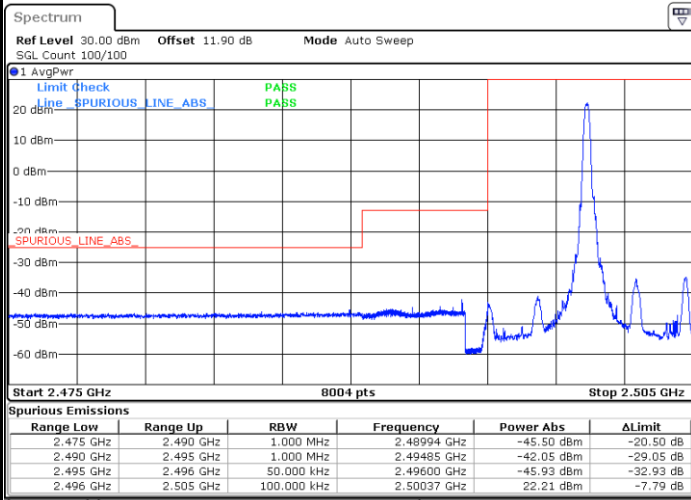

Date: 5.OCT.2017 15:56:31

LTE Band 7

Lowest Channel / 15MHz / 64QAM

Date: 5.OCT.2017 16:00:03

Lowest Channel / 20MHz / 64QAM

Date: 5.OCT.2017 16:08:20

Middle Channel / 15MHz / 64QAM

Date: 5.OCT.2017 16:03:35

Middle Channel / 20MHz / 64QAM

Date: 5.OCT.2017 16:11:52

Highest Channel / 15MHz / 64QAM

Date: 5.OCT.2017 16:04:48

Highest Channel / 20MHz / 64QAM

Date: 5.OCT.2017 16:13:05

Conducted Band Edge

LTE Band 7 / 5MHz / QPSK

Lowest Band Edge / 1 RB

Date: 25 AUG 2017 16:58:34

Highest Band Edge / 1 RB

Date: 25 AUG 2017 17:08:04

Lowest Band Edge / Full RB

Date: 25 AUG 2017 17:00:52

Highest Band Edge / Full RB

Date: 25 AUG 2017 18:56:33