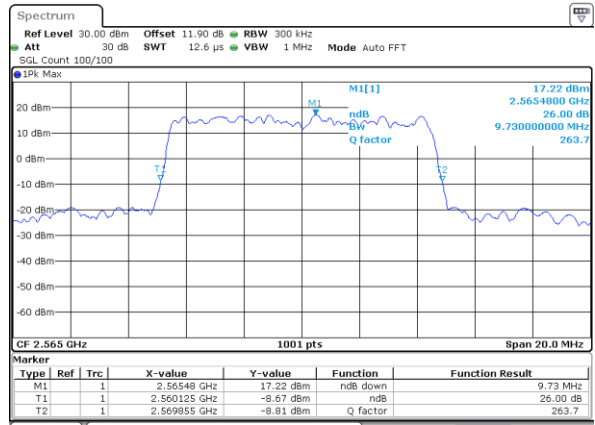

Date: 25 AUG 2017 17:04:29

Highest Channel / 5MHz / QPSK

Date: 25 AUG 2017 17:06:45

Highest Channel / 5MHz / 16QAM

Date: 25 AUG 2017 17:06:55

LTE Band 7

Lowest Channel / 10MHz / QPSK

Date: 25 AUG 2017 18:59:59

Lowest Channel / 10MHz / 16QAM

Date: 25 AUG 2017 19:00:09

Middle Channel / 10MHz / QPSK

Date: 25 AUG 2017 19:07:02

Middle Channel / 10MHz / 16QAM

Date: 25 AUG 2017 19:07:12

Highest Channel / 10MHz / QPSK

Date: 25 AUG 2017 19:09:28

Highest Channel / 10MHz / 16QAM

Date: 25 AUG 2017 19:09:38

LTE Band 7

Lowest Channel / 15MHz / QPSK

Date: 25 AUG 2017 19:16:32

Lowest Channel / 15MHz / 16QAM

Date: 25 AUG 2017 19:16:42

Middle Channel / 15MHz / QPSK