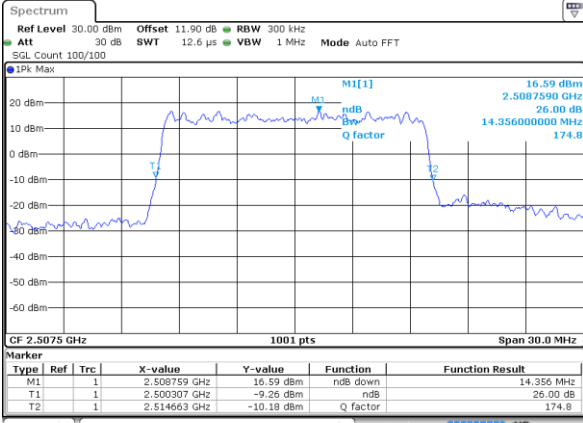

Highest Channel / 10MHz / 16QAM

Date: 25 AUG 2017 19:09:38

LTE Band 7

Lowest Channel / 15MHz / QPSK

Date: 25 AUG 2017 19:16:32

Lowest Channel / 15MHz / 16QAM

Date: 25 AUG 2017 19:16:42

Middle Channel / 15MHz / QPSK

Date: 25 AUG 2017 19:23:36

Middle Channel / 15MHz / 16QAM

Date: 25 AUG 2017 19:23:46

Highest Channel / 15MHz / QPSK

Date: 25 AUG 2017 19:26:02

Highest Channel / 15MHz / 16QAM

Date: 25 AUG 2017 19:26:12

LTE Band 7