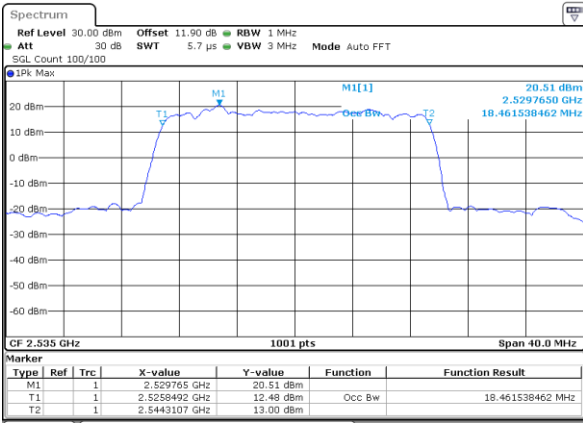

Date: 25 AUG 2017 19:23:16

Middle Channel / 15MHz / 16QAM

Date: 25 AUG 2017 19:23:26

Highest Channel / 15MHz / QPSK

Date: 25 AUG 2017 19:25:42

Highest Channel / 15MHz / 16QAM

Date: 25 AUG 2017 19:25:52

LTE Band 7

Lowest Channel / 20MHz / QPSK

Date: 25 AUG 2017 19:32:46

Lowest Channel / 20MHz / 16QAM

Date: 25 AUG 2017 19:32:56

Middle Channel / 20MHz / QPSK

Date: 25 AUG 2017 19:39:49

Middle Channel / 20MHz / 16QAM

Date: 25 AUG 2017 19:39:59

Highest Channel / 20MHz / QPSK

Date: 25 AUG 2017 19:42:16

Highest Channel / 20MHz / 16QAM

Date: 25 AUG 2017 19:42:26

LTE Band 7

Lowest Channel / 5MHz / 64QAM

Date: 5.OCT.2017 15:43:29

Lowest Channel / 10MHz / 64QAM