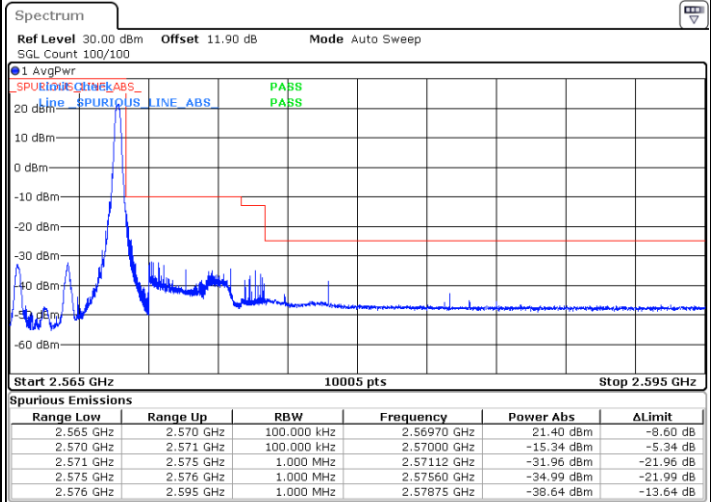

Middle Channel / 20MHz / 64QAM

Date: 5.OCT.2017 16:11:52

Highest Channel / 15MHz / 64QAM

Date: 5.OCT.2017 16:04:48

Highest Channel / 20MHz / 64QAM

Date: 5.OCT.2017 16:13:05

Conducted Band Edge

LTE Band 7 / 5MHz / QPSK

Lowest Band Edge / 1 RB

Date: 25 AUG 2017 16:58:34

Highest Band Edge / 1 RB

Date: 25 AUG 2017 17:08:04

Lowest Band Edge / Full RB

Date: 25 AUG 2017 17:00:52

Highest Band Edge / Full RB

Date: 25 AUG 2017 18:56:33

LTE Band 7 / 5MHz / 16QAM

Lowest Band Edge / 1 RB

Date: 25 AUG 2017 16:59:43

Highest Band Edge / 1 RB

Date: 25 AUG 2017 17:09:13

Lowest Band Edge / Full RB

Date: 25 AUG 2017 17:02:02

Highest Band Edge / Full RB

Date: 25 AUG 2017 18:57:42

LTE Band 7 / 5MHz / 64QAM

Lowest Band Edge / 1RB

Date: 5.OCT.2017 15:44:48

Highest Band Edge / 1 RB

Date: 5.OCT.2017 15:49:33

Lowest Band Edge / Full RB

Date: 5.OCT.2017 15:45:57