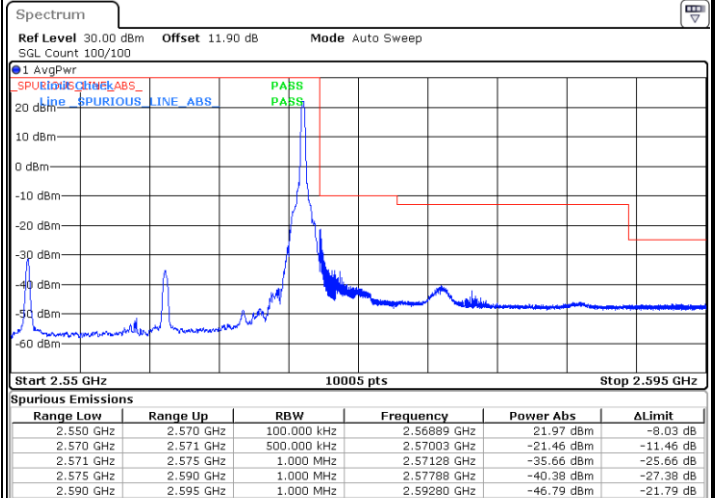

Date: 25 AUG 2017 19:19:00

Highest Band Edge / 1 RB

Date: 25 AUG 2017 19:28:30

Lowest Band Edge / Full RB

Date: 25 AUG 2017 19:21:19

Highest Band Edge / Full RB

Date: 25 AUG 2017 19:30:49

LTE Band 7 / 15MHz / 64QAM

Lowest Band Edge / 1 RB

Date: 5 OCT.2017 16:01:22

Highest Band Edge / 1 RB

Date: 5 OCT.2017 16:06:07

Lowest Band Edge / Full RB

Date: 5 OCT.2017 16:02:31

Highest Band Edge / Full RB

Date: 5 OCT.2017 16:07:16

LTE Band 7 / 20MHz / QPSK

Lowest Band Edge / 1 RB

Date: 25 AUG 2017 19:34:25

Highest Band Edge / 1 RB

Date: 25 AUG 2017 19:43:55

Lowest Band Edge / Full RB

Date: 25 AUG 2017 19:36:43

Highest Band Edge / Full RB

Date: 25 AUG 2017 19:47:22

LTE Band 7 / 20MHz / 16QAM

Lowest Band Edge / 1 RB

Date: 25 AUG 2017 19:35:34

Highest Band Edge / 1RB

Date: 25 AUG 2017 19:45:04

Lowest Band Edge / Full RB

Date: 25 AUG 2017 19:37:52