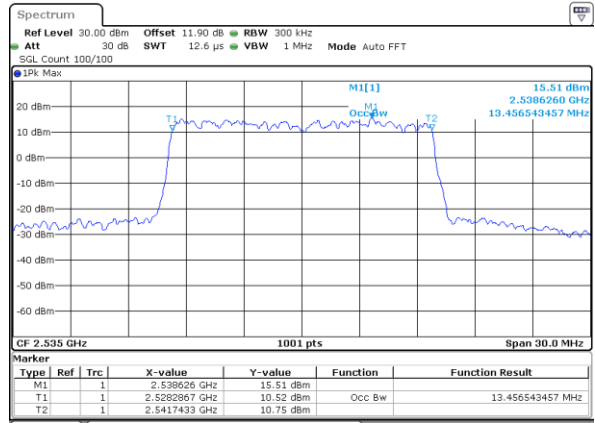

Highest Channel / 10MHz / 16QAM

Date: 25 AUG 2017 19:09:18

LTE Band 7

Lowest Channel / 15MHz / QPSK

Date: 25 AUG 2017 19:16:12

Lowest Channel / 15MHz / 16QAM

Date: 25 AUG 2017 19:16:22

Middle Channel / 15MHz / QPSK

Date: 25 AUG 2017 19:23:16

Middle Channel / 15MHz / 16QAM

Date: 25 AUG 2017 19:23:26

Highest Channel / 15MHz / QPSK

Date: 25 AUG 2017 19:25:42

Highest Channel / 15MHz / 16QAM

Date: 25 AUG 2017 19:25:52

LTE Band 7