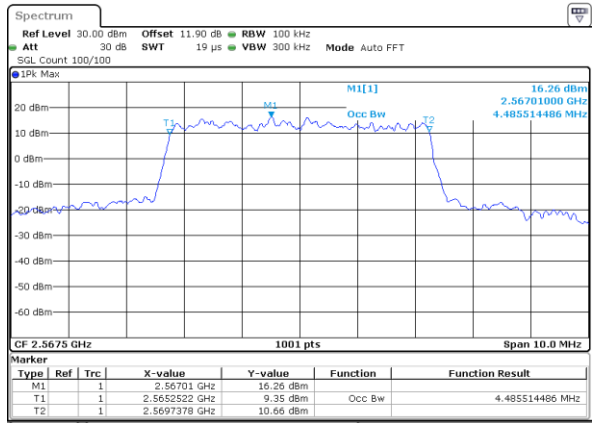

Middle Channel / 20MHz / 64QAM

Date: 5.OCT.2017 16:12:02

Highest Channel / 15MHz / 64QAM

Date: 5.OCT.2017 16:04:58

Highest Channel / 20MHz / 64QAM

Date: 5.OCT.2017 16:13:15

Occupied Bandwidth

Mode	LTE Band 7 : 99%OBW(MHz)											
BW	1.4MHz		3MHz		5MHz		10MHz		15MHz		20MHz	
Mod.	QPSK	16QAM	QPSK	16QAM	QPSK	16QAM	QPSK	16QAM	QPSK	16QAM	QPSK	16QAM
Lowest CH	-	-	-	-	4.5	4.49	8.99	9.05	13.49	13.43	18.26	18.42
Middle CH	-	-	-	-	4.48	4.5	9.01	9.01	13.46	13.46	18.46	18.42
Highest CH	-	-	-	-	4.51	4.49	8.99	9.01	13.37	13.37	18.34	18.38
Mode	LTE Band 7 : 99%OBW(MHz)											
BW	1.4MHz		3MHz		5MHz		10MHz		15MHz		20MHz	
Mod.	64QAM		64QAM		64QAM		64QAM		64QAM		64QAM	
Lowest CH	-	-	-	-	4.495	-	8.991	-	13.456	-	18.301	-
Middle CH	-	-	-	-	4.495	-	9.07	-	13.396	-	18.301	-
Highest CH	-	-	-	-	4.485	-	9.07	-	13.426	-	18.341	-

LTE Band 7

Lowest Channel / 5MHz / QPSK

Date: 25 AUG 2017 16:56:55

Lowest Channel / 5MHz / 16QAM

Date: 25 AUG 2017 16:57:05

Middle Channel / 5MHz / QPSK

Date: 25 AUG 2017 17:03:59

Middle Channel / 5MHz / 16QAM

Date: 25 AUG 2017 17:04:09

Highest Channel / 5MHz / QPSK

Date: 25 AUG 2017 17:06:25

Highest Channel / 5MHz / 16QAM

Date: 25 AUG 2017 17:06:35

LTE Band 7

Lowest Channel / 10MHz / QPSK

Date: 25 AUG 2017 18:59:39