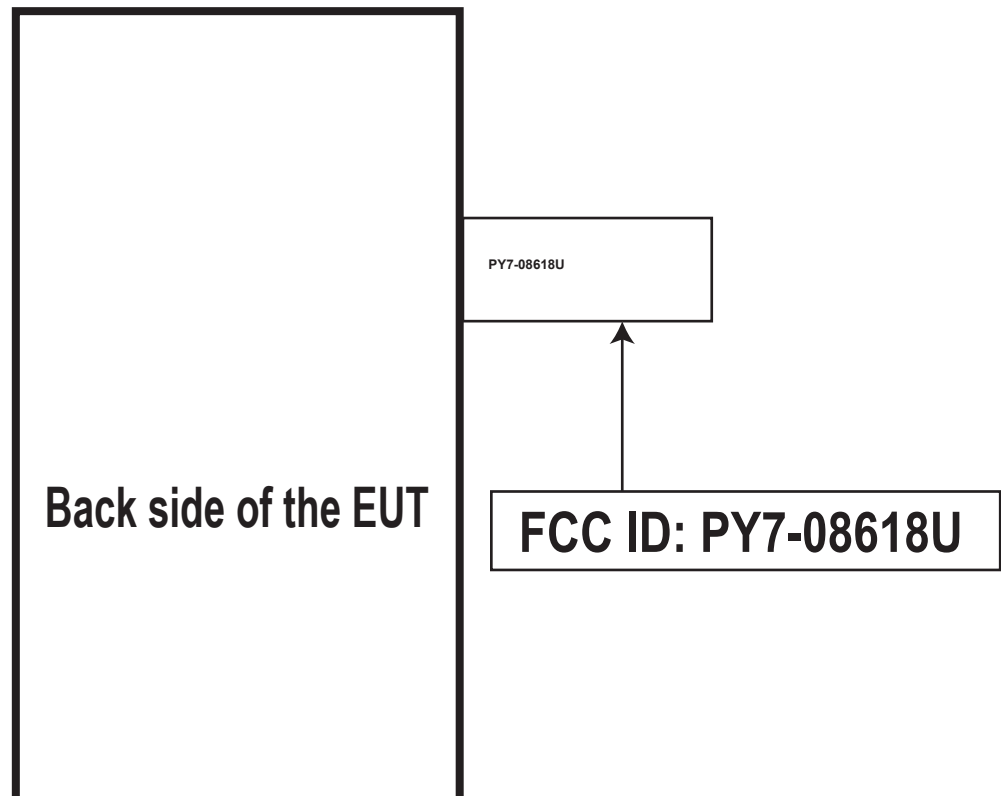

## Label and Label Location PY7-08618U

The FCC ID is not on the exterior of the device but labelling meets the conditions allowed in KDB 784748 for the label to be placed in a user accessible area:

1. The device is handheld
2. The quick start manual directs the user where to find the FCC label
3. The user does not require any special tools to access the FCC label and the label is not removable
4. The FCC ID is on the label, FCC15.19(a) statement in manual due to device size
5. The label tray which has FCC ID is stored in the same place of the SIM card tray, pull it our to exhibit FCC ID.