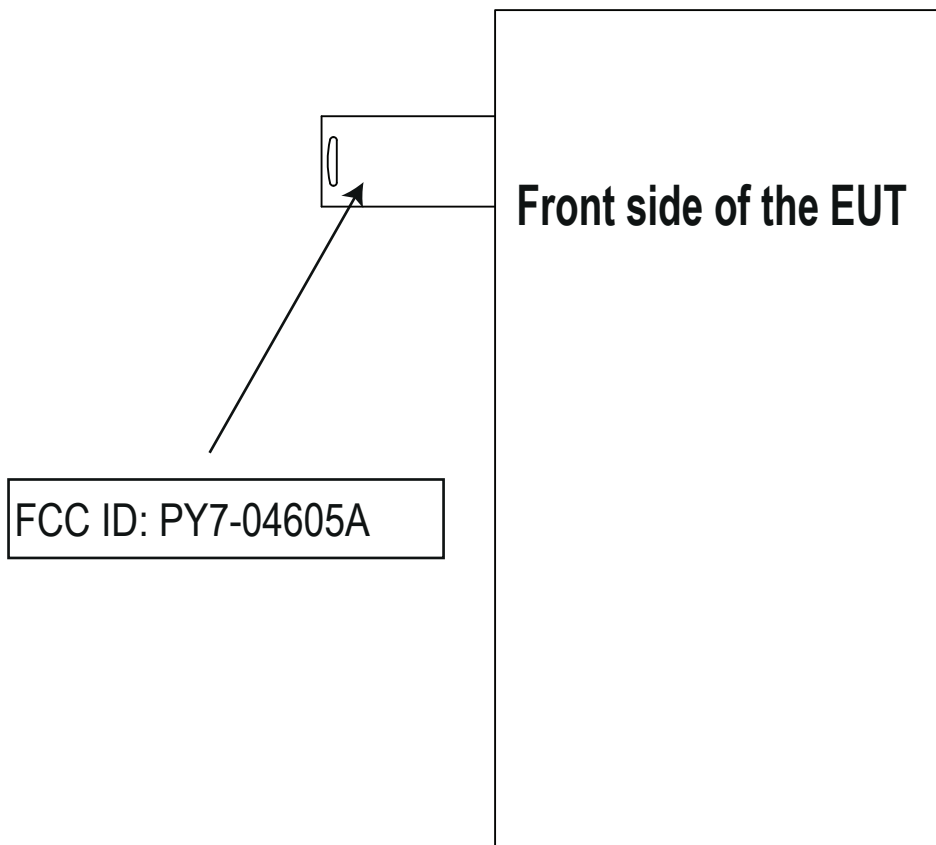

Label and Label Location

PY7-04605A

The FCC ID is not on the exterior of the device but labelling meets the conditions allowed in KDB 784748 for the label to be placed in a user accessible area:

1. The device is handheld;
2. The quick start manual directs the user where to find the FCC label;
3. The user does not require any special tools to access the FCC label and the label is not removable;
4. The FCC ID is on the label, FCC15.19(a) statement in manual due to device size;
5. The label tray which has FCC ID is stored in the same place of the SIM card tray. Pull it out to exhibit FCC ID. Please refer to startup guide for detail.