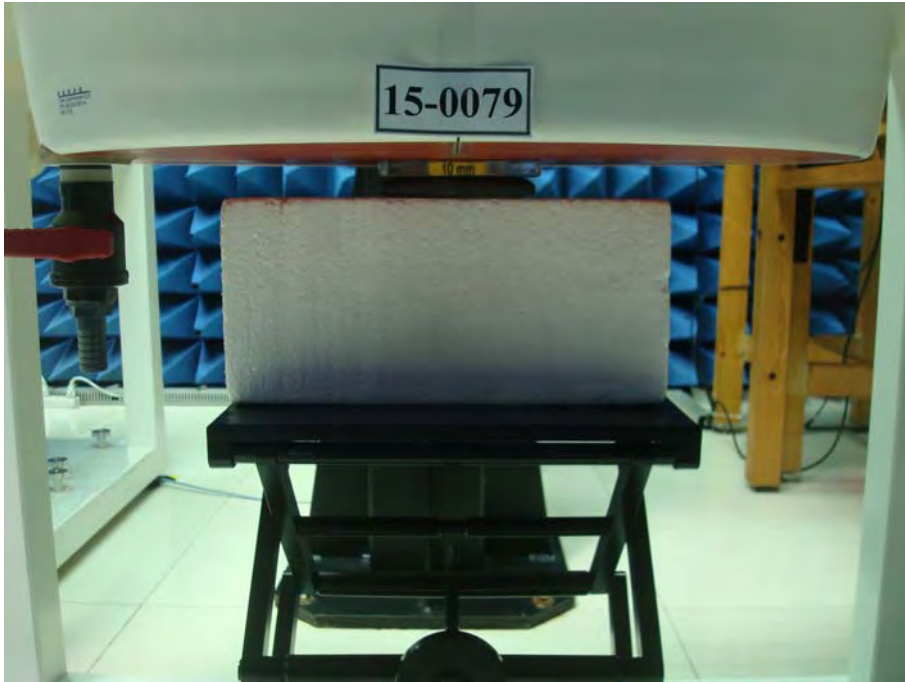

## SAR Test Setup Photographs

EUT Side Definition	
Mode	Side
1	Side 1
2	Side 2
3	Side 3
4	Side 4
5	Side 5
6	Side 6

Phantom Position : Flat	EUT side : Side 1
Spacing to phantom : 10 mm	Accessory : N/A

Phantom Position : Flat	EUT side : Side 2
Spacing to phantom : 10 mm	Accessory : N/A

Phantom Position : Flat	EUT side : Side 3
Spacing to phantom : 10 mm	Accessory : N/A

Phantom Position : Flat	EUT side : Side 4
Spacing to phantom : 10 mm	Accessory : N/A

Phantom Position : Flat	EUT side : Side 5
Spacing to phantom : 10 mm	Accessory : N/A