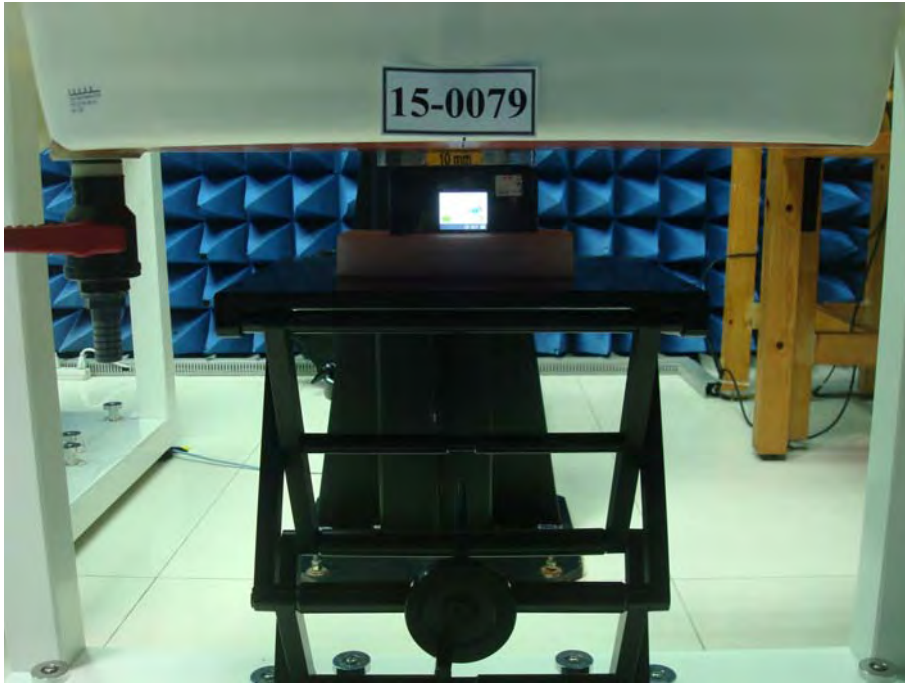

## SAR Test Setup Photographs

EUT Side Definition	
Mode	Side
1	Side 1
2	Side 2
3	Side 3
4	Side 4
5	Side 5
6	Side 6

Phantom Position : Flat	EUT side : Side 1
Spacing to phantom : 10 mm	Accessory : N/A

Phantom Position : Flat	EUT side : Side 2
Spacing to phantom : 10 mm	Accessory : N/A

Phantom Position : Flat	EUT side : Side 3
Spacing to phantom : 10 mm	Accessory : N/A

Phantom Position : Flat	EUT side : Side 4
Spacing to phantom : 10 mm	Accessory : N/A

Phantom Position : Flat	EUT side : Side 5
Spacing to phantom : 10 mm	Accessory : N/A