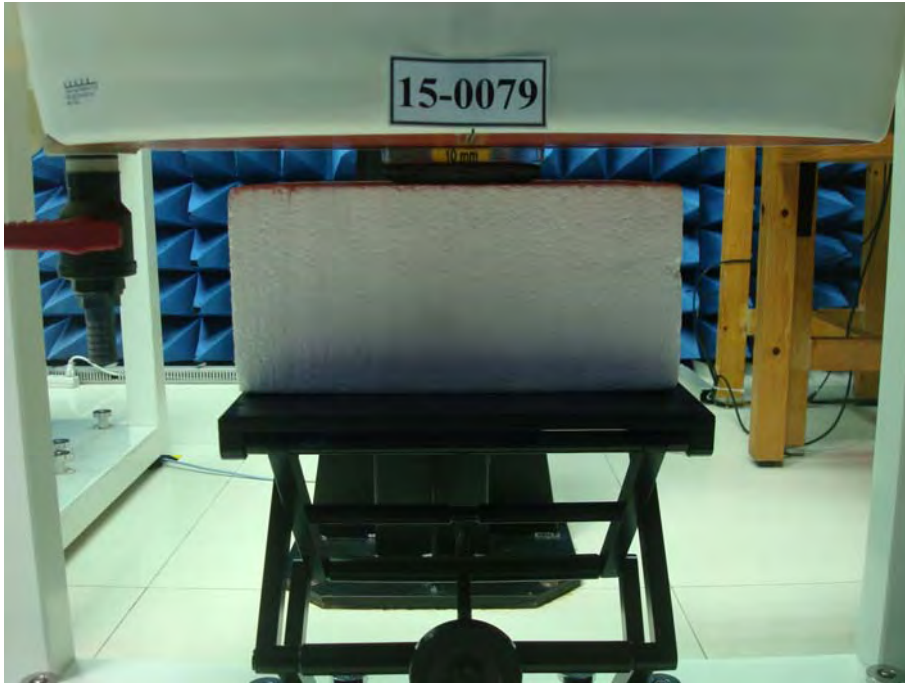

## SAR Test Setup Photographs

EUT Side Definition	
Mode	Side
1	Side 1
2	Side 2
3	Side 3
4	Side 4
5	Side 5
6	Side 6

Phantom Position : Flat	EUT side : Side 1
Spacing to phantom : 10 mm	Accessory : N/A

Phantom Position : Flat	EUT side : Side 2
Spacing to phantom : 10 mm	Accessory : N/A

Phantom Position : Flat	EUT side : Side 3
Spacing to phantom : 10 mm	Accessory : N/A

Phantom Position : Flat	EUT side : Side 4
Spacing to phantom : 10 mm	Accessory : N/A

Phantom Position : Flat	EUT side : Side 5
Spacing to phantom : 10 mm	Accessory : N/A