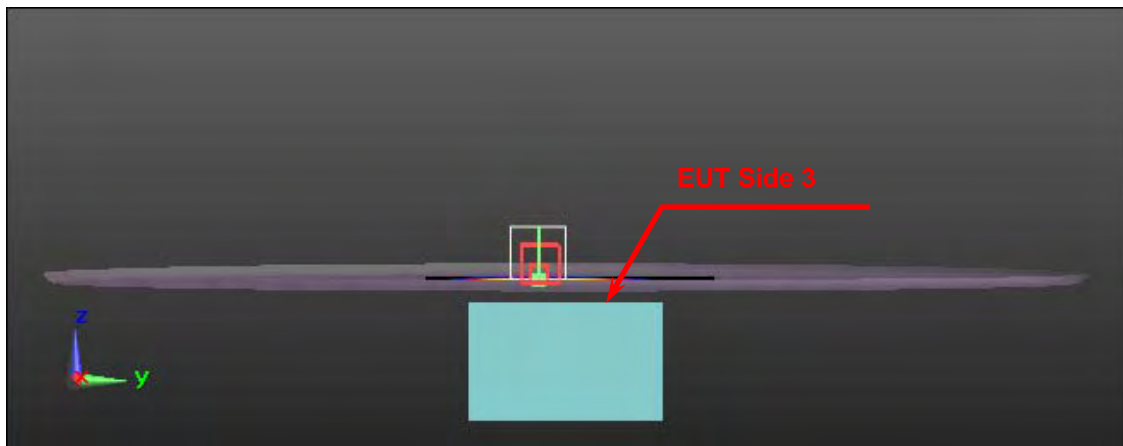

## SAR Test Setup Photographs

EUT Side Definition	
Mode	Side
1	Side 1
2	Side 2
3	Side 3
4	Side 4
5	Side 5
6	Side 6

Phantom Position : Flat	EUT side : Side 1
Spacing to phantom : 10 mm	Accessory : N/A

Phantom Position : Flat	EUT side : Side 2
Spacing to phantom : 10 mm	Accessory : N/A

Phantom Position : Flat	EUT side : Side 3
Spacing to phantom : 10 mm	Accessory : N/A

Phantom Position : Flat	EUT side : Side 4
Spacing to phantom : 10 mm	Accessory : N/A

Phantom Position : Flat	EUT side : Side 5
Spacing to phantom : 10 mm	Accessory : N/A