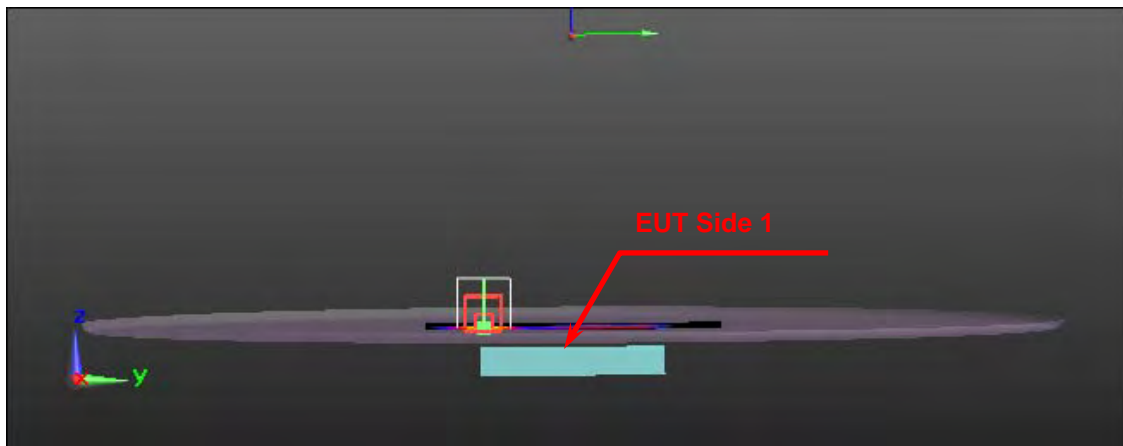

## SAR Test Setup Photographs

EUT Side Definition	
Mode	Side
1	Side 1
2	Side 2
3	Side 3
4	Side 4
5	Side 5
6	Side 6

Phantom Position : Flat	EUT side : Side 1
Spacing to phantom : 10 mm	Accessory : N/A

Phantom Position : Flat	EUT side : Side 2
Spacing to phantom : 10 mm	Accessory : N/A

Phantom Position : Flat	EUT side : Side 3
Spacing to phantom : 10 mm	Accessory : N/A

Phantom Position : Flat	EUT side : Side 4
Spacing to phantom : 10 mm	Accessory : N/A

Phantom Position : Flat	EUT side : Side 5
Spacing to phantom : 10 mm	Accessory : N/A