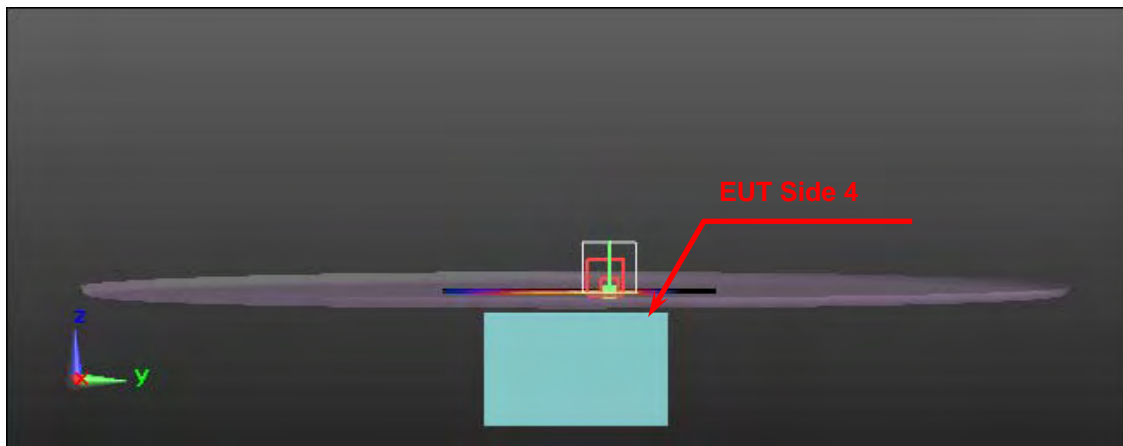

## SAR Test Setup Photographs

EUT Side Definition	
Mode	Side
1	Side 1
2	Side 2
3	Side 3
4	Side 4
5	Side 5
6	Side 6

Phantom Position : Flat	EUT side : Side 1
Spacing to phantom : 10 mm	Accessory : N/A

Phantom Position : Flat	EUT side : Side 2
Spacing to phantom : 10 mm	Accessory : N/A

Phantom Position : Flat	EUT side : Side 3
Spacing to phantom : 10 mm	Accessory : N/A

Phantom Position : Flat	EUT side : Side 4
Spacing to phantom : 10 mm	Accessory : N/A

Phantom Position : Flat	EUT side : Side 5
Spacing to phantom : 10 mm	Accessory : N/A