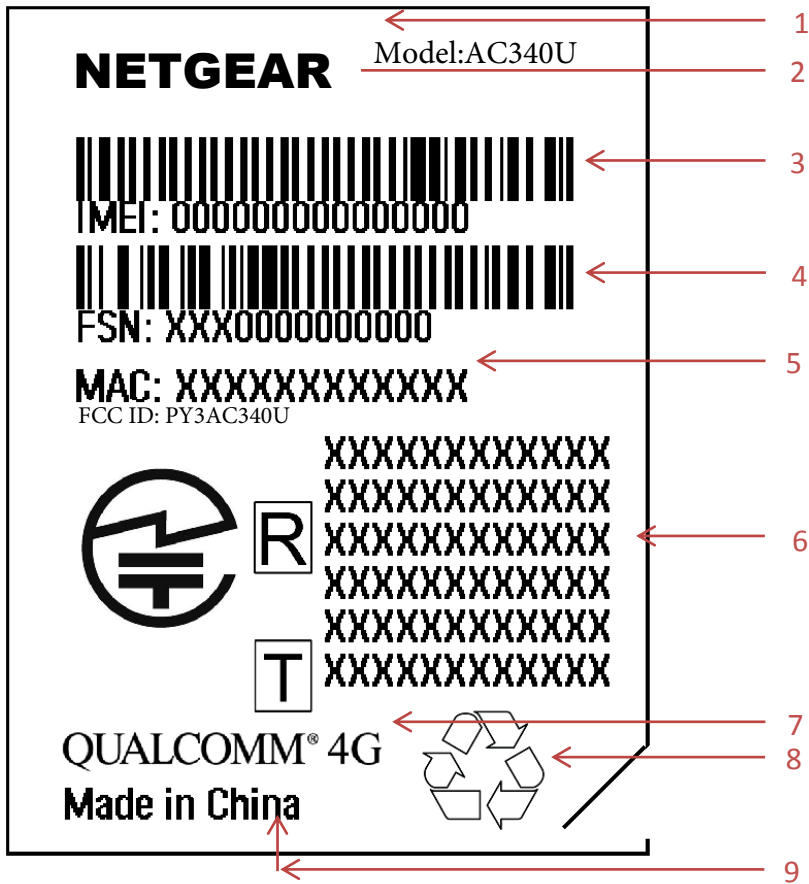

DEVICE LABEL

Item	Description	Height	Additional Info
1	Static text "Model: NI-760S"	1.0mm	
2	Static text "Company Name"	1.0mm	
3	Dynamic barcode and text of IMEI value, with prefix "IMEI:" in text form only	Barcode: 2.0mm Text: 1.0mm	Barcode X-dimension: 5-mil (0.127mm); Code 128AUTO symbology
4	Dynamic barcode and text of FSN value, with prefix "FSN" in text form only. This is Sierra's internal factory serial number.	Barcode: 2.0mm Text: 1.0mm	Barcode X-dimension: 5-mil (0.127mm); Code 128AUTO symbology
5	Dynamic text of MAC ID value, with prefix "MAC:"	1.0mm	
6	Static "Telec" and "JATE" numbers and logo	Logo: 5.0mm Text: 1.0mm "R" and "T": 2.0mm	
7	Static logo "Qualcomm® 4G"	1.2mm	
8	Static logo "Recycle"	4.0mm	
9	Static text "Made in China"	1.0mm	

FCC ID: PY3AC340U

Label Location: this label is on the back of the device.