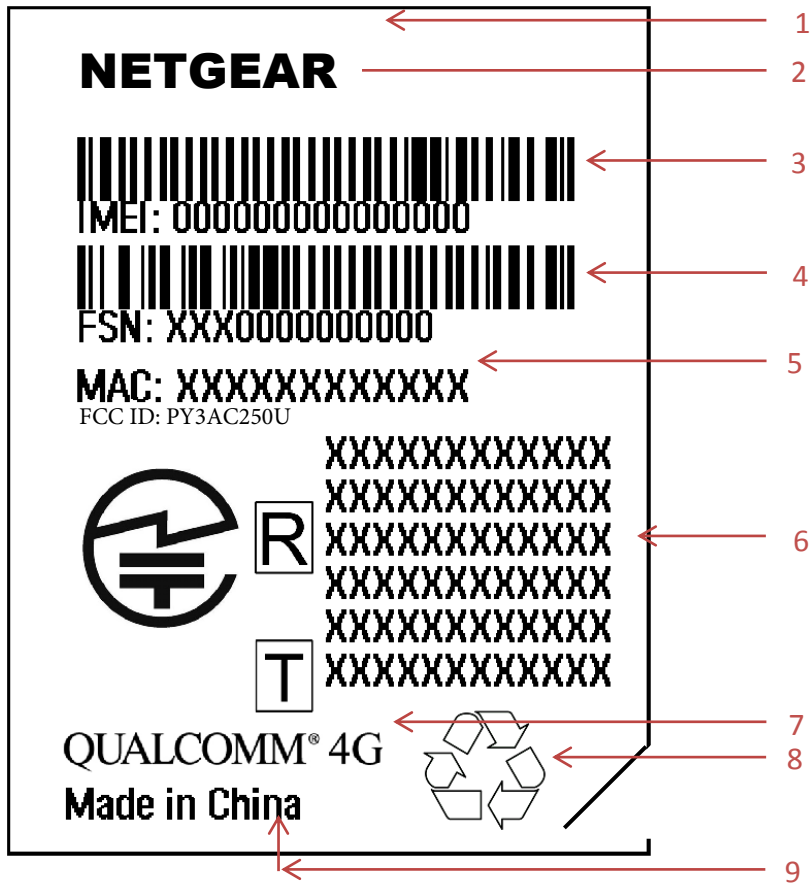

DEVICE LABEL

Item	Description	Height	Additional Info
1	Static text "Model: NI-760S"	1.0mm	
2	Static text "Company Name"	1.0mm	
3	Dynamic barcode and text of IMEI value, with prefix "IMEI:" in text form only	Barcode: 2.0mm Text: 1.0mm	Barcode X-dimension: 5-mil (0.127mm); Code 128AUTO symbology
4	Dynamic barcode and text of FSN value, with prefix "FSN" in text form only. This is Sierra's internal factory serial number.	Barcode: 2.0mm Text: 1.0mm	Barcode X-dimension: 5-mil (0.127mm); Code 128AUTO symbology
5	Dynamic text of MAC ID value, with prefix "MAC:"	1.0mm	
6	Static "Telec" and "JATE" numbers and logo	Logo: 5.0mm Text: 1.0mm "R" and "T": 2.0mm	
7	Static logo "Qualcomm® 4G"	1.2mm	
8	Static logo "Recycle"	4.0mm	
9	Static text "Made in China"	1.0mm	

FCC ID: PY3AC250U

Label Location: this label is on the back of the device.