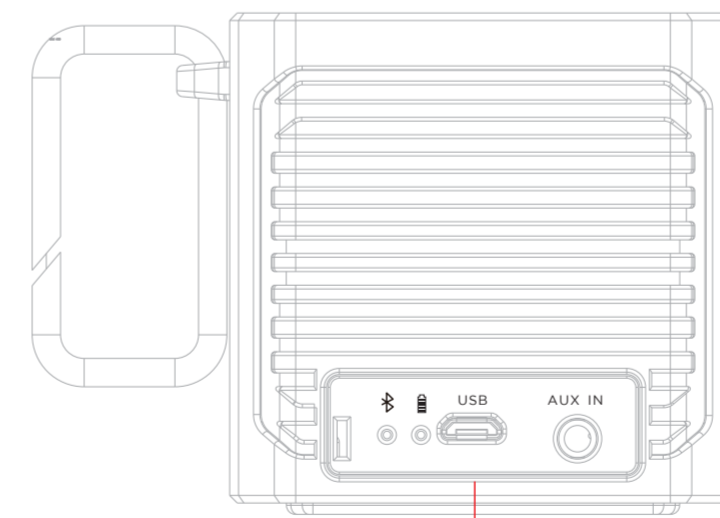

bēm

USB AUX IN

⏻ - ⏪ +  
0.25mm

**bēm**  
WIRELESS  
Model Number: EXO200  
Input: Micro USB 5V 1A  
Output: 1.5Wx2  
Li-ion battery: 3.7V=800mAh  
FCC ID: PXX-EXO200  
IC: 11348A-EXO200  
CE2200  
Made in China  
©2015- Bēm Wireless