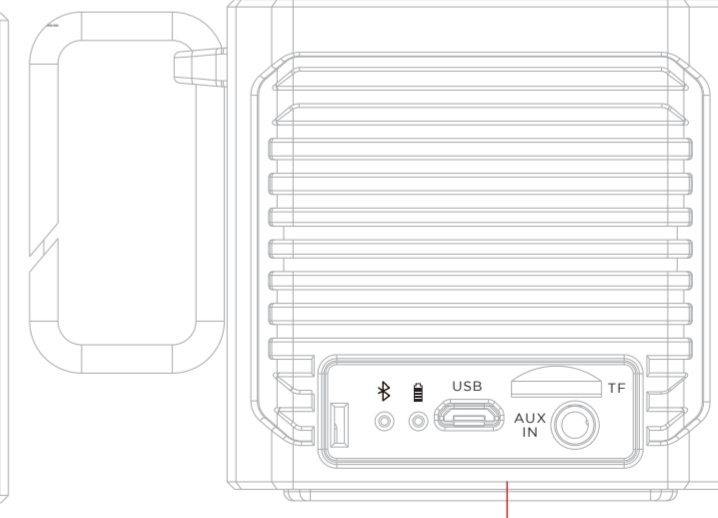

bēm

USB AUX IN

⏻ - ⏪ +
0.25mm

bēm
WIRELESS
Model Number: EXO200
Input: Micro USB 5V 1A
Output: 1.5Wx2
Li-ion battery: 3.7V=800mAh
FCC ID: PXX-EXO200
IC: 11348A-EXO200
CE2200
Made in China
©2015- Bēm Wireless

USB AUX IN

USB AUX IN TF