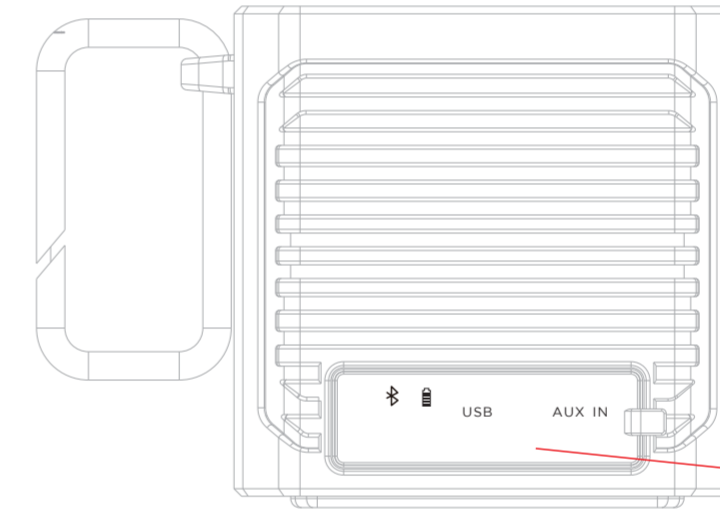

bēm

USB AUX IN

⏻ - ⏪ +  
0.25mm

**bēm**  
WIRELESS  
Model Number: EXO200  
Input: Micro USB 5V 1A  
Output: 1.5Wx2  
Li-ion battery: 3.7V=800mAh  
FCC ID: PXX-EXO200  
IC: 11348A-EXO200  
CE2200  
Made in China  
©2015- Bēm Wireless

USB AUX IN

USB AUX IN TF