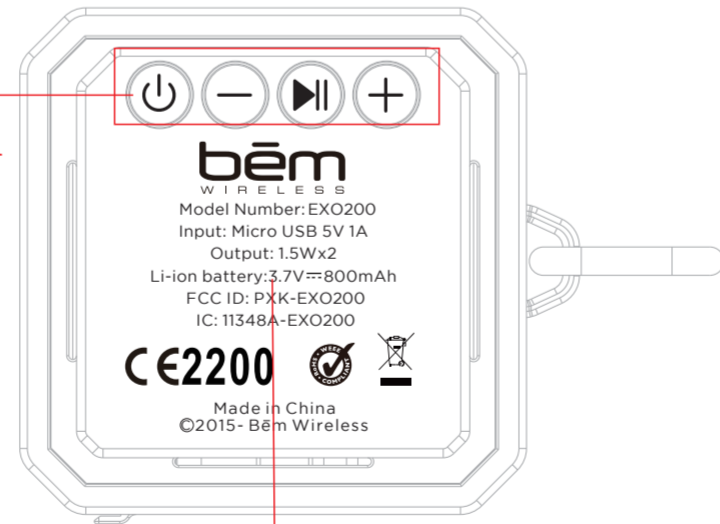

bēm

USB AUX IN

⏻ - ⏪ +  
0.25mm

**bēm**  
WIRELESS  
Model Number: EXO200  
Input: Micro USB 5V 1A  
Output: 1.5Wx2  
Li-ion battery: 3.7V=800mAh  
FCC ID: PXX-EXO200  
IC: 11348A-EXO200  
CE2200  
Made in China  
©2015- Bēm Wireless