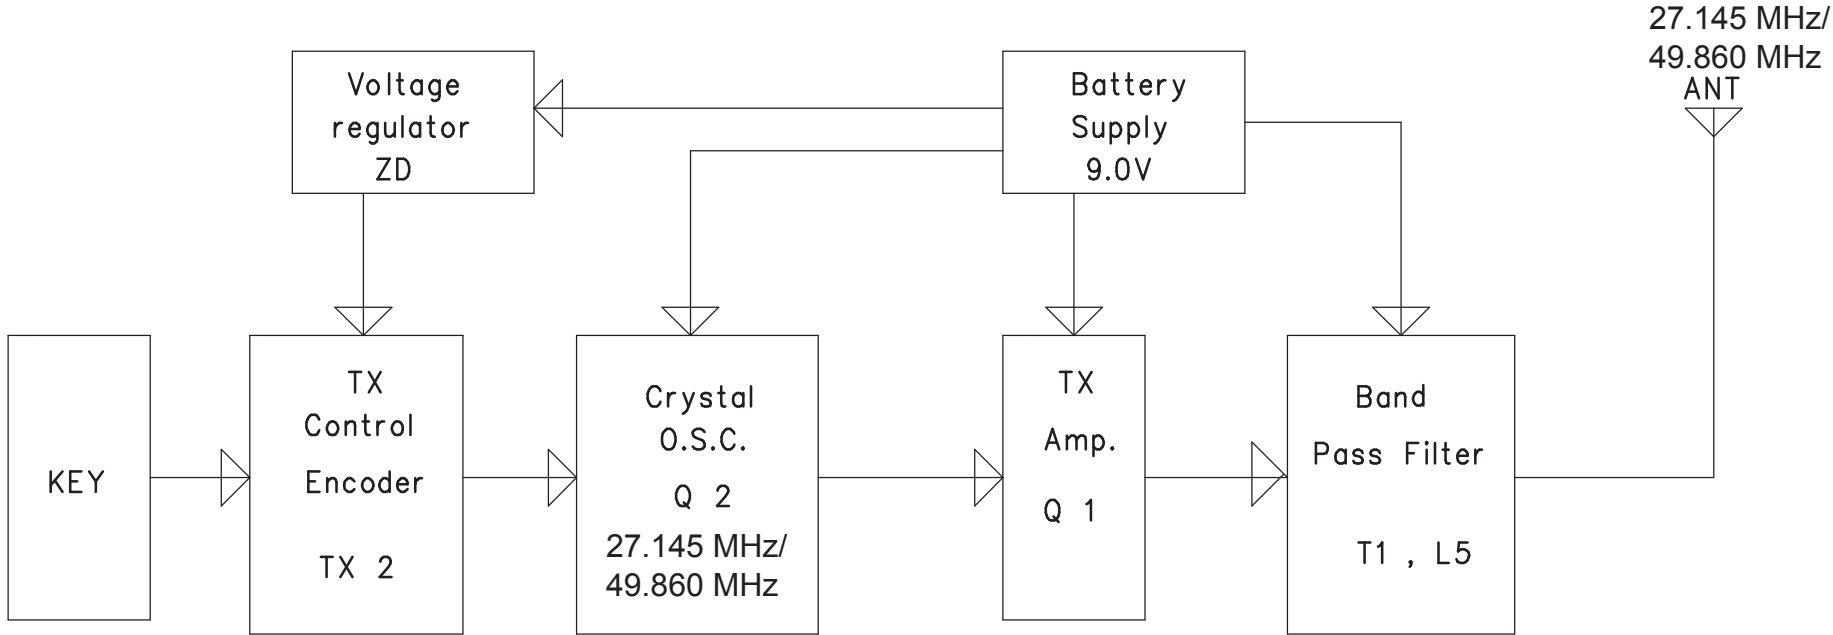

6

5

4

3

2

1

REVISION RECORD			
LTR	ECO NO:	APPROVED:	DATE:

COMPANY: <b>Jada Toys Co., Ltd</b>			
TITLE:			
DRAWN:	DATED:	CODE:	SIZE:
CHECKED:	DATED:	DRAWING NO: <b>90131-32TX-27M</b>	
QUALITY CONTROL:	DATED:	REV: <b>1.0</b>	
RELEASED:	DATED:	SCALE:	SHEET: OF