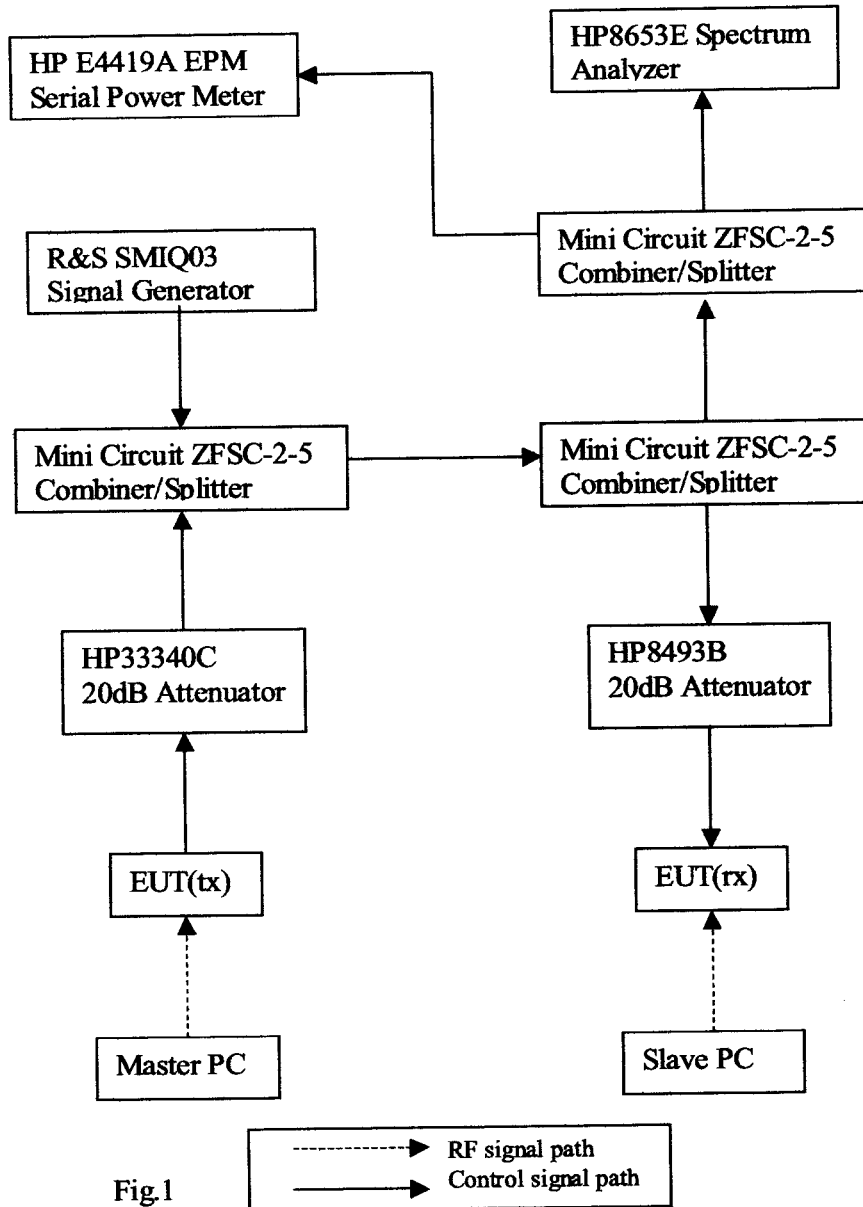

error.

7. Adjust the output power level of Jammer step by step, till it cause 8% PER.
8. Measuring the power at the receiver port using the power meter. This is the relative jammer power, adding some attenuators before the receiver if necessary.
9. Records the entire information and repeat step 3 in frequency increments of 50 kHz across the receiver passband with the CW Jammer.

The number of points where the PER fails to achieve 8% is determined and if this is above 20% of the total, the test is failed otherwise it is passed. The numerical data associated the three selected channels is tabulated as tab. 1