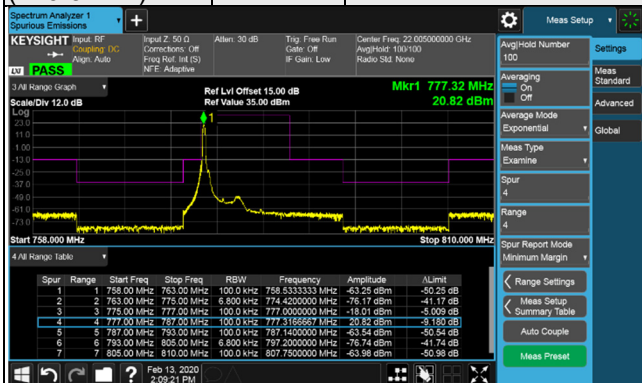

LTE Band 13

Channel Bandwidth: 5MHz

Channel 23205
(779.5MHz)

QPSK

1 RB / 0 RB Offset

Channel 23255
(784.5MHz)

QPSK

1 RB / 24 RB Offset