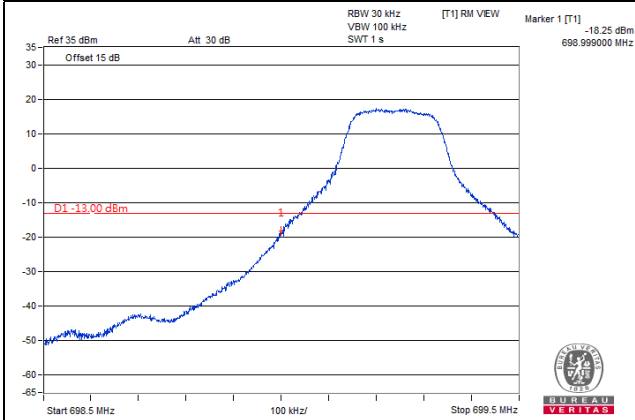

Channel Bandwidth: 3MHz

Channel 23025
(700.5MHz)

QPSK

1 RB / 0 RB Offset

Channel 23165
(714.5MHz)

QPSK

1 RB / 14RB Offset

Channel 23025
(700.5MHz)