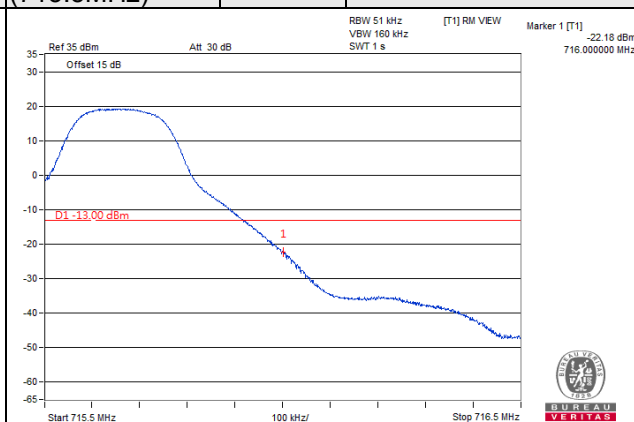

BUREAU VERITAS

Channel Bandwidth: 5MHz

Channel 23035
(701.5MHz)

QPSK

1 RB / 0 RB Offset

Channel 23155
(713.5MHz)

QPSK

1 RB / 24RB Offset