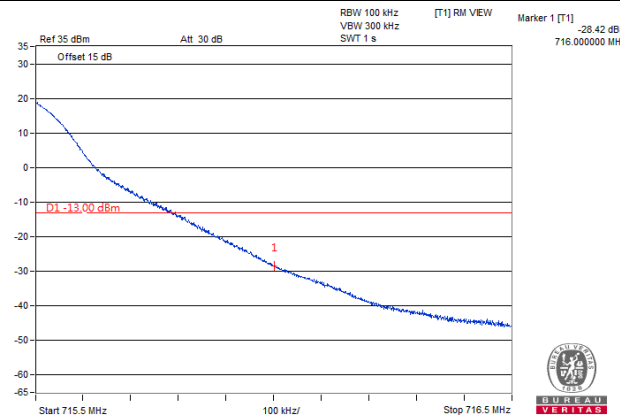

Channel Bandwidth: 10MHz

Channel 23780
(709.0MHz)

QPSK

1 RB / 0 RB Offset

Channel 23800
(711.0MHz)

QPSK

1 RB / 49 RB Offset

Channel 23780
(709.0MHz)