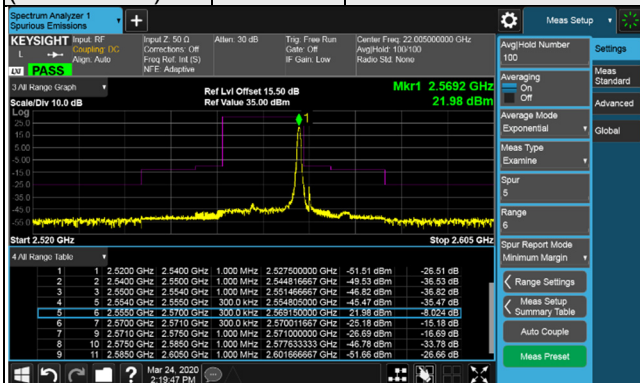

Channel Bandwidth: 15MHz

Channel 21375 (2562.5MHz) QPSK 1 RB / 0 RB Offset

Channel 21375 (2562.5MHz) QPSK 1 RB / 74 RB Offset

Channel 21375 (2562.5MHz) QPSK 75 RB / 0 RB Offset

Channel Bandwidth: 20MHz

Channel 20850
(2510.0MHz)

QPSK

1 RB / 0 RB Offset

Channel 21100
(2535.0MHz)

QPSK

1 RB / 0 RB Offset

Channel 20850
(2510.0MHz)

QPSK

1 RB / 99 RB Offset