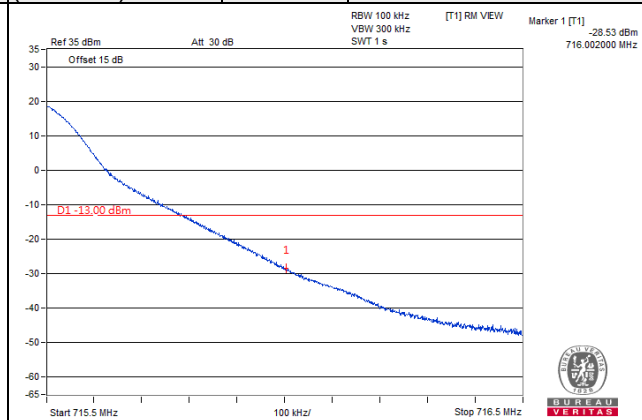

Channel Bandwidth: 10MHz

Channel 23060
(704MHz)

QPSK

1 RB / 0 RB Offset

Channel 23130
(711MHz)

QPSK

1 RB / 24RB Offset