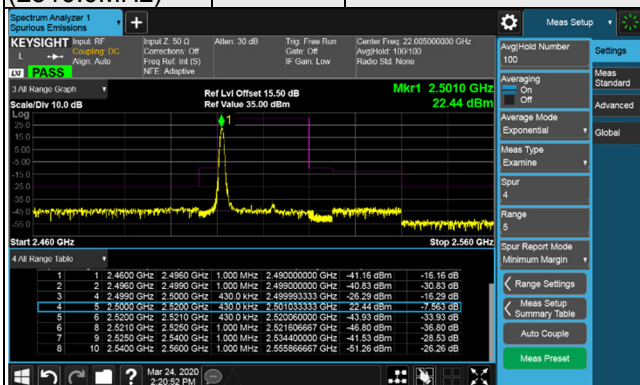

Channel Bandwidth: 15MHz

Channel 21375 (2562.5MHz) QPSK 1 RB / 0 RB Offset

Channel 21375 (2562.5MHz) QPSK 1 RB / 74 RB Offset

Channel 21375 (2562.5MHz) QPSK 75 RB / 0 RB Offset

Channel Bandwidth: 20MHz

Channel 20850
(2510.0MHz)

QPSK

1 RB / 0 RB Offset

Channel 21100
(2535.0MHz)

QPSK

1 RB / 0 RB Offset

Channel 20850
(2510.0MHz)

QPSK

1 RB / 99 RB Offset