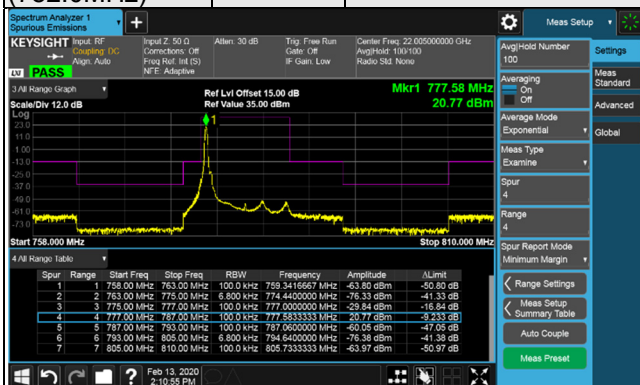

Channel Bandwidth: 10MHz

Channel 23230
(782.0MHz)

QPSK

1 RB / 0 RB Offset

Channel 23230
(782.0MHz)

QPSK

1 RB / 49 RB Offset