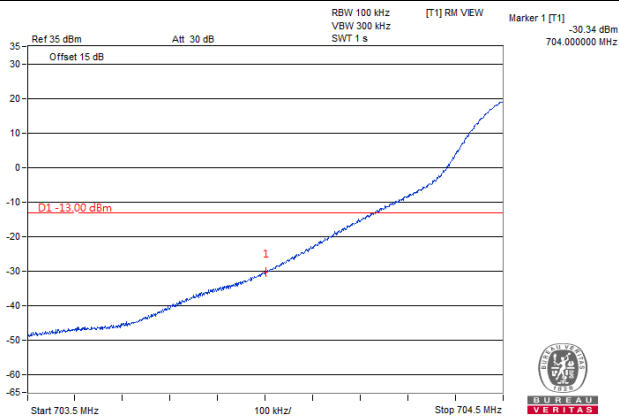

Channel Bandwidth: 10MHz

Channel 23780
(709.0MHz)

QPSK

1 RB / 0 RB Offset

Channel 23800
(711.0MHz)

QPSK

1 RB / 49 RB Offset

Channel 23780
(709.0MHz)