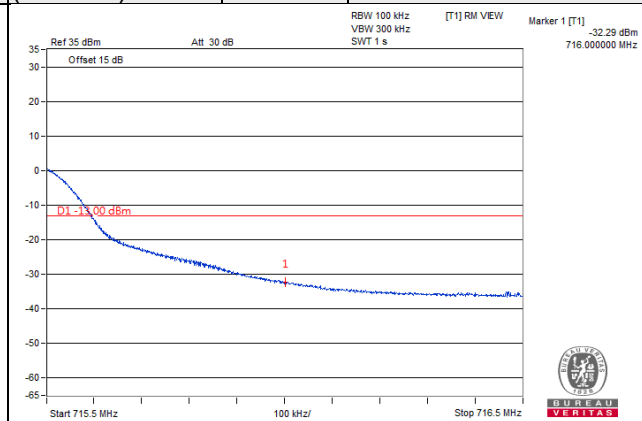

QPSK

1 RB / 24RB Offset

Channel 23060
(704MHz)

QPSK

50 RB / 0 RB Offset

Channel 23130
(711MHz)

QPSK

25 RB / 0 RB Offset

LTE Band 13

Channel Bandwidth: 5MHz

Channel 23205
(779.5MHz)

QPSK

1 RB / 0 RB Offset

Channel 23255
(784.5MHz)

QPSK

1 RB / 24 RB Offset