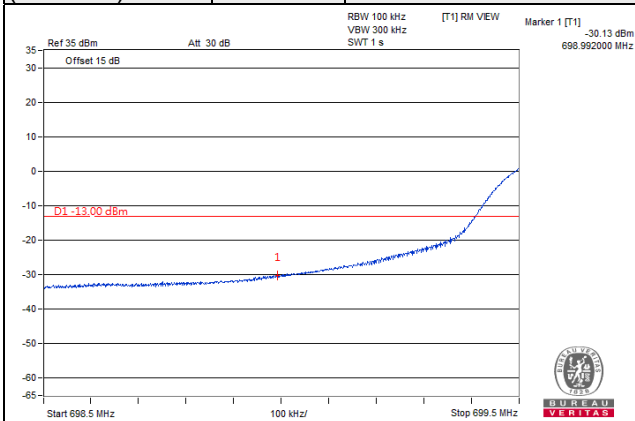

QPSK

1 RB / 24RB Offset

Channel 23060
(704MHz)

QPSK

50 RB / 0 RB Offset

Channel 23130
(711MHz)

QPSK

25 RB / 0 RB Offset

LTE Band 13

Channel Bandwidth: 5MHz

Channel 23205
(779.5MHz)

QPSK

1 RB / 0 RB Offset

Channel 23255
(784.5MHz)

QPSK

1 RB / 24 RB Offset