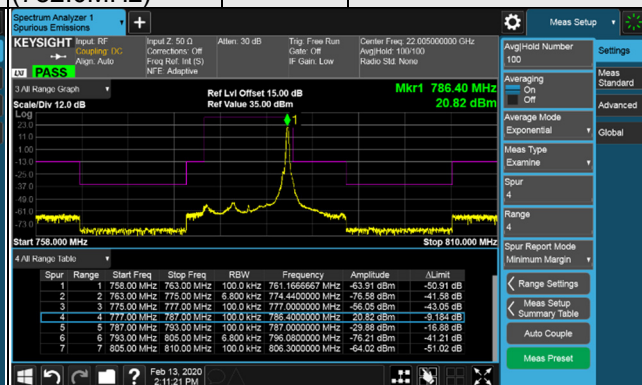

Channel Bandwidth: 10MHz

Channel 23230
(782.0MHz)

QPSK

1 RB / 0 RB Offset

Channel 23230
(782.0MHz)

QPSK

1 RB / 49 RB Offset