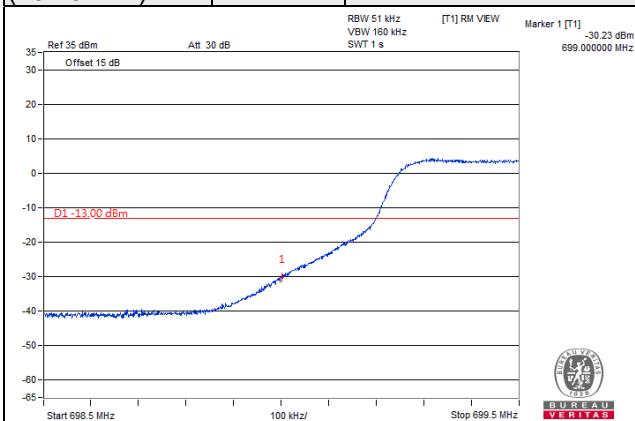

Channel 23035
(701.5MHz)

QPSK

25 RB / 0 RB Offset

Channel 23155
(713.5MHz)

QPSK

25 RB / 0 RB Offset