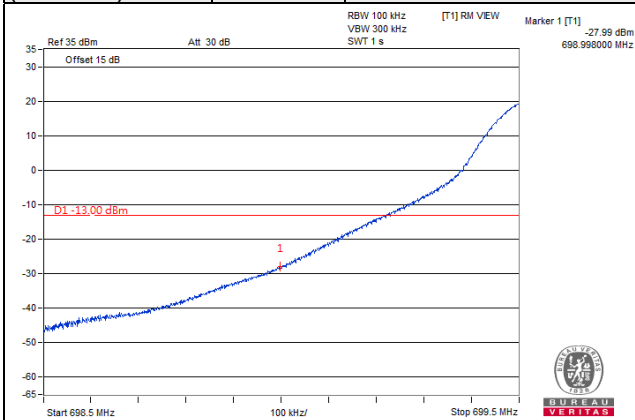

Channel Bandwidth: 10MHz

Channel 23060
(704MHz)

QPSK

1 RB / 0 RB Offset

Channel 23130
(711MHz)

QPSK

1 RB / 24RB Offset