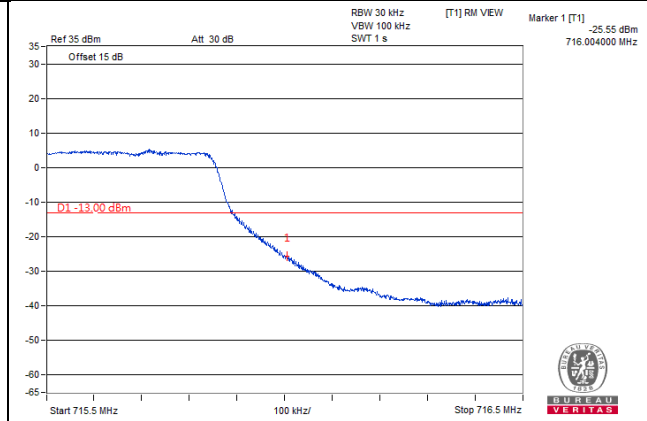

Channel 23025
(700.5MHz)

QPSK

15 RB / 0 RB Offset

Channel 23165
(714.5MHz)

QPSK

15 RB / 0 RB Offset