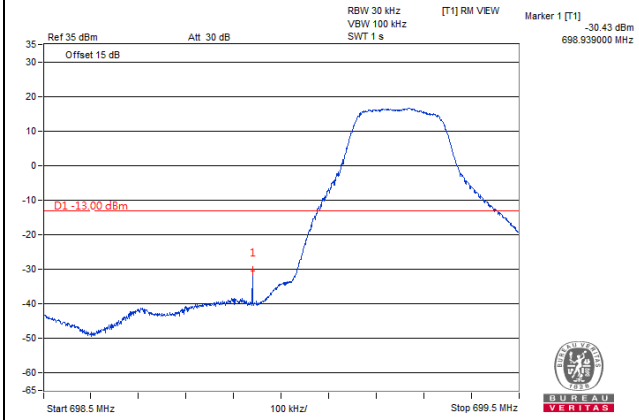

LTE Band 12

Channel Bandwidth: 1.4MHz

Channel 23017 (699.7MHz)	QPSK	1 RB / 0 RB Offset	Channel 23173 (715.3MHz)	QPSK	1 RB / 5 RB Offset