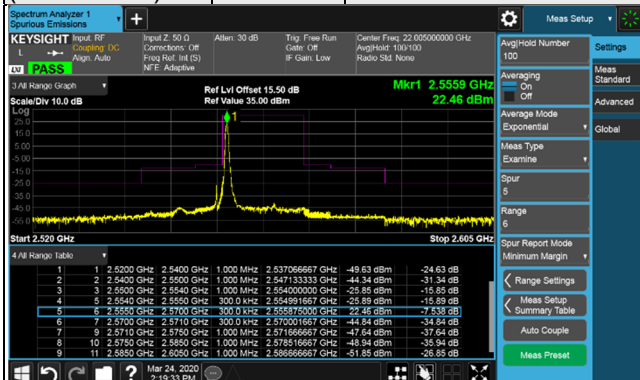

Channel Bandwidth: 15MHz

Channel 21375 (2562.5MHz) QPSK 1 RB / 0 RB Offset

Channel 21375 (2562.5MHz) QPSK 1 RB / 74 RB Offset

Channel 21375 (2562.5MHz) QPSK 75 RB / 0 RB Offset

Channel Bandwidth: 20MHz

Channel 20850
(2510.0MHz)

QPSK

1 RB / 0 RB Offset

Channel 21100
(2535.0MHz)

QPSK

1 RB / 0 RB Offset

Channel 20850
(2510.0MHz)

QPSK

1 RB / 99 RB Offset