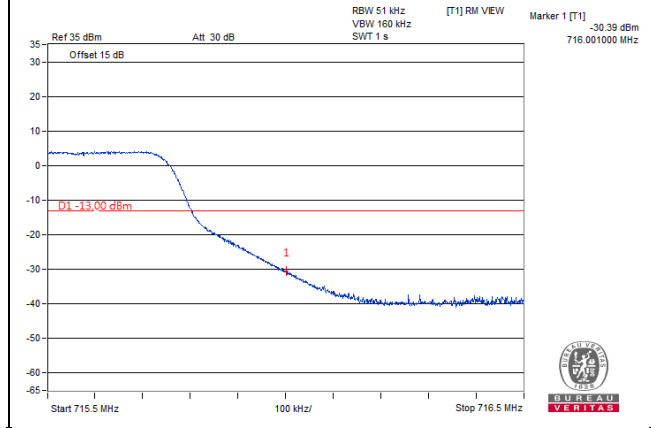

Channel 23755 (706.5MHz)	QPSK	25 RB / 0 RB Offset	Channel 23825 (713.5MHz)	QPSK	25 RB / 0 RB Offset