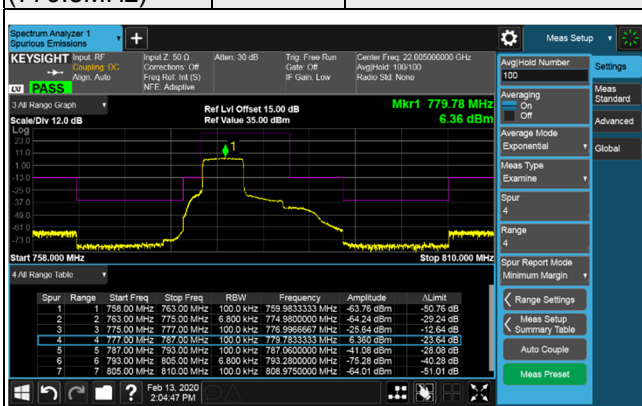

LTE Band 13

Channel Bandwidth: 5MHz

Channel 23205
(779.5MHz)

QPSK

1 RB / 0 RB Offset

Channel 23255
(784.5MHz)

QPSK

1 RB / 24 RB Offset

Channel 23205
(779.5MHz)

QPSK

25 RB / 0 RB Offset

Channel 23255
(784.5MHz)

QPSK

25 RB / 0 RB Offset

Channel Bandwidth: 10MHz

Channel 23230
(782.0MHz)