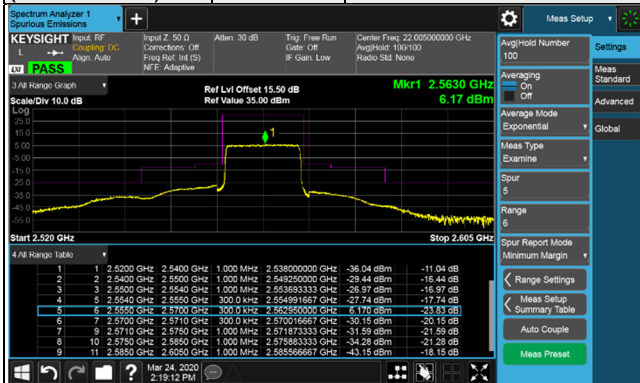

Channel Bandwidth: 15MHz

Channel 21375 (2562.5MHz) QPSK 1 RB / 0 RB Offset

Channel 21375 (2562.5MHz) QPSK 1 RB / 74 RB Offset

Channel 21375 (2562.5MHz) QPSK 75 RB / 0 RB Offset

Channel Bandwidth: 20MHz

Channel 20850
(2510.0MHz)

QPSK

1 RB / 0 RB Offset

Channel 21100
(2535.0MHz)

QPSK

1 RB / 0 RB Offset

Channel 20850
(2510.0MHz)

QPSK

1 RB / 99 RB Offset