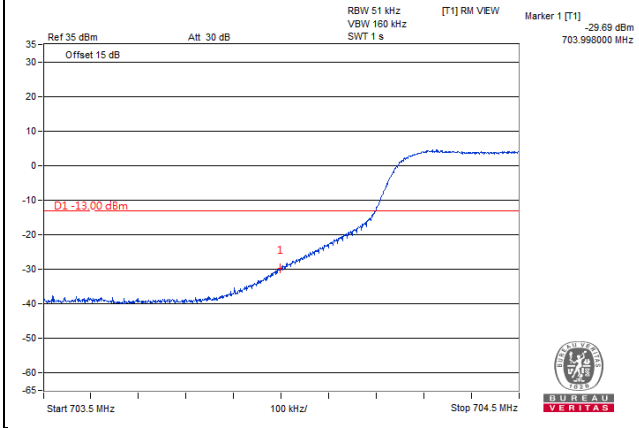

Channel 23755 (706.5MHz)	QPSK	25 RB / 0 RB Offset	Channel 23825 (713.5MHz)	QPSK	25 RB / 0 RB Offset