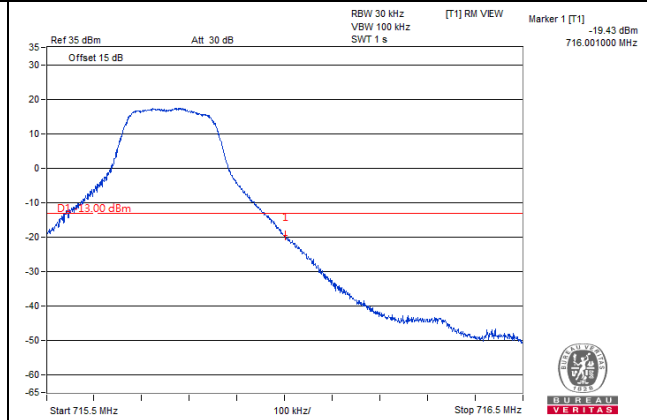

Channel Bandwidth: 3MHz

Channel 23025
(700.5MHz)

QPSK

1 RB / 0 RB Offset

Channel 23165
(714.5MHz)

QPSK

1 RB / 14RB Offset

Channel 23025
(700.5MHz)