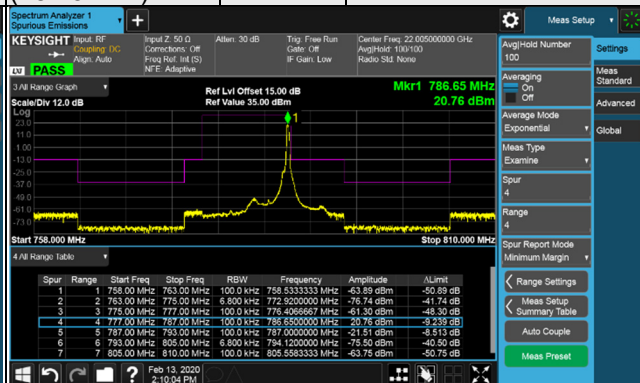

LTE Band 13

Channel Bandwidth: 5MHz

Channel 23205
(779.5MHz)

QPSK

1 RB / 0 RB Offset

Channel 23255
(784.5MHz)

QPSK

1 RB / 24 RB Offset