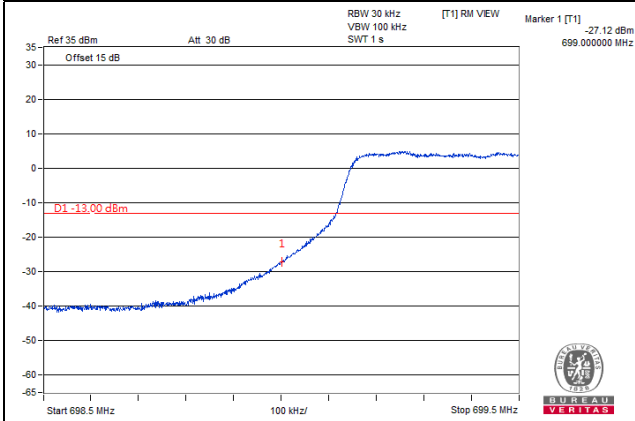

Channel 23025
(700.5MHz)

QPSK

15 RB / 0 RB Offset

Channel 23165
(714.5MHz)

QPSK

15 RB / 0 RB Offset