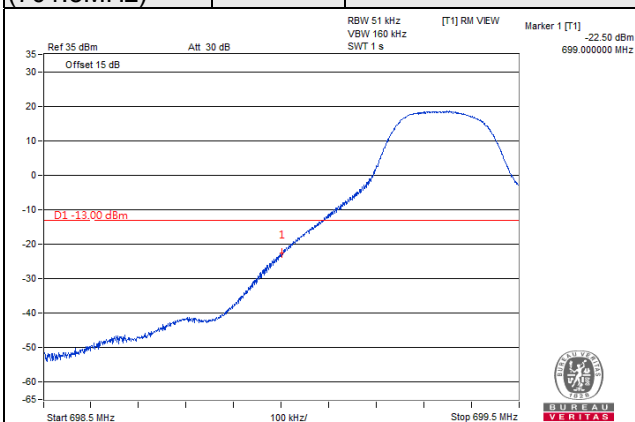

BUREAU VERITAS

Channel Bandwidth: 5MHz

Channel 23035
(701.5MHz)

QPSK

1 RB / 0 RB Offset

Channel 23155
(713.5MHz)

QPSK

1 RB / 24RB Offset