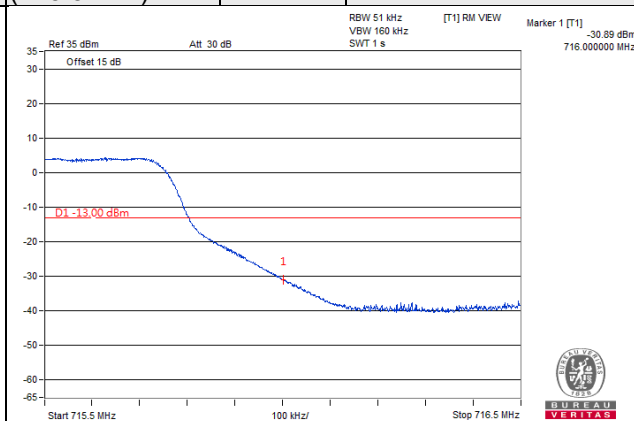

Channel 23035
(701.5MHz)

QPSK

25 RB / 0 RB Offset

Channel 23155
(713.5MHz)

QPSK

25 RB / 0 RB Offset