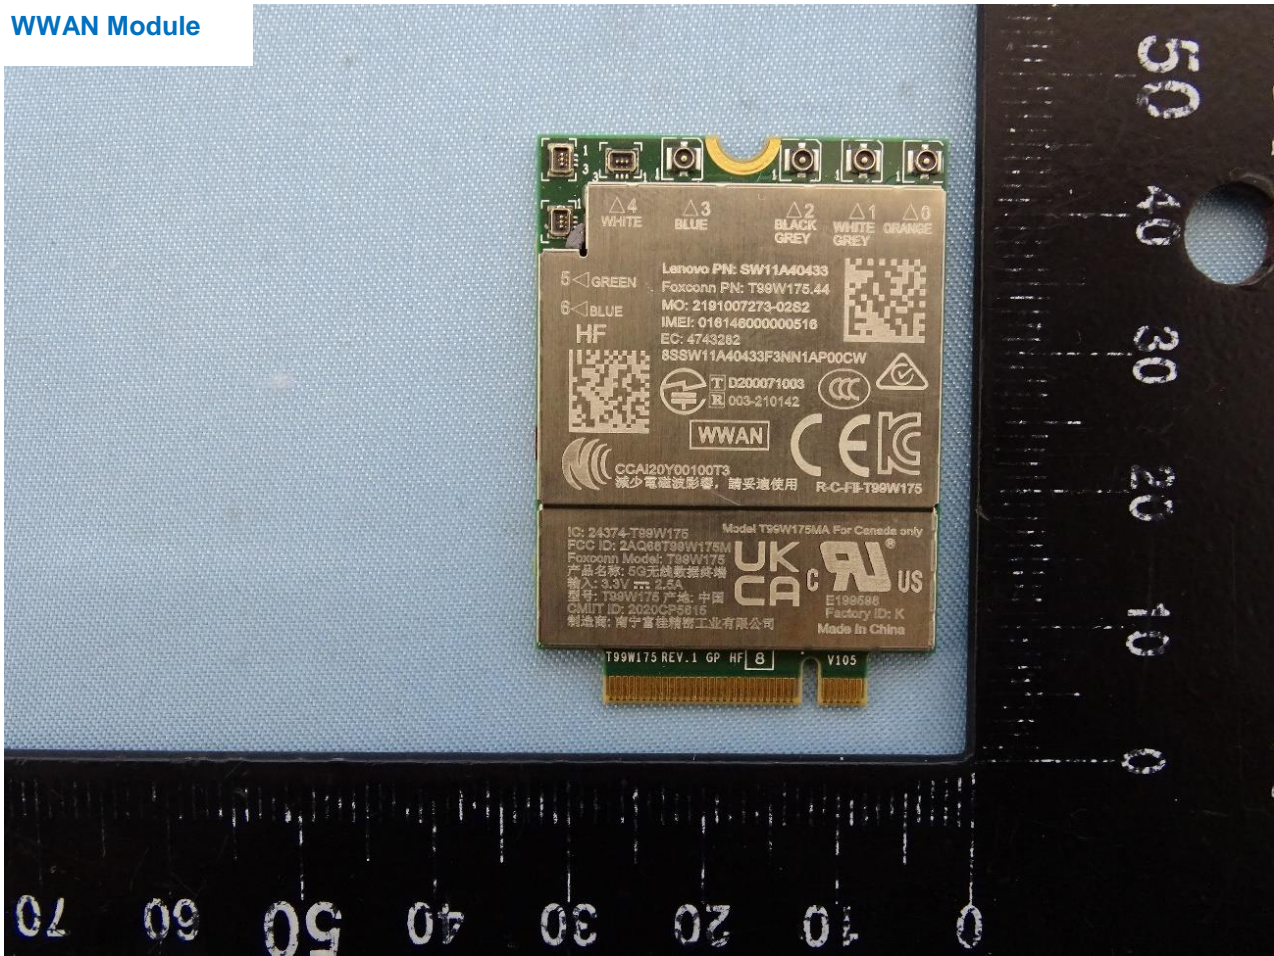

### 3. Internal Photograph of EUT

Brand Name: Lenovo / Model Name: TP00139A

#### AWAN, ICT, INPAQ and WNC Antenna

WWAN Module

WLAN Module

WWAN Main Antenna for AWAN

WWAN Aux. and GNSS Antenna for AWAN

WWAN MIMO Antenna 1 for AWAN

WWAN MIMO Antenna 2 for AWAN

WWAN Main Antenna for ICT