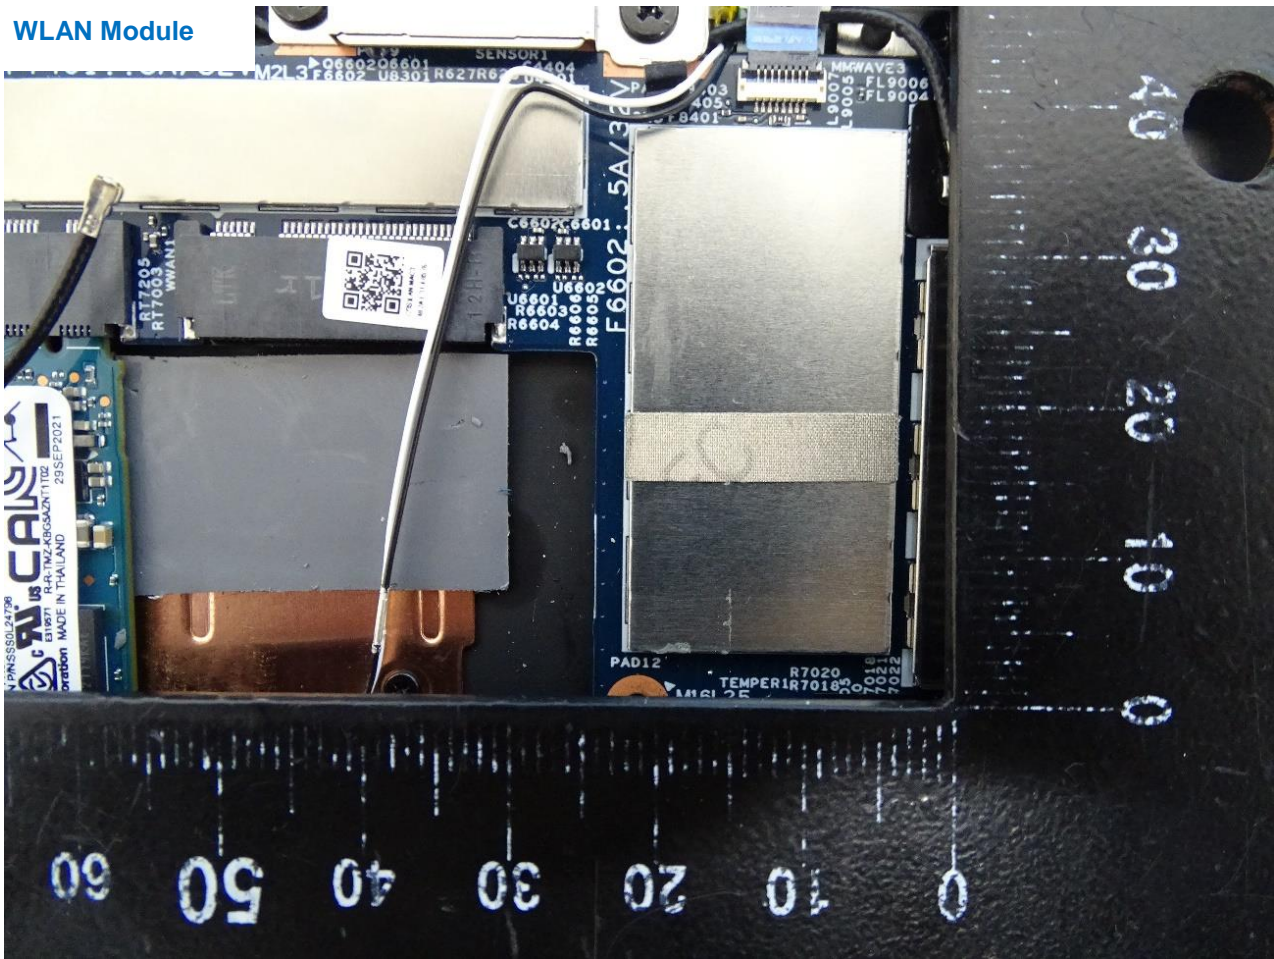

### 3. Internal Photograph of EUT

Brand Name: Lenovo / Model Name: TP00139A

#### AWAN, ICT, INPAQ and WNC Antenna

WWAN Module

WLAN Module

WWAN Main Antenna for AWAN

WWAN Aux. and GNSS Antenna for AWAN

WWAN MIMO Antenna 1 for AWAN

WWAN MIMO Antenna 2 for AWAN

WWAN Main Antenna for ICT