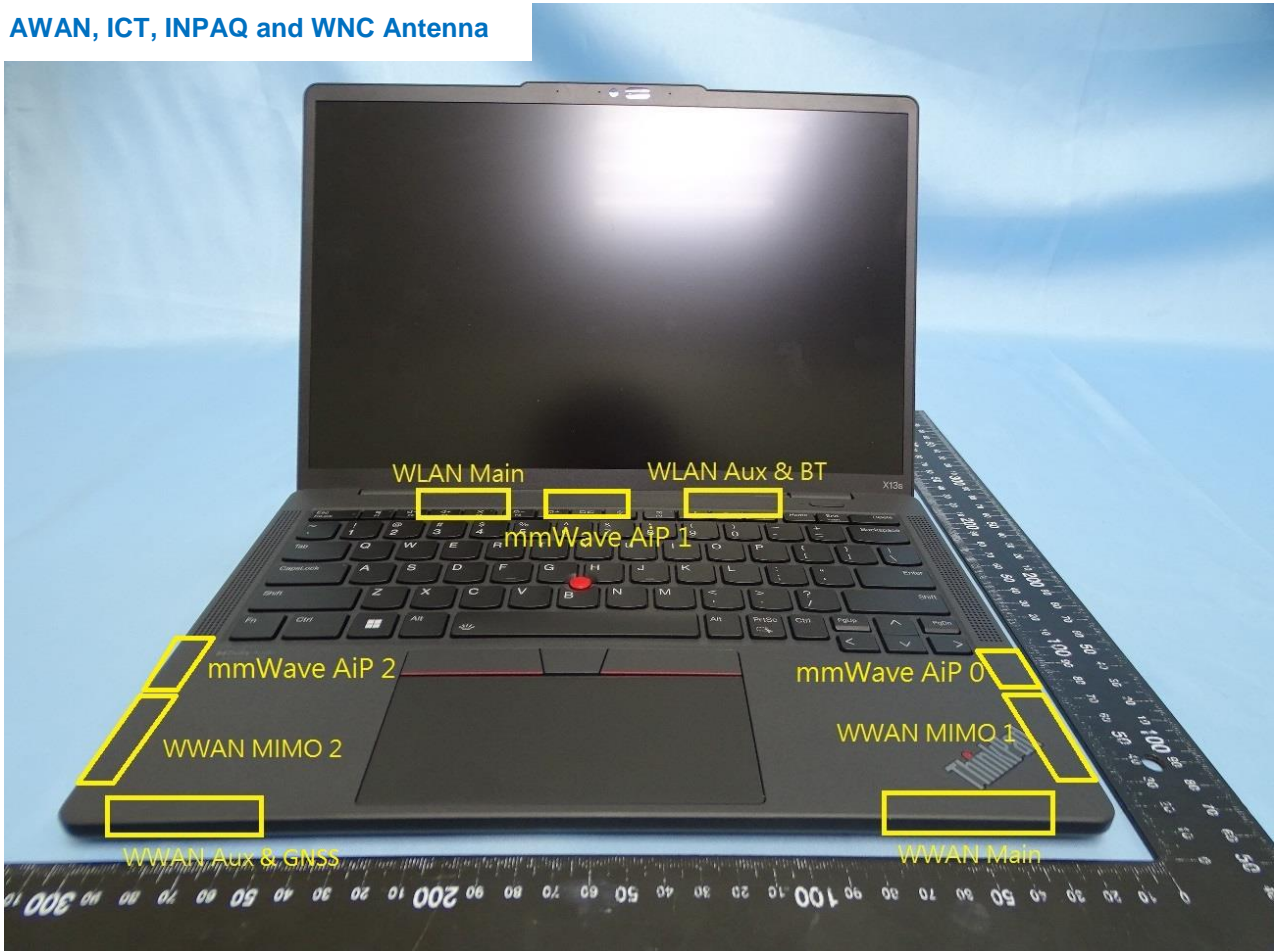

### 3. Internal Photograph of EUT

Brand Name: Lenovo / Model Name: TP00139A

#### AWAN, ICT, INPAQ and WNC Antenna

WWAN Module

WLAN Module

WWAN Main Antenna for AWAN

WWAN Aux. and GNSS Antenna for AWAN

WWAN MIMO Antenna 1 for AWAN

WWAN MIMO Antenna 2 for AWAN

WWAN Main Antenna for ICT