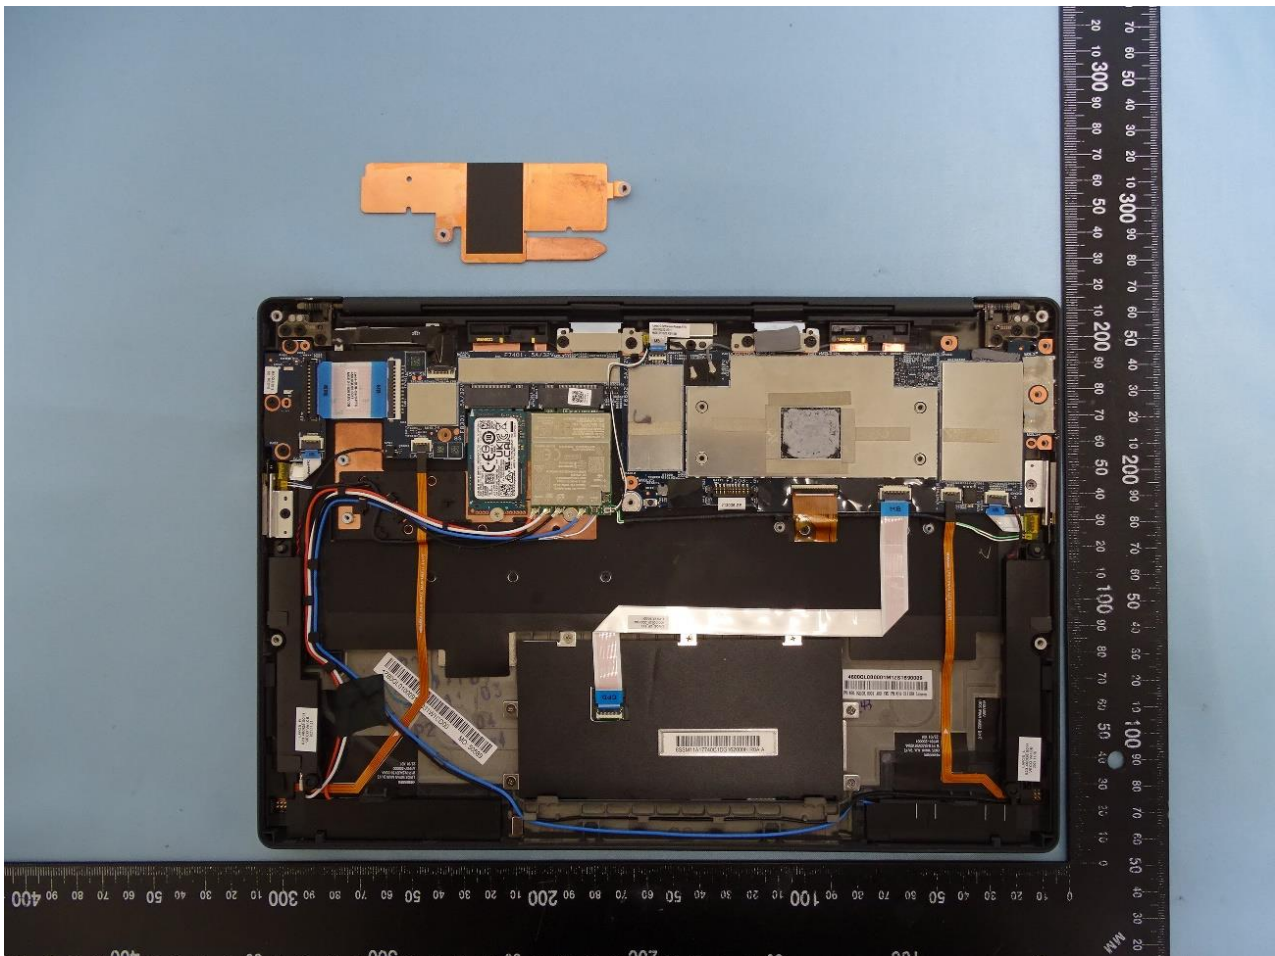

### 3. Internal Photograph of EUT

Brand Name: Lenovo / Model Name: TP00139A

#### AWAN, ICT, INPAQ and WNC Antenna

WWAN Module

WLAN Module

WWAN Main Antenna for AWAN

WWAN Aux. and GNSS Antenna for AWAN

WWAN MIMO Antenna 1 for AWAN

WWAN MIMO Antenna 2 for AWAN

WWAN Main Antenna for ICT