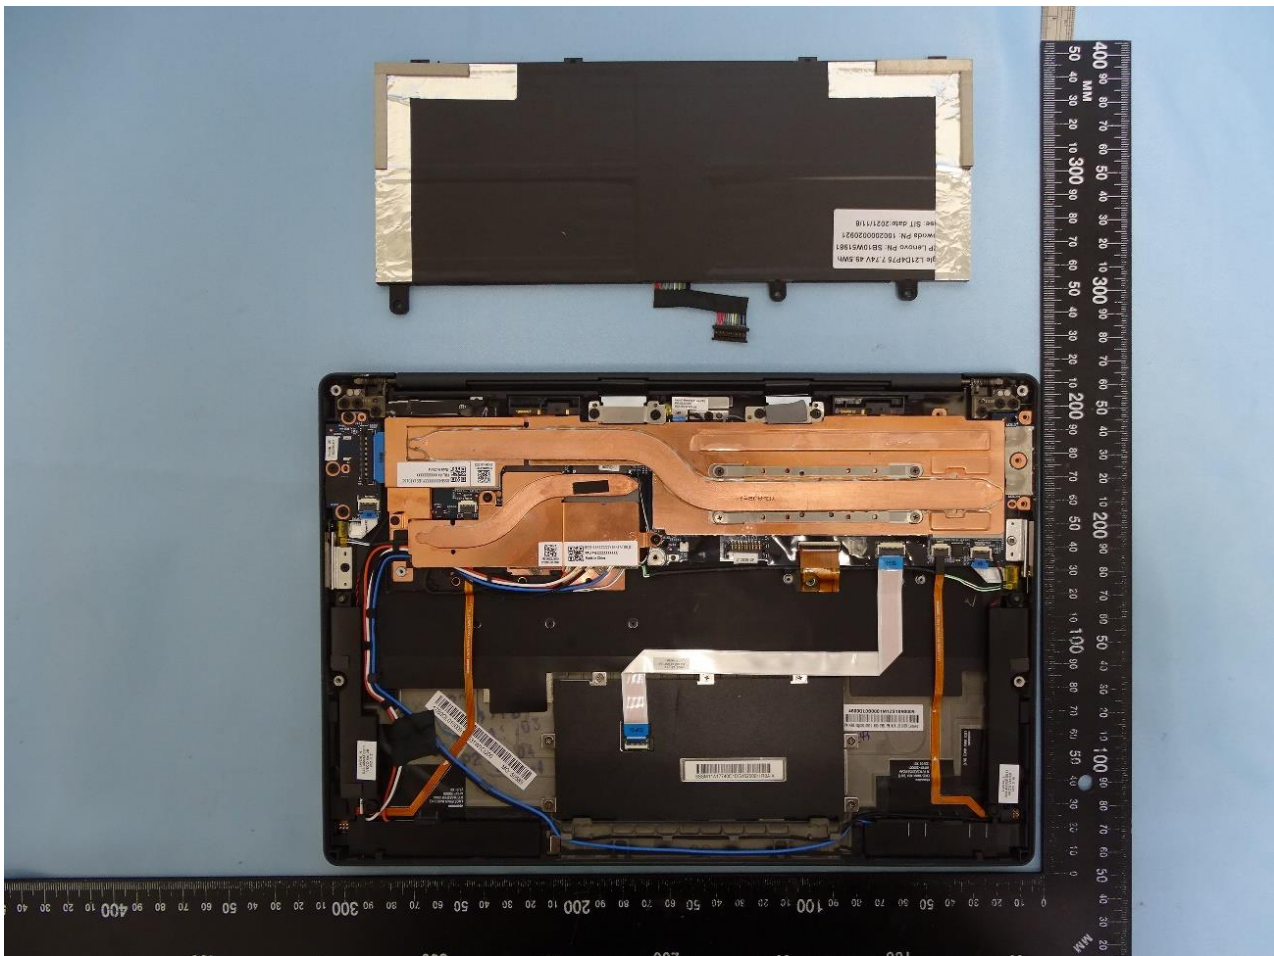

### 3. Internal Photograph of EUT

Brand Name: Lenovo / Model Name: TP00139A

#### AWAN, ICT, INPAQ and WNC Antenna

WWAN Module

WLAN Module

WWAN Main Antenna for AWAN

WWAN Aux. and GNSS Antenna for AWAN

WWAN MIMO Antenna 1 for AWAN

WWAN MIMO Antenna 2 for AWAN

WWAN Main Antenna for ICT