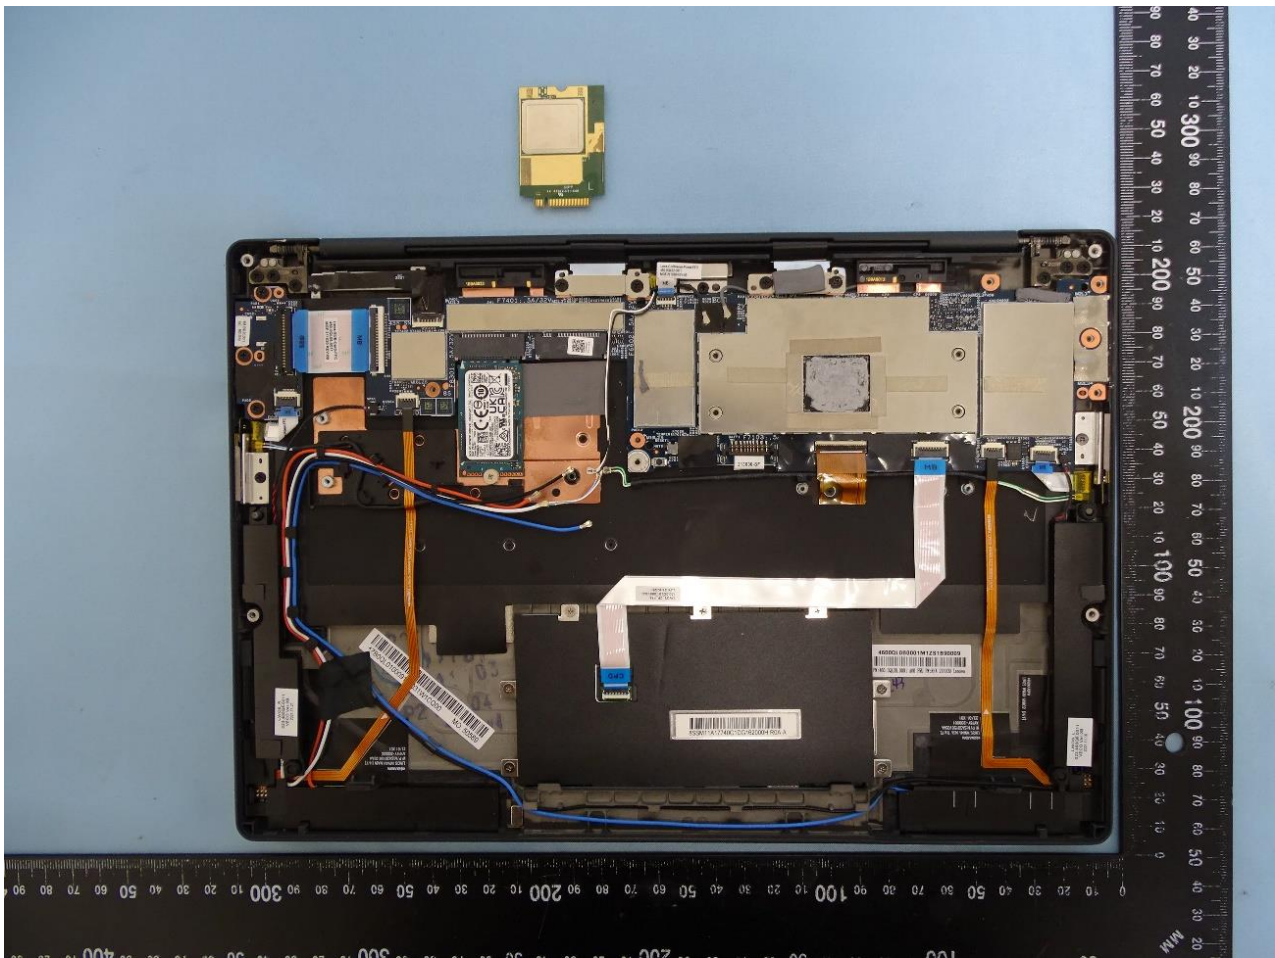

### 3. Internal Photograph of EUT

Brand Name: Lenovo / Model Name: TP00139A

#### AWAN, ICT, INPAQ and WNC Antenna

WWAN Module

WLAN Module

WWAN Main Antenna for AWAN

WWAN Aux. and GNSS Antenna for AWAN

WWAN MIMO Antenna 1 for AWAN

WWAN MIMO Antenna 2 for AWAN

WWAN Main Antenna for ICT