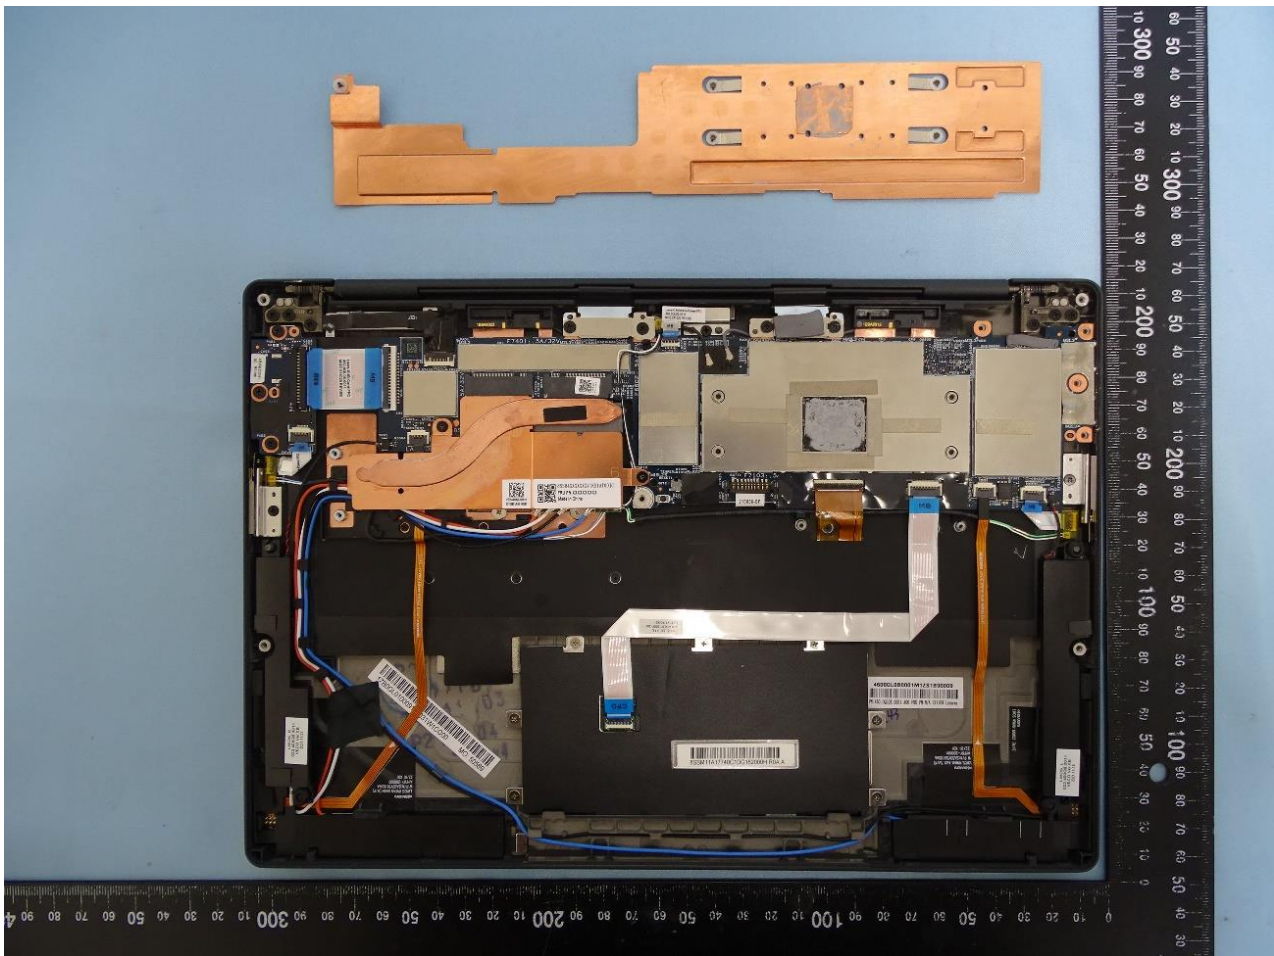

### 3. Internal Photograph of EUT

Brand Name: Lenovo / Model Name: TP00139A

#### AWAN, ICT, INPAQ and WNC Antenna

WWAN Module

WLAN Module

WWAN Main Antenna for AWAN

WWAN Aux. and GNSS Antenna for AWAN

WWAN MIMO Antenna 1 for AWAN

WWAN MIMO Antenna 2 for AWAN

WWAN Main Antenna for ICT