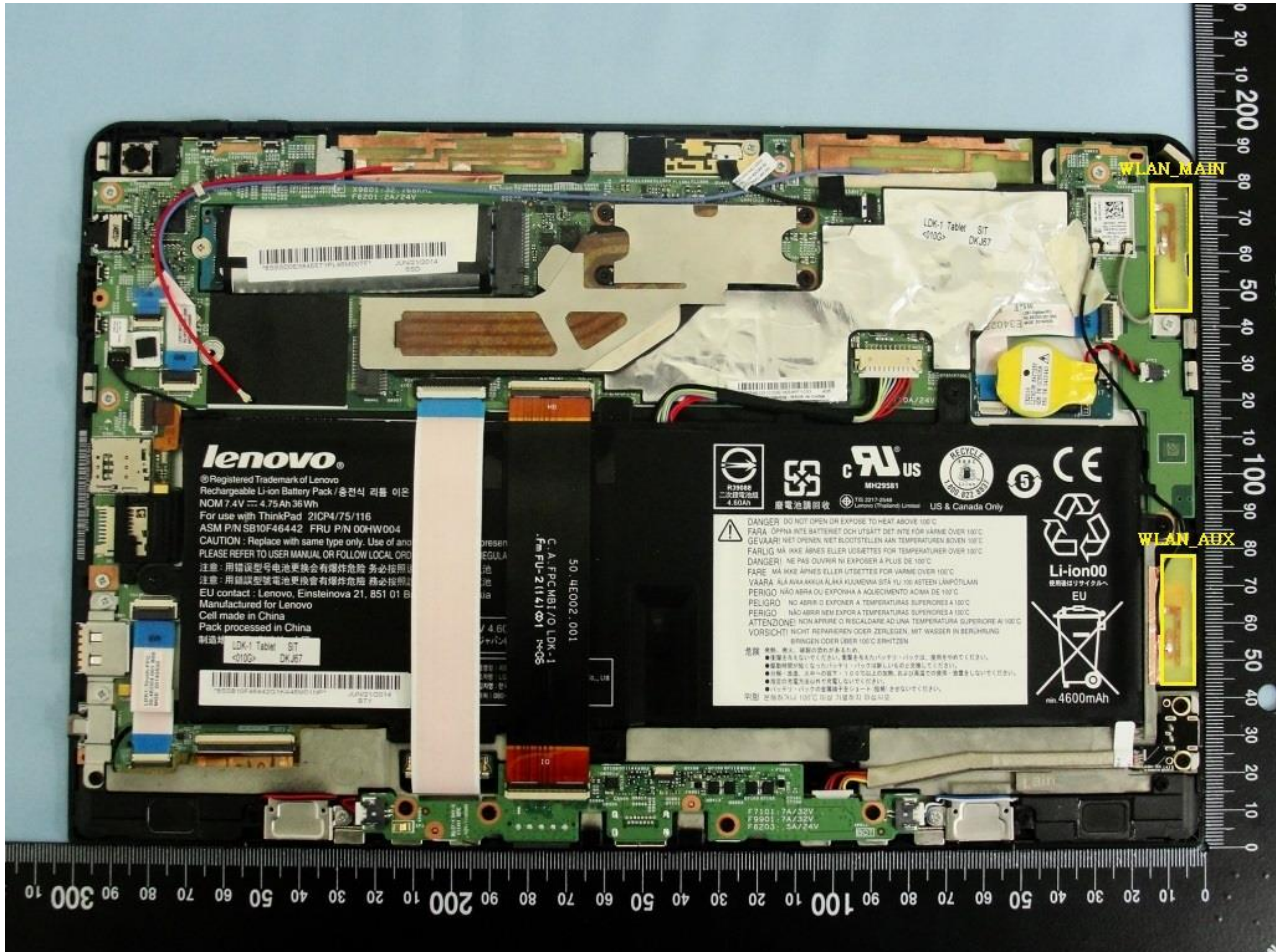

3. Internal Photograph of EUT

Brand Name: Lenovo / Model Name: TP00065A

Model Type: 20CG;20CH / Marketing Name: ThinkPad Helix

Brand Name: Lenovo / Model Name: TP00065A

Model Type: 20CG;20CH / Marketing Name: ThinkPad Helix

Brand Name: Lenovo / Model Name: TP00065A

Model Type: 20CG;20CH / Marketing Name: ThinkPad Helix

Brand Name: Lenovo / Model Name: TP00065A

Model Type: 20CG;20CH / Marketing Name: ThinkPad Helix

Brand Name: Lenovo / Model Name: TP00065A