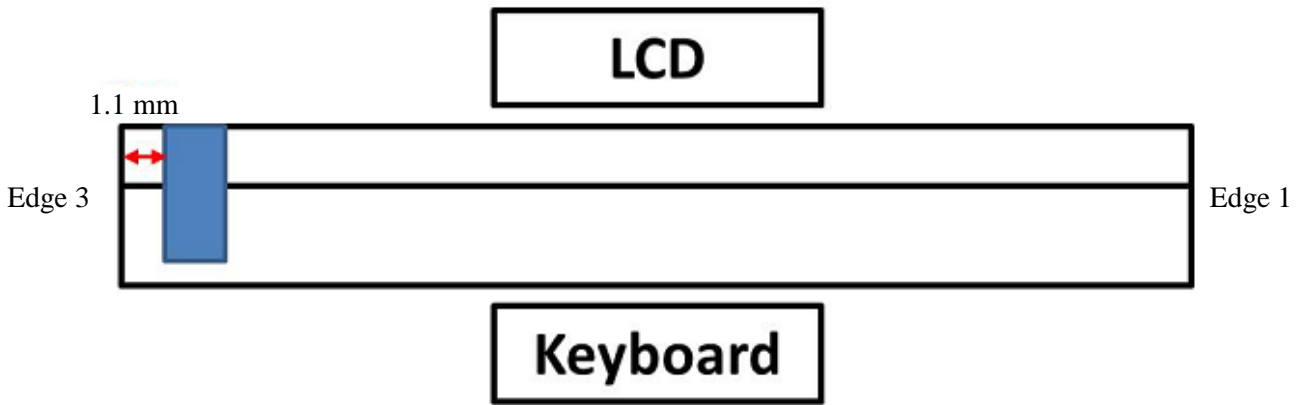

Antenna Location

NB Mode

Tablet Mode

Separation Distance (mm)	Wi-Fi Antenna (Main)	Wi-Fi Antenna (Aux)
Rear	4.66	4.66
Bottom	2.45	2.45
Edge1	208.91	208.91
Edge2	43	251.4
Edge3	1.1	1.1
Edge4	251.4	43

SETUP PHOTOS

Rear

Edge3

Bottom