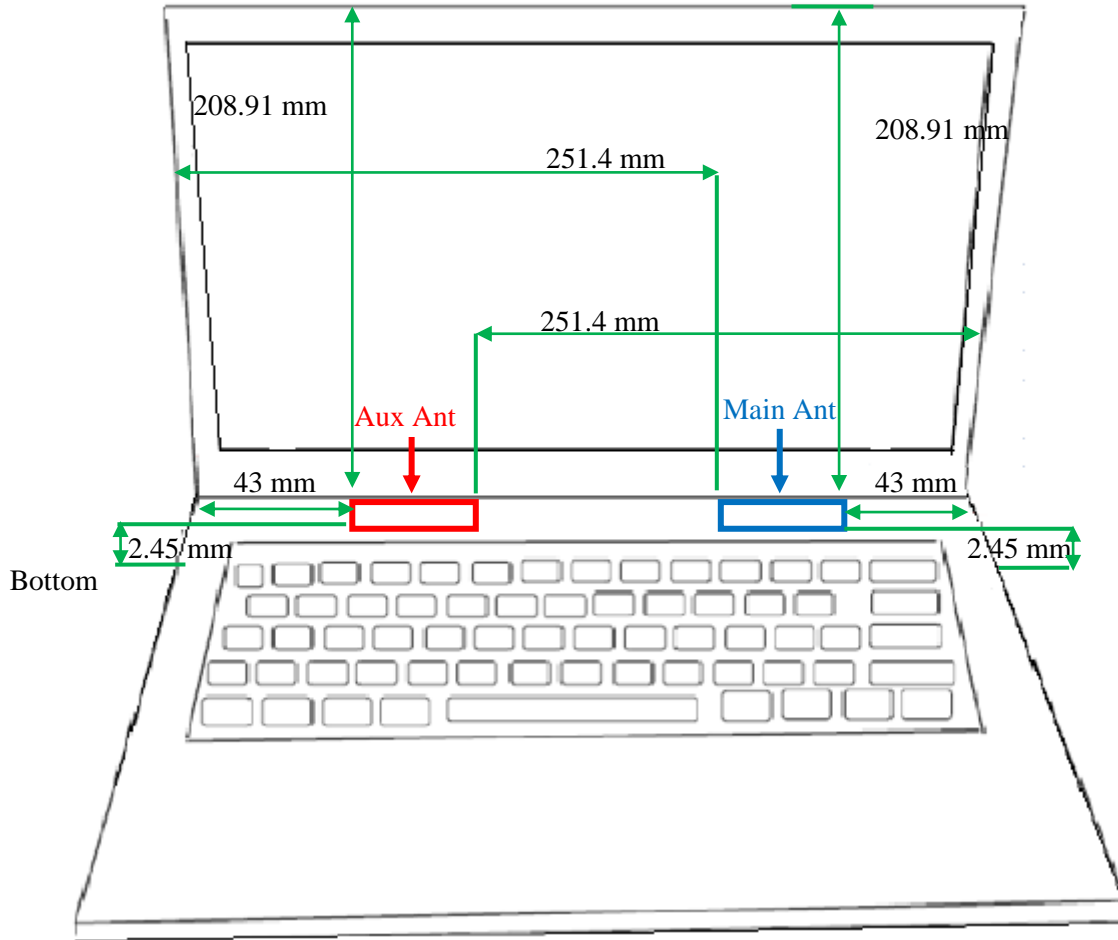

Antenna Location

NB Mode

Tablet Mode

Separation Distance (mm)	Wi-Fi Antenna (Main)	Wi-Fi Antenna (Aux)
Rear	4.66	4.66
Bottom	2.45	2.45
Edge1	208.91	208.91
Edge2	43	251.4
Edge3	1.1	1.1
Edge4	251.4	43

SETUP PHOTOS

Rear

Edge3

Bottom