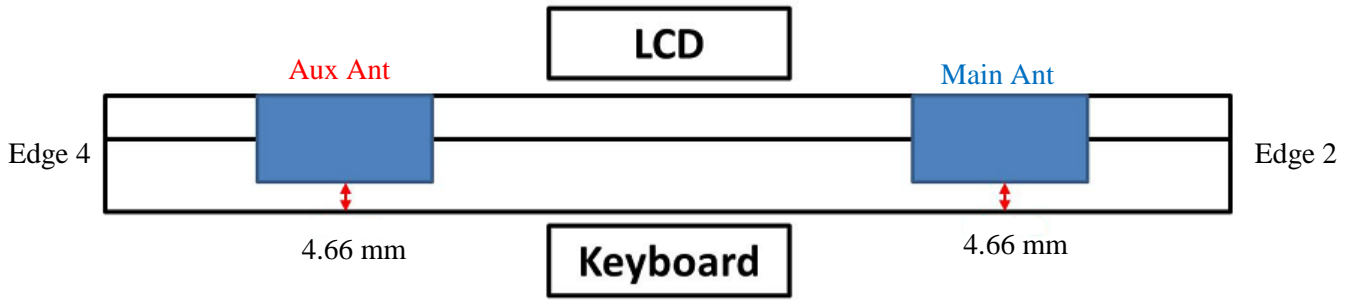

Antenna Location

NB Mode

Tablet Mode

Separation Distance (mm)	Wi-Fi Antenna (Main)	Wi-Fi Antenna (Aux)
Rear	4.66	4.66
Bottom	2.45	2.45
Edge1	208.91	208.91
Edge2	43	251.4
Edge3	1.1	1.1
Edge4	251.4	43

SETUP PHOTOS

Rear

Edge3

Bottom