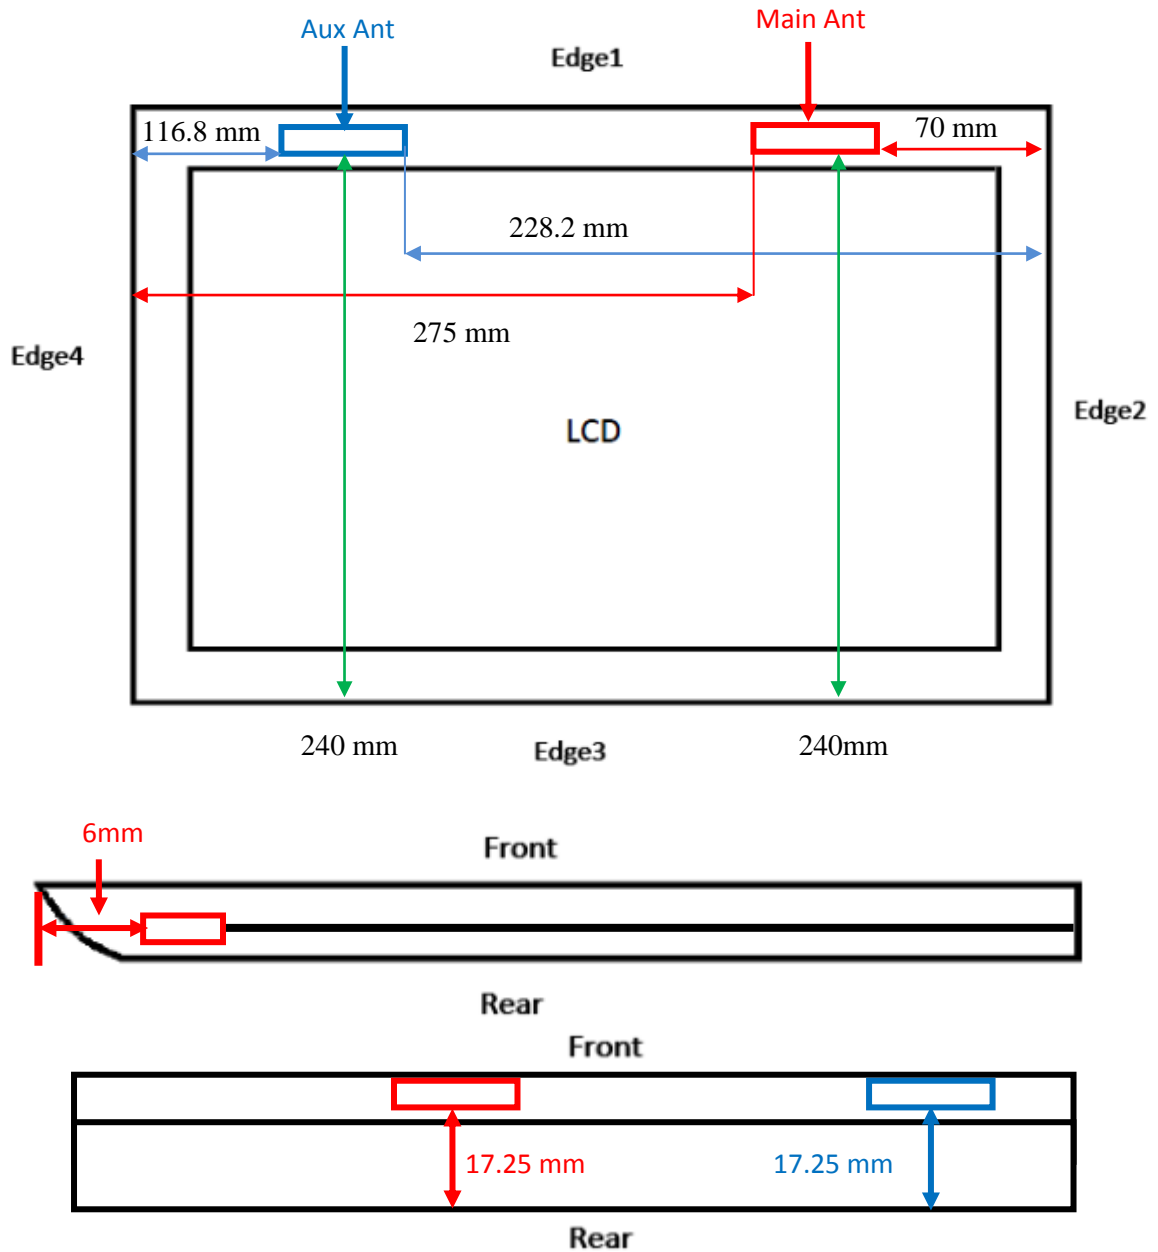

## Antenna Location

### Tablet Mode

<b>Separation Distance (mm)</b>	<b>Wi-Fi Antenna (Main)</b>	<b>Wi-Fi Antenna (Aux)</b>
Top-Edge (Edge1)	6	6
Right-Edge (Edge2)	70	228.2
Bottom-Edge (Edge3)	240	240
Left-Edge (Edge4)	275	116.8
Rear Surface	17.25	17.25

## SETUP PHOTOS

Rear