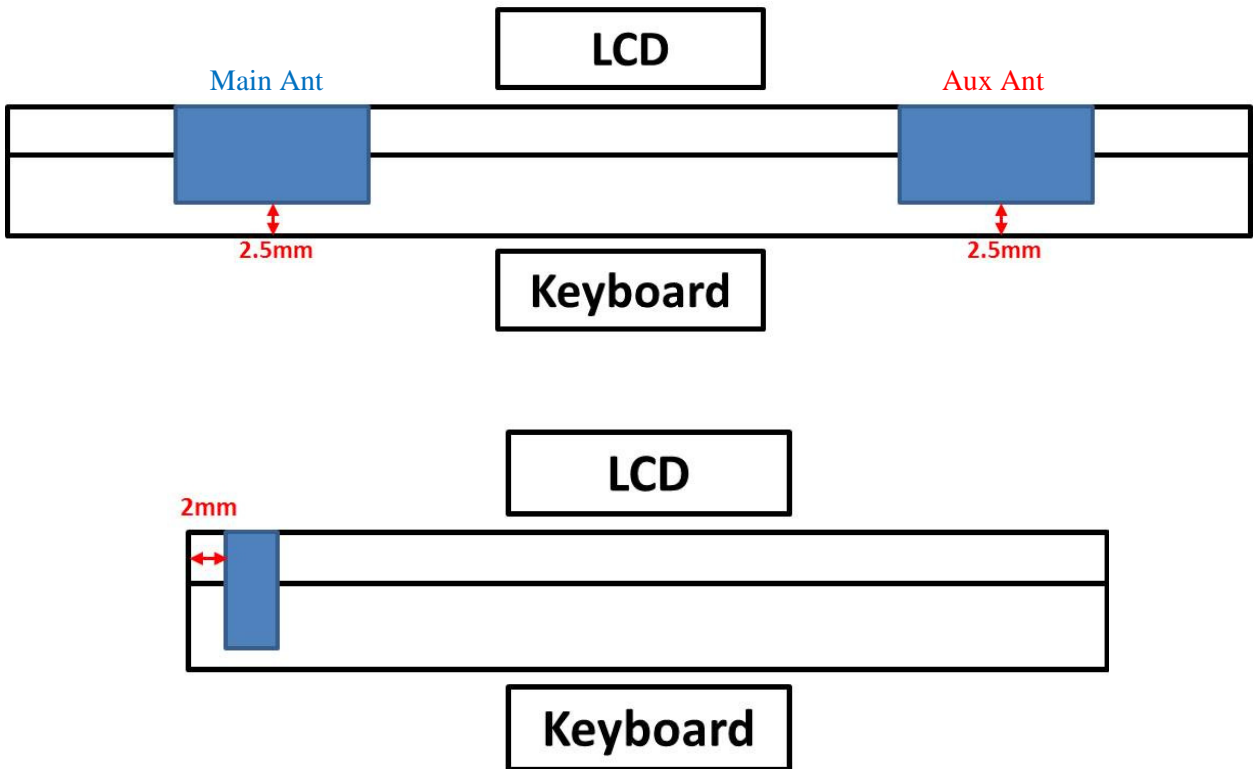

Antenna Location

NB Mode

Tablet Mode

Separation Distance (mm)	Wi-Fi Antenna (Main)	Wi-Fi Antenna (Aux)
Rear	2.5	2.5
Edge1	215	215
Edge2	256	23
Edge3	2	2
Edge4	23	256

SETUP PHOTOS

Rear

Edge3

Bottom