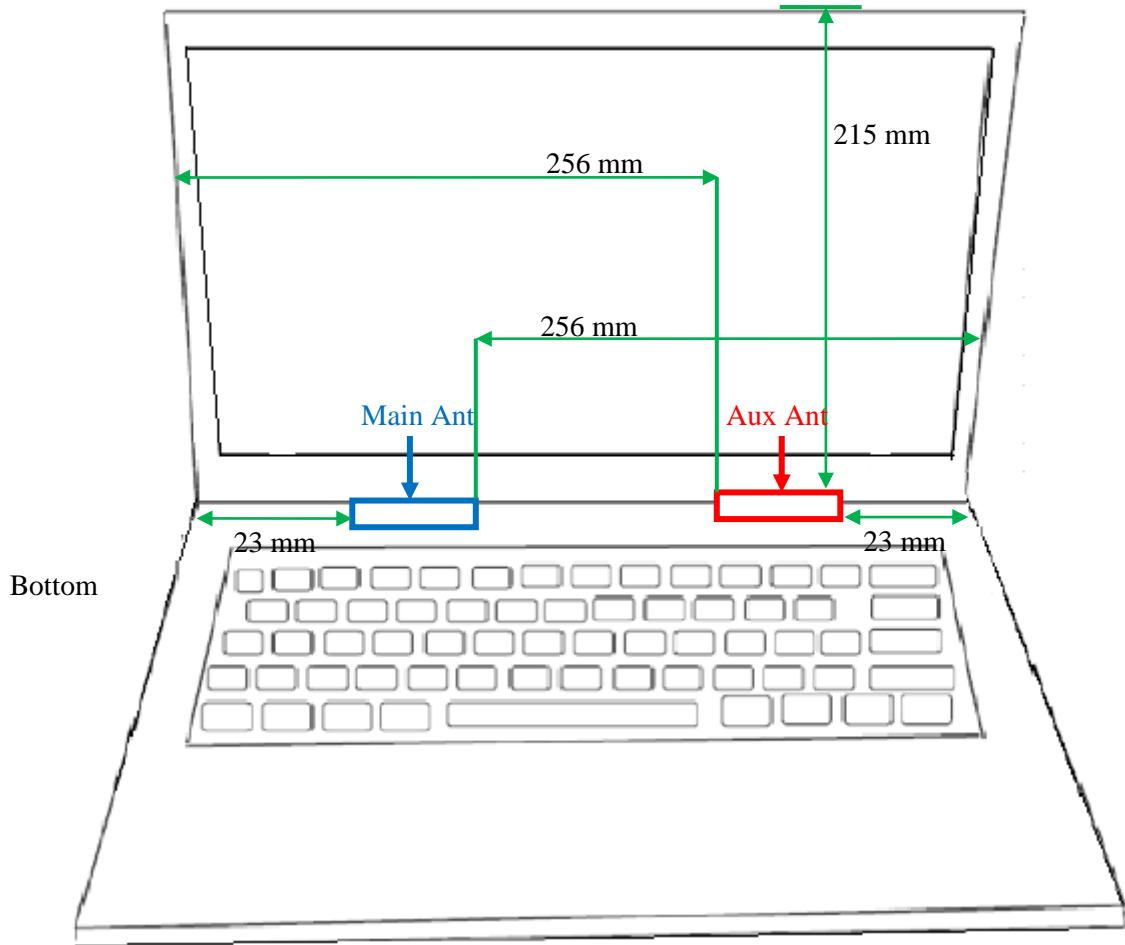

Antenna Location

NB Mode

Tablet Mode

Separation Distance (mm)	Wi-Fi Antenna (Main)	Wi-Fi Antenna (Aux)
Rear	2.5	2.5
Edge1	215	215
Edge2	256	23
Edge3	2	2
Edge4	23	256

SETUP PHOTOS

Rear

Edge3

Bottom