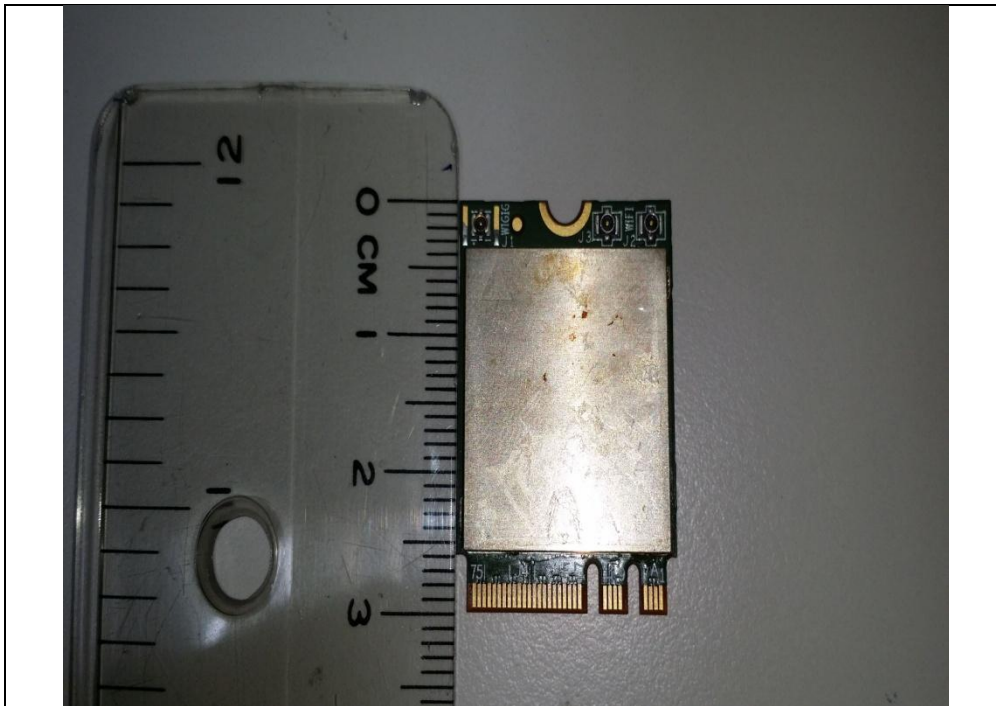

CONSTRUCTION PHOTOS OF EUT

Antenna (Brand : WNC, Model : 81-EBJ15.005<3.00dBi>)

Antenna (Brand : WNC, Model : 81-EBJ15.005<3.62dBi>)

60GHz WiGig RF+ Integral patch antenna array board PHOTOS

FRONT VIEW (60GHz WiGig RF+ Integral patch antenna array board)

BACK VIEW (60GHz WiGig RF+ Integral patch antenna array board)

INTERNAL FRONT VIEW (60GHz WiGig RF+ Integral patch antenna array board)

Antenna (Brand: INPAQ, Model No.: DAM-J7-H-DL-065-10-34)