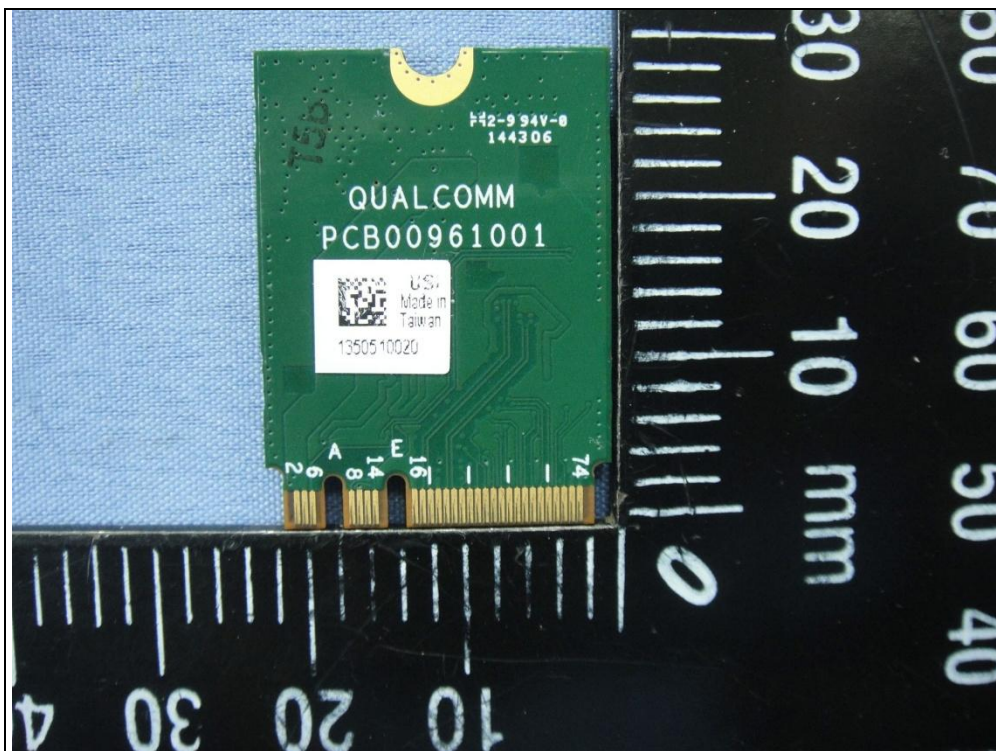

CONSTRUCTION PHOTOS OF EUT

Antenna (Brand : WNC, Model : 81-EBJ15.005<3.00dBi>)

Antenna (Brand : WNC, Model : 81-EBJ15.005<3.62dBi>)

60GHz WiGig RF+ Integral patch antenna array board PHOTOS

FRONT VIEW (60GHz WiGig RF+ Integral patch antenna array board)

BACK VIEW (60GHz WiGig RF+ Integral patch antenna array board)

INTERNAL FRONT VIEW (60GHz WiGig RF+ Integral patch antenna array board)

Antenna (Brand: INPAQ, Model No.: DAM-J7-H-DL-065-10-34)