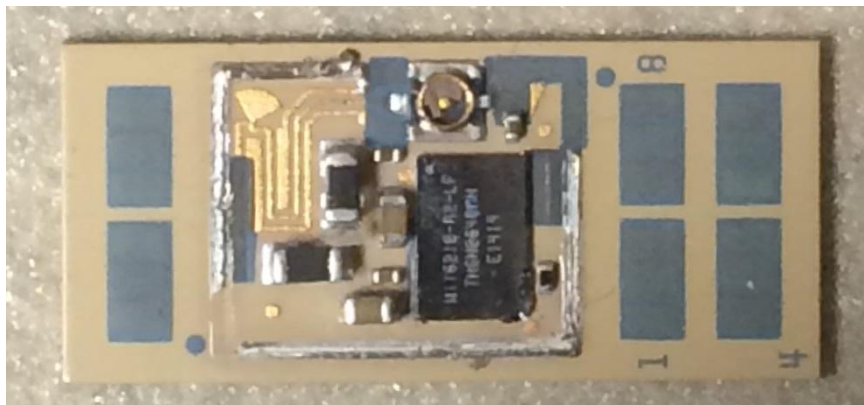

CONSTRUCTION PHOTOS OF EUT

Antenna (Brand : WNC, Model : 81-EBJ15.005<3.00dBi>)

Antenna (Brand : WNC, Model : 81-EBJ15.005<3.62dBi>)

60GHz WiGig RF+ Integral patch antenna array board PHOTOS

FRONT VIEW (60GHz WiGig RF+ Integral patch antenna array board)

BACK VIEW (60GHz WiGig RF+ Integral patch antenna array board)

INTERNAL FRONT VIEW (60GHz WiGig RF+ Integral patch antenna array board)

Antenna (Brand: INPAQ, Model No.: DAM-J7-H-DL-065-10-34)