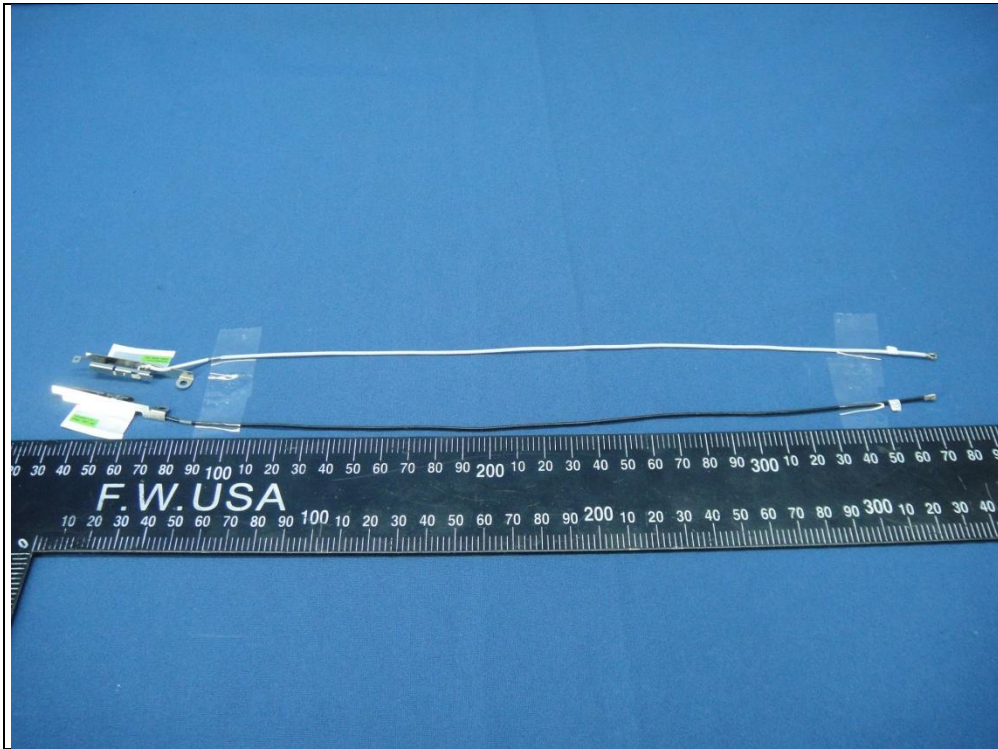

CONSTRUCTION PHOTOS OF EUT

Antenna (Brand : WNC, Model : 81-EBJ15.005<3.00dBi>)

Antenna (Brand : WNC, Model : 81-EBJ15.005<3.62dBi>)

60GHz WiGig RF+ Integral patch antenna array board PHOTOS

FRONT VIEW (60GHz WiGig RF+ Integral patch antenna array board)

BACK VIEW (60GHz WiGig RF+ Integral patch antenna array board)

INTERNAL FRONT VIEW (60GHz WiGig RF+ Integral patch antenna array board)

Antenna (Brand: INPAQ, Model No.: DAM-J7-H-DL-065-10-34)