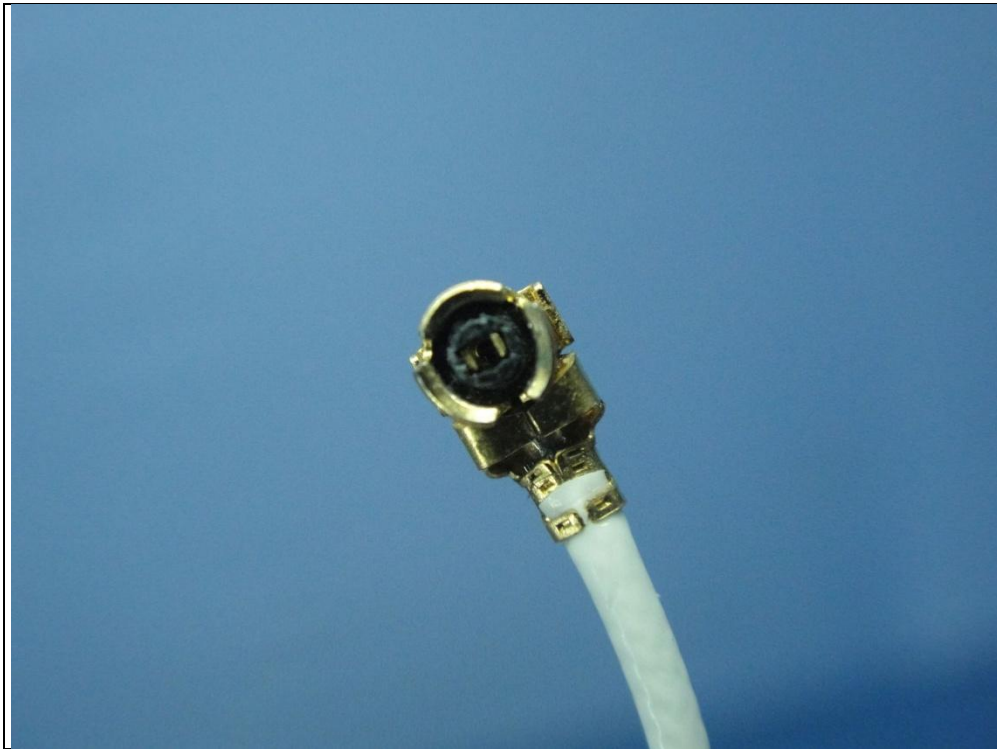

CONSTRUCTION PHOTOS OF EUT

Antenna (Brand : WNC, Model : 81-EBJ15.005<3.00dBi>)

Antenna (Brand : WNC, Model : 81-EBJ15.005<3.62dBi>)

60GHz WiGig RF+ Integral patch antenna array board PHOTOS

FRONT VIEW (60GHz WiGig RF+ Integral patch antenna array board)

BACK VIEW (60GHz WiGig RF+ Integral patch antenna array board)

INTERNAL FRONT VIEW (60GHz WiGig RF+ Integral patch antenna array board)

Antenna (Brand: INPAQ, Model No.: DAM-J7-H-DL-065-10-34)