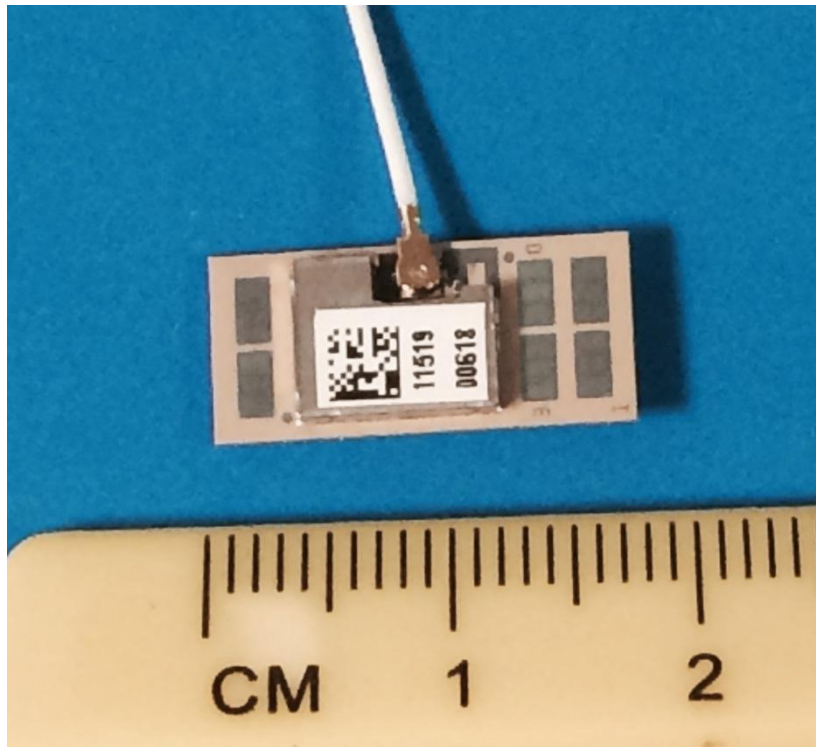

CONSTRUCTION PHOTOS OF EUT

Antenna (Brand : WNC, Model : 81-EBJ15.005<3.00dBi>)

Antenna (Brand : WNC, Model : 81-EBJ15.005<3.62dBi>)

60GHz WiGig RF+ Integral patch antenna array board PHOTOS

FRONT VIEW (60GHz WiGig RF+ Integral patch antenna array board)

BACK VIEW (60GHz WiGig RF+ Integral patch antenna array board)

INTERNAL FRONT VIEW (60GHz WiGig RF+ Integral patch antenna array board)

Antenna (Brand: INPAQ, Model No.: DAM-J7-H-DL-065-10-34)