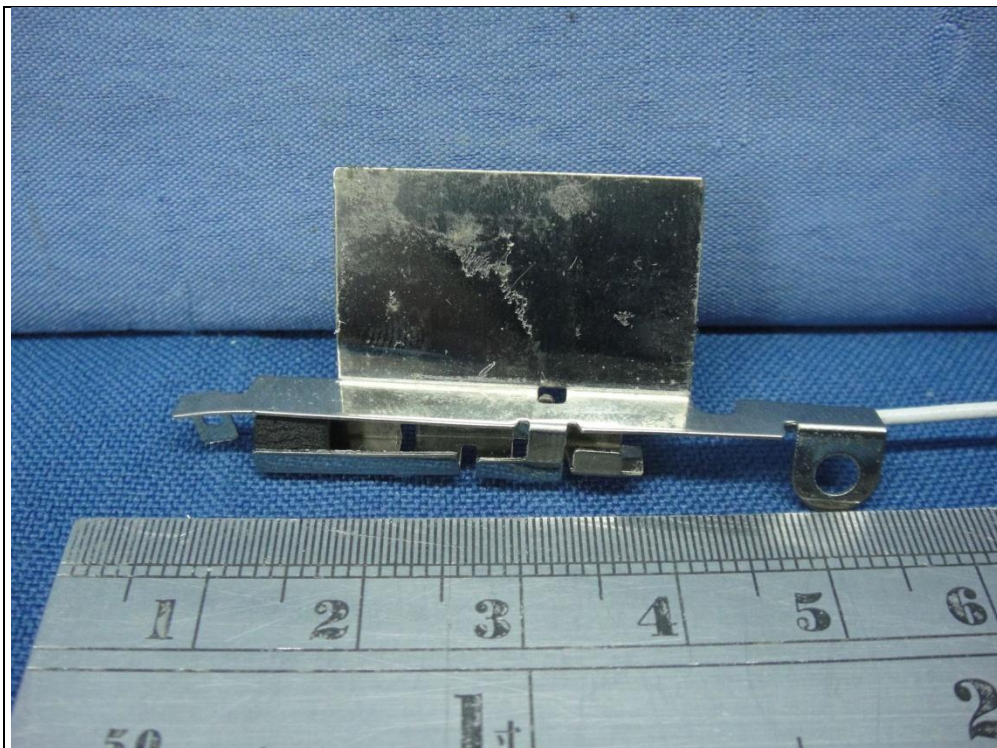

CONSTRUCTION PHOTOS OF EUT

Antenna (Brand : WNC, Model : 81-EBJ15.005<3.00dBi>)

Antenna (Brand : WNC, Model : 81-EBJ15.005<3.62dBi>)

60GHz WiGig RF+ Integral patch antenna array board PHOTOS

FRONT VIEW (60GHz WiGig RF+ Integral patch antenna array board)

BACK VIEW (60GHz WiGig RF+ Integral patch antenna array board)

INTERNAL FRONT VIEW (60GHz WiGig RF+ Integral patch antenna array board)

Antenna (Brand: INPAQ, Model No.: DAM-J7-H-DL-065-10-34)