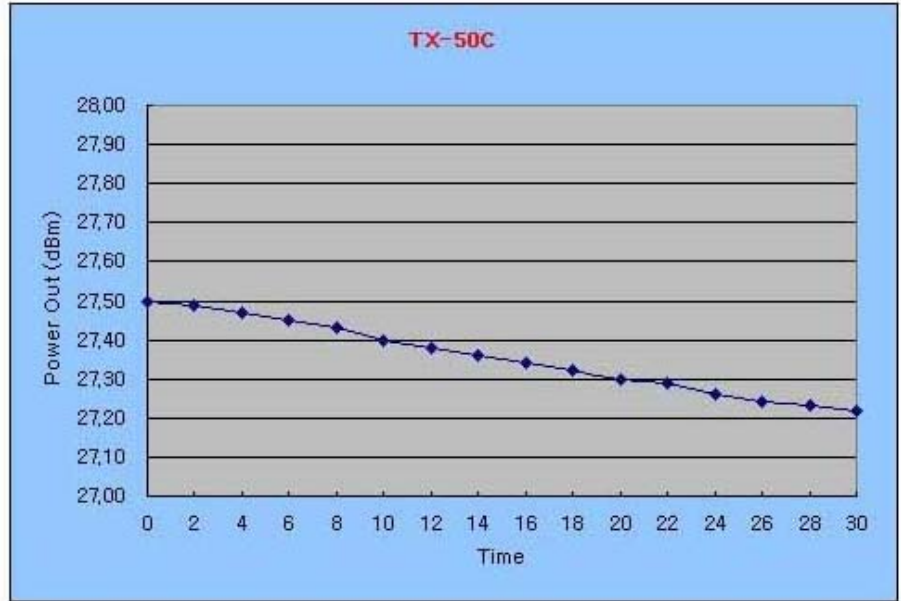

ATTACHMENT P – SAR TEST SETUP PHOTOGRAPHS

€ Test Setup Photo

€ Test Setup Photo

€ Test Setup Photo

[835MHz/ 1900MHz Tissue Liquid Depth : 15cm]

€ Test Setup Photo

[Conducted Power Measurement set-up]

€ Test Setup Photo

TX-50C AMPS Mode Battery Power test

AMPS	
Time	TX Power (dBm)
0	27.50
2	27.49
4	27.47
6	27.45
8	27.43
10	27.40
12	27.38
14	27.36
16	27.34
18	27.32
20	27.30
22	27.29
24	27.26
26	27.24
28	27.23
30	27.22

€ Test Setup Photo