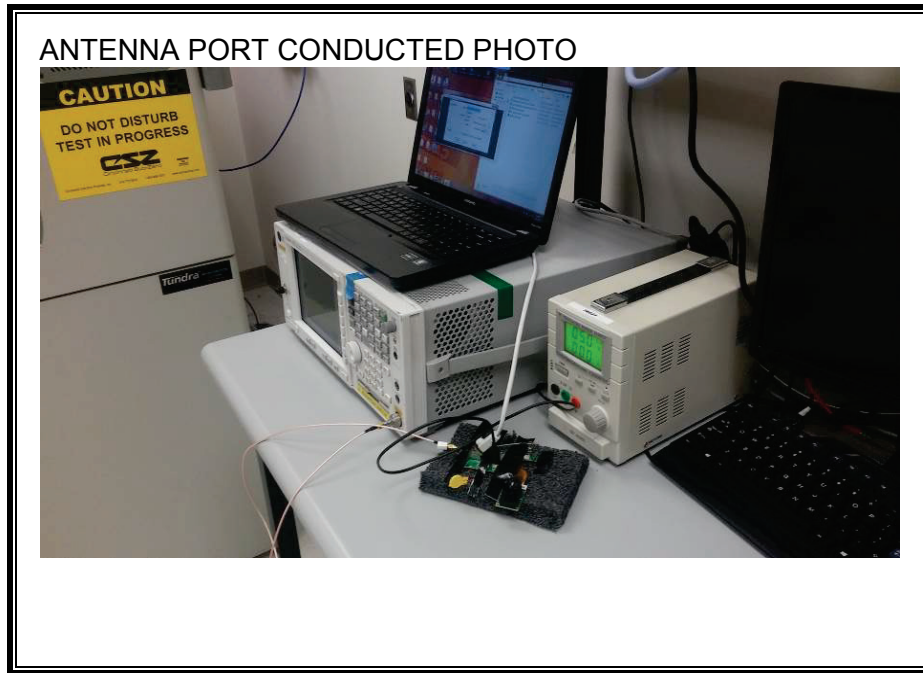

11. SETUP PHOTOS

ANTENNA PORT CONDUCTED RF MEASUREMENT SETUP

RADIATED RF MEASUREMENT SETUP (BELOW 1 GHz)

RADIATED RF MEASUREMENT SETUP (ABOVE 1 GHz)

RADIATED RF MEASUREMENT SETUP FOR PORTABLE CONFIGURATION

POWERLINE CONDUCTED EMISSIONS MEASUREMENT SETUP

END OF REPORT