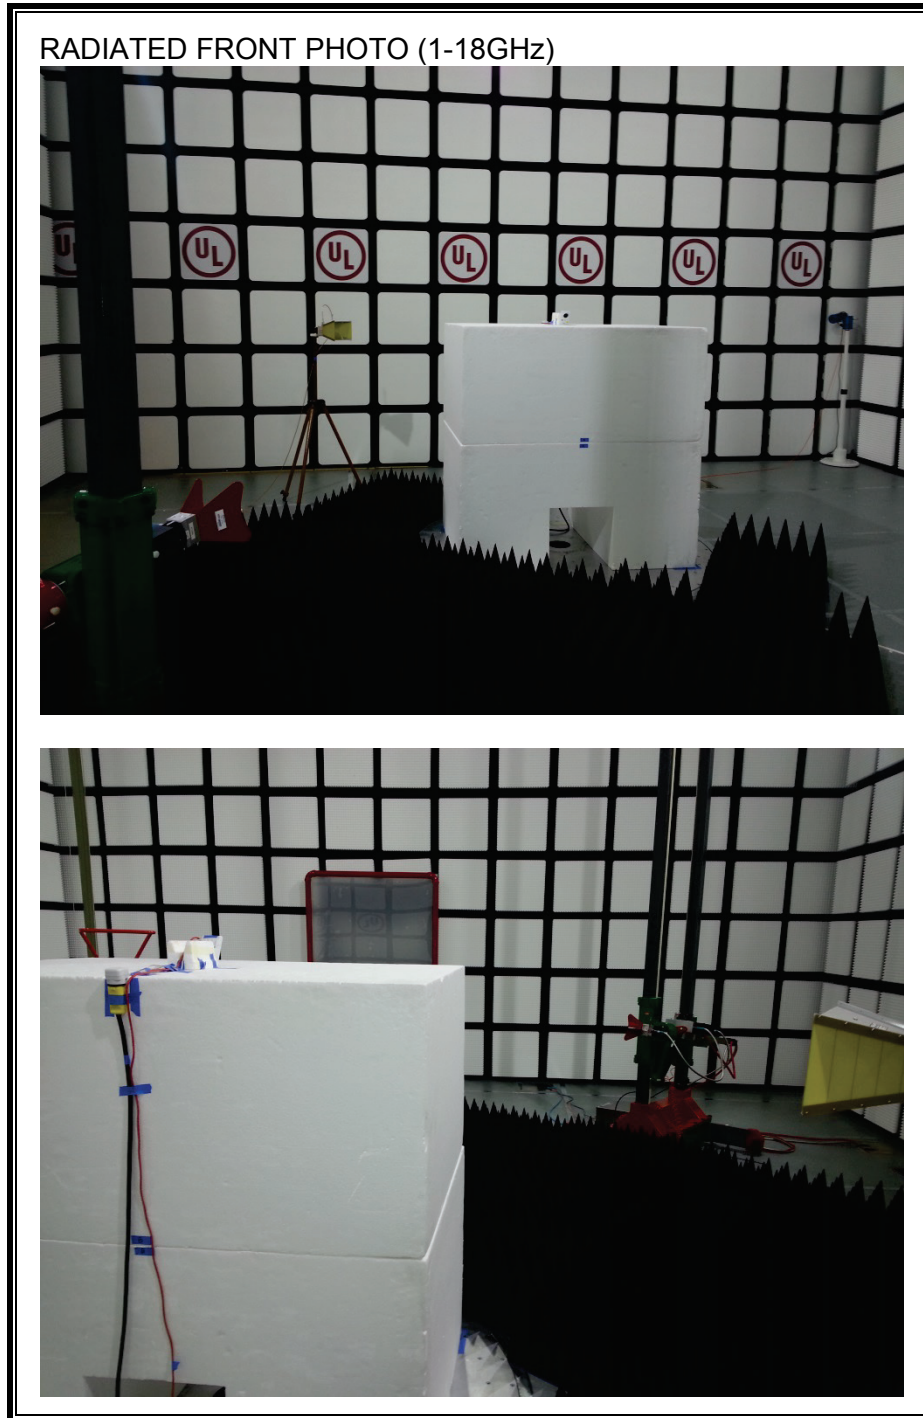

11. SETUP PHOTOS

ANTENNA PORT CONDUCTED RF MEASUREMENT SETUP

RADIATED RF MEASUREMENT SETUP (BELOW 1 GHz)

RADIATED RF MEASUREMENT SETUP (ABOVE 1 GHz)

RADIATED RF MEASUREMENT SETUP FOR PORTABLE CONFIGURATION

POWERLINE CONDUCTED EMISSIONS MEASUREMENT SETUP

END OF REPORT