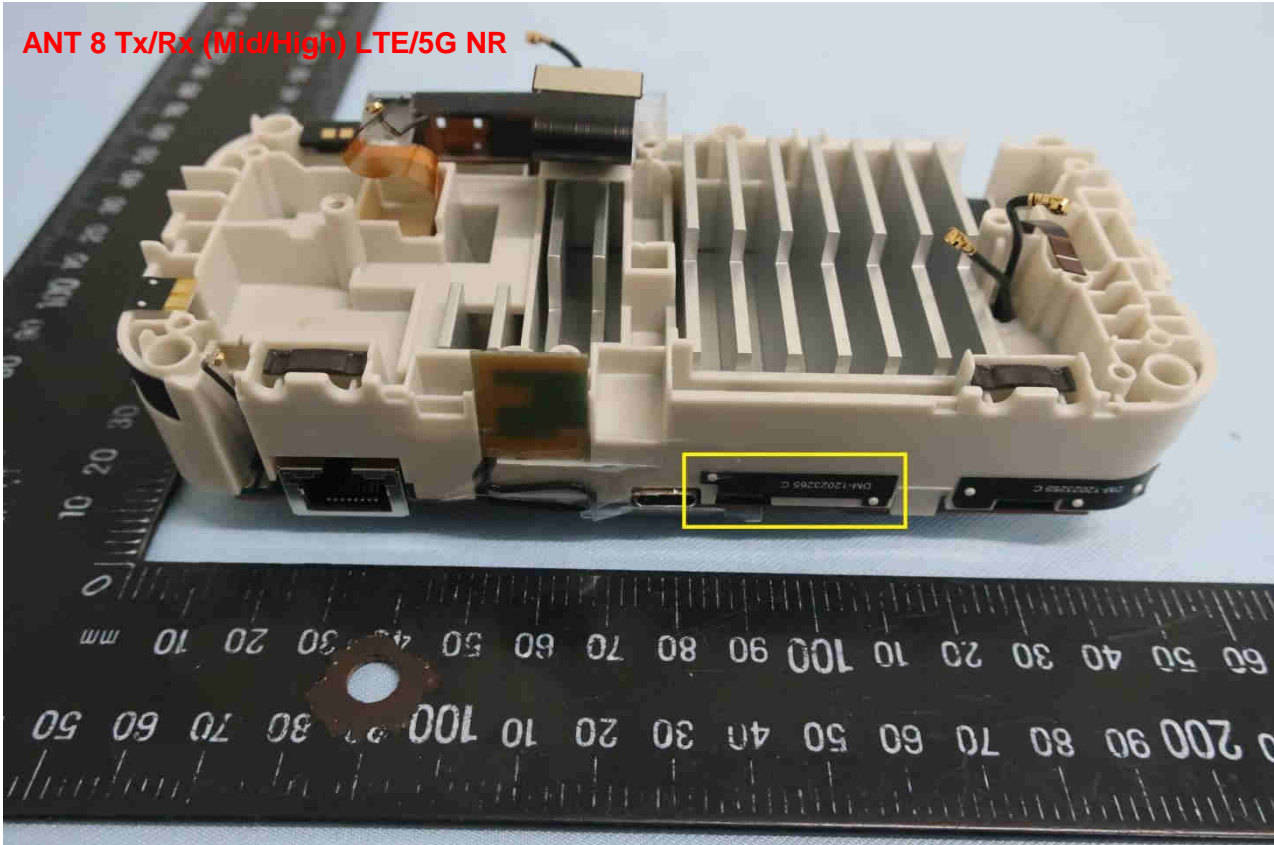

Brand Name: Inseego / Model Name: FX2003

Brand Name: Inseego / Model Name: FX2003

ANT 1 Tx/Rx (Low/Mid/High) LTE/5G NR

Brand Name: Inseego / Model Name: FX2003

Brand Name: Inseego / Model Name: FX2003

Brand Name: Inseego / Model Name: FX20003

ANT 4 Tx (Ultra High) 5G Sub6/LTE/5G NR

Brand Name: Inseego / Model Name: FX20003

Brand Name: Inseego / Model Name: FX2003

ANT 6 Rx (Ultra High) 5G Sub6/LTE/5G NR

Brand Name: Inseego / Model Name: FX2003

Brand Name: Inseego / Model Name: FX2003