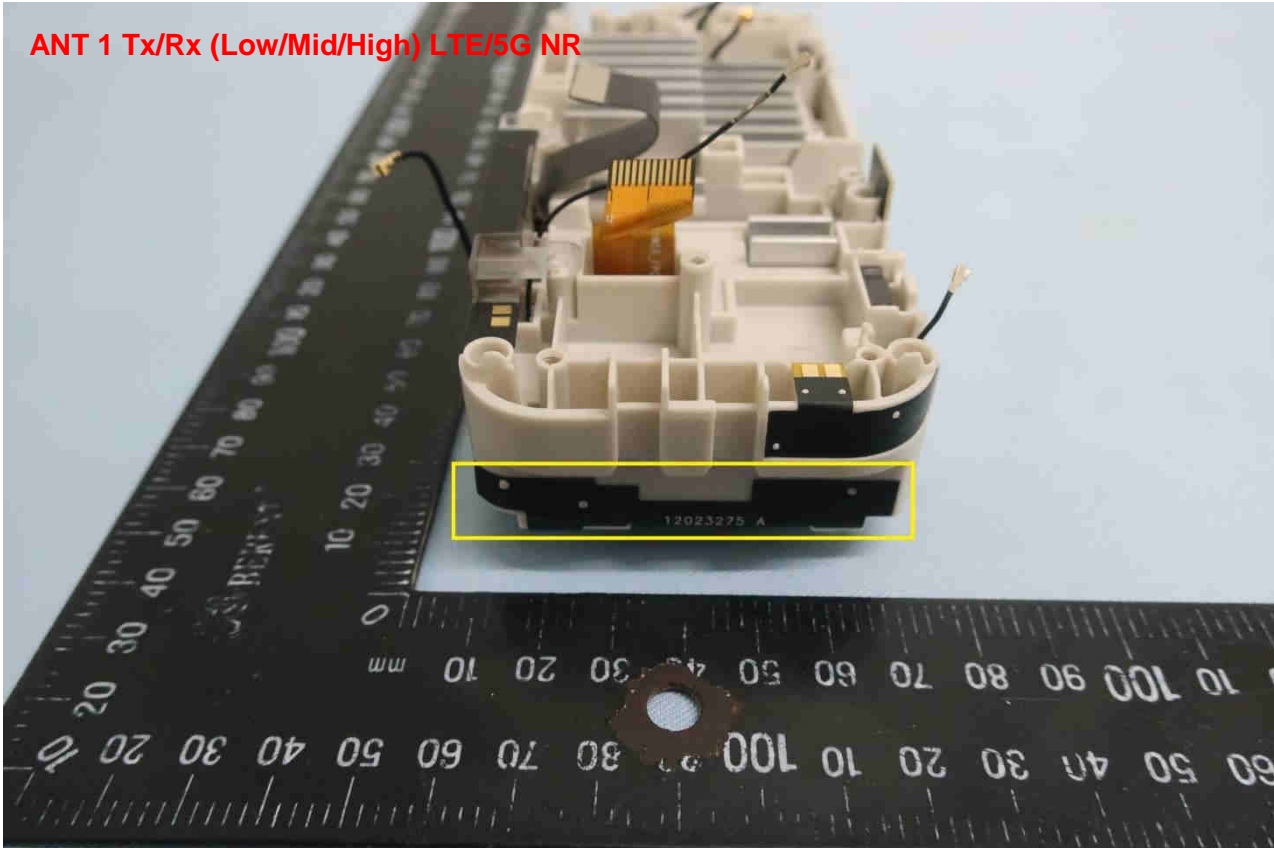

Brand Name: Inseego / Model Name: FX2003

Brand Name: Inseego / Model Name: FX20003

Brand Name: Inseego / Model Name: FX2003

Brand Name: Inseego / Model Name: FX20003

Brand Name: Inseego / Model Name: FX2003

Brand Name: Inseego / Model Name: FX2003

Brand Name: Inseego / Model Name: FX2003

ANT 1 Tx/Rx (Low/Mid/High) LTE/5G NR

Brand Name: Inseego / Model Name: FX2003

Brand Name: Inseego / Model Name: FX2003

Brand Name: Inseego / Model Name: FX20003