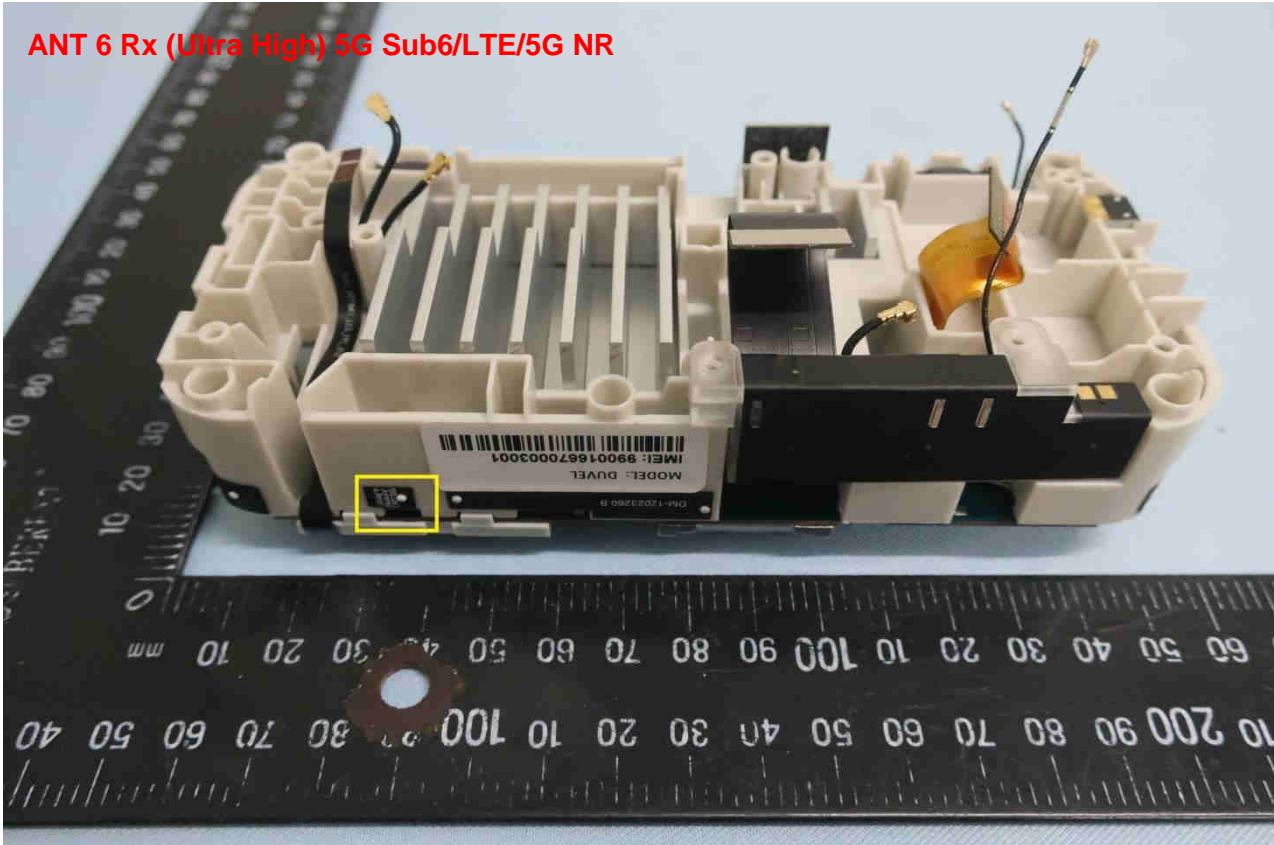

Brand Name: Inseego / Model Name: FX2003

Brand Name: Inseego / Model Name: FX2003

ANT 1 Tx/Rx (Low/Mid/High) LTE/5G NR

Brand Name: Inseego / Model Name: FX2003

Brand Name: Inseego / Model Name: FX2003

Brand Name: Inseego / Model Name: FX20003

ANT 4 Tx (Ultra High) 5G Sub6/LTE/5G NR

Brand Name: Inseego / Model Name: FX20003

Brand Name: Inseego / Model Name: FX2003

ANT 6 Rx (Ultra High) 5G Sub6/LTE/5G NR

Brand Name: Inseego / Model Name: FX2003

Brand Name: Inseego / Model Name: FX2003