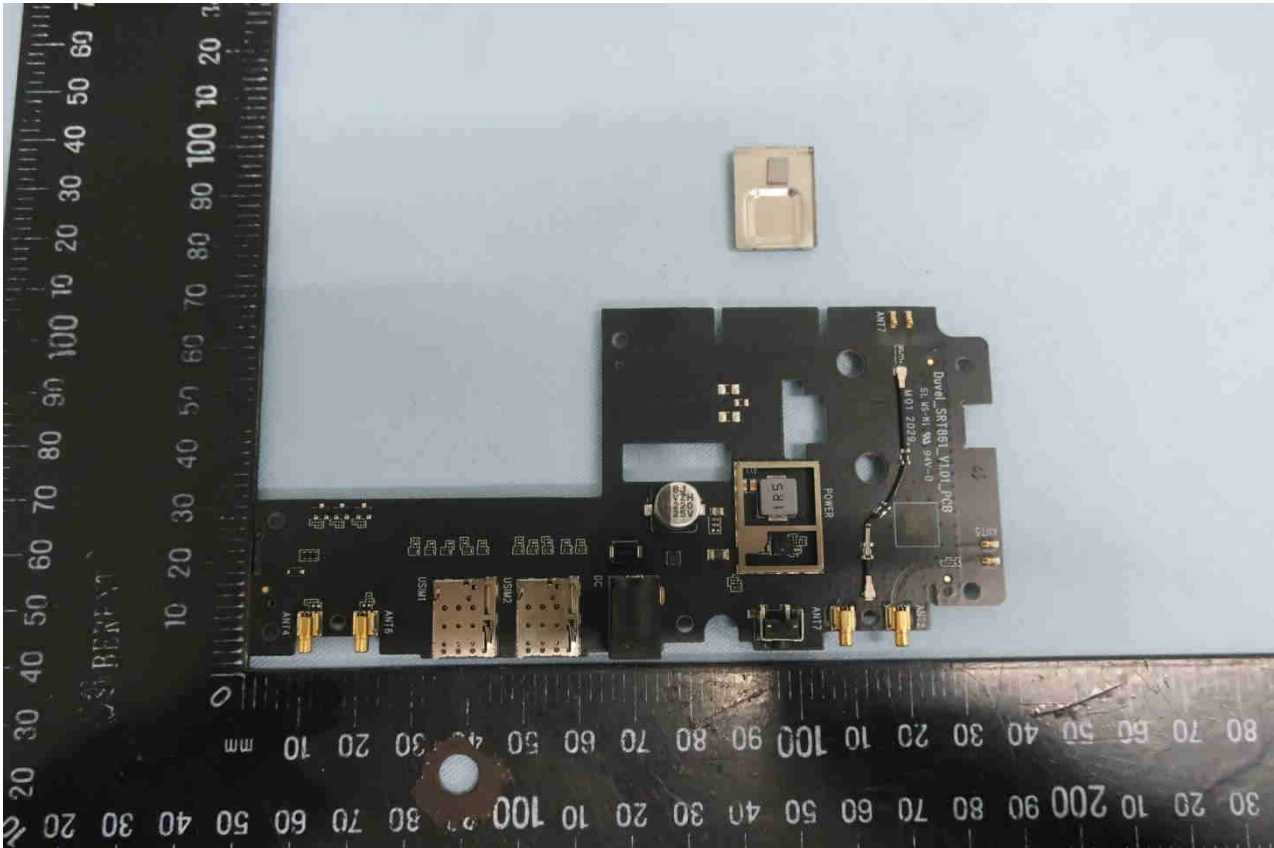

### 3. Internal Photograph of EUT

Brand Name: Inseego / Model Name: FX20003

Brand Name: Inseego / Model Name: FX20003

Brand Name: Inseego / Model Name: FX20003

Brand Name: Inseego / Model Name: FX2003

Brand Name: Inseego / Model Name: FX20003

**Brand Name: Inseego / Model Name: FX20003**

Brand Name: Inseego / Model Name: FX2003

Brand Name: Inseego / Model Name: FX2003

Brand Name: Inseego / Model Name: FX2003

Brand Name: Inseego / Model Name: FX20003