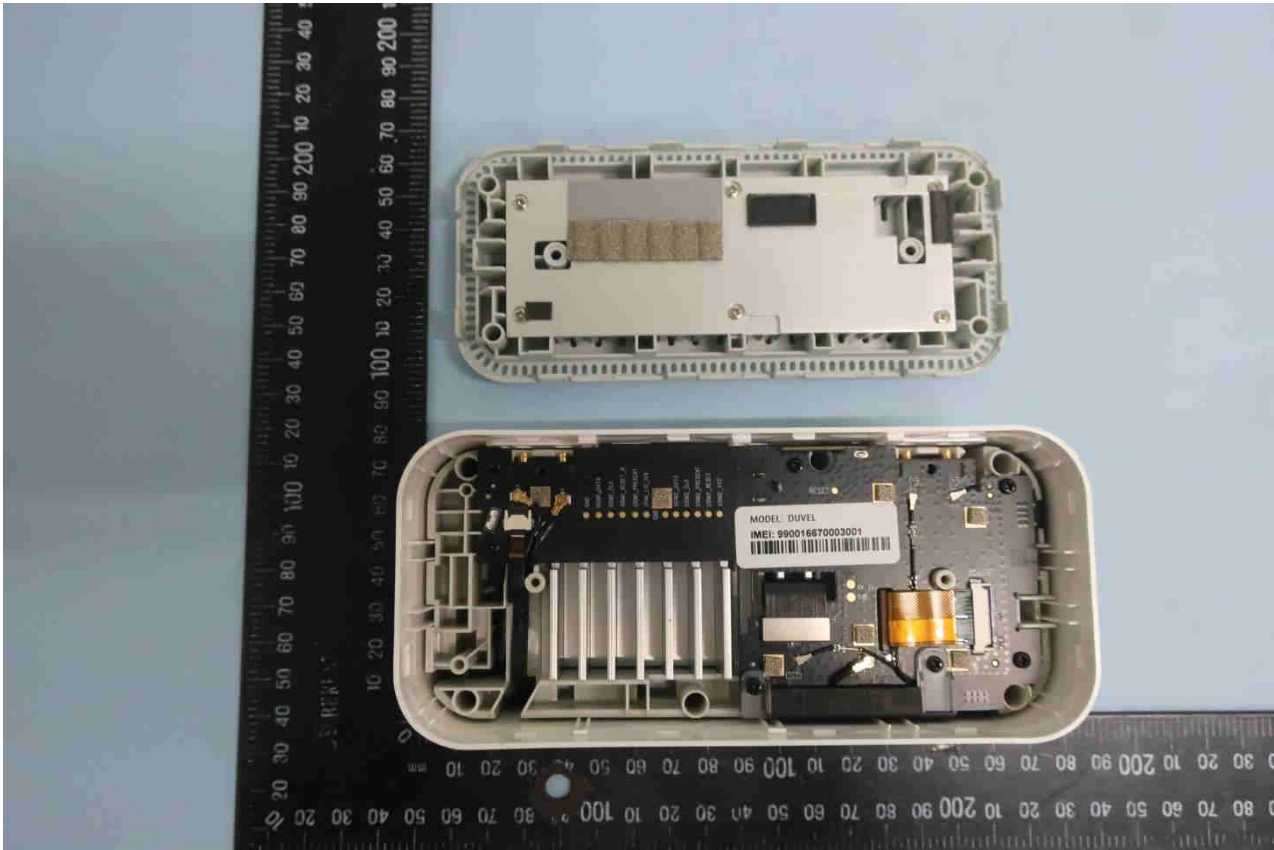

### 3. Internal Photograph of EUT

Brand Name: Inseego / Model Name: FX20003

Brand Name: Inseego / Model Name: FX20003

Brand Name: Inseego / Model Name: FX20003

Brand Name: Inseego / Model Name: FX2003

Brand Name: Inseego / Model Name: FX20003

**Brand Name: Inseego / Model Name: FX20003**

Brand Name: Inseego / Model Name: FX2003

Brand Name: Inseego / Model Name: FX2003

Brand Name: Inseego / Model Name: FX2003

Brand Name: Inseego / Model Name: FX20003

Brand Name: Inseego / Model Name: FX20003

Brand Name: Inseego / Model Name: FX20003

Brand Name: Inseego / Model Name: FX2003

Brand Name: Inseego / Model Name: FX20003

Brand Name: Inseego / Model Name: FX20003