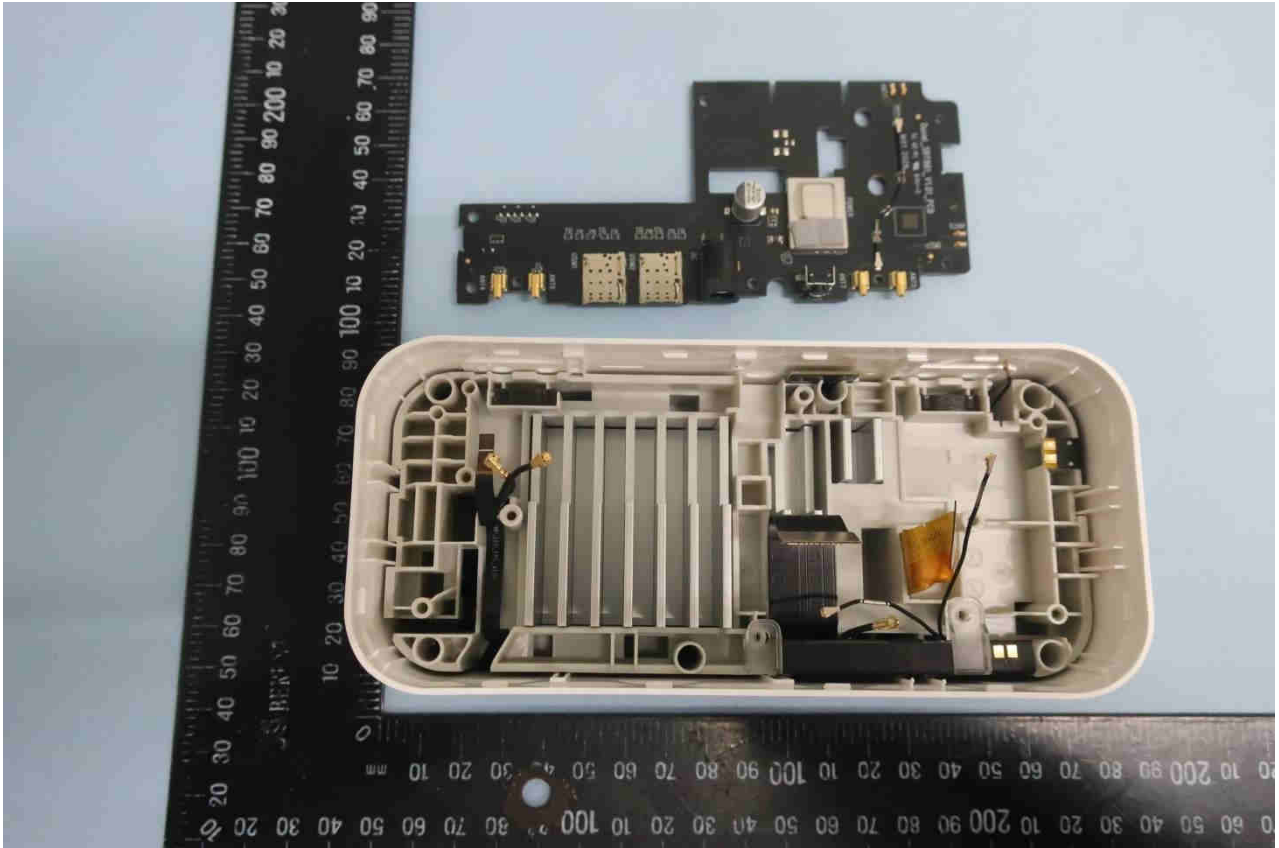

### 3. Internal Photograph of EUT

Brand Name: Inseego / Model Name: FX20003

Brand Name: Inseego / Model Name: FX20003

Brand Name: Inseego / Model Name: FX20003

Brand Name: Inseego / Model Name: FX2003

Brand Name: Inseego / Model Name: FX20003

**Brand Name: Inseego / Model Name: FX20003**

Brand Name: Inseego / Model Name: FX2003

Brand Name: Inseego / Model Name: FX2003

Brand Name: Inseego / Model Name: FX2003

Brand Name: Inseego / Model Name: FX20003

Brand Name: Inseego / Model Name: FX20003

Brand Name: Inseego / Model Name: FX20003

Brand Name: Inseego / Model Name: FX2003

Brand Name: Inseego / Model Name: FX20003

Brand Name: Inseego / Model Name: FX20003