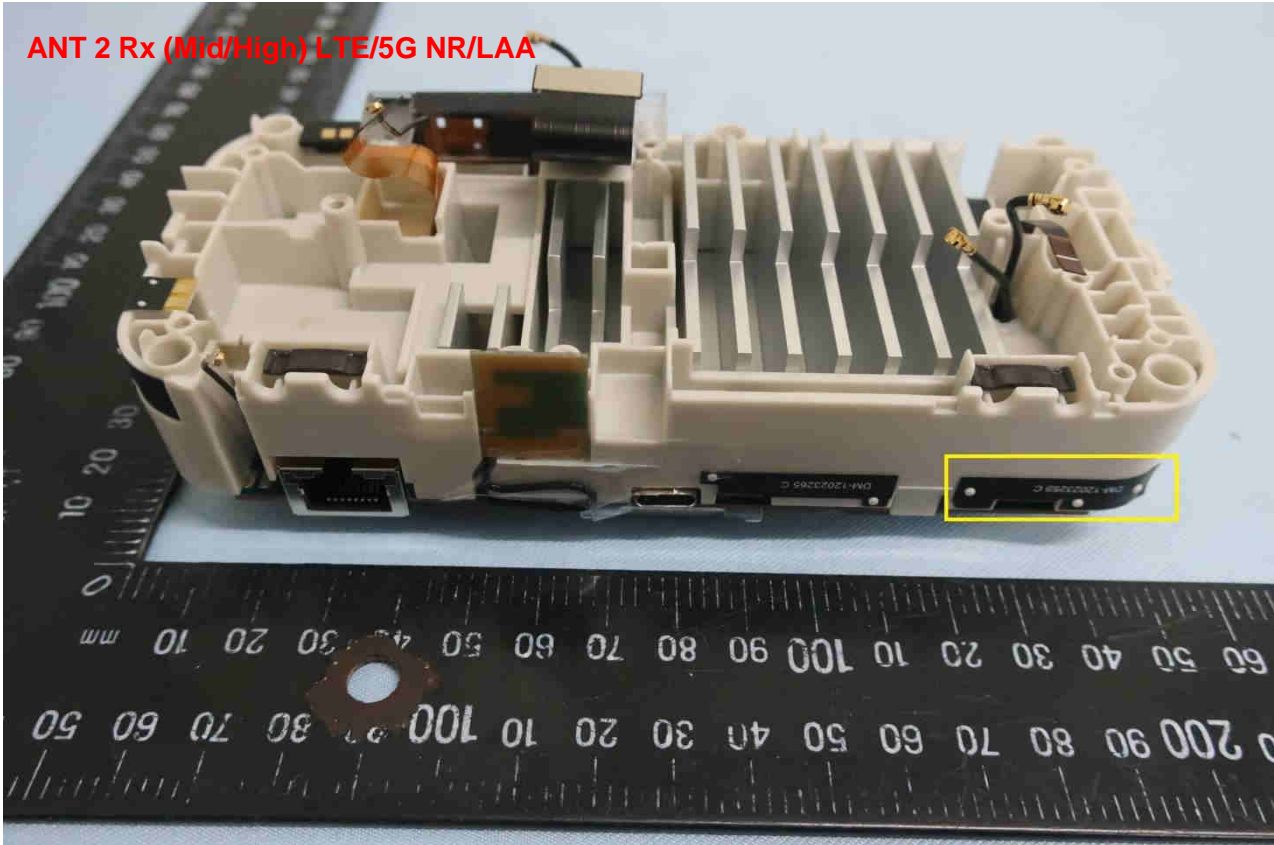

Brand Name: Inseego / Model Name: FX2003

Brand Name: Inseego / Model Name: FX2003

ANT 1 Tx/Rx (Low/Mid/High) LTE/5G NR

Brand Name: Inseego / Model Name: FX2003

Brand Name: Inseego / Model Name: FX2003

Brand Name: Inseego / Model Name: FX20003

ANT 4 Tx (Ultra High) 5G Sub6/LTE/5G NR

Brand Name: Inseego / Model Name: FX20003

Brand Name: Inseego / Model Name: FX2003

ANT 6 Rx (Ultra High) 5G Sub6/LTE/5G NR

Brand Name: Inseego / Model Name: FX2003

Brand Name: Inseego / Model Name: FX2003