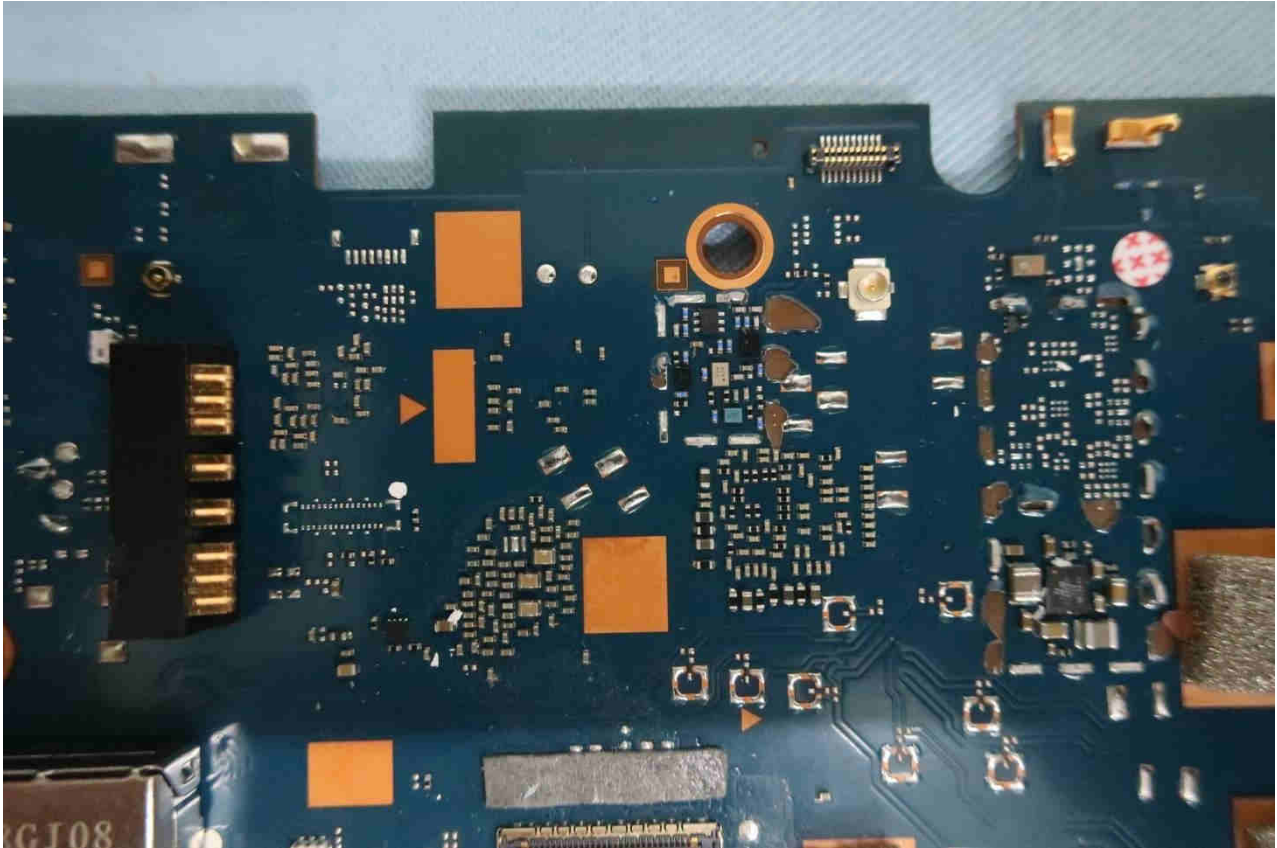

Brand Name: Inseego / Model Name: FX20003

**Brand Name: Inseego / Model Name: FX20003**

Brand Name: Inseego / Model Name: FX20003

Brand Name: Inseego / Model Name: FX2003

Brand Name: Inseego / Model Name: FX20003

Brand Name: Inseego / Model Name: FX2003

Brand Name: Inseego / Model Name: FX20003

Brand Name: Inseego / Model Name: FX2003

Brand Name: Inseego / Model Name: FX20003

Brand Name: Inseego / Model Name: FX2003

Brand Name: Inseego / Model Name: FX2003

Brand Name: Inseego / Model Name: FX2003

ANT 1 Tx/Rx (Low/Mid/High) LTE/5G NR

Brand Name: Inseego / Model Name: FX2003

Brand Name: Inseego / Model Name: FX2003

Brand Name: Inseego / Model Name: FX20003

ANT 4 Tx (Ultra High) 5G Sub6/LTE/5G NR

Brand Name: Inseego / Model Name: FX20003

Brand Name: Inseego / Model Name: FX2003

ANT 6 Rx (Ultra High) 5G Sub6/LTE/5G NR

Brand Name: Inseego / Model Name: FX2003

Brand Name: Inseego / Model Name: FX2003