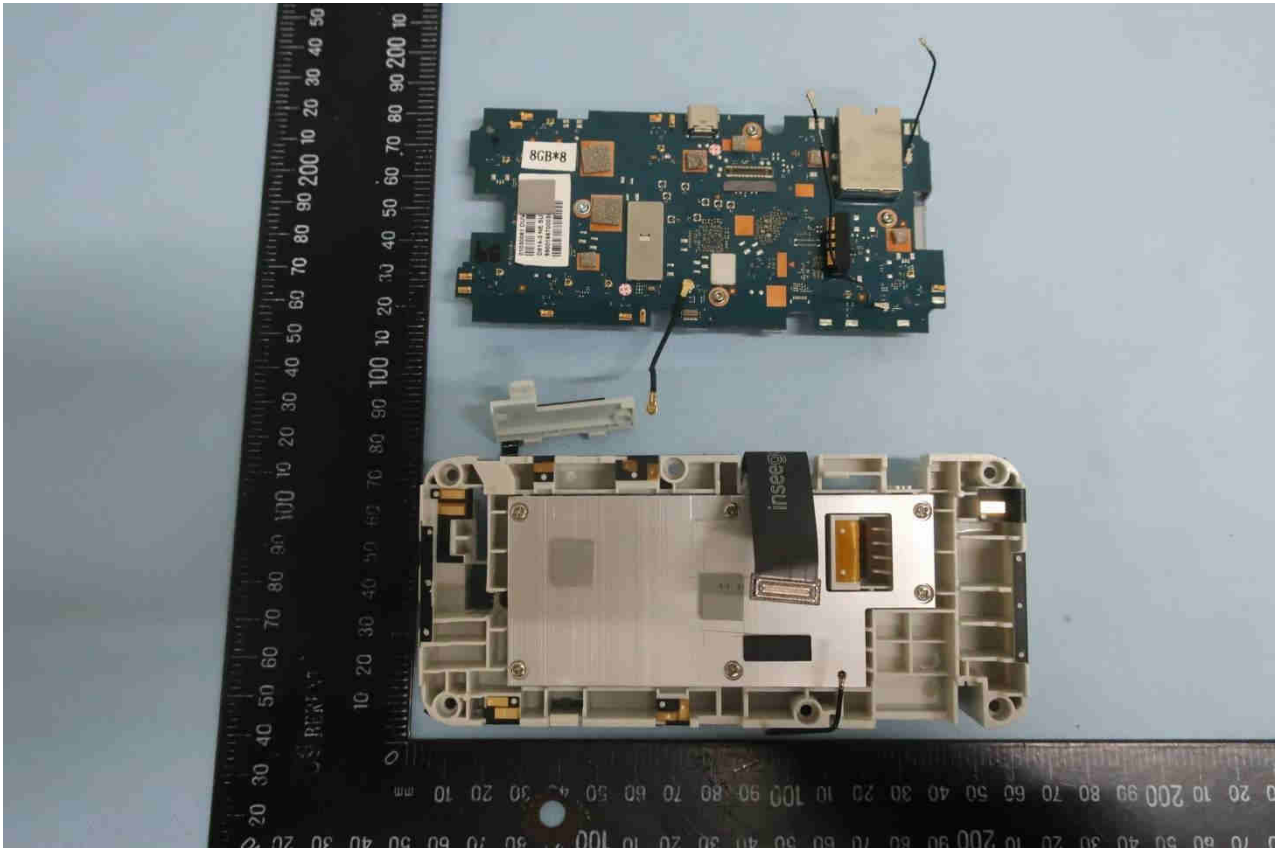

### 3. Internal Photograph of EUT

Brand Name: Inseego / Model Name: FX20003

Brand Name: Inseego / Model Name: FX20003

Brand Name: Inseego / Model Name: FX20003

Brand Name: Inseego / Model Name: FX2003

Brand Name: Inseego / Model Name: FX20003

**Brand Name: Inseego / Model Name: FX20003**

Brand Name: Inseego / Model Name: FX2003

Brand Name: Inseego / Model Name: FX2003

Brand Name: Inseego / Model Name: FX2003

Brand Name: Inseego / Model Name: FX20003

Brand Name: Inseego / Model Name: FX20003

Brand Name: Inseego / Model Name: FX20003

Brand Name: Inseego / Model Name: FX2003

Brand Name: Inseego / Model Name: FX20003

Brand Name: Inseego / Model Name: FX20003