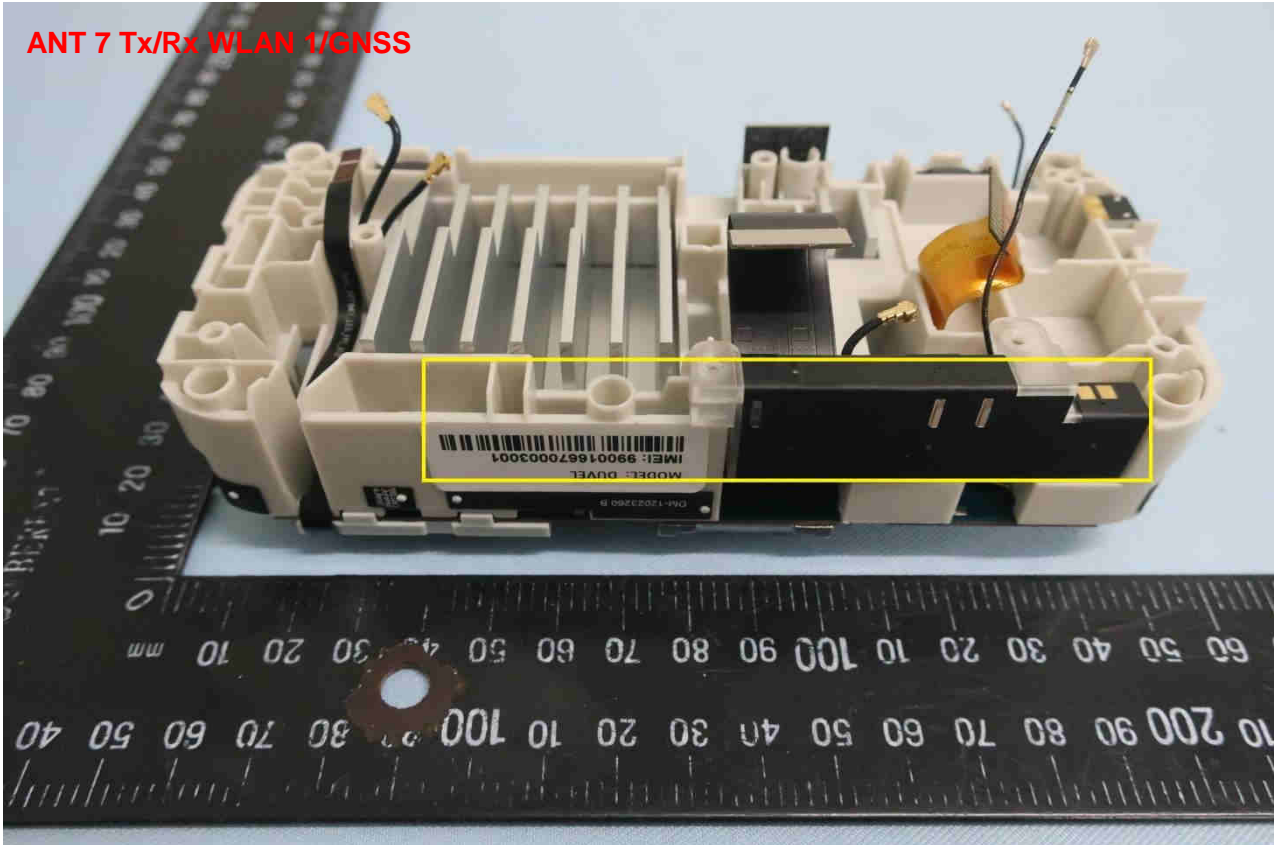

ANT 4 Tx (Ultra High) 5G Sub6/LTE/5G NR

Brand Name: Inseego / Model Name: FX20003

Brand Name: Inseego / Model Name: FX2003

ANT 6 Rx (Ultra High) 5G Sub6/LTE/5G NR

Brand Name: Inseego / Model Name: FX2003

Brand Name: Inseego / Model Name: FX2003