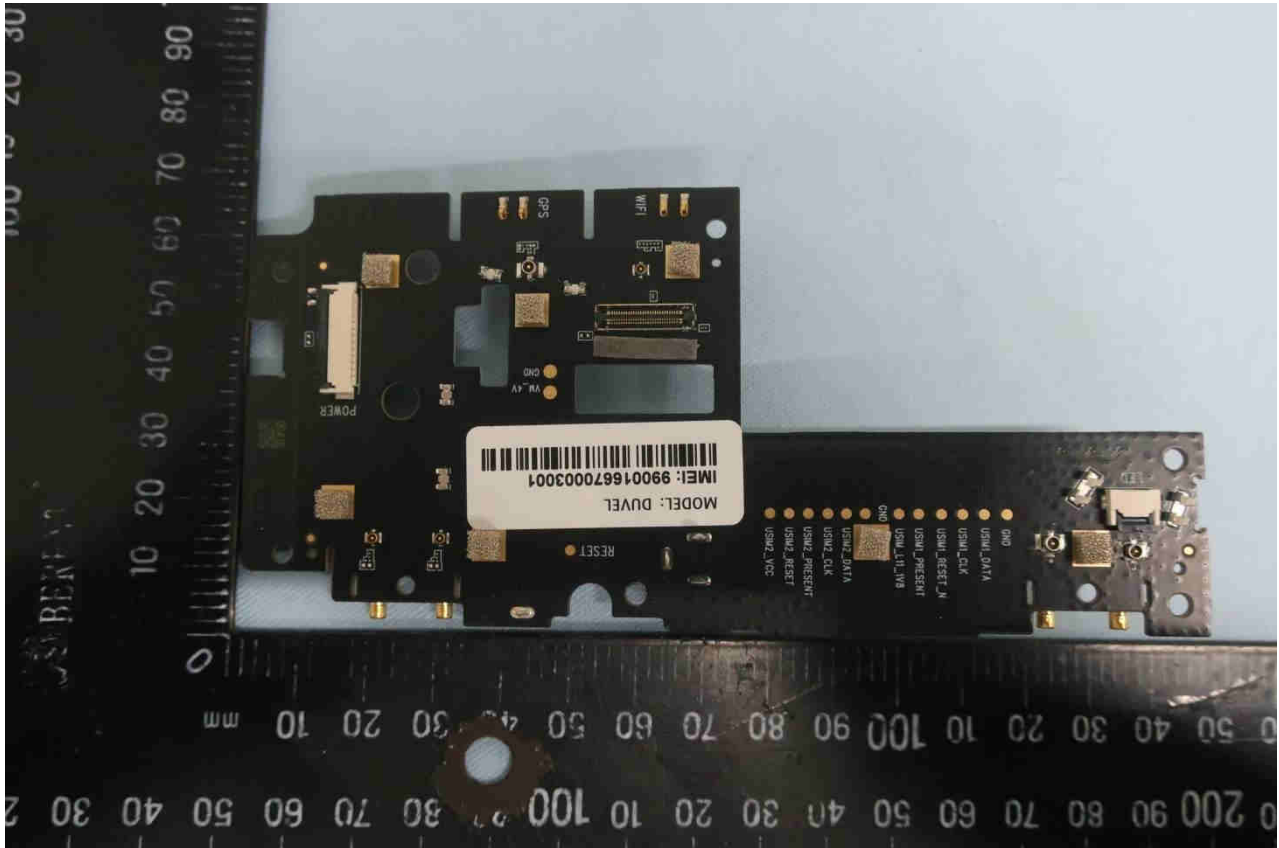

### 3. Internal Photograph of EUT

Brand Name: Inseego / Model Name: FX20003

Brand Name: Inseego / Model Name: FX20003

Brand Name: Inseego / Model Name: FX20003

Brand Name: Inseego / Model Name: FX2003

Brand Name: Inseego / Model Name: FX20003

**Brand Name: Inseego / Model Name: FX20003**

Brand Name: Inseego / Model Name: FX2003

Brand Name: Inseego / Model Name: FX2003

Brand Name: Inseego / Model Name: FX2003

Brand Name: Inseego / Model Name: FX20003

Brand Name: Inseego / Model Name: FX20003

Brand Name: Inseego / Model Name: FX20003

Brand Name: Inseego / Model Name: FX2003

Brand Name: Inseego / Model Name: FX20003

Brand Name: Inseego / Model Name: FX20003