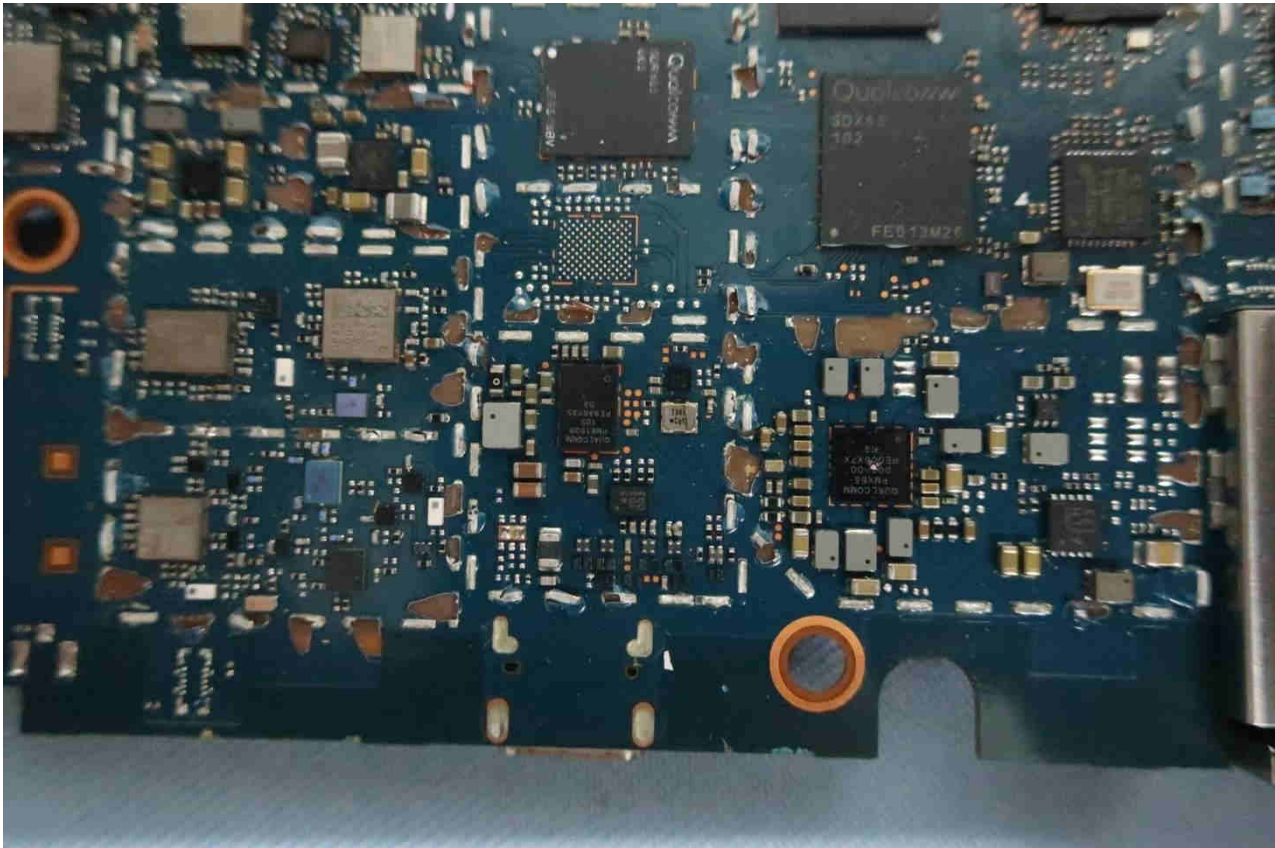

Brand Name: Inseego / Model Name: FX20003

Brand Name: Inseego / Model Name: FX20003

Brand Name: Inseego / Model Name: FX20003

Brand Name: Inseego / Model Name: FX20003

Brand Name: Inseego / Model Name: FX20003

Brand Name: Inseego / Model Name: FX20003

**Brand Name: Inseego / Model Name: FX20003**

Brand Name: Inseego / Model Name: FX20003

Brand Name: Inseego / Model Name: FX2003

Brand Name: Inseego / Model Name: FX20003

Brand Name: Inseego / Model Name: FX2003

Brand Name: Inseego / Model Name: FX20003

Brand Name: Inseego / Model Name: FX2003

Brand Name: Inseego / Model Name: FX20003

Brand Name: Inseego / Model Name: FX2003

Brand Name: Inseego / Model Name: FX2003

Brand Name: Inseego / Model Name: FX2003

ANT 1 Tx/Rx (Low/Mid/High) LTE/5G NR

Brand Name: Inseego / Model Name: FX2003

Brand Name: Inseego / Model Name: FX2003

Brand Name: Inseego / Model Name: FX20003