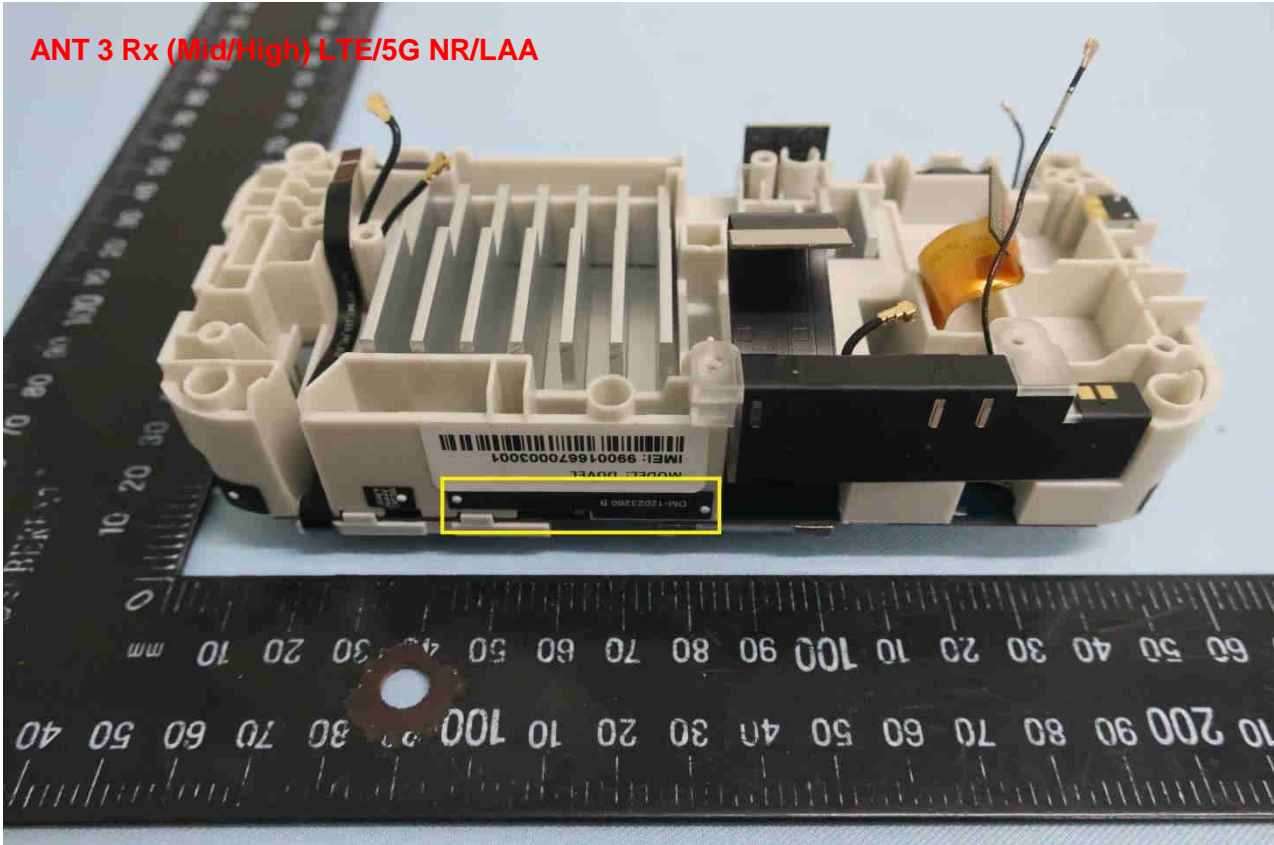

Brand Name: Inseego / Model Name: FX2003

Brand Name: Inseego / Model Name: FX2003

ANT 1 Tx/Rx (Low/Mid/High) LTE/5G NR

Brand Name: Inseego / Model Name: FX2003

Brand Name: Inseego / Model Name: FX2003

Brand Name: Inseego / Model Name: FX20003

ANT 4 Tx (Ultra High) 5G Sub6/LTE/5G NR

Brand Name: Inseego / Model Name: FX20003

Brand Name: Inseego / Model Name: FX2003

ANT 6 Rx (Ultra High) 5G Sub6/LTE/5G NR

Brand Name: Inseego / Model Name: FX2003

Brand Name: Inseego / Model Name: FX2003