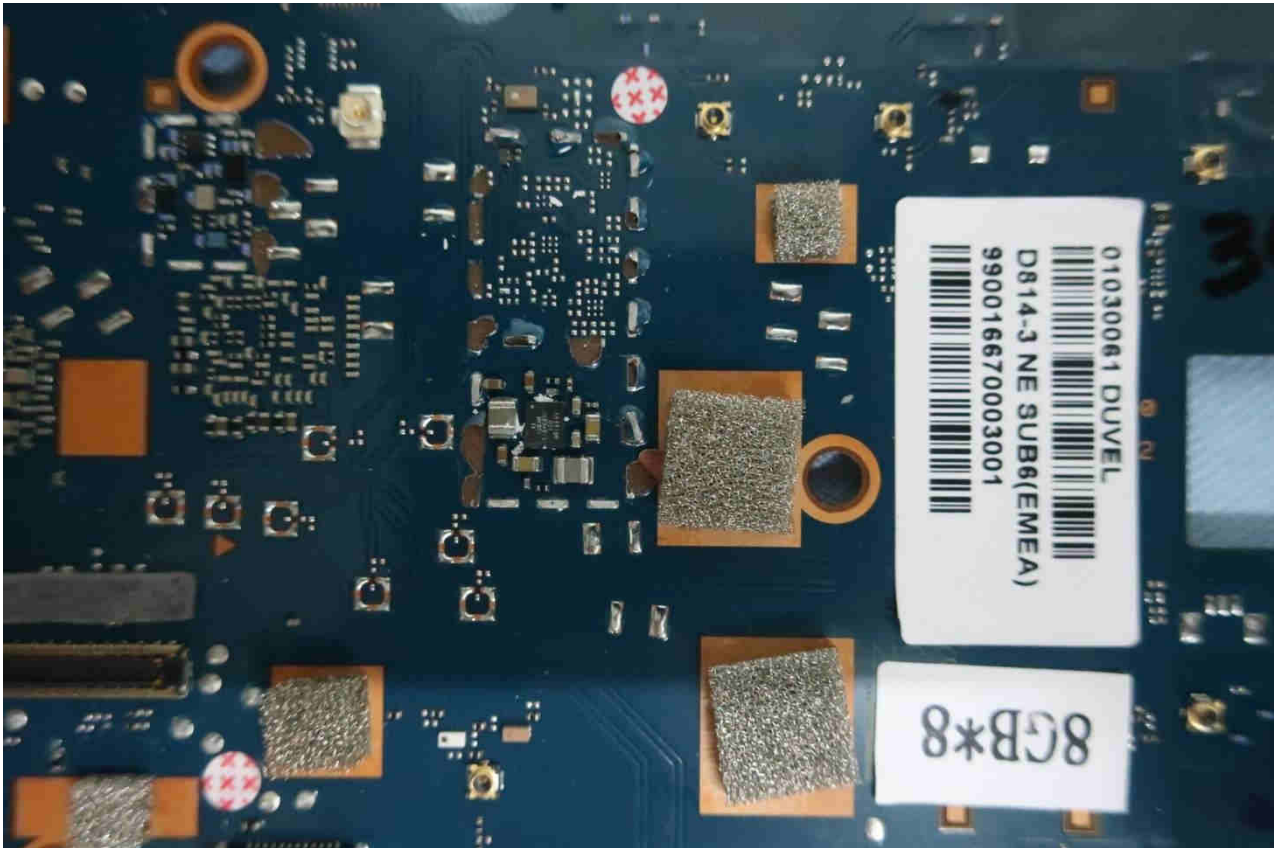

Brand Name: Inseego / Model Name: FX20003

**Brand Name: Inseego / Model Name: FX20003**

Brand Name: Inseego / Model Name: FX20003

Brand Name: Inseego / Model Name: FX2003

Brand Name: Inseego / Model Name: FX20003

Brand Name: Inseego / Model Name: FX2003

Brand Name: Inseego / Model Name: FX20003

Brand Name: Inseego / Model Name: FX2003

Brand Name: Inseego / Model Name: FX20003

Brand Name: Inseego / Model Name: FX2003

Brand Name: Inseego / Model Name: FX2003

Brand Name: Inseego / Model Name: FX2003

ANT 1 Tx/Rx (Low/Mid/High) LTE/5G NR

Brand Name: Inseego / Model Name: FX2003

Brand Name: Inseego / Model Name: FX2003

Brand Name: Inseego / Model Name: FX20003

ANT 4 Tx (Ultra High) 5G Sub6/LTE/5G NR

Brand Name: Inseego / Model Name: FX20003

Brand Name: Inseego / Model Name: FX2003

ANT 6 Rx (Ultra High) 5G Sub6/LTE/5G NR

Brand Name: Inseego / Model Name: FX2003

Brand Name: Inseego / Model Name: FX2003