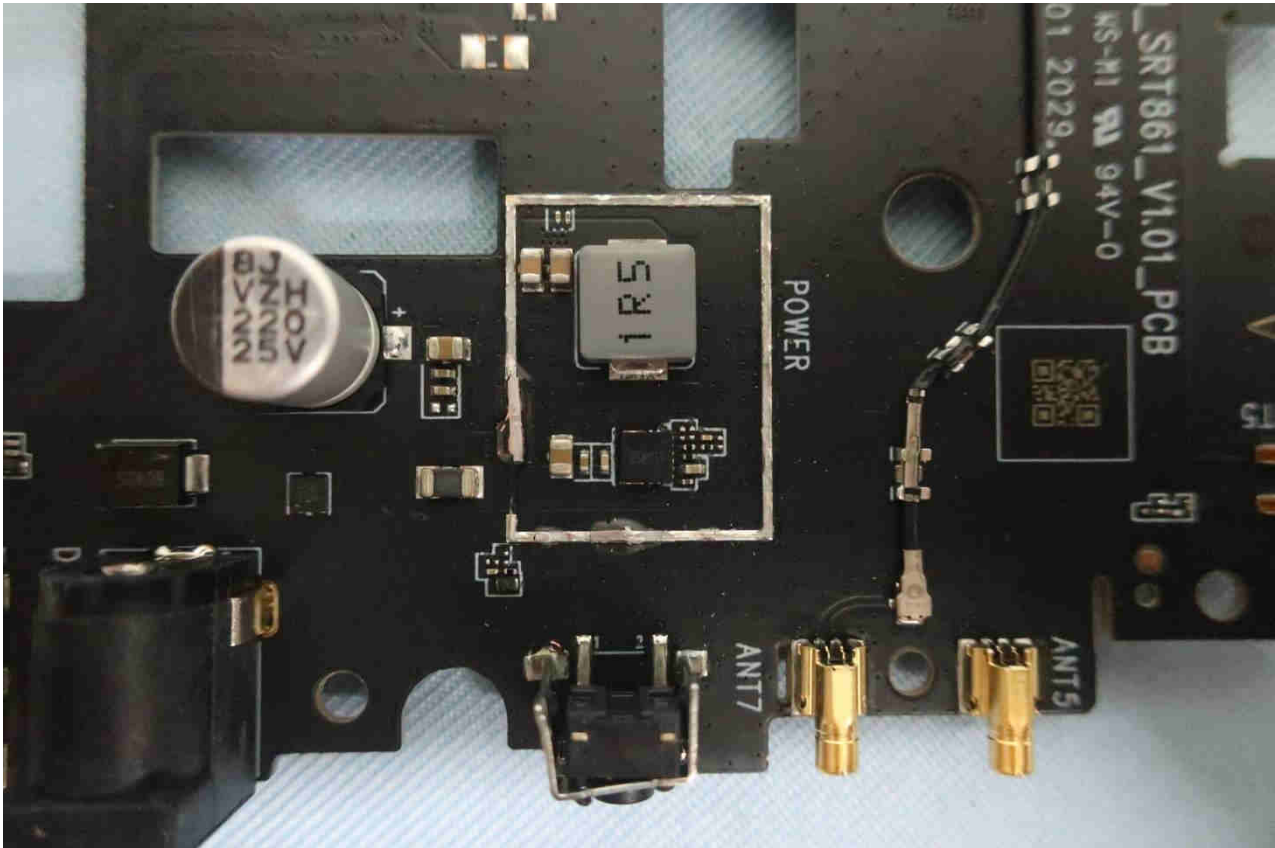

### 3. Internal Photograph of EUT

Brand Name: Inseego / Model Name: FX20003

Brand Name: Inseego / Model Name: FX20003

Brand Name: Inseego / Model Name: FX20003

Brand Name: Inseego / Model Name: FX2003

Brand Name: Inseego / Model Name: FX20003

**Brand Name: Inseego / Model Name: FX20003**

Brand Name: Inseego / Model Name: FX2003

Brand Name: Inseego / Model Name: FX2003

Brand Name: Inseego / Model Name: FX2003

Brand Name: Inseego / Model Name: FX20003

Brand Name: Inseego / Model Name: FX20003

Brand Name: Inseego / Model Name: FX20003

Brand Name: Inseego / Model Name: FX2003

Brand Name: Inseego / Model Name: FX20003

Brand Name: Inseego / Model Name: FX20003