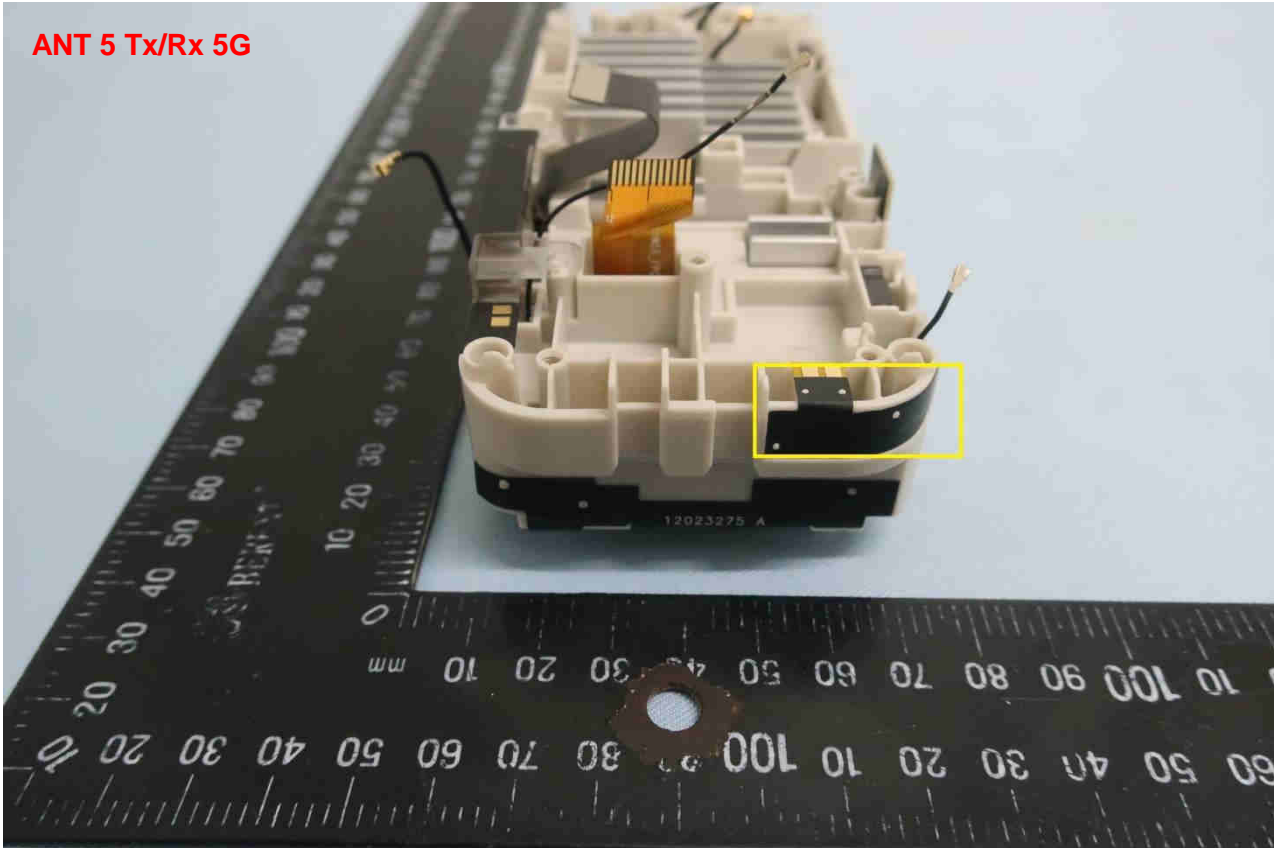

Brand Name: Inseego / Model Name: FX2003

Brand Name: Inseego / Model Name: FX2003

ANT 1 Tx/Rx (Low/Mid/High) LTE/5G NR

Brand Name: Inseego / Model Name: FX2003

Brand Name: Inseego / Model Name: FX2003

Brand Name: Inseego / Model Name: FX20003

ANT 4 Tx (Ultra High) 5G Sub6/LTE/5G NR

Brand Name: Inseego / Model Name: FX20003

Brand Name: Inseego / Model Name: FX2003

ANT 6 Rx (Ultra High) 5G Sub6/LTE/5G NR

Brand Name: Inseego / Model Name: FX2003

Brand Name: Inseego / Model Name: FX2003