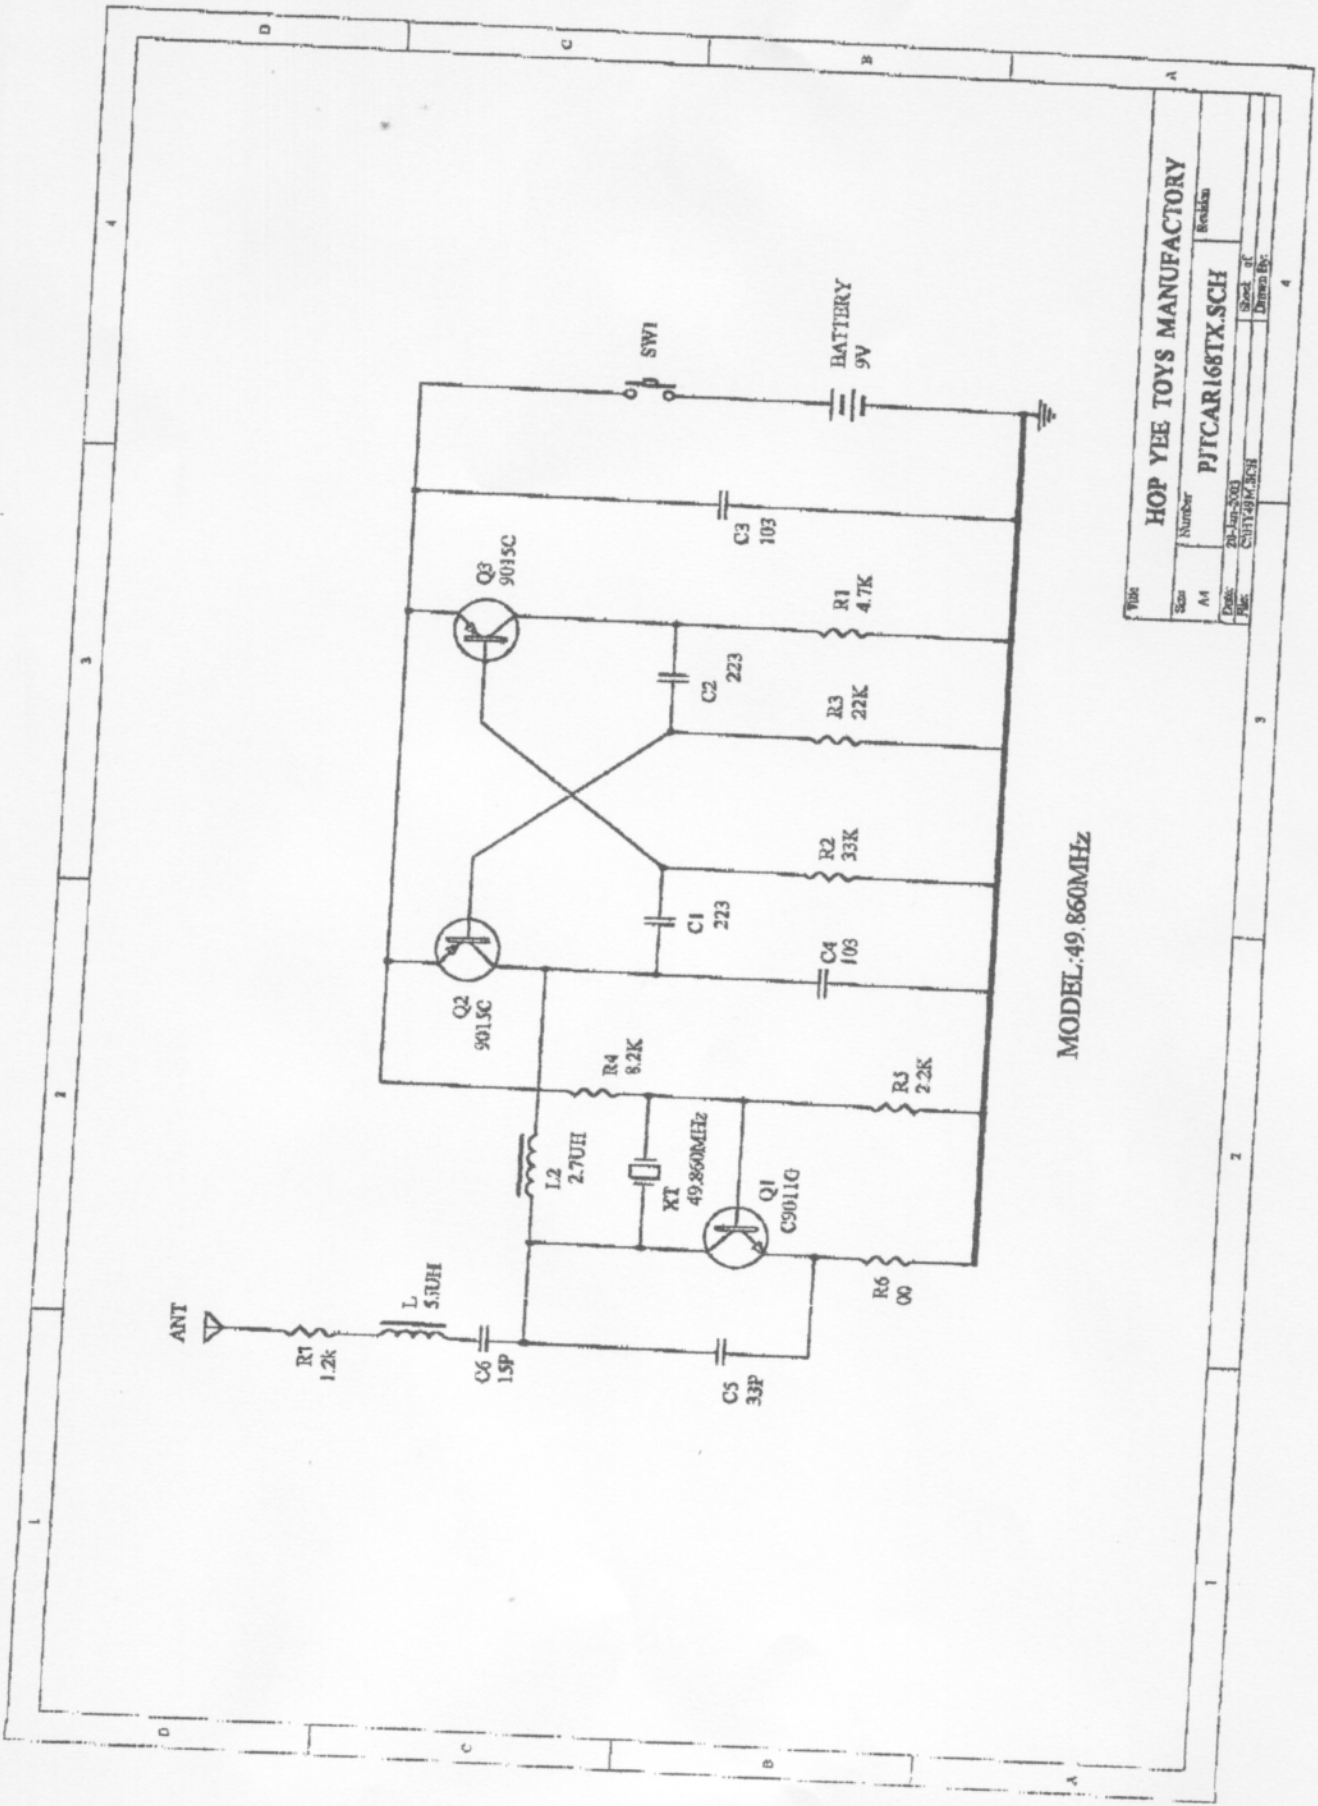

Mr. 金金金

MODEL:49.860MHz

Title			
HOP YEE TOYS MANUFACTORY			
Size	Number	Revision	
A4	PJTCA168TX.SCH	Rev.00	
Date:	20 Aug 2000	Sheet of	4
File:	C:\P1\49.860MHz	Drawn By:	